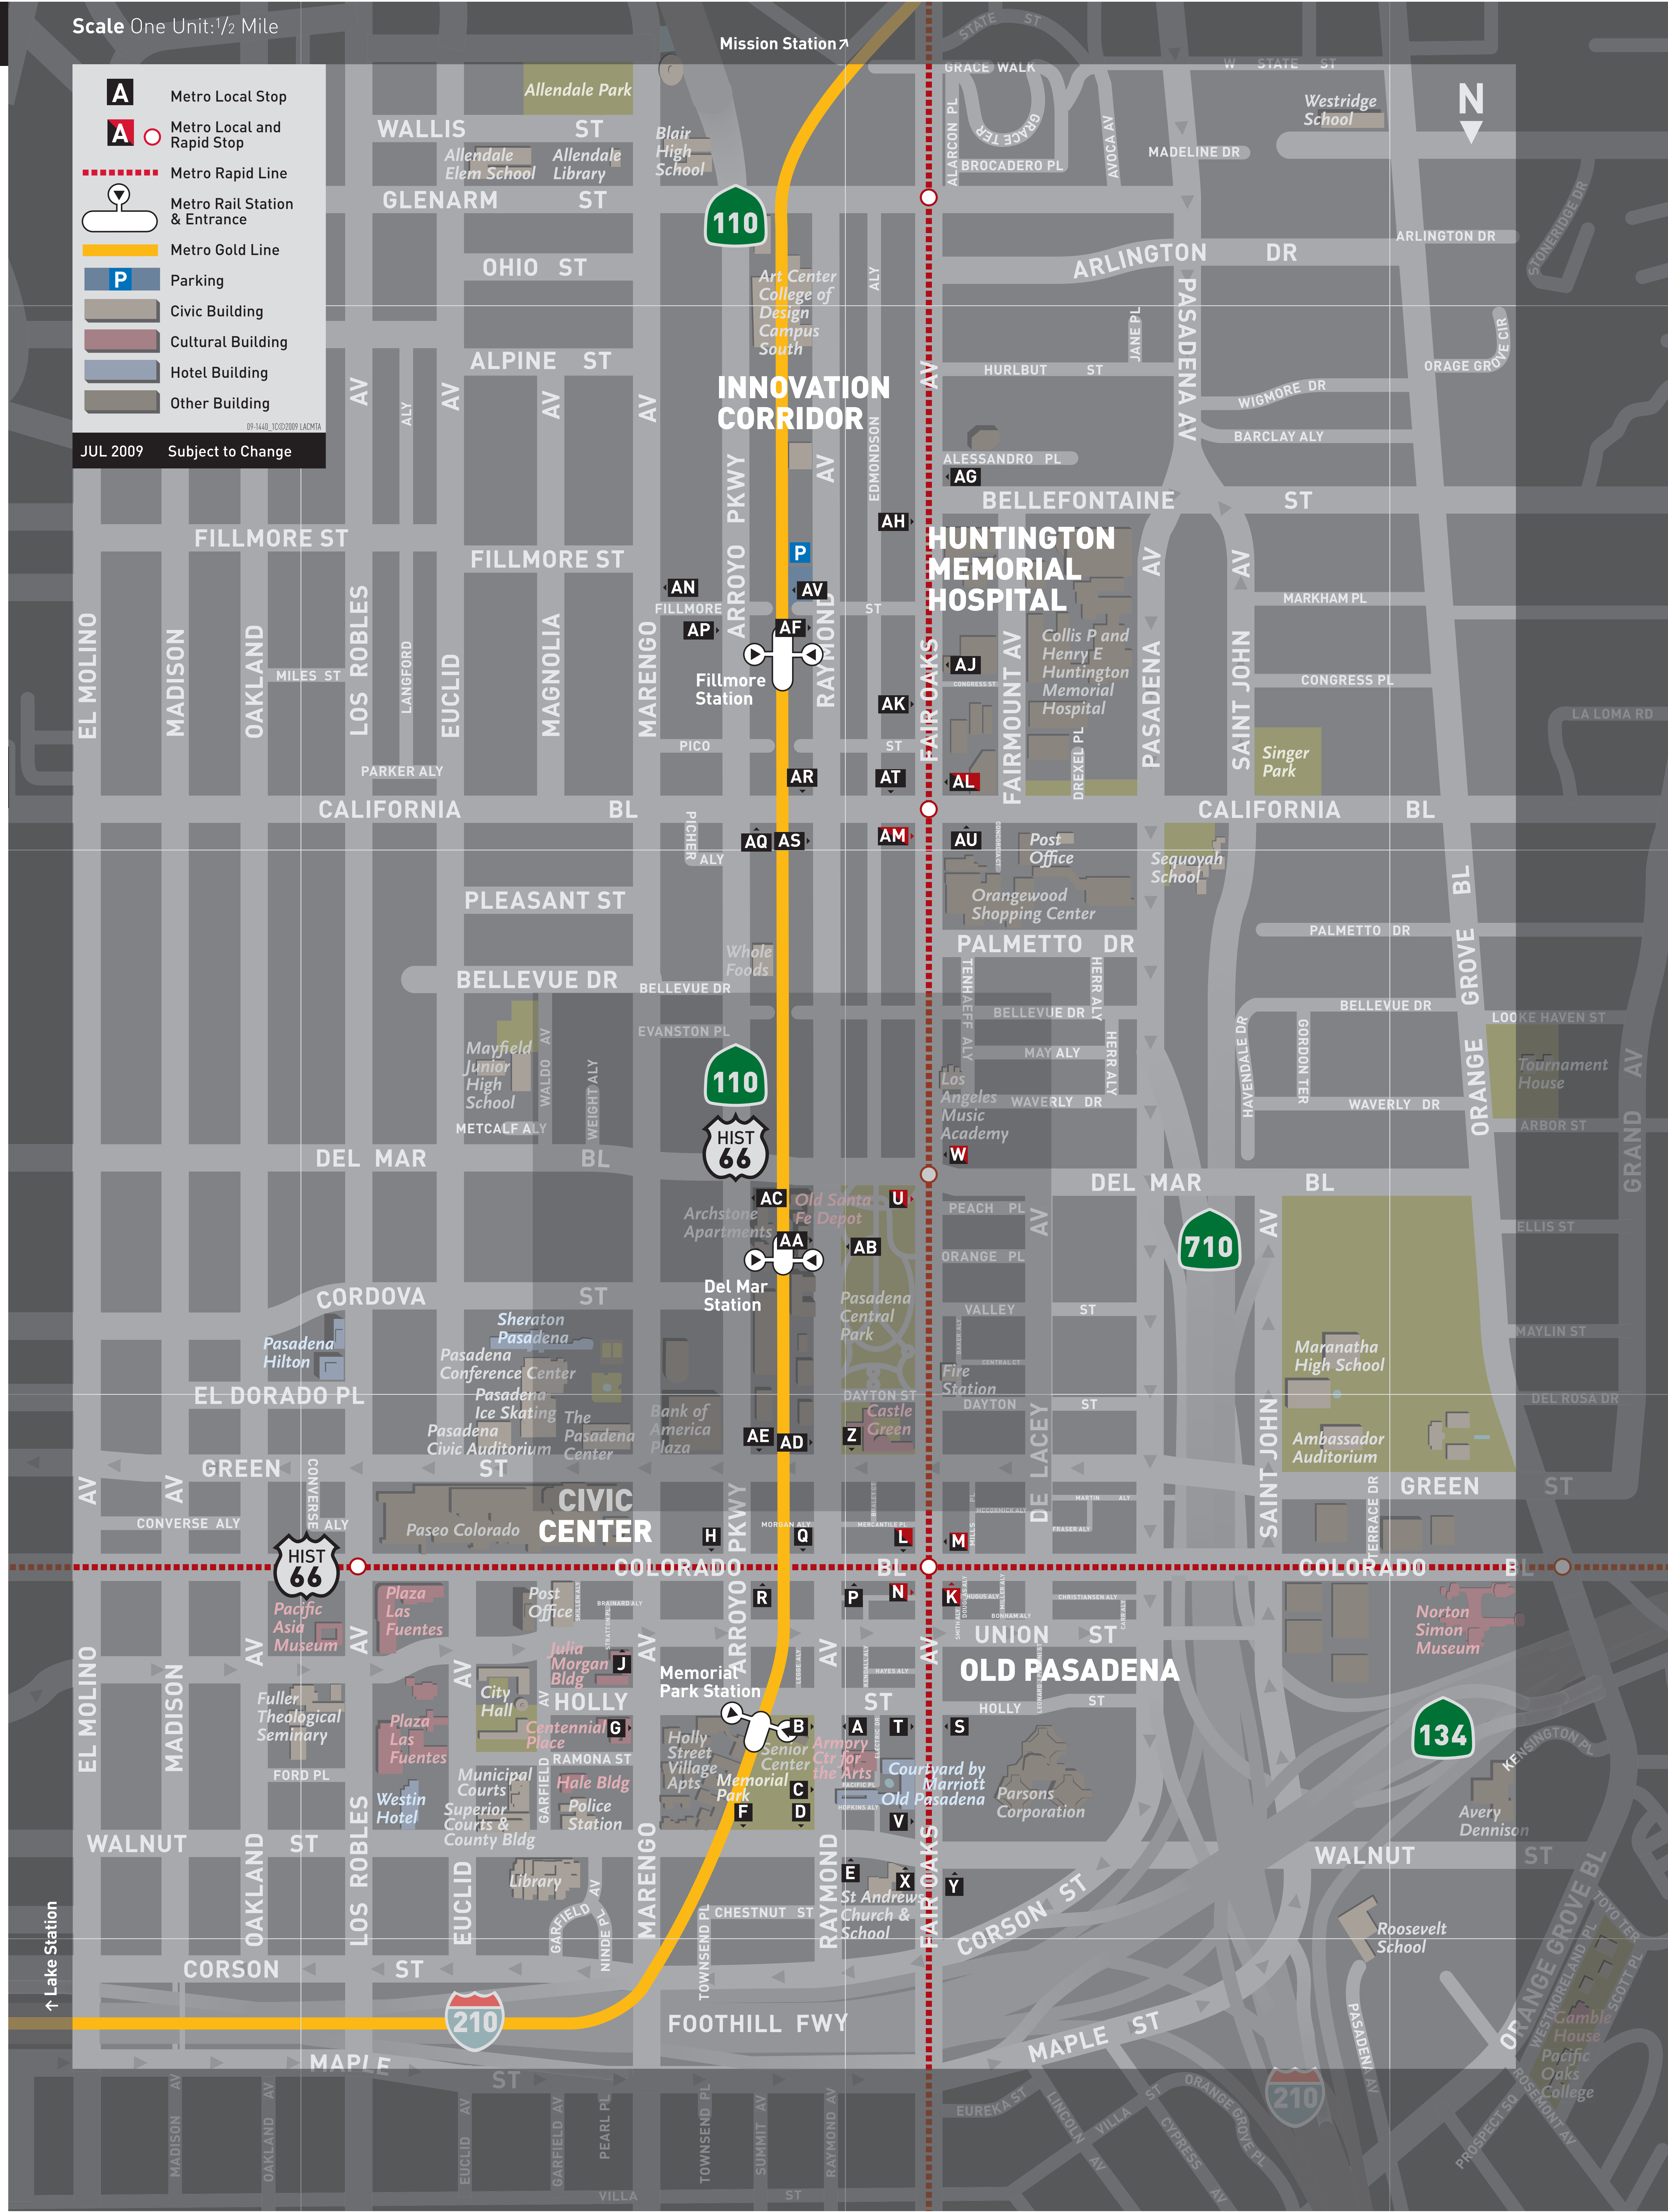

Scale One Unit: 1/2 Mile

A Metro Local Stop
A Metro Local and Rapid Stop
Metro Rapid Line
Metro Rail Station & Entrance
Metro Gold Line
Parking
Civic Building
Cultural Building
Hotel Building
Other Building

JUL 2009 Subject to Change

Metro

Connecting Services

- Metro Rail Lines: Red, Purple, Blue, and Gold
- Metro Lines: Orange
- El Monte Transitway
- Metrolink
- Amtrak
- Greyhound

Municipal Bus Services

- ARTS Pasadena Area Rapid Transit
- CE Commuter Express (LADOT)
- FT Foothill Transit