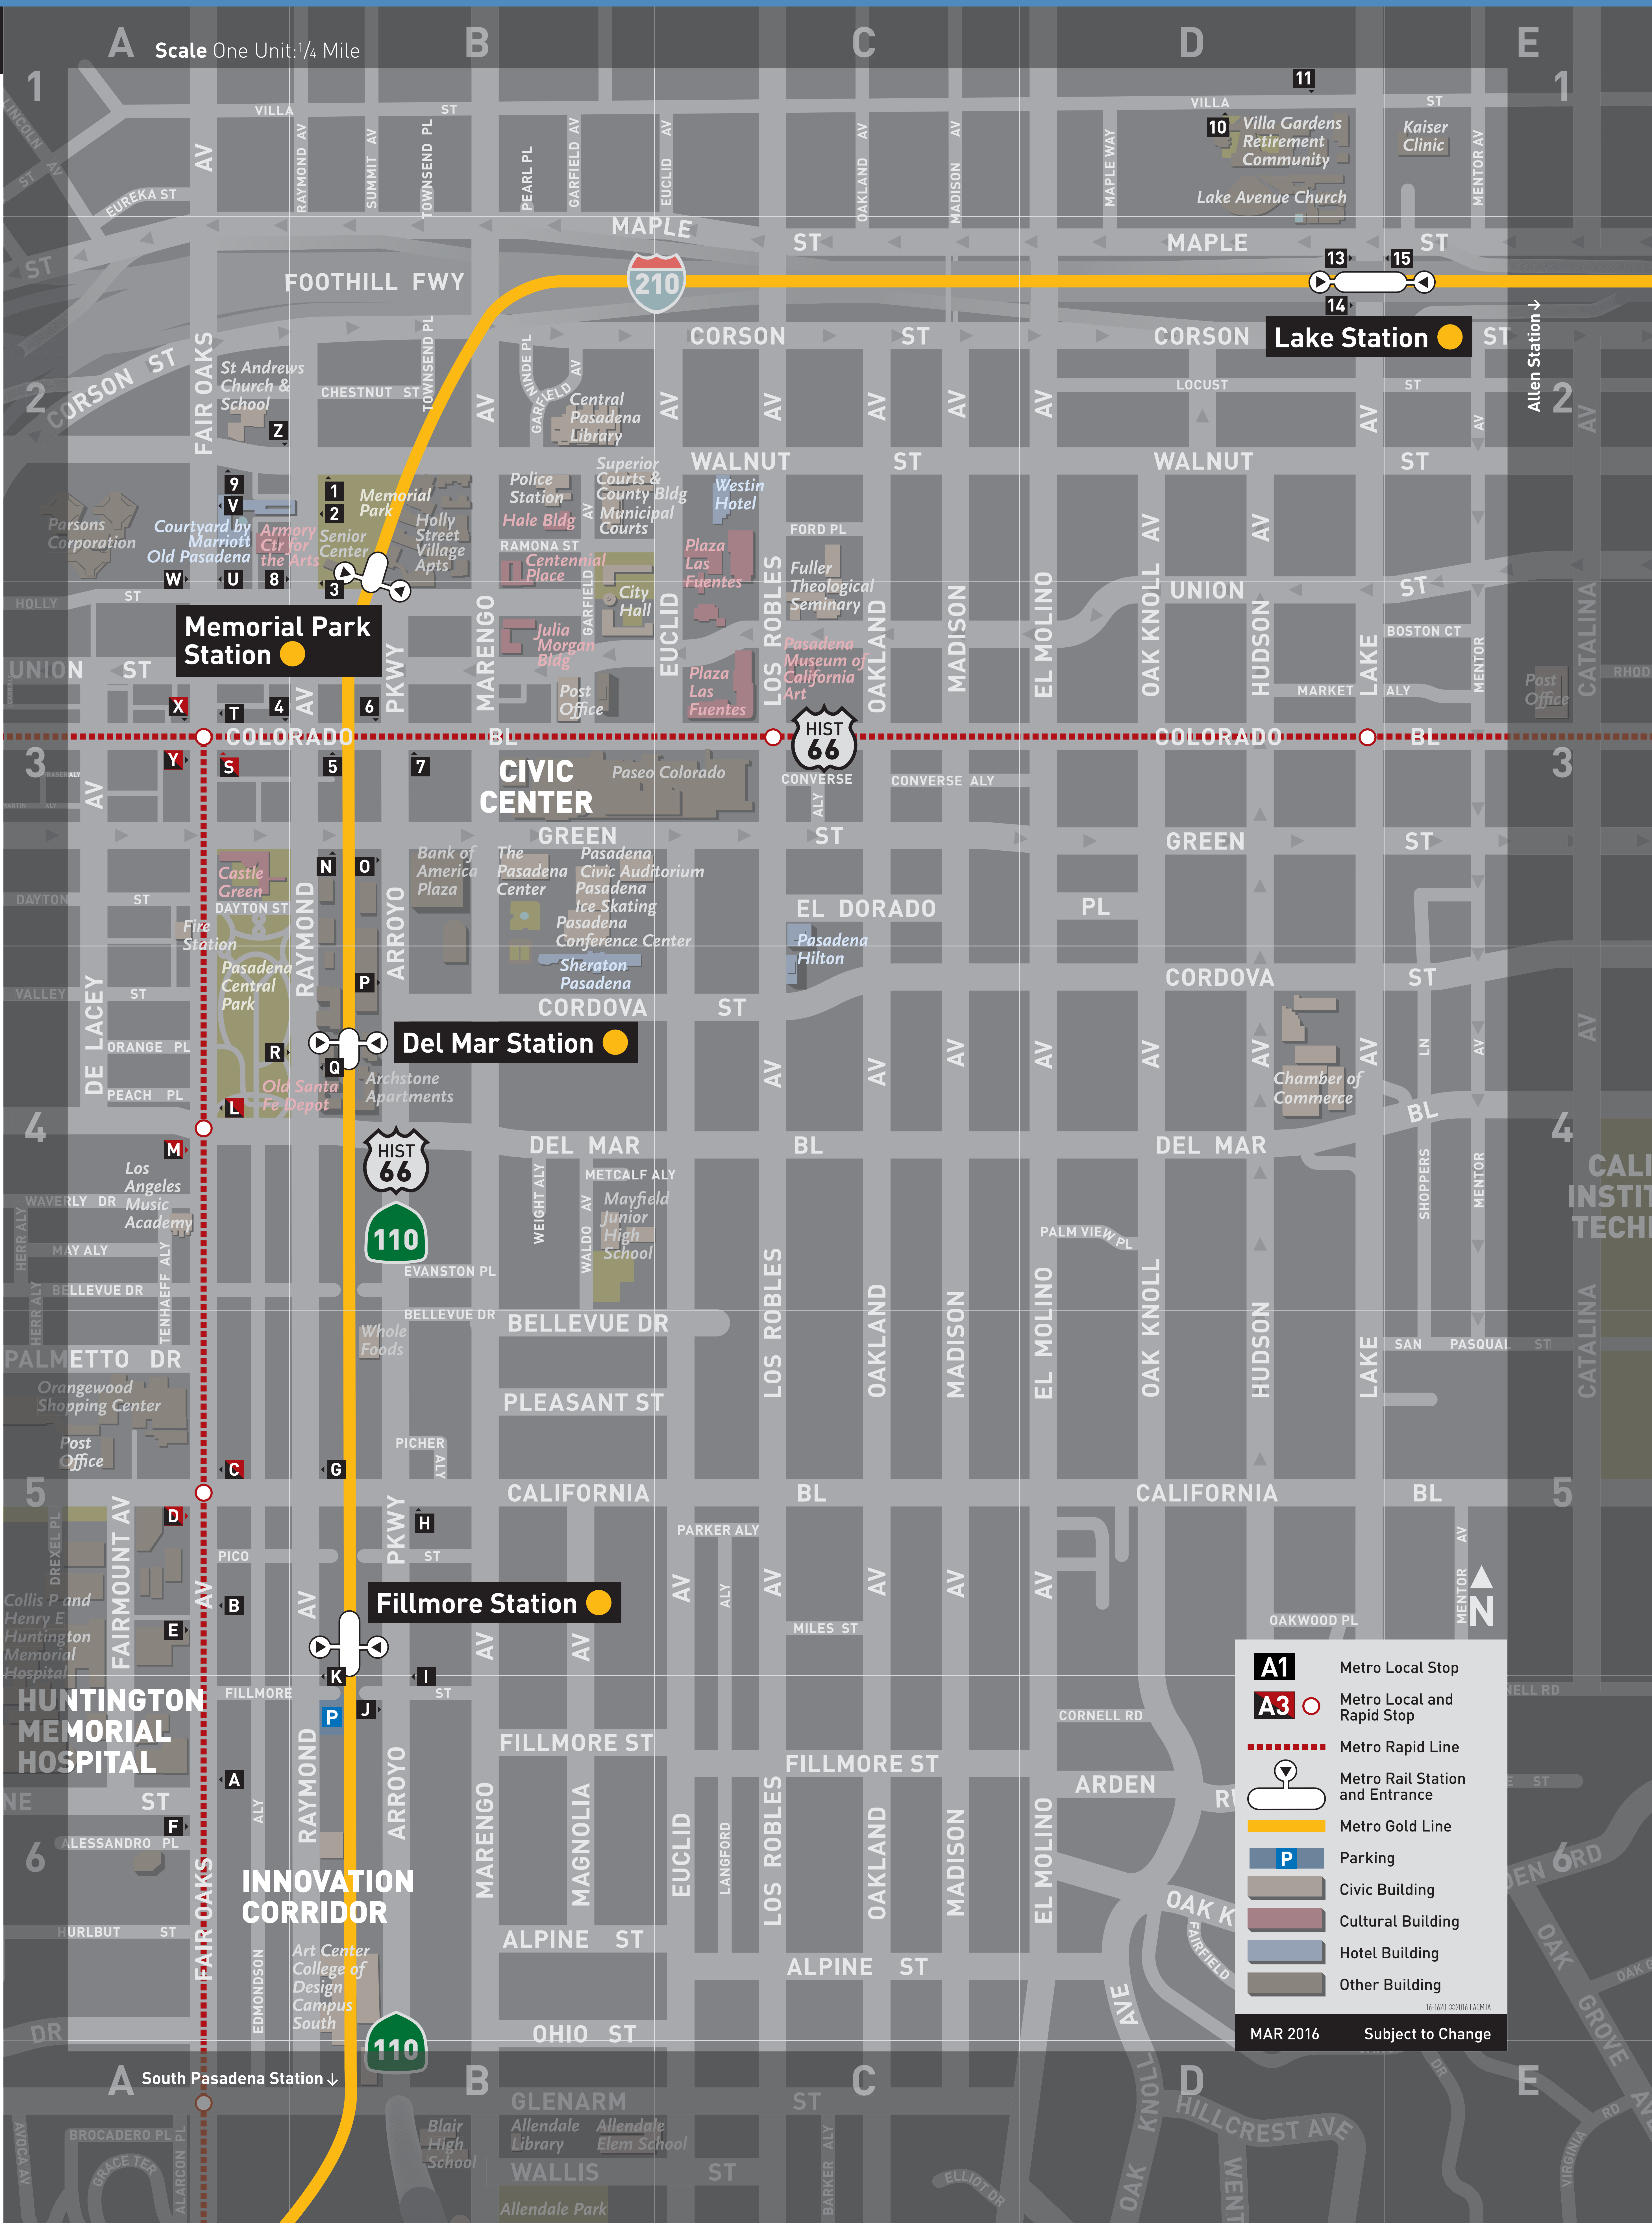

Connecting Services
● ● ● ● Metro Rail: Red, Purple, Blue, Gold
P Metro Busway: Silver
ML Metrolink

323-466-3876
Español 한국어 Tiếng Việt 中文 日本語 русский 其他语言

Metro

A1 Metro Local Stop
A3 Metro Local and Rapid Stop
--- Metro Rapid Line
Metro Rail Station and Entrance
Metro Gold Line
P Parking
Civic Building
Cultural Building
Hotel Building
Other Building

MAR 2016 Subject to Change