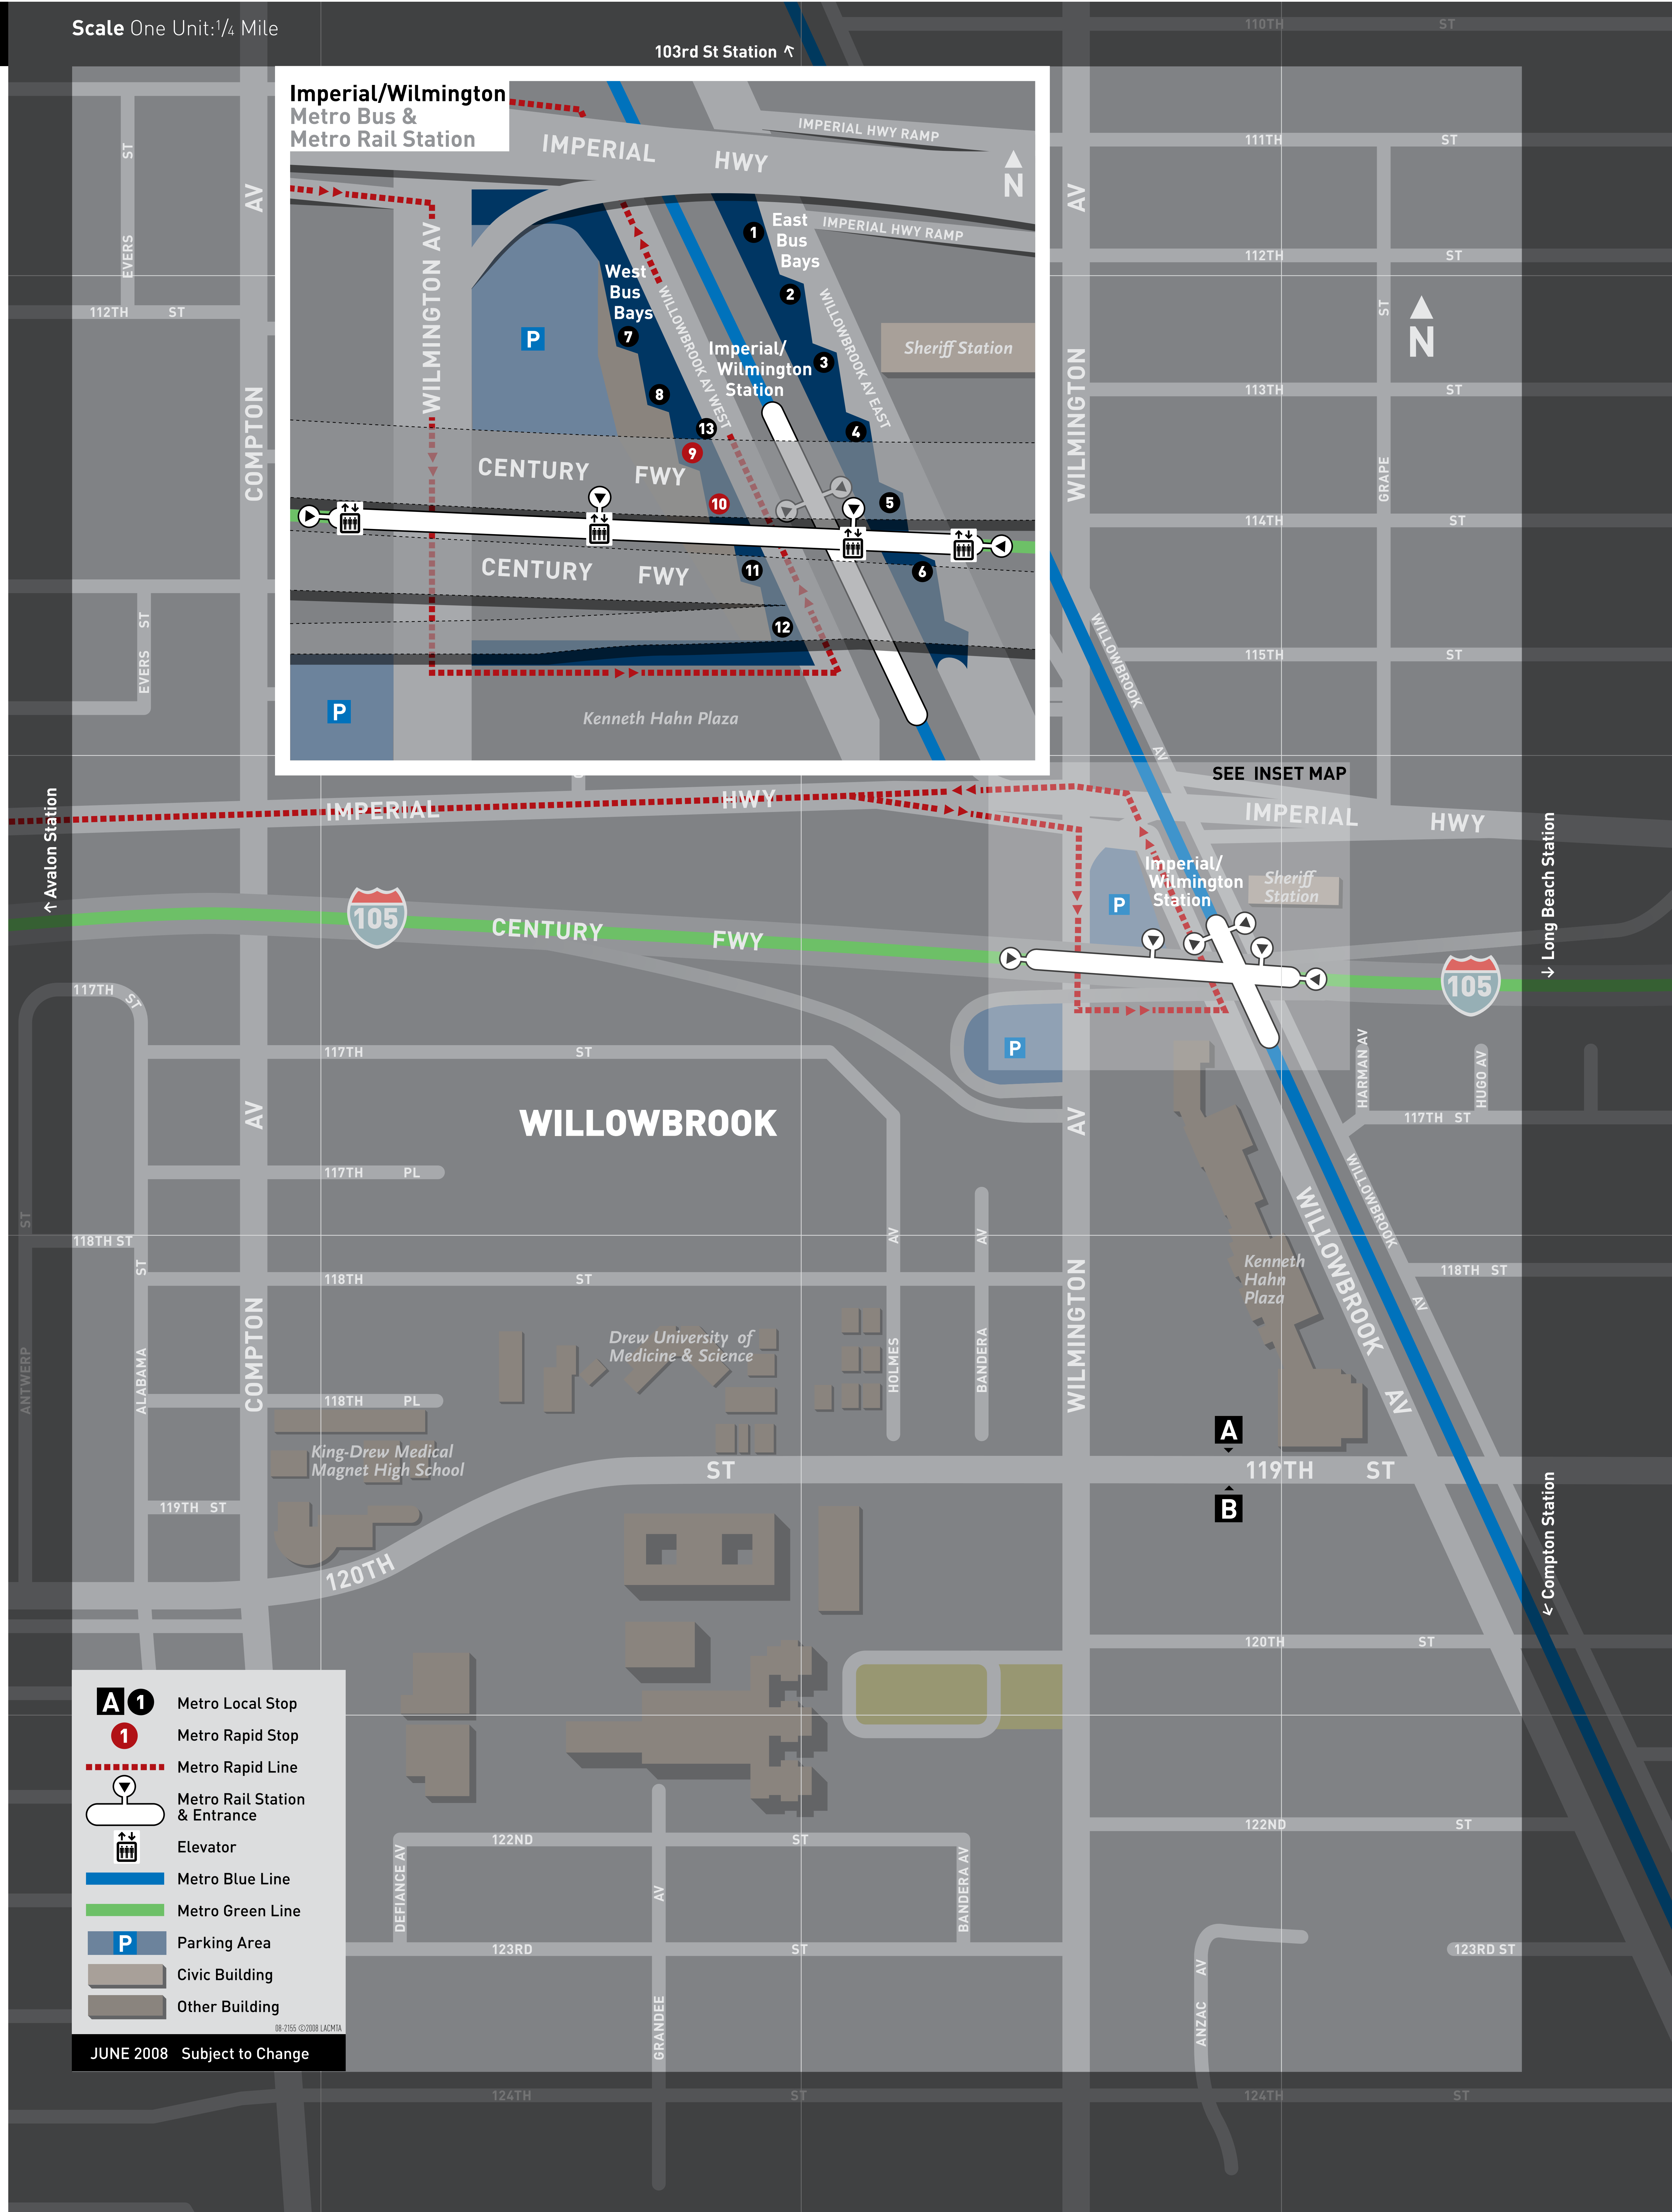

Imperial/Wilmington Connections

Destinations	Lines	Stops
Alameda St	202	11 12
Athens	120	1
Beverly Hills	305	3
Central Av	753	9 10
Compton Av	55, 355	7 8
Crenshaw	305	3
Downtown Long Beach (Transit Mall Metro Rail Station)	Metro Blue Line	3
Cudahy	612	4 5
Downtown Los Angeles (7th St/Metro Center Metro Rail Station)	55, 355, 753, Metro Blue Line	7 8 9 10
Drew University of Medicine & Science	55, 124, 205	7 8 11 12
El Segundo Bl	124	11 12
Exposition Park/Museums	305	3
Imperial Hwy - Eastbound	121, LT D	2 4
Imperial Hwy - Westbound	120	1
Harbor - UCLA Medical Center	205	11 12
Huntington Park	612	4 5
Kenneth Hahn Plaza	South of station, 55, 124, 205	7 8 11 12
King - Drew Medical Magnet High School	55, 124, 205	7 8 11 12
LA County Rancho Los Amigos Rehab Center	121	2
LA Harbor College	205	11 12
LAX (Aviation/LAX Metro Rail Station) free shuttle to terminals	120	1
Lynwood	121, 612, LT D	2 4 5 6
Norwalk Metro Rail Station	121	2
Otis St	612	4 5
Pico/Rimpau Transit Center	305	3
Redondo Beach Metro Rail Station	Metro Green Line	3
San Pedro	205	11 12
South Gate	612	4 5
St Francis Medical Center	121, 612, LT D	2 4 5 6
USC	305	3
Walnut Park	55, 612	4 5 7 8
Watts/103rd St Metro Rail Station	Metro Blue Line	4 5 7 8
West Hollywood	305	3
Westwood/UCLA	305	3
Willowbrook Av	202	11 12
Wilmington Av	205	11 12
Wilmington	205	11 12
Municipal Bus Services		
LADOT Buses (DASH)		
DASH Watts		A B
Hahn's Trolley (LH)		
LH1, LH2, LH3		13
Lynnwood Trolley (LT)		
LT D		6
Late Night & Owl Service		
Downtown Los Angeles via Compton Av	55	7 8
Compton/Martin Luther King Jr Transit Center via Willowbrook Av	202	11 12

Scale One Unit: 1/4 Mile

A 1 Metro Local Stop
1 Metro Rapid Stop
 Metro Rapid Line
 Metro Rail Station & Entrance
 Elevator
 Metro Blue Line
 Metro Green Line
 Parking Area
 Civic Building
 Other Building

Connecting Services
 Metro Rail Lines: Red, Purple, Blue and Green
Municipal Bus Services
 DASH LADOT DASH
 LH Hahn's Trolley
 LT Lynnwood Trolley

JUNE 2008 Subject to Change