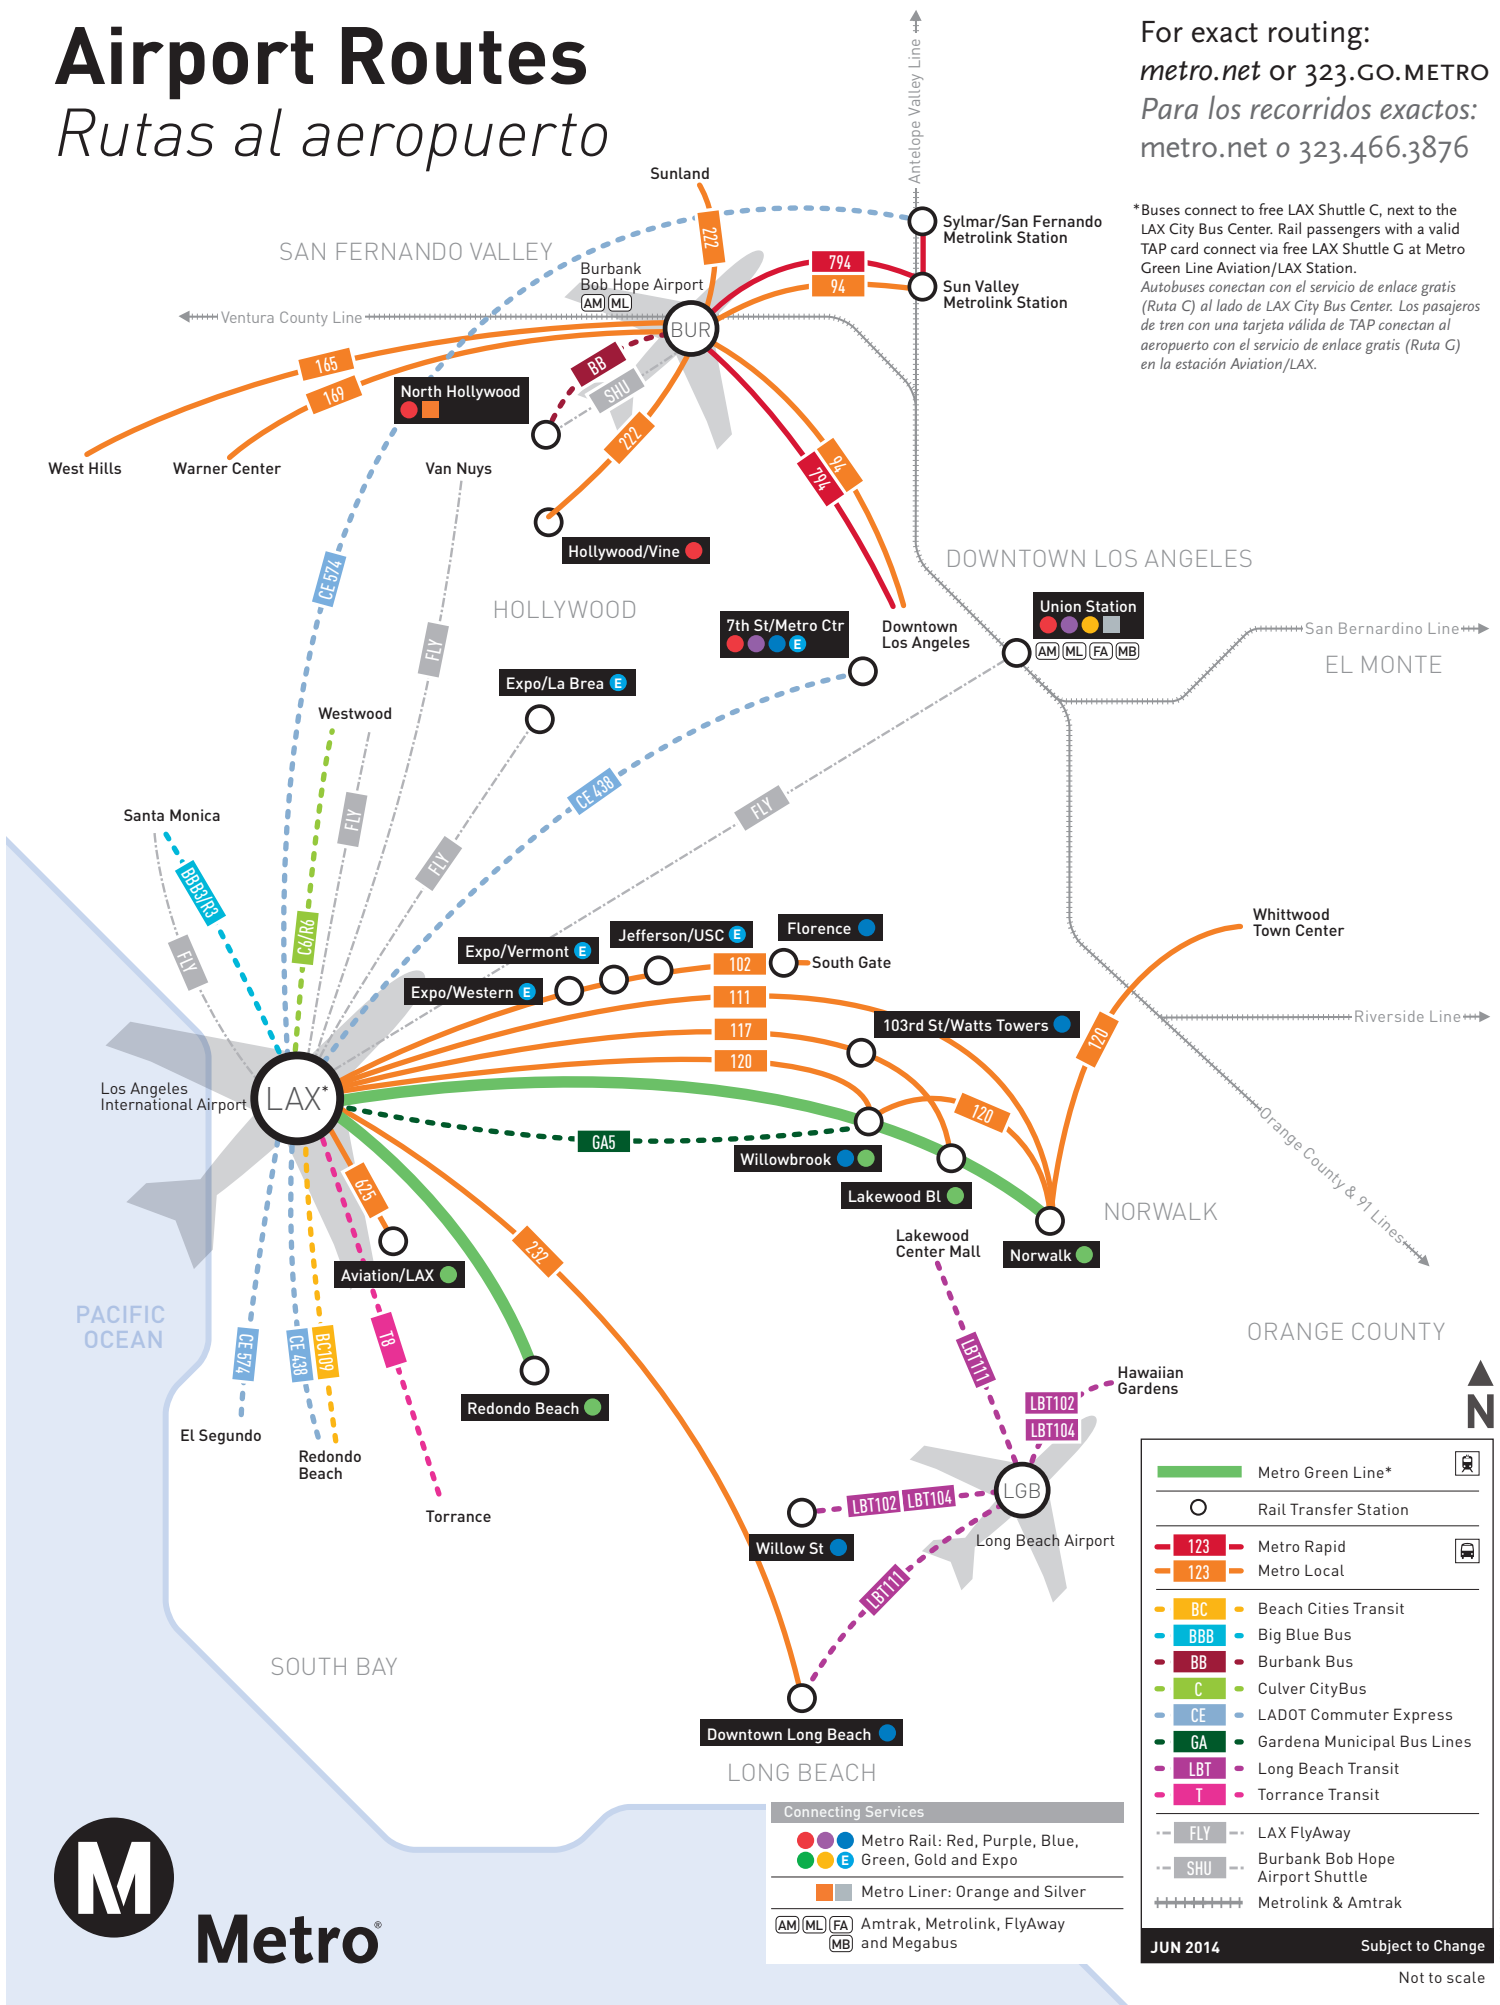

# Airport Routes

## Rutas al aeropuerto

For exact routing:  
[metro.net](http://metro.net) or 323.GO.METRO  
 Para los recorridos exactos:  
[metro.net](http://metro.net) o 323.466.3876

\*Buses connect to free LAX Shuttle C, next to the LAX City Bus Center. Rail passengers with a valid TAP card connect via free LAX Shuttle G at Metro Green Line Aviation/LAX Station.  
 Autobuses conectan con el servicio de enlace gratis (Ruta C) al lado de LAX City Bus Center. Los pasajeros de tren con una tarjeta válida de TAP conectan al aeropuerto con el servicio de enlace gratis (Ruta G) en la estación Aviation/LAX.

	Metro Green Line*	
	Rail Transfer Station	
	Metro Rapid	
	Metro Local	
	Beach Cities Transit	
	Big Blue Bus	
	Burbank Bus	
	Culver CityBus	
	LADOT Commuter Express	
	Gardena Municipal Bus Lines	
	Long Beach Transit	
	Torrance Transit	
	LAX FlyAway	
	Burbank Bob Hope Airport Shuttle	
	Metrolink & Amtrak	

**Connecting Services**

- Metro Rail: Red, Purple, Blue, Green, Gold and Expo
- Metro Liner: Orange and Silver
- Amtrak, Metrolink, FlyAway and Megabus

**JUN 2014** Subject to Change  
 Not to scale

15-0889 6/2014 LAC/MTA