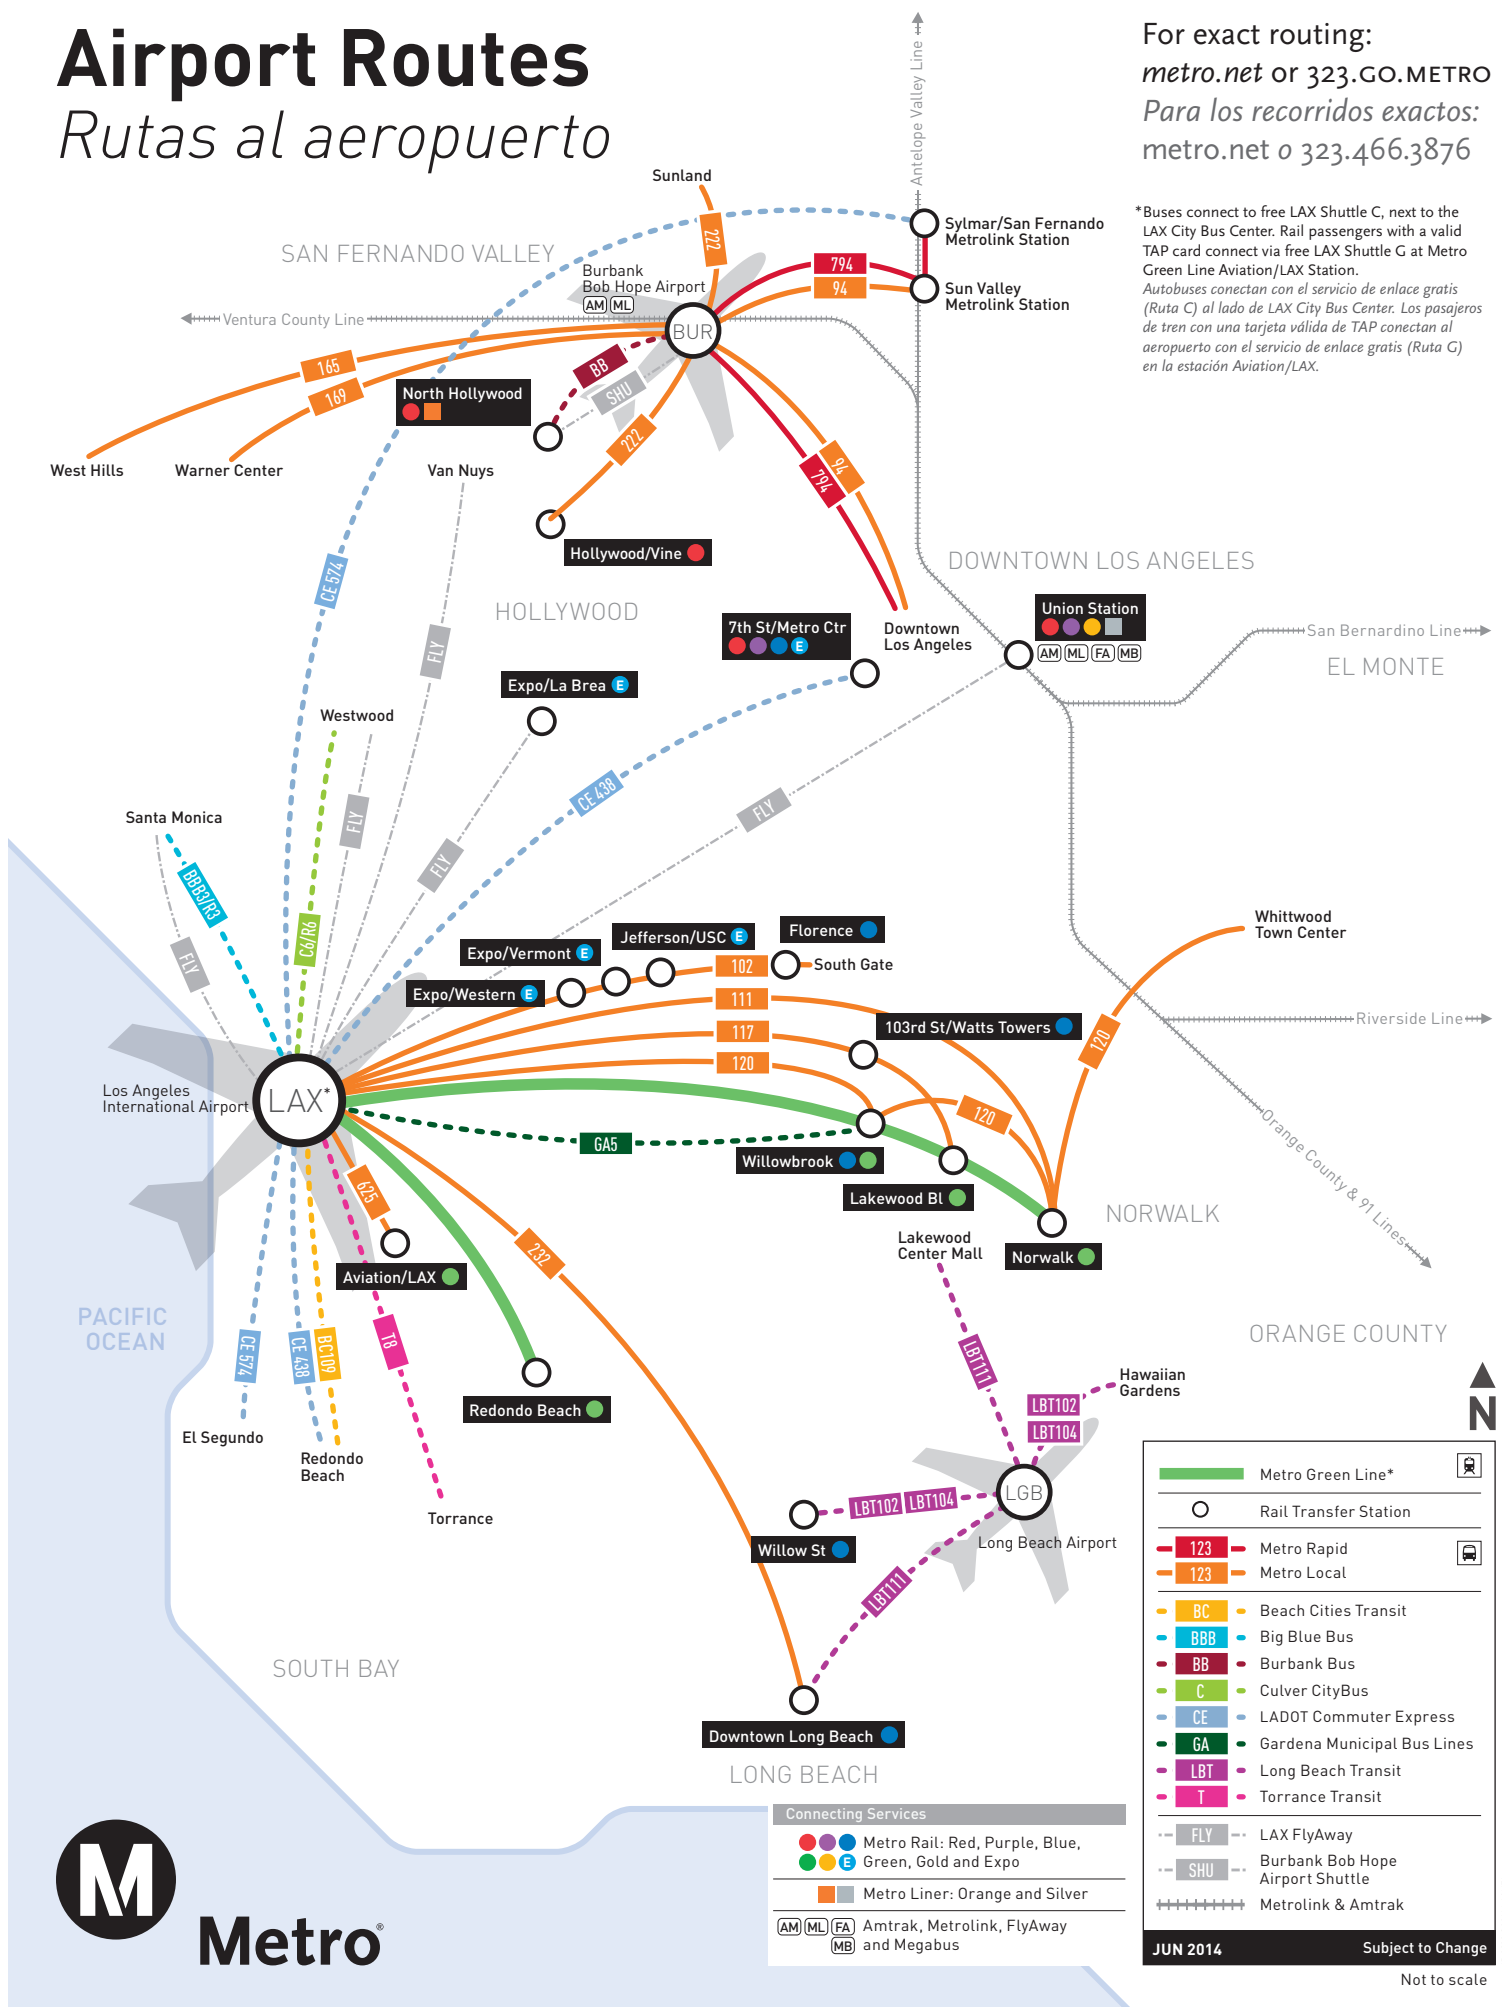

Airport Routes

Rutas al aeropuerto

For exact routing:
metro.net or 323.GO.METRO
 Para los recorridos exactos:
metro.net o 323.466.3876

*Buses connect to free LAX Shuttle C, next to the LAX City Bus Center. Rail passengers with a valid TAP card connect via free LAX Shuttle G at Metro Green Line Aviation/LAX Station.
 Autobuses conectan con el servicio de enlace gratis (Ruta C) al lado de LAX City Bus Center. Los pasajeros de tren con una tarjeta válida de TAP conectan al aeropuerto con el servicio de enlace gratis (Ruta G) en la estación Aviation/LAX.

	Metro Green Line*	
	Rail Transfer Station	
	Metro Rapid	
	Metro Local	
	BC Beach Cities Transit	
	BBB Big Blue Bus	
	BB Burbank Bus	
	C Culver CityBus	
	CE LADOT Commuter Express	
	GA Gardena Municipal Bus Lines	
	LBT Long Beach Transit	
	T Torrance Transit	
	FLY LAX FlyAway	
	SHU Burbank Bob Hope Airport Shuttle	
	Metrolink & Amtrak	

Connecting Services

- Metro Rail: Red, Purple, Blue, Green, Gold and Expo
- Metro Liner: Orange and Silver
- Amtrak, Metrolink, FlyAway and Megabus

JUN 2014 Subject to Change
 Not to scale

15-0889 6/2014 LAC/MTA