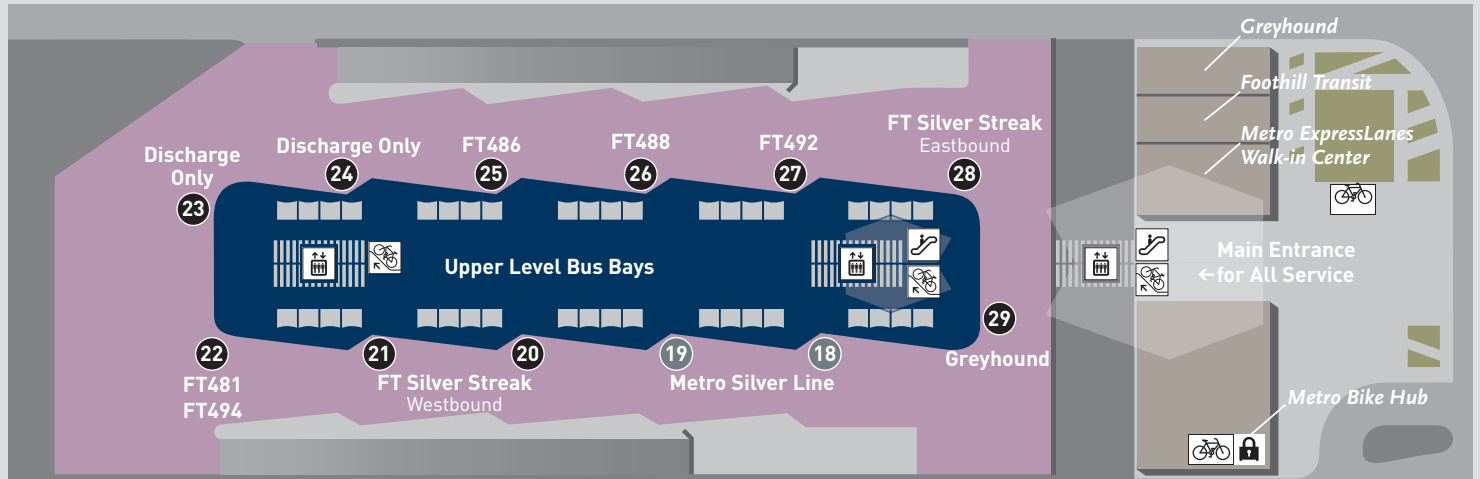

El Monte Station Boarding Locations

UPPER LEVEL/NIVEL SUPERIOR

LOWER LEVEL/NIVEL BAJO

13-1132 ©2012 LACMTA

OCT 2012

Subject to Change

Bus Line	Carrier	Bus Bay	Bay Level
70	Metro	1	Lower
76	Metro	17	Lower
176 East	Metro	6	Lower
176 West	Metro	6	Lower
178	Foothill Transit	14	Lower
190	Metro	12	Lower
194	Metro	13	Lower
267	Metro	9	Lower
268	Metro	10	Lower
269	Foothill Transit	15	Lower
270 North	Metro	7	Lower

Bus Line	Carrier	Bus Bay	Bay Level
270 South	Metro	7	Lower
282	Foothill Transit	16	Lower
481	Foothill Transit	22	Upper
486	Foothill Transit	25	Upper
487	Metro	11	Lower
488	Foothill Transit	26	Upper
492	Foothill Transit	27	Upper
494	Foothill Transit	22	Upper
577X	Metro	8	Lower
770	Metro	2	Lower

Bus Line	Carrier	Bus Bay	Bay Level
Greyhound		29	Upper
Commuter Connection	Rosemead Explorer	3	Lower
Silver Line	Metro	18 19	Upper
Silver Streak Eastbound	Foothill Transit	28	Upper
Silver Streak Westbound	Foothill Transit	20 21	Upper