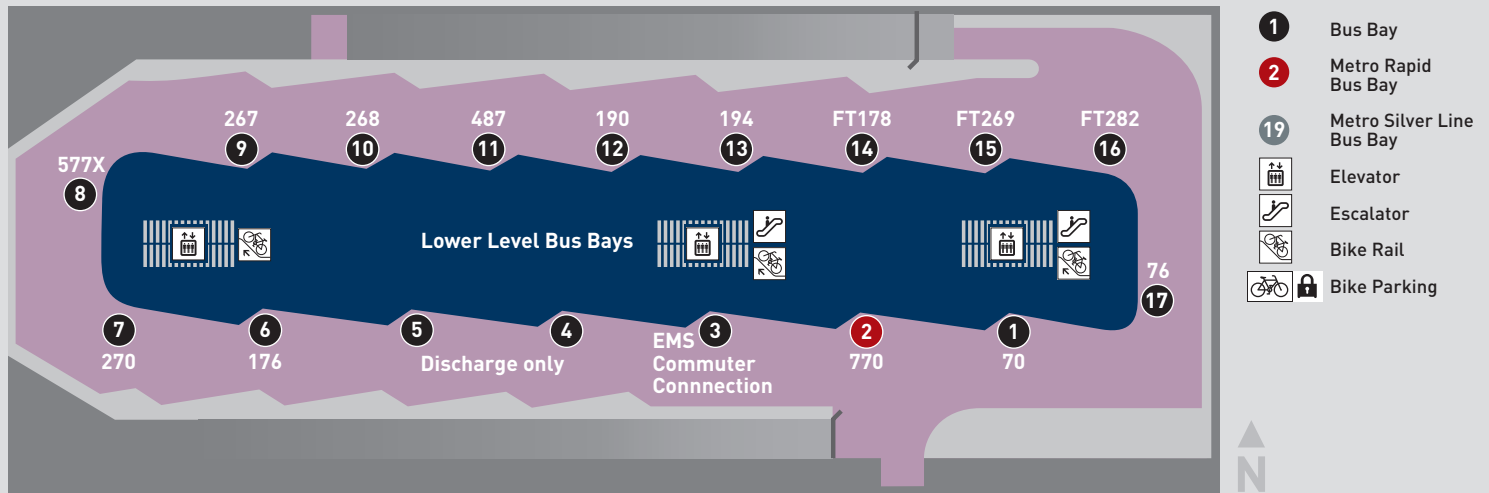

El Monte Station Boarding Locations

UPPER LEVEL/NIVEL SUPERIOR

LOWER LEVEL/NIVEL BAJO

13-1132 ©2012 LACMTA

OCT 2012

Subject to Change

Bus Line	Carrier	Bus Bay	Bay Level
70	Metro	1	Lower
76	Metro	17	Lower
176 East	Metro	6	Lower
176 West	Metro	6	Lower
178	Foothill Transit	14	Lower
190	Metro	12	Lower
194	Metro	13	Lower
267	Metro	9	Lower
268	Metro	10	Lower
269	Foothill Transit	15	Lower
270 North	Metro	7	Lower

Bus Line	Carrier	Bus Bay	Bay Level
270 South	Metro	7	Lower
282	Foothill Transit	16	Lower
481	Foothill Transit	22	Upper
486	Foothill Transit	25	Upper
487	Metro	11	Lower
488	Foothill Transit	26	Upper
492	Foothill Transit	27	Upper
494	Foothill Transit	22	Upper
577X	Metro	8	Lower
770	Metro	2	Lower

Bus Line	Carrier	Bus Bay	Bay Level
Greyhound		29	Upper
Commuter Connection	Rosemead Explorer	3	Lower
Silver Line	Metro	18 19	Upper
Silver Streak Eastbound	Foothill Transit	28	Upper
Silver Streak Westbound	Foothill Transit	20 21	Upper