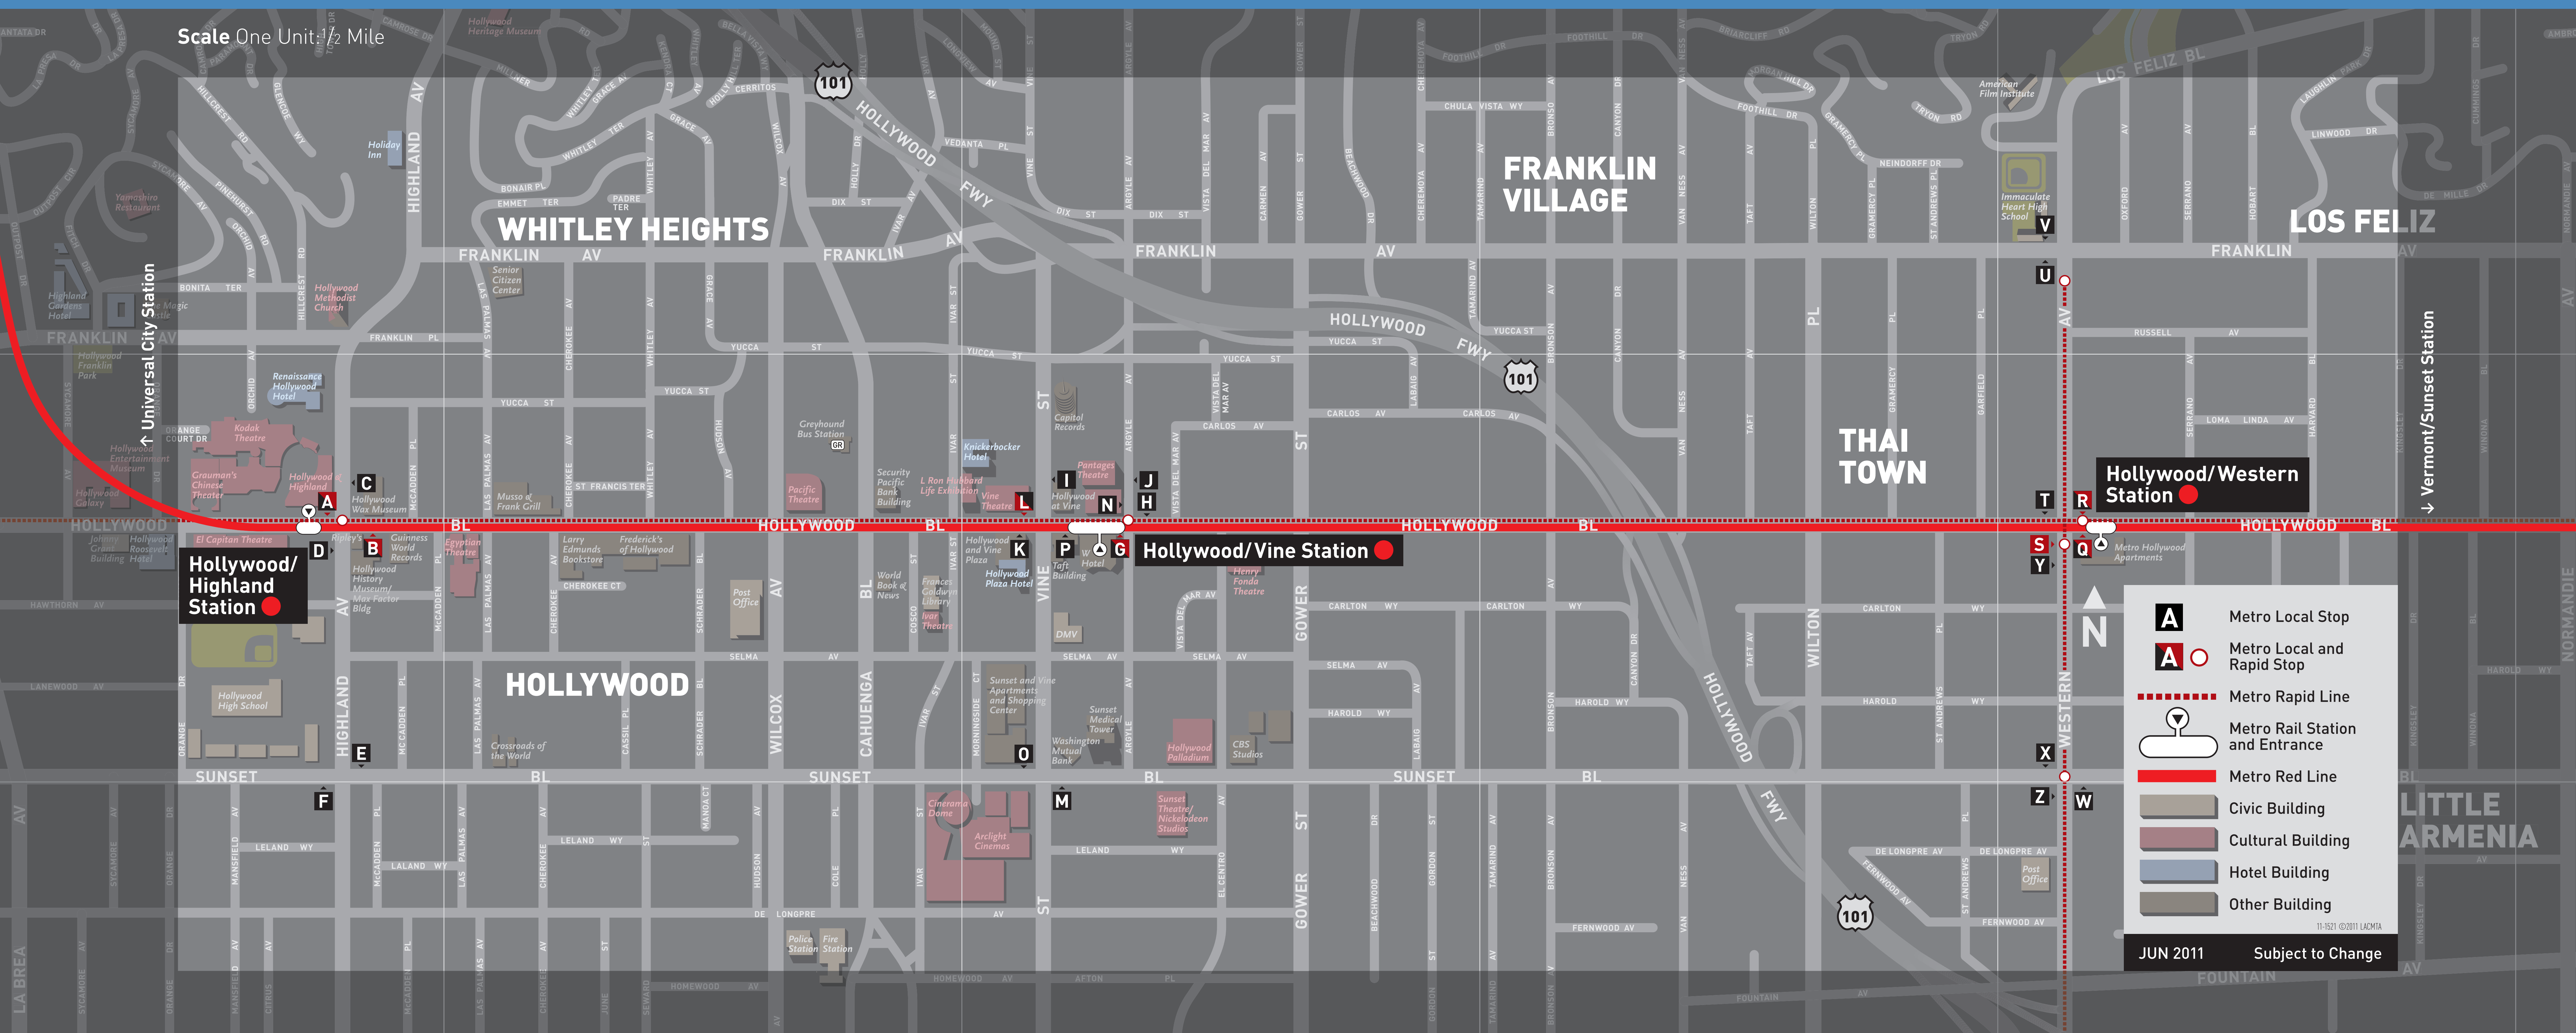

Hollywood Boulevard Connections

Destinations	Lines	Stops	Destinations	Lines	Stops	Destinations	Lines	Stops
Arclight Theatre	210	K	Hancock Park	210	K	South Bay Galleria	210	K
Beachwood Canyon	DASH Beachwood Canyon	I	Henry Fonda Theatre	1 block east of Hollywood/Vine Station	CD	Sunset Bl	2, 302	E, F, M, O, W, X
Bel Air	2, 302	E, O, X	Highland Av	156	G, Q	Sunset Strip	2, 302	E, O, X
Beverly Center	DASH Hollywood–West Hollywood	A	Hillhurst Av	180, 181	BR	Sun Valley	222	K
Bob Hope Airport (BUR) ML, AM	222	B, K	Hollywood/Vine	Metro Red Line ●, 180, 181, 210, 212, 217, 222, 312, 780	BR	Thai Town	180, 181, 780	B, G
Brentwood	2, 302	E, O, X	Hollywood Bl	180, 181, 212, 217, 312, 780	BR	UCLA	2, 302	E, O, X
Burbank Media District	222	B, K	Hollywood Bowl	156, 222	B, C, K	Universal City/CityWalk	Metro Red Line ●, 156, 656	C
Cahuenga Bl/Cahuenga Pass	156, 222	B, C, K	Hollywood Walk of Fame	Along both sides of Hollywood Bl	B, C, K	Van Nuys	Metro Red Line ● to North Hollywood, Metro Orange Line ■, 156, 656	C
Castellammare	2, 302	E, O, X	Hollywood Wax Museum	1 block east of Hollywood/Highland Station	B, K	Vine St	210	K
CBS Television City	217, 780	A, L, R	Hollywood Way	222	AL	Washington/Fairfax	217, 780	A, L, R
Chesterfield Square	207, 757	S, Y	Hollywood Walk of Fame	222	S, Y	Western Av	207, 757	S, Y
Crenshaw Bl	210	K	Hollywood Wax Museum	222	B, C, K	Westwood	2, 302	E, O, X
Downtown Los Angeles	Metro Red Line ●, 2, 302	FM, W	Hollywood Wax Museum	222	H, L, N			
Eagle Rock	180, 181, 780	B, G, Q	Hollywood Wax Museum	222	R			
Egyptian Theatre	212, 217, 222, 780	H, L, N	Hollywood Wax Museum	222	R			
El Capitan Theatre	212, 217, 222, 780	R	Hollywood Wax Museum	222	AL			
Fairfax Av	217, 780	A, L, R	Hollywood Wax Museum	222	C			
Farmers Market	217, 780	A, L, R	Hollywood Wax Museum	222	B, G, Q			
Fountain Av	DASH Hollywood	D, J, L	Hollywood Wax Museum	222	A, L, R			
		N, P, X	Hollywood Wax Museum	222	C			
		Z	Hollywood Wax Museum	222	E, O, X			
Franklin Av	DASH Hollywood	C, J, L	Hollywood Wax Museum	222	B, G, Q			
Glendale ML, AM	180, 181, 780	U, V	Hollywood Wax Museum	222	K			
		B, G, Q						