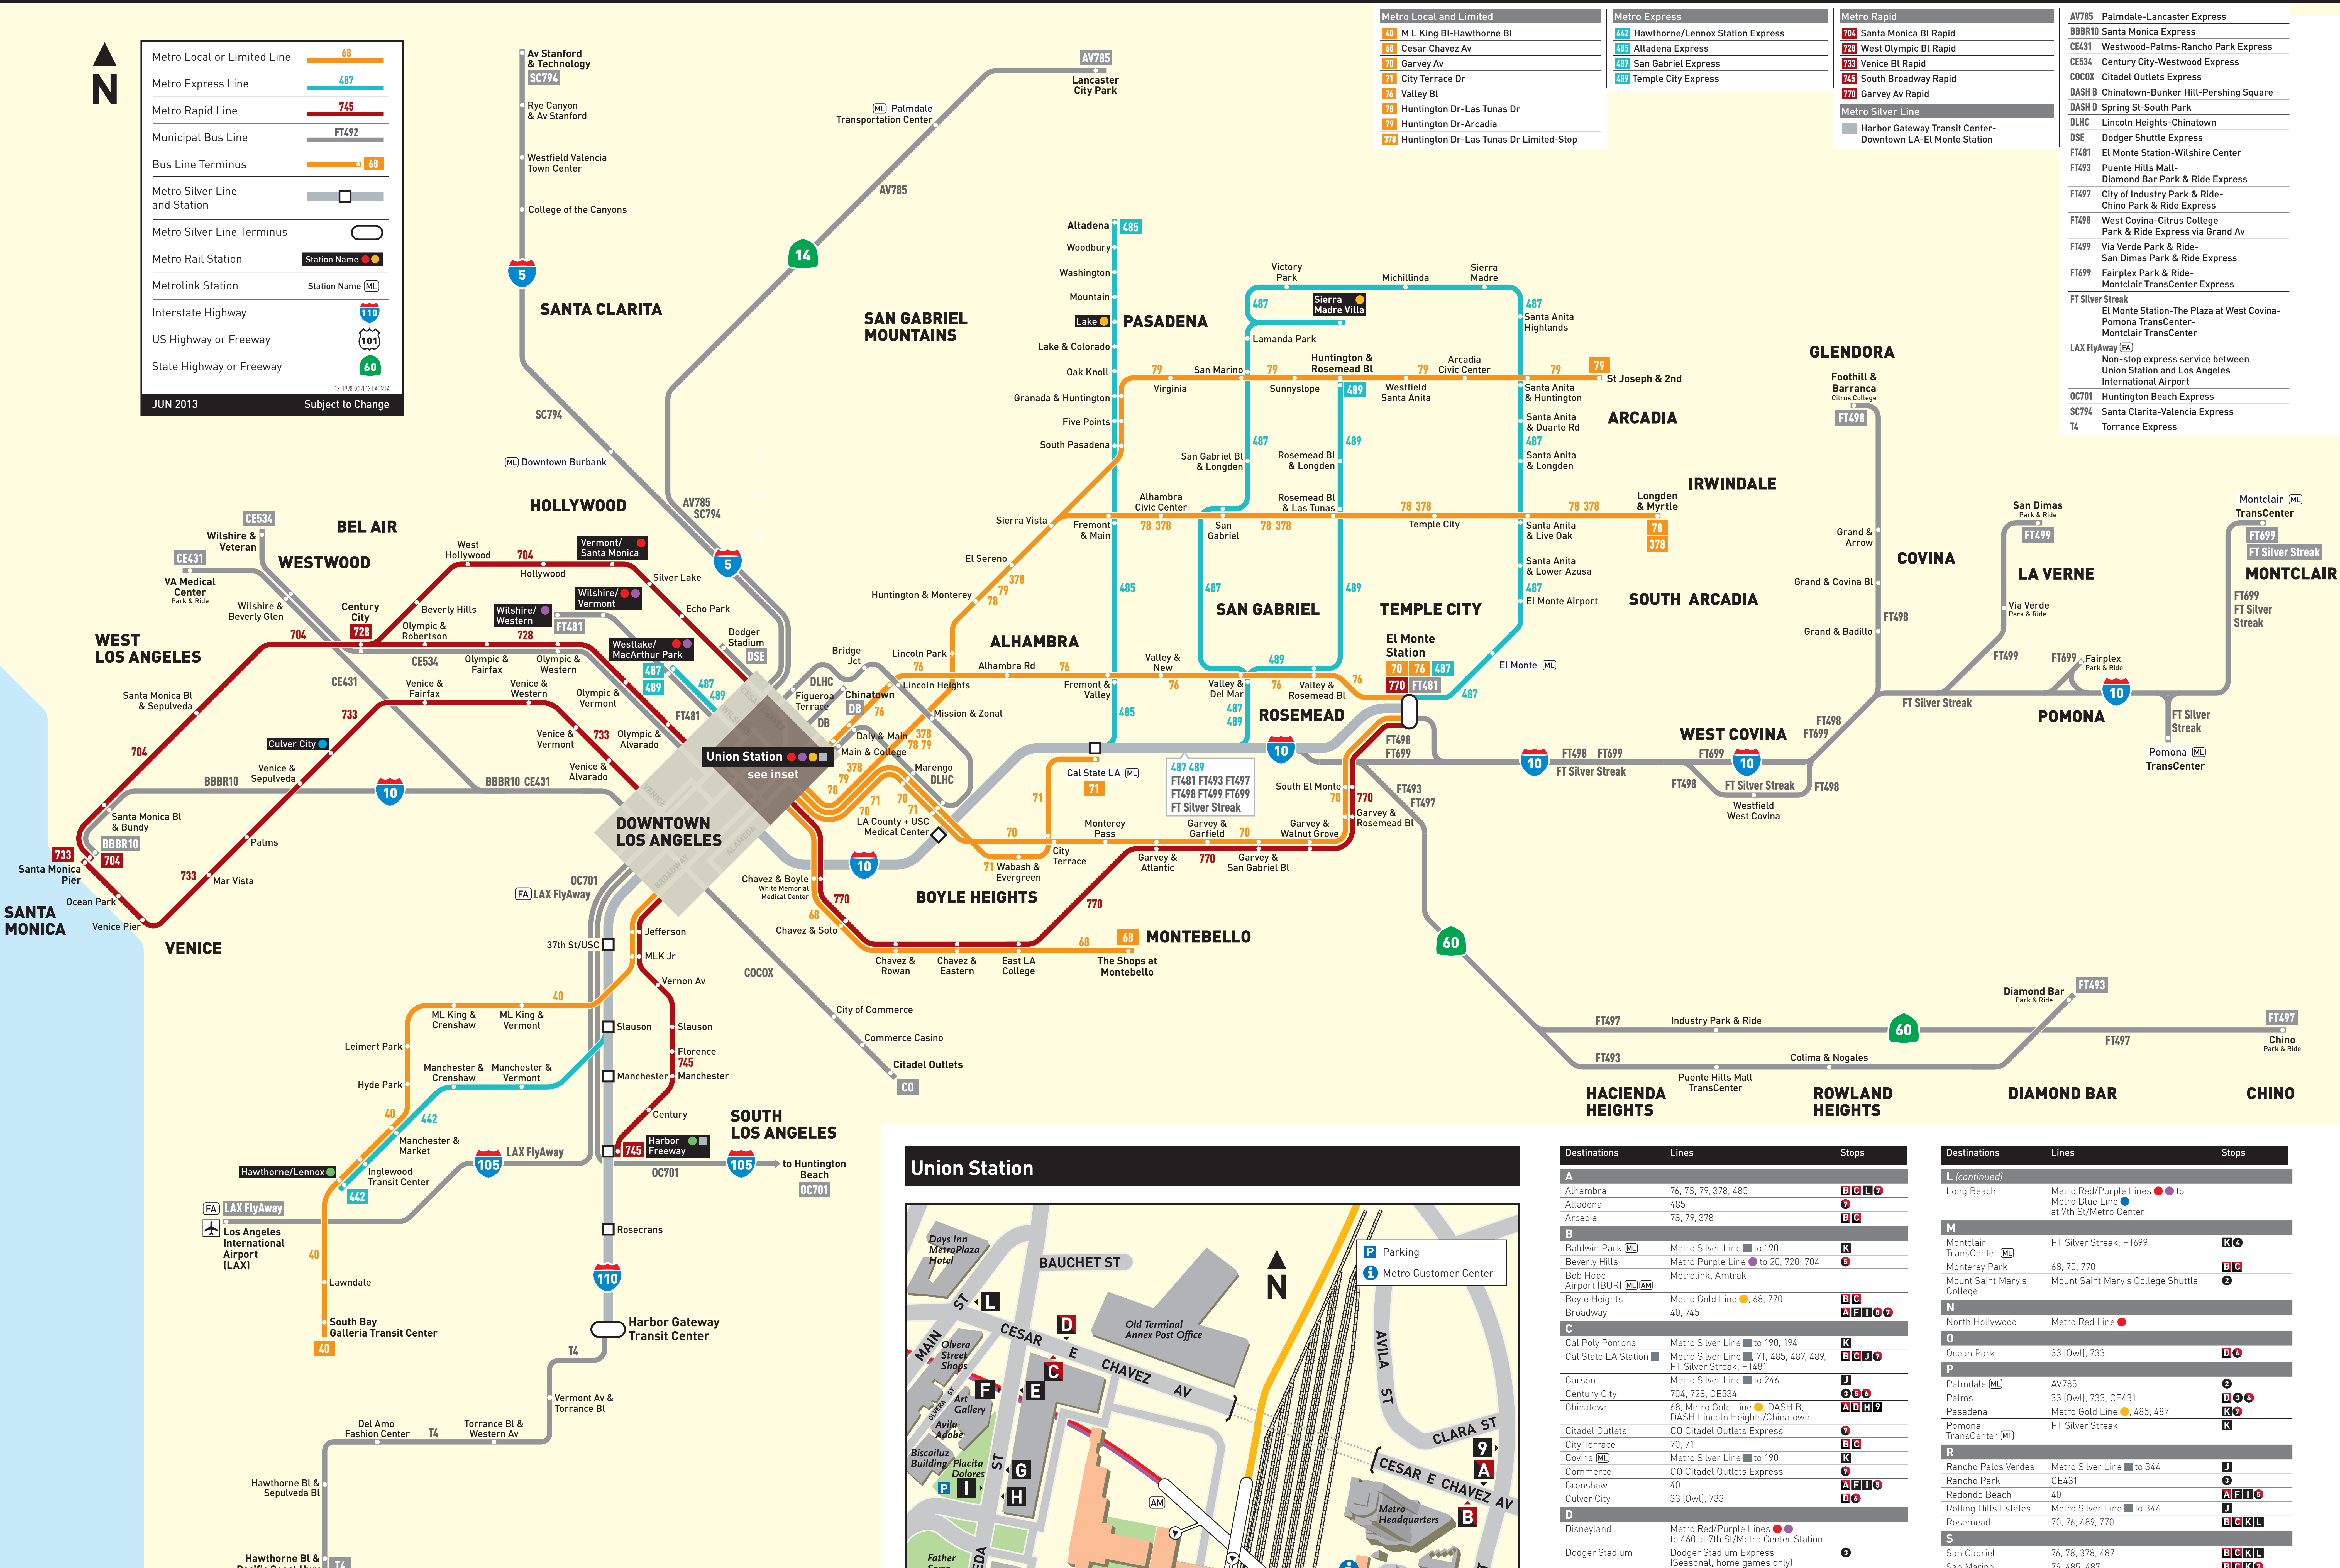

Union Station Bus Services

MAP IS NOT TO SCALE

Metro Services to/from Union Station

Municipal Services

Legend

- Metro Local or Limited Line (Orange line)
- Metro Express Line (Blue line)
- Metro Rapid Line (Red line)
- Municipal Bus Line (Grey line)
- Bus Line Terminus (Orange line with arrow)
- Metro Silver Line and Station (Grey line with square)
- Metro Silver Line Terminus (Grey line with circle)
- Metro Rail Station (Black circle with white dot)
- Metrolink Station (Black circle with white dot)
- Interstate Highway (Blue shield)
- US Highway or Freeway (Red shield)
- State Highway or Freeway (Green shield)

JUN 2013 Subject to Change

Destinations	Lines	Stops
A		
Alhambra	76, 78, 79, 378, 485	B, C, E, O
Altadena	485	D
Arcadia	78, 79, 378	B, D
B		
Baldwin Park (ML)	Metro Silver Line to 190	K
Beverly Hills	Metro Purple Lines to 20, 220, 704	O
Bob Hope Airport (ML/AM)	MetroLink, Amtrak	O
Boyle Heights	Metro Gold Line to 68, 770	B, C, E, F, I, O
Broadway	40, 745	A, F, I, O
C		
Cal Poly/Pomona	Metro Silver Line to 190, 194	K, O
Cal State LA Station	Metro Silver Line to 71, 485, 487, 489, FT Silver Streak, FT481	B, C, D, O
Carson	Metro Silver Line to 246	J
Century City	704, 728, CE534	O, O, O
Chinatown	48, Metro Gold Line, DASH B, DASH Lincoln Heights/Chinatown	A, U, W, Y
Citadel Outlets	CO Citadel Outlets Express	O
City Terrace	70, 71	B, D
Covina (ML)	Metro Silver Line to 190	K
Commerce	CO Citadel Outlets Express	O
Crenshaw	40	M, E, I, O
Culver City	33 (D/W), 733	D, O
D		
Disneyland	Metro Red/Purple Lines to 460 at 7th St/Metro Center Station	O
Dodger Stadium	Dodger Stadium Express (Seasonal, home games only)	O
Downtown LA	Metro Red/Purple Lines, DASH D	O
E		
East LA	Metro Gold Line to 68, 770	B, C
Eastland Center	Metro Silver Line to 190	K
El Monte Station	Metro Silver Line, FT Silver Streak	K, O
El Sereno	78, 79, 378	B, D
F		
Fullerton Park & Ride	Metro Red/Purple Lines to 460 at 7th St/Metro Center Station	O
H		
Harbor Gateway Transit Center	Metro Silver Line	J
Hawthorne	40	A, F, I, O
Hollywood	Metro Red Line	O
Huntington Beach	OC701	O
Hyde Park	40	A, F, I, O
I		
Industry (ML)	Metro Silver Line to 194, FT497	K
Inglewood	40, 442	A, F, I, O
L		
LA Convention Center	Metro Red/Purple Lines to 460 at 7th St/Metro Center Station	D, J, O
LA LIVE	Metro Silver Line to 33 (D/W), 728, 733	B, C, I, O, Y
LA County-USC Medical Center Station	Metro Silver Line to 70, 71, 485, 487, 489, DASH Lincoln Heights/Chinatown, FT Silver Streak, FT481	B, C, I, O, Y
Lancaster (ML)	AV785	O
La Puente	Metro Silver Line to 194	K
Landmark	Metro Silver Line to 344, 40	A, F, I, O
LAX Airport	LAX Flyaway (FA)	O
Leimert Park	40	A, F, I, O
Lincoln Heights	Metro Gold Line to 76, 78, 79, 378, DASH Lincoln Heights/Chinatown	B, C, I, Y