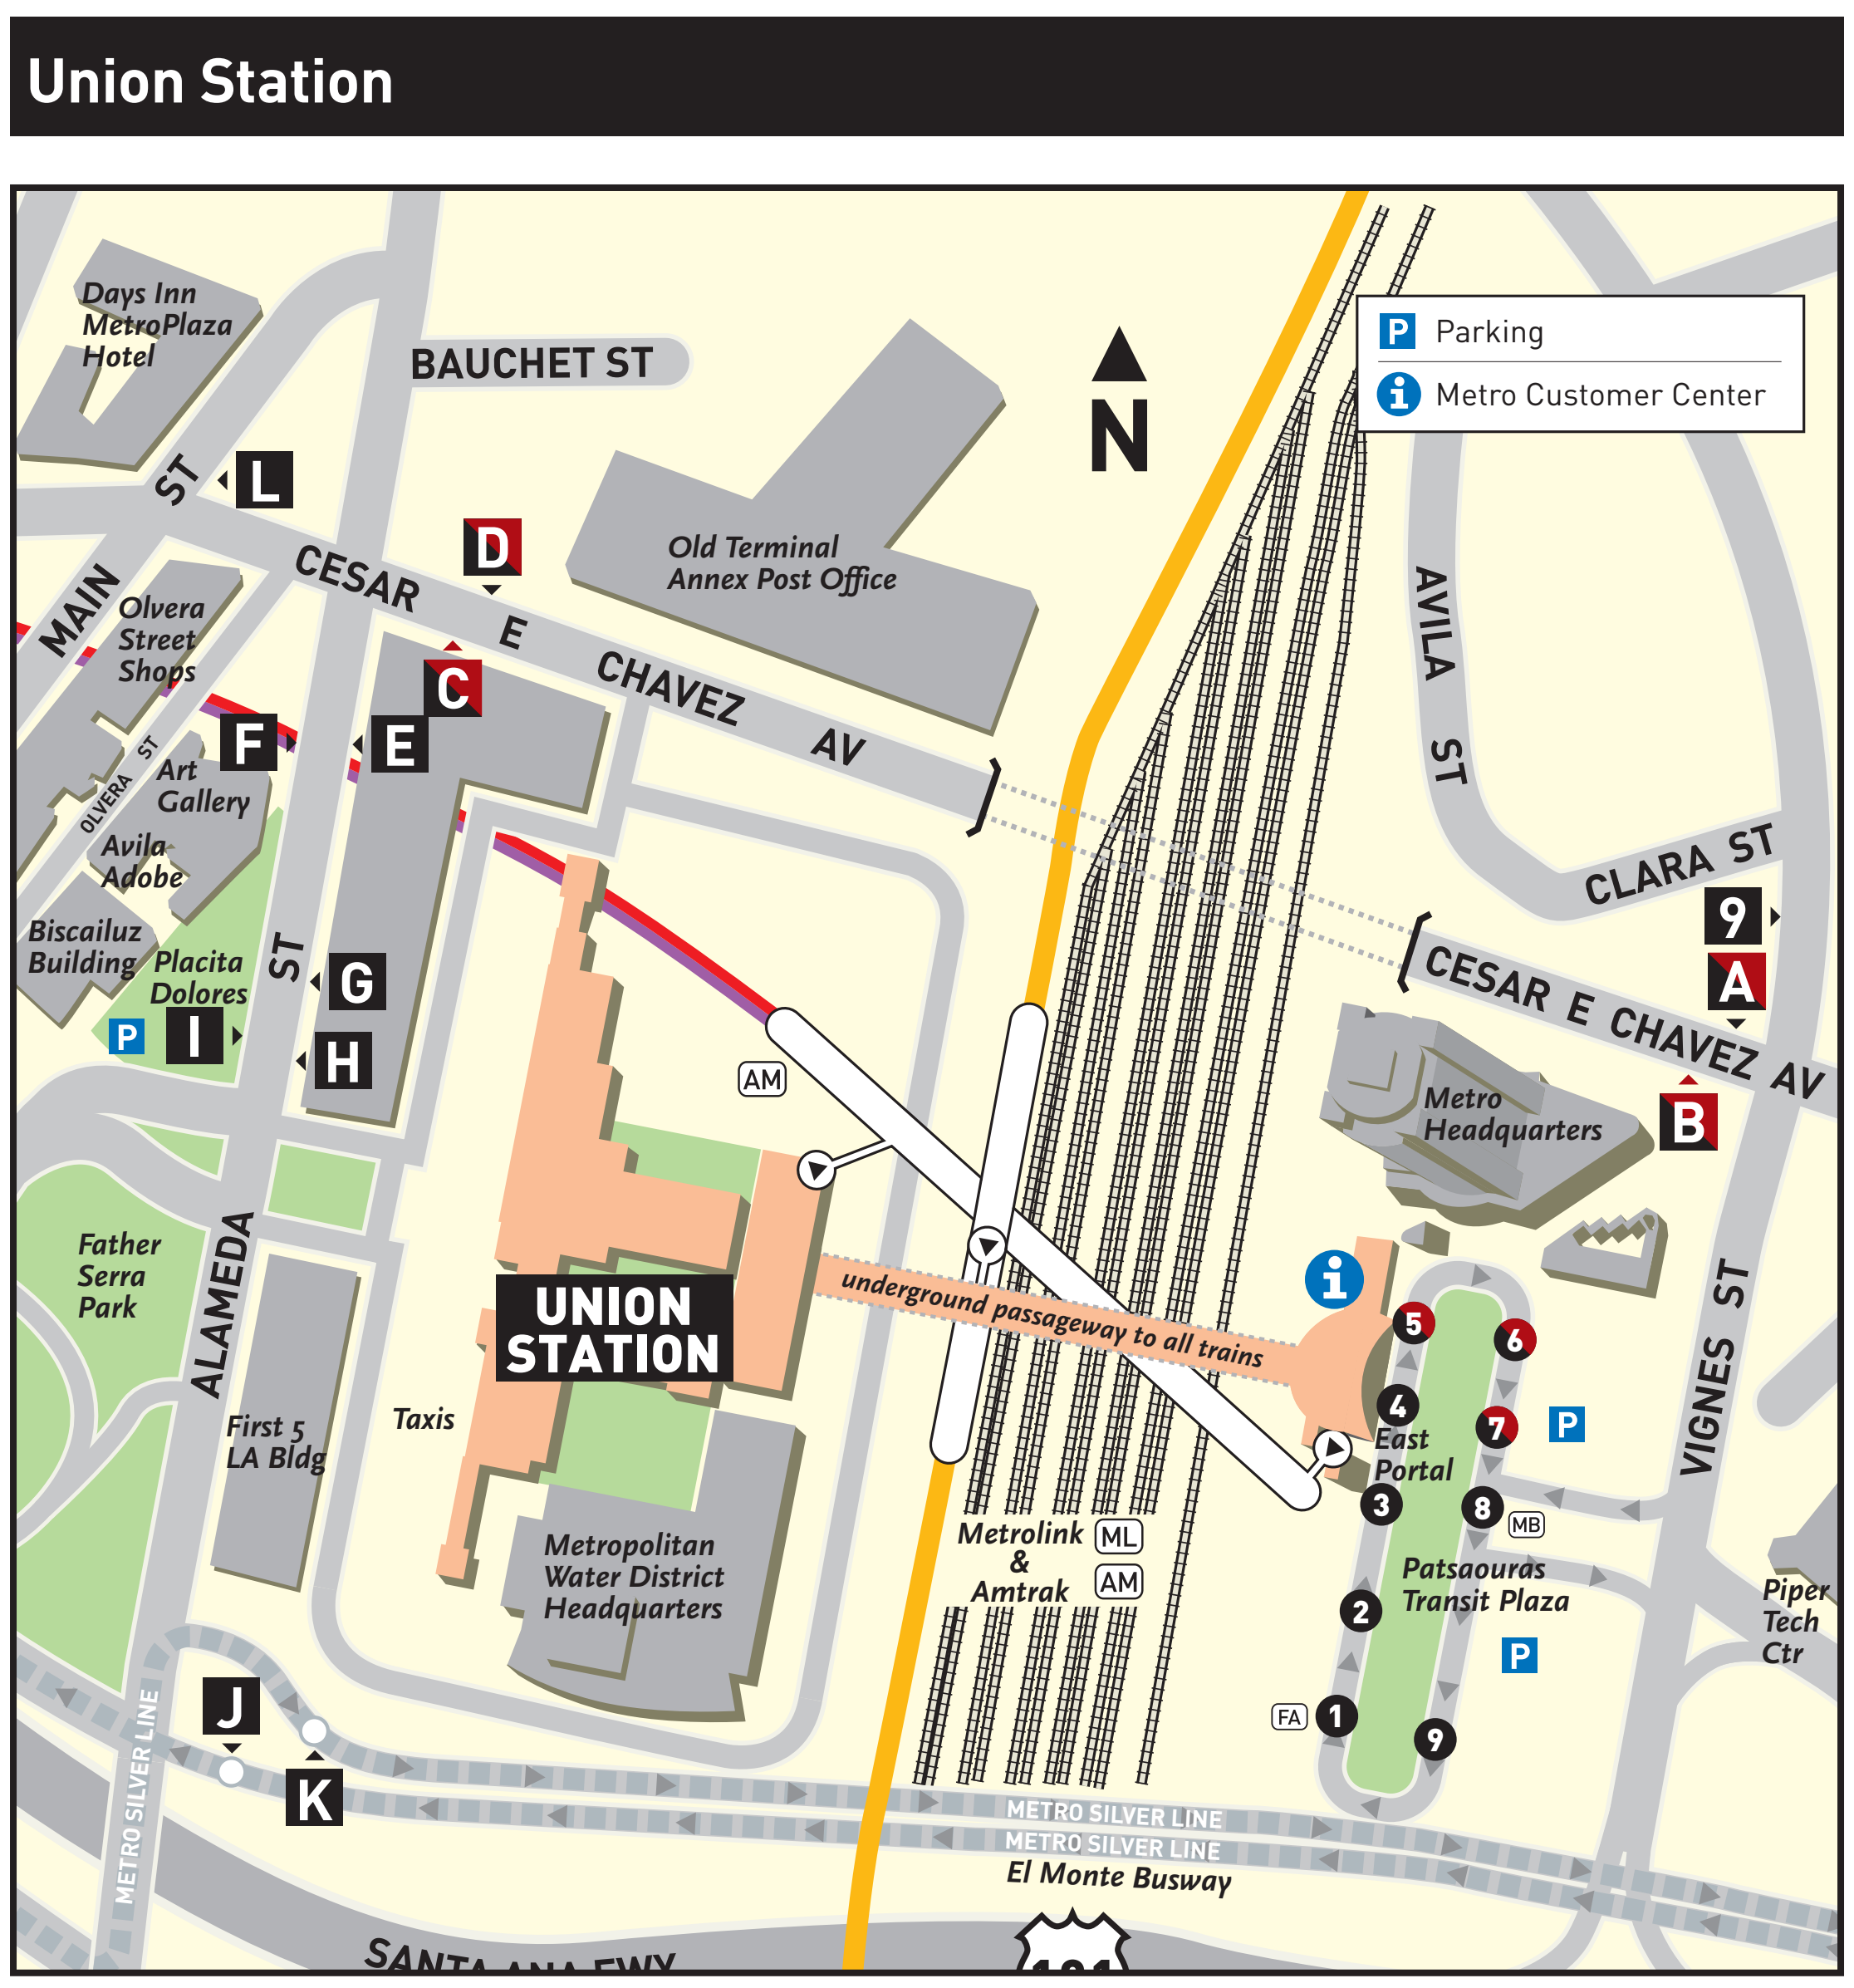

Union Station Bus Services

MAP IS NOT TO SCALE

Metro Services to/from Union Station

Municipal Services

Legend

- Metro Local or Limited Line (Orange line)
- Metro Express Line (Blue line)
- Metro Rapid Line (Red line)
- Municipal Bus Line (Grey line)
- Bus Line Terminus (Orange line with arrow)
- Metro Silver Line and Station (Grey line with square)
- Metro Silver Line Terminus (Grey line with circle)
- Metro Rail Station (Black circle with white dot)
- Metrolink Station (Black circle with white dot)
- Interstate Highway (Blue shield)
- US Highway or Freeway (Red shield)
- State Highway or Freeway (Green shield)

JUN 2013 Subject to Change

Destinations	Lines	Stops
A		
Alhambra	76, 78, 79, 378, 485	B, C, E, O
Altadena	485	D
Arcadia	78, 79, 378	B, D
B		
Baldwin Park (ML)	Metro Silver Line to 190	K
Beverly Hills	Metro Purple Lines to 20, 220, 704	O
Bob Hope Airport (ML/AM)	MetroLink, Amtrak	O
Boyle Heights	Metro Gold Line to 68, 770	B, C, E, F, I, O
Broadway	40, 745	A, F, I, O
C		
Cal Poly/Pomona	Metro Silver Line to 190, 194	K, O
Cal State LA Station	Metro Silver Line to 71, 485, 487, 489, FT Silver Streak, FT481	B, C, D, O
Carson	Metro Silver Line to 246	J
Century City	704, 728, CE534	O, O, O
Chinatown	48, Metro Gold Line, DASH B, DASH Lincoln Heights/Chinatown	A, U, W, Y
Citadel Outlets	CO Citadel Outlets Express	O
City Terrace	70, 71	B, D
Covina (ML)	Metro Silver Line to 190	K
Commerce	CO Citadel Outlets Express	O
Crenshaw	40	M, E, I, O
Culver City	33 (D/W), 733	D, O
D		
Disneyland	Metro Red/Purple Lines to 460 at 7th St/Metro Center Station	O
Dodger Stadium	Dodger Stadium Express (Seasonal, home games only)	O
Downtown LA	Metro Red/Purple Lines, DASH D	O
E		
East LA	Metro Gold Line to 68, 770	B, C
Eastland Center	Metro Silver Line to 190	K
El Monte Station	Metro Silver Line, FT Silver Streak	K, O
El Sereno	78, 79, 378	B, D
F		
Fullerton Park & Ride	Metro Red/Purple Lines to 460 at 7th St/Metro Center Station	O
H		
Harbor Gateway Transit Center	Metro Silver Line	J
Hawthorne	40	A, F, I, O
Hollywood	Metro Red Line	O
Huntington Beach	OC701	O
Hyde Park	40	A, F, I, O
I		
Industry (ML)	Metro Silver Line to 194, FT497	K
Inglewood	40, 442	A, F, I, O
L		
LA Convention Center	Metro Red/Purple Lines to 460 at 7th St/Metro Center Station	D, J, O
LA LIVE	Metro Silver Line to 33 (D/W), 728, 733	B, C, I, O, Y
LA County-USC Medical Center Station	Metro Silver Line to 70, 71, 485, 487, 489, DASH Lincoln Heights/Chinatown, FT Silver Streak, FT481	B, C, I, O, Y
Lancaster (ML)	AV785	O
La Puente	Metro Silver Line to 194	K
Landmark	Metro Silver Line to 344, 40	A, F, I, O
LAX Airport	LAX Flyaway (FA)	O
Leimert Park	40	A, F, I, O
Lincoln Heights	Metro Gold Line to 76, 78, 79, 378, DASH Lincoln Heights/Chinatown	B, C, I, Y