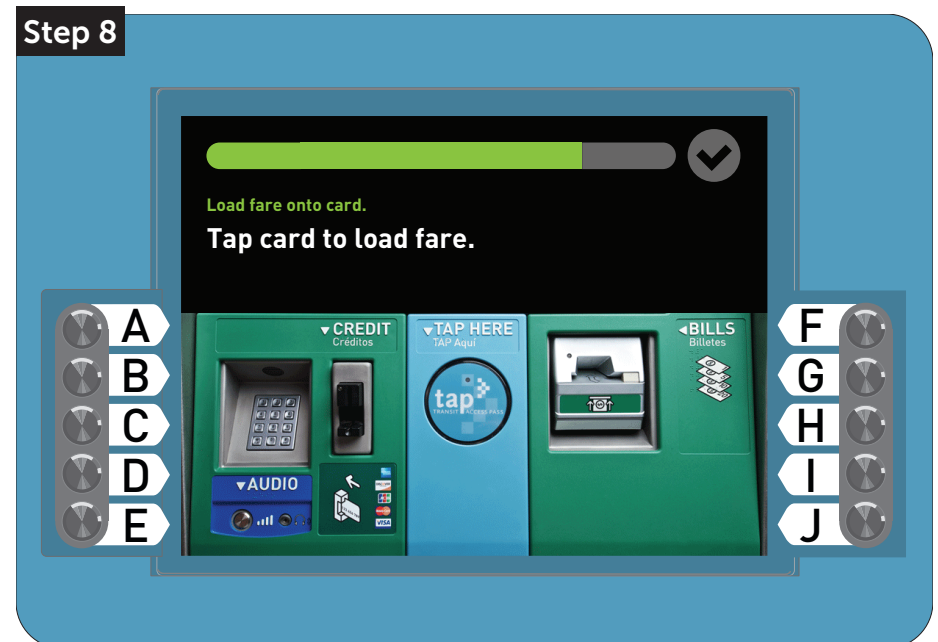

Reload Senior 62+/Disabled/Medicare Reduced Fare TAP card + 1-Way Trip

Step 1

Westlake/MacArthur Park 2/24/15 2:51PM

tap

A	A English	Español	F
B	B		G
C	C		H
D	D		I
E	E		J

Step 2

A TAP card is required to ride Metro Rail & Orange Line.

A	A Buy a TAP card	Reload your TAP card	F
B	• \$1 each		G
C	• Reusable	TAP card Balance	H
D	• One card per rider		I
E	Non-Metro Transfer	Help	J

Step 3

Reload TAP card
Tap card below.

A	CREDIT Credits	TAP HERE TAP Aquí	BILLS Billetes	F
B				G
C				H
D	AUDIO			I
E				J

Step 4

Reload TAP card
Select an option.

A	A Metro Pass	Stored Value	F
B	Single and unlimited rides on Metro.	Pay per ride on Metro and other transit agencies.	G
C		TAP card Balance	H
D			I
E	E Metro 1-Way Trip (Peak)	Help	J

Select "E" to save time when purchasing a 1-Way Trip.

Reload Senior 62+/Disabled/Medicare Reduced Fare TAP card + 1-Way Trip

Reload Senior 62+/Disabled/Medicare Reduced Fare TAP card + 1-Way Trip

Step 9