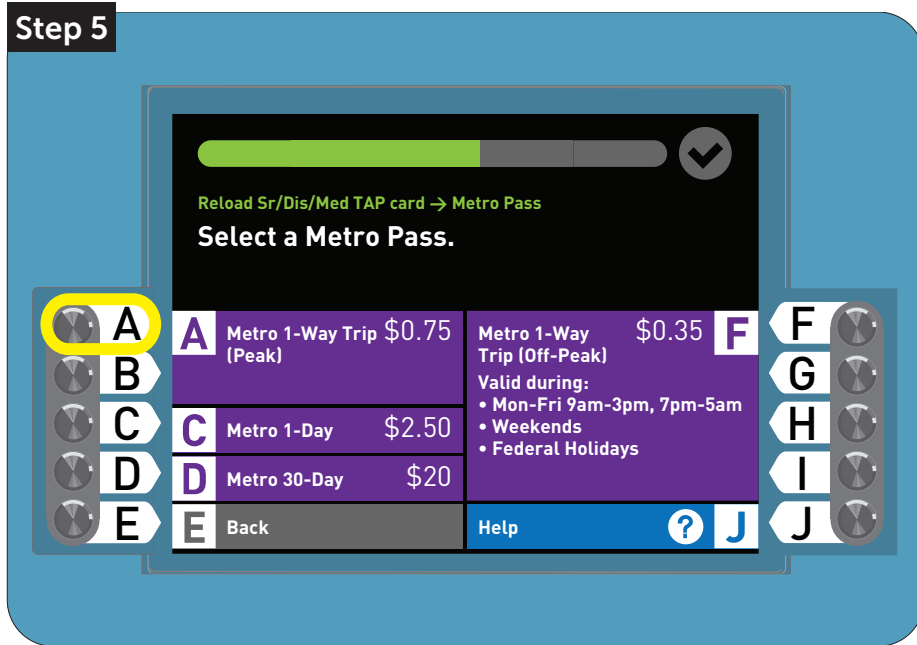

Reload Senior 62+/Disabled/Medicare Reduced Fare TAP card + 1-Way Trip

Step 1

Westlake/MacArthur Park 2/24/15 2:51PM

tap

A	A English	Español	F
B	B		G
C	C		H
D	D		I
E	E		J

Step 2

A TAP card is required to ride Metro Rail & Orange Line.

A	A Buy a TAP card	Reload your TAP card	F
B	• \$1 each		G
C	• Reusable	TAP card Balance	H
D	• One card per rider		I
E	Non-Metro Transfer	Help	J

Step 3

Reload TAP card
Tap card below.

A	CREDIT Credits	TAP HERE TAP Aquí	BILLS Billetes	F
B				G
C				H
D	AUDIO			I
E				J

Step 4

Reload TAP card
Select an option.

A	A Metro Pass	Stored Value	F
B	Single and unlimited rides on Metro.	Pay per ride on Metro and other transit agencies.	G
C		TAP card Balance	H
D			I
E	E Metro 1-Way Trip (Peak)	Help	J

Select "E" to save time when purchasing a 1-Way Trip.

Reload Senior 62+/Disabled/Medicare Reduced Fare TAP card + 1-Way Trip

Reload Senior 62+/Disabled/Medicare Reduced Fare TAP card + 1-Way Trip

Step 9