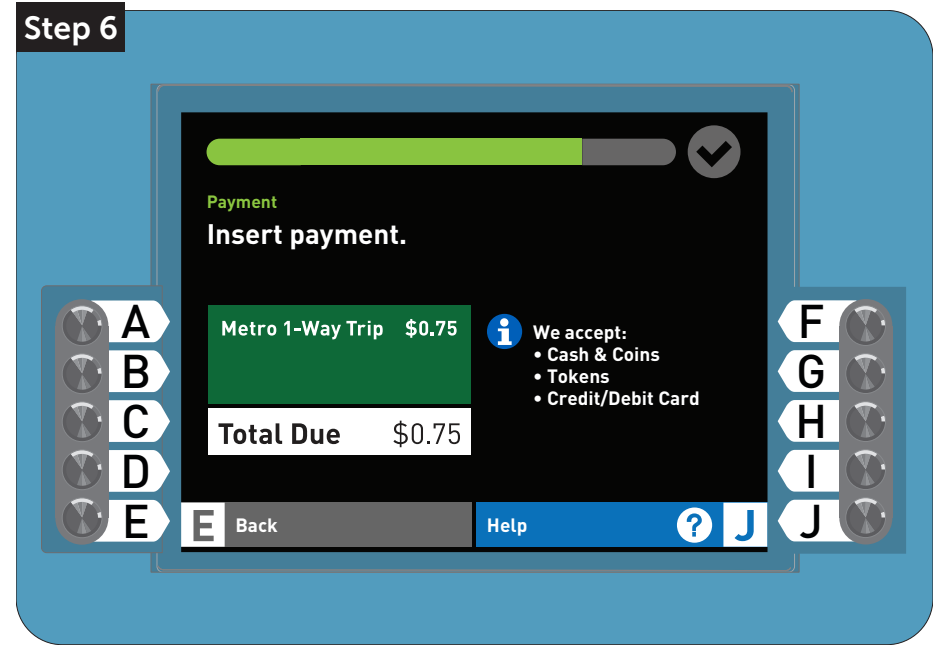

Reload Senior 62+/Disabled/Medicare Reduced Fare TAP card + 1-Way Trip

Step 1

Westlake/MacArthur Park 2/24/15 2:51PM

tap

A	A English	Español	F
B	B		G
C	C		H
D	D		I
E	E		J

Step 2

A TAP card is required to ride Metro Rail & Orange Line.

A	A Buy a TAP card	Reload your TAP card	F
B	• \$1 each		G
C	• Reusable	TAP card Balance	H
D	• One card per rider		I
E	Non-Metro Transfer	Help	J

Step 3

Reload TAP card
Tap card below.

A	CREDIT Credits	TAP HERE TAP Aquí	BILLS Billetes	F
B				G
C				H
D	AUDIO			I
E				J

Step 4

Reload TAP card
Select an option.

A	A Metro Pass	Stored Value	F
B	Single and unlimited rides on Metro.	Pay per ride on Metro and other transit agencies.	G
C		TAP card Balance	H
D			I
E	E Metro 1-Way Trip (Peak)	Help	J

Select "E" to save time when purchasing a 1-Way Trip.

Reload Senior 62+/Disabled/Medicare Reduced Fare TAP card + 1-Way Trip

Reload Senior 62+/Disabled/Medicare Reduced Fare TAP card + 1-Way Trip

Step 9