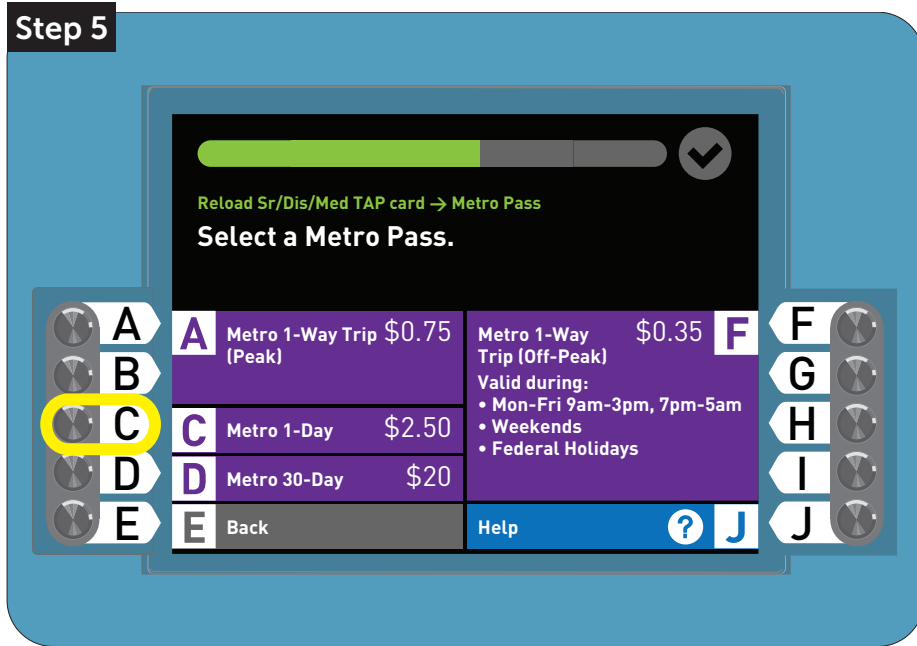

Reload Senior 62+/Disabled/Medicare Reduced Fare TAP card + Day Pass

Step 1

Westlake/MacArthur Park 2/24/15 2:51PM

tap

A	A English	Español	F
B	B		G
C	C		H
D	D		I
E	E		J

Step 2

A TAP card is required to ride Metro Rail & Orange Line.

A	Buy a TAP card	Reload your TAP card	F
B	• \$1 each		G
C	• Reusable		H
D	• One card per rider	TAP card Balance	I
E	Non-Metro Transfer	Help	J

Step 3

Reload TAP card

Tap card below.

A	CREDIT	TAP HERE	BILLS	F
B	AUDIO			G
C				H
D				I
E				J

Step 4

Reload TAP card

Select an option.

A	Metro Pass	Stored Value	F
B	Single and unlimited rides on Metro.	Pay per ride on Metro and other transit agencies.	G
C		TAP card Balance	H
D			I
E	Metro 1-Way Trip (Peak)	Help	J

Reload Senior 62+/Disabled/Medicare Reduced Fare TAP card + Day Pass

Reload Senior 62+/Disabled/Medicare Reduced Fare TAP card + Day Pass

Step 9