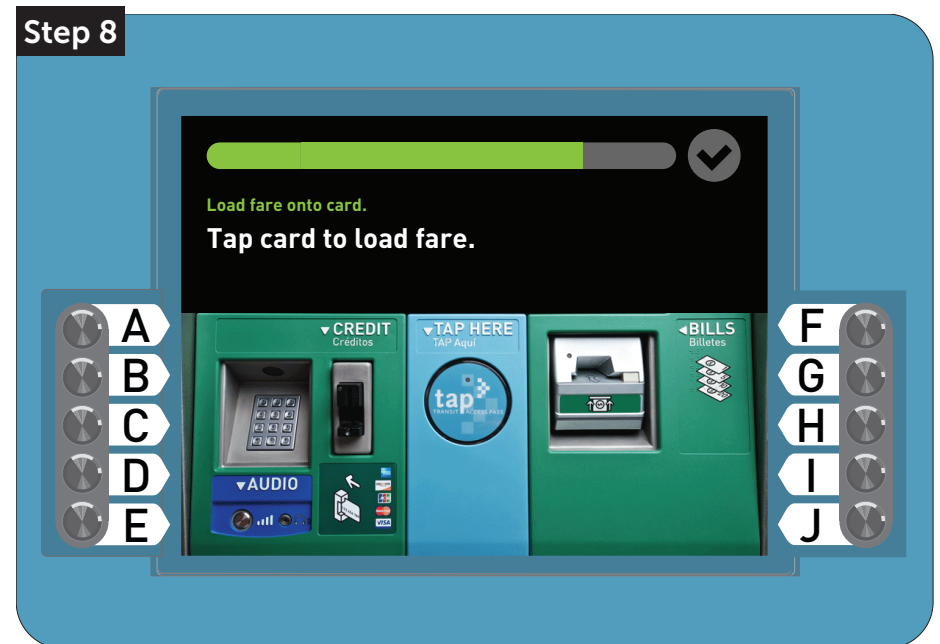

Reload Senior 62+/Disabled/Medicare Reduced Fare TAP card + Day Pass

Step 1

Westlake/MacArthur Park 2/24/15 2:51PM

tap

A	A English	Español	F
B	B		G
C	C		H
D	D		I
E	E		J

Step 2

A TAP card is required to ride Metro Rail & Orange Line.

A	Buy a TAP card	Reload your TAP card	F
B	• \$1 each		G
C	• Reusable		H
D	• One card per rider	TAP card Balance	I
E	Non-Metro Transfer	Help	J

Step 3

Reload TAP card

Tap card below.

A	CREDIT	TAP HERE	BILLS	F
B	AUDIO			G
C				H
D				I
E				J

Step 4

Reload TAP card

Select an option.

A	Metro Pass	Stored Value	F
B	Single and unlimited rides on Metro.	Pay per ride on Metro and other transit agencies.	G
C		TAP card Balance	H
D			I
E	Metro 1-Way Trip (Peak)	Help	J

Reload Senior 62+/Disabled/Medicare Reduced Fare TAP card + Day Pass

Reload Senior 62+/Disabled/Medicare Reduced Fare TAP card + Day Pass

Step 9