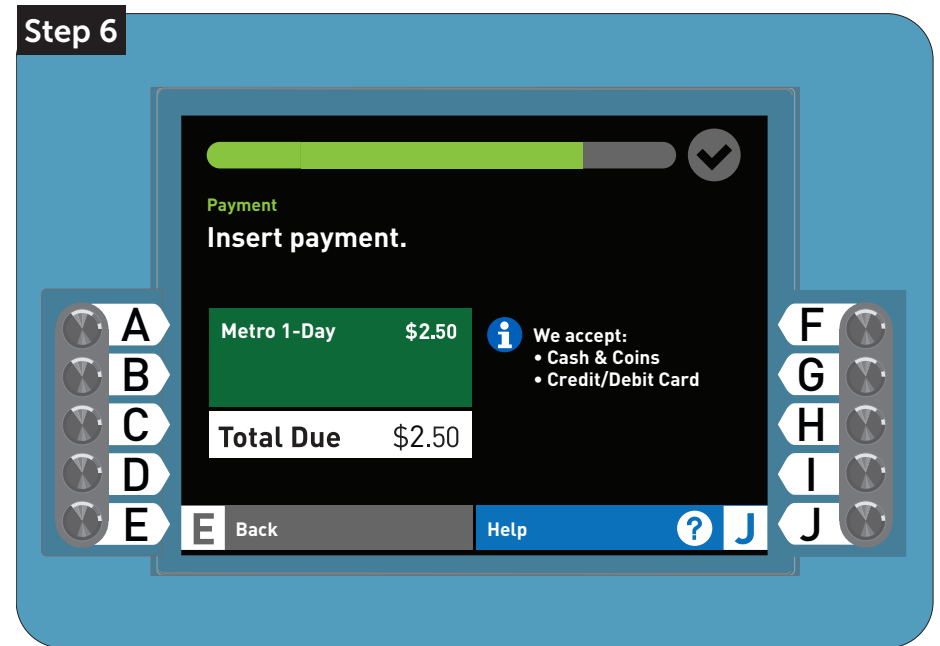

A	Buy a TAP card	Reload your TAP card	F
B	• \$1 each		G
C	• Reusable		H
D	• One card per rider	TAP card Balance	I
E	Non-Metro Transfer	Help	J

Step 3

Reload TAP card

Tap card below.

A	CREDIT	TAP HERE	BILLS	F
B	AUDIO			G
C				H
D				I
E				J

Step 4

Reload TAP card

Select an option.

A	Metro Pass	Stored Value	F
B	Single and unlimited rides on Metro.	Pay per ride on Metro and other transit agencies.	G
C		TAP card Balance	H
D			I
E	Metro 1-Way Trip (Peak)	Help	J

Reload Senior 62+/Disabled/Medicare Reduced Fare TAP card + Day Pass

Reload Senior 62+/Disabled/Medicare Reduced Fare TAP card + Day Pass

Step 9