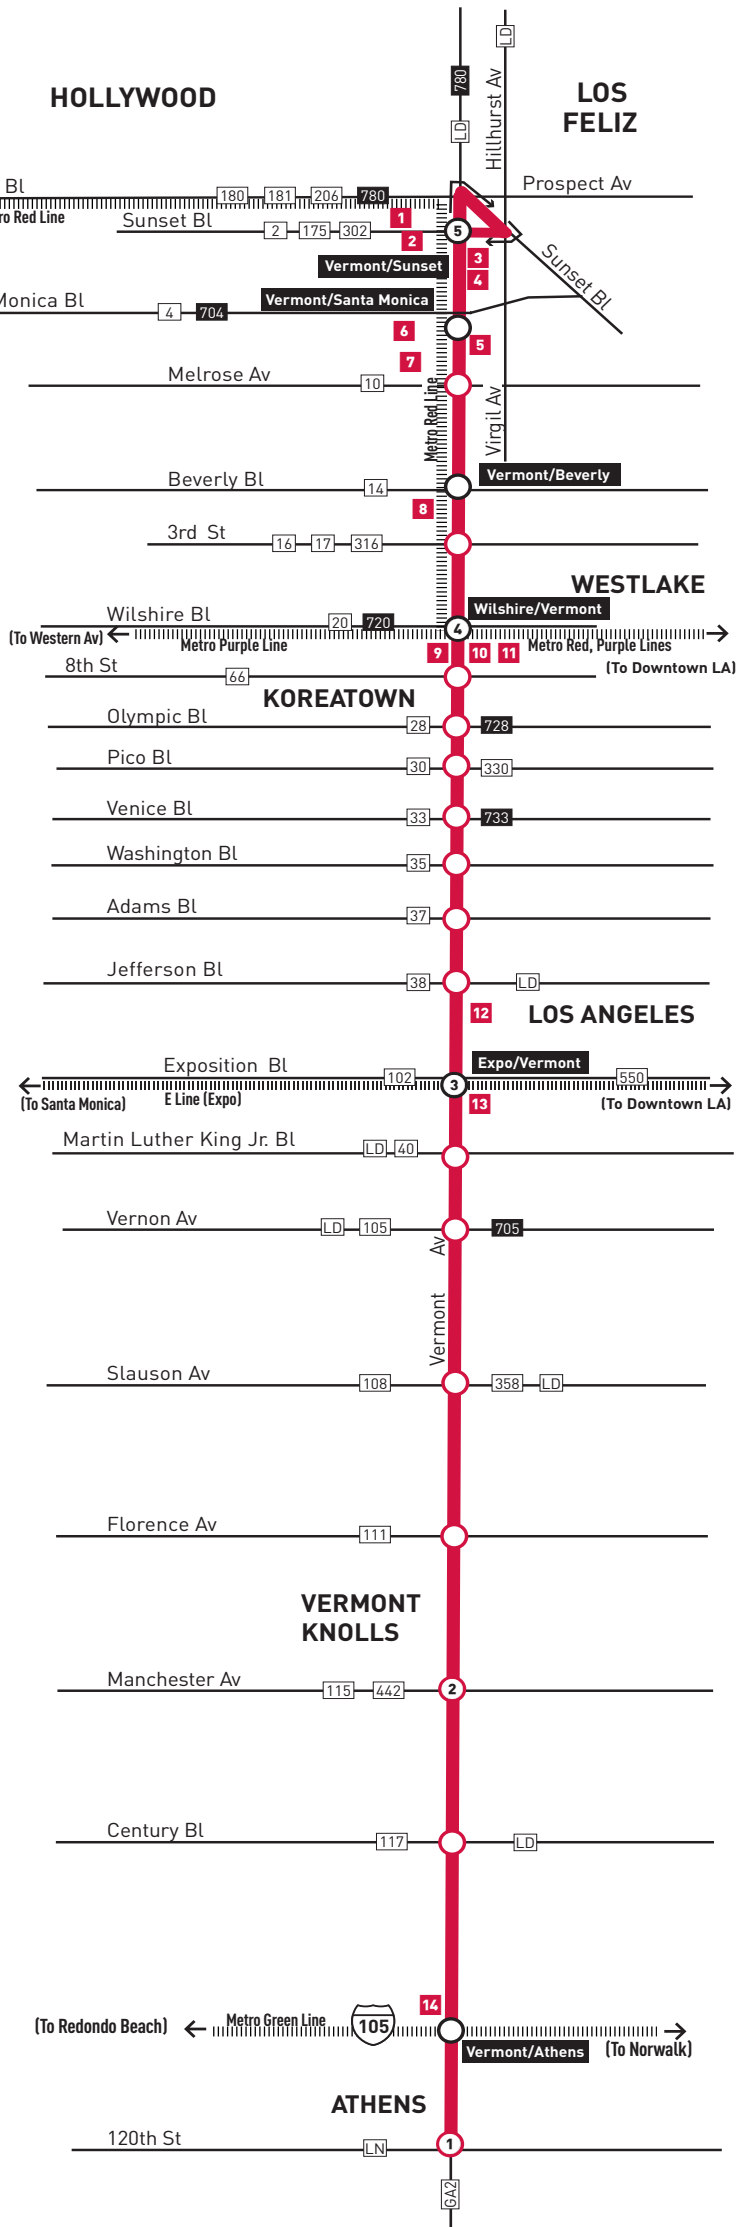

LEGEND

- Line 754 Route
- Metro Rapid Stop
- # Timepoint
- Metro Rail
- Metro Rail Station & Rapid Stop
- Metro Rail Station & Timepoint
- CE LADOT Commuter Express
- GA GTrans (Gardena)
- LD LADOT DASH
- LN County of LA - The Link

MAP NOTES

- 1 Kaiser Hospital**
- 2 Vermont/Sunset Station**
Metro Rail Red Line, Metro 2, 175, 180, 181, 204, 206, 302, 754, 780; LD Hollywood, LD Los Feliz, Observatory
- 3 Children's Hospital of Los Angeles**
- 4 Queen of Angels Hollywood Presbyterian Medical Center**
- 5 Vermont/Santa Monica Station**
Metro Rail Red Line, Metro 4, 204, 704, 754; LD Hollywood
- 6 Los Angeles City College**
- 7 Braille Institute**
- 8 Vermont/Beverly Station**
Metro Rail Red Line, Metro 14, 204, 754
- 9 Wilshire/Vermont Station**
Metro Rail Red, Purple Lines, Metro 18, 20, 51, 52, 201, 204, 351, 720, 754; LD Wilshire Center/ Koreatown
- 10 Metro Customer Center 3183 Wilshire Bl, Ste 174**
- 11 Southwestern University School of Law**
- 12 University of Southern California**
- 13 LA Coliseum**
Metro Rail E Line (Expo) Metro 204, 754
- 14 Vermont/Athens Station**
Metro Rail Green Line, Metro 204, 206, 209, 754; LN Athens; GA2