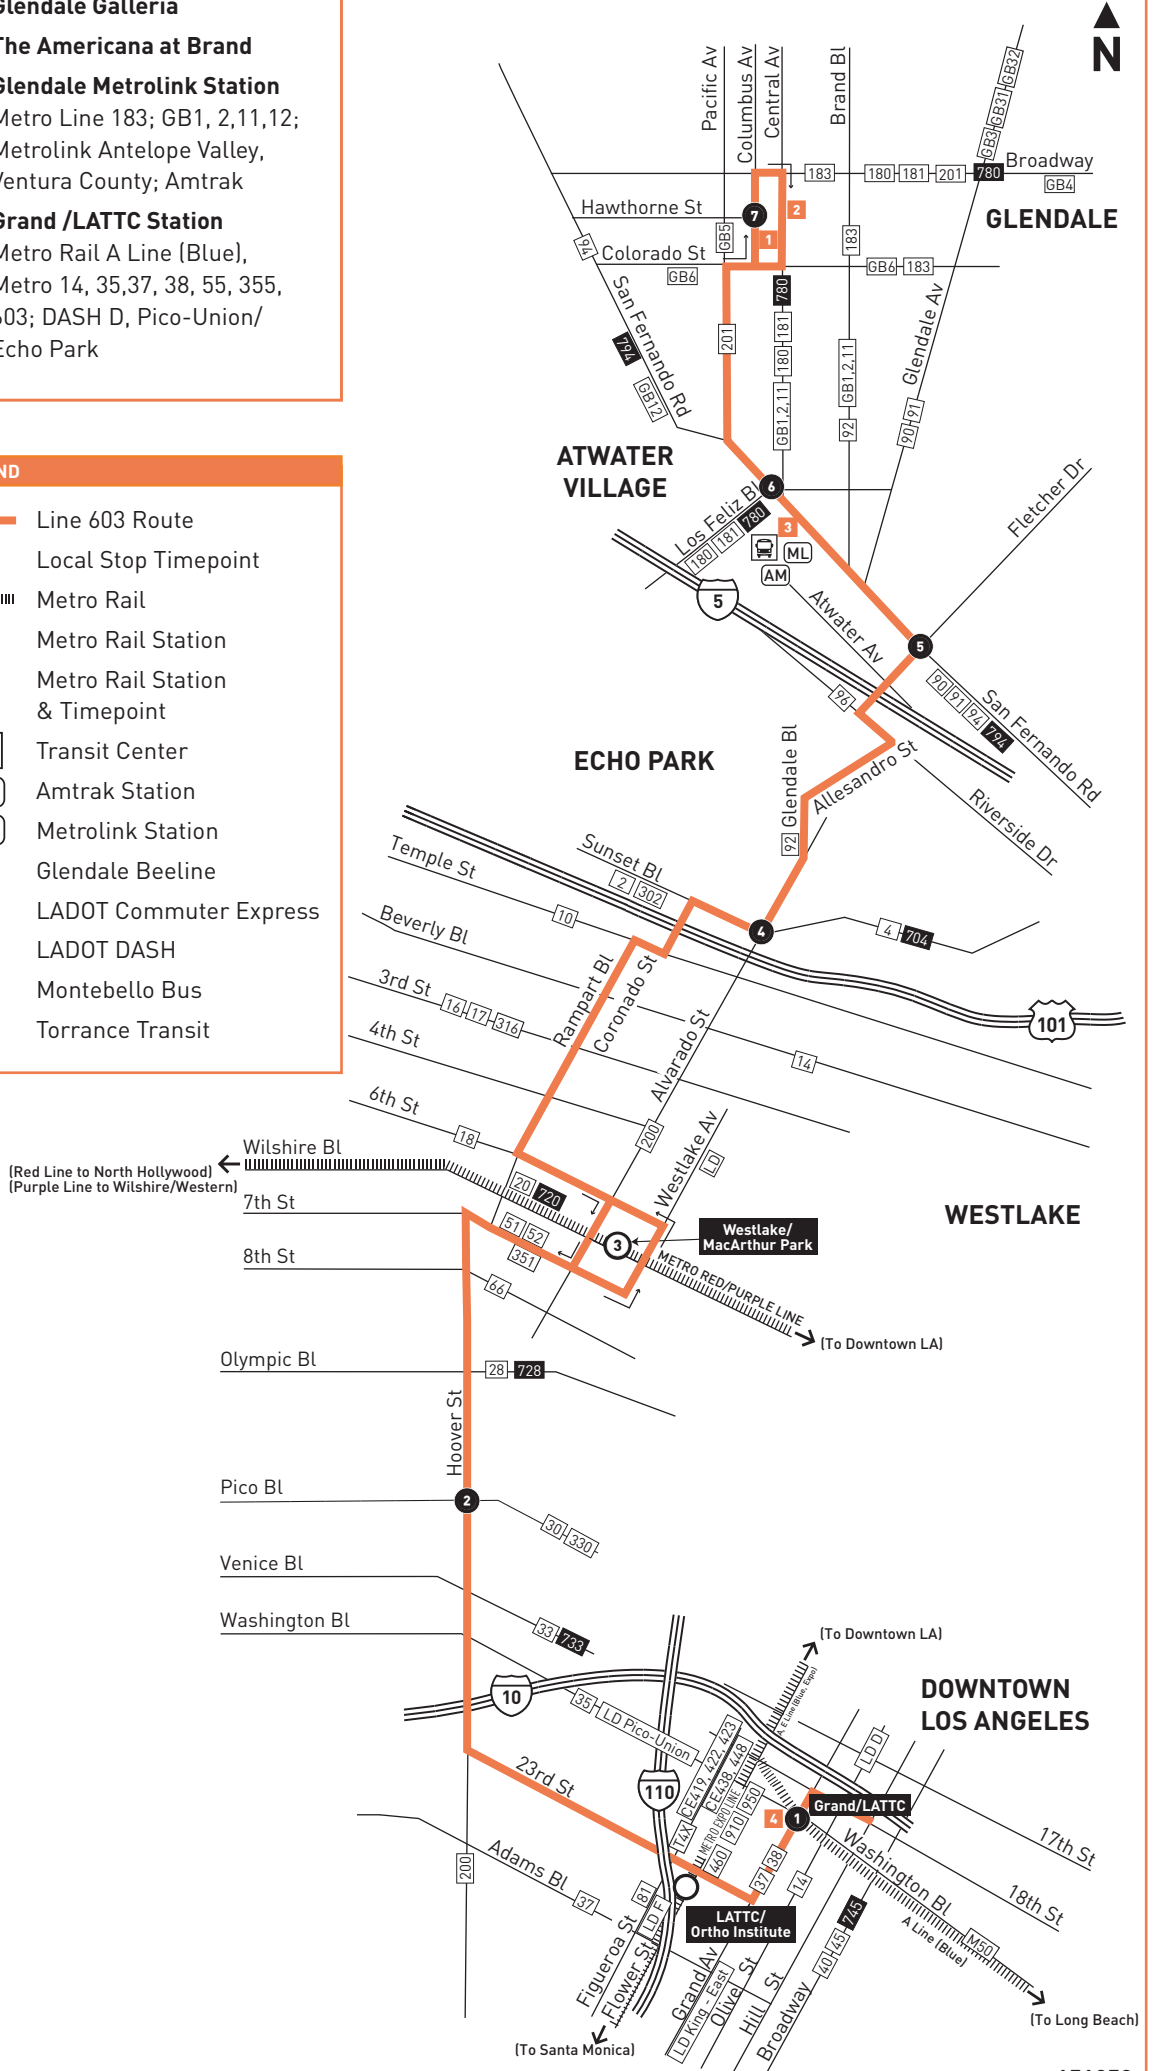

MAP NOTES

- 1 Glendale Galleria**
- 2 The Americana at Brand**
- 3 Glendale Metrolink Station**  
Metro Line 183; GB1, 2,11,12;  
Metrolink Antelope Valley,  
Ventura County; Amtrak
- 4 Grand /LATTC Station**  
Metro Rail A Line (Blue),  
Metro 14, 35,37, 38, 55, 355,  
603; DASH D, Pico-Union/  
Echo Park

LEGEND

-  Line 603 Route
-  Local Stop Timepoint
-  Metro Rail
-  Metro Rail Station
-  Metro Rail Station & Timepoint
-  Transit Center
-  Amtrak Station
-  Metrolink Station
- GB Glendale Beeline
- CE LADOT Commuter Express
- LD LADOT DASH
- M Montebello Bus
- T Torrance Transit

## Northbound Al Norte (Approximate Times/Tiempos Aproximados)