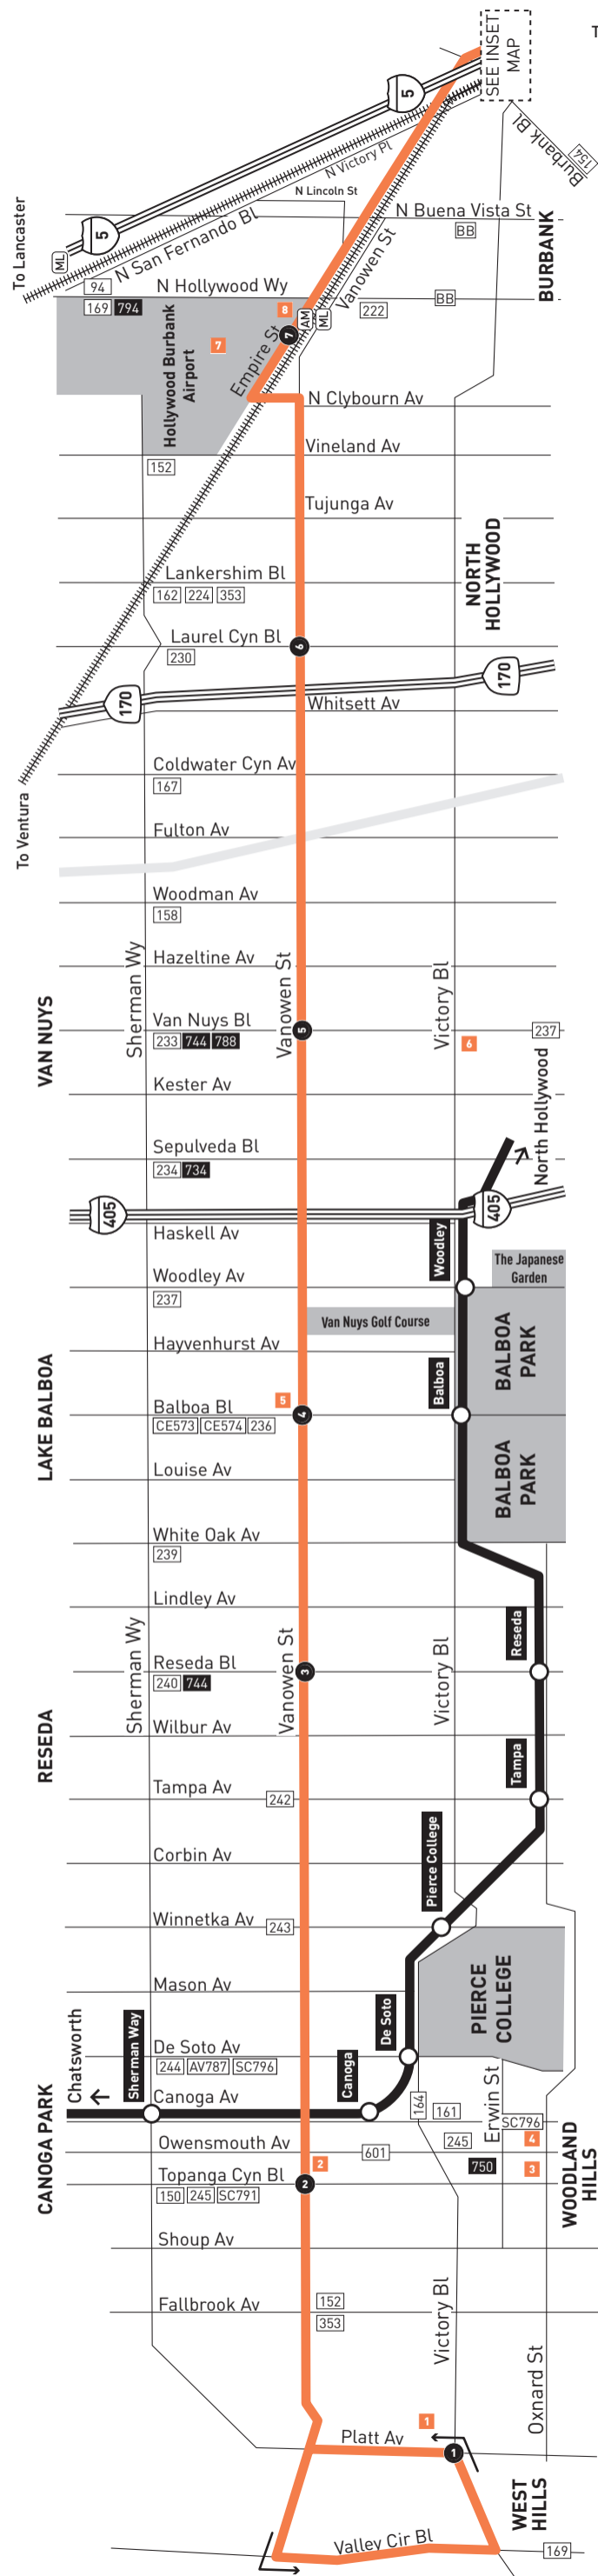

To Los Angeles

INSET MAP

MAP NOTES

- 1 Fallbrook Center**
- 2 Westfield Topanga**
- 3 Westfield Promenade**
- 4 Warner Center Transit Hub**  
Metro 245, 601, 750; CE422; LA County Beach Bus; VCTC Conejo Connection
- 5 Van Nuys Airport**
- 6 Van Nuys High School**
- 7 Hollywood Burbank Airport**
- 8 Burbank Regional Intermodal Transportation Center**  
Metro 169, 222; BB Noho / Airport
- 9 Burbank High School**
- 10 Burbank Downtown Station**  
Metro 92, 96, 154, 155, 164, 165; SC794; BB Media District, Airport/Empire; Megabus; Amtrak; Metrolink Antelope Valley Line, Ventura County Lines

Monday through Friday

Effective Dec 15 2019

Eastbound Al Este (Approximate Times / Tiempos Aproximados)

Table with 8 columns (1-8) and multiple rows of train arrival and departure times for stations: WEST HILLS, CANOGA PARK, RESEDA, LAKE BALBOA, VAN NUYS, NORTH HOLLYWOOD, BURBANK. Includes a route diagram at the top.

Monday through Friday

Westbound Al Oeste (Approximate Times / Tiempos Aproximados)

Table with 8 columns (8-1) and multiple rows of train arrival and departure times for stations: BURBANK, NORTH HOLLYWOOD, VAN NUYS, LAKE BALBOA, RESEDA, CANOGA PARK, WEST HILLS. Includes a route diagram at the top.

Eastbound Al Este (Approximate Times / Tiempos Aproximados)

Westbound Al Oeste (Approximate Times / Tiempos Aproximados)

Table with 14 columns for stations (West Hills, Canoga Park, Reseda, Lake Balboa, Van Nuys, North Hollywood, Burbank) and 14 rows of departure times for Eastbound and Westbound services.