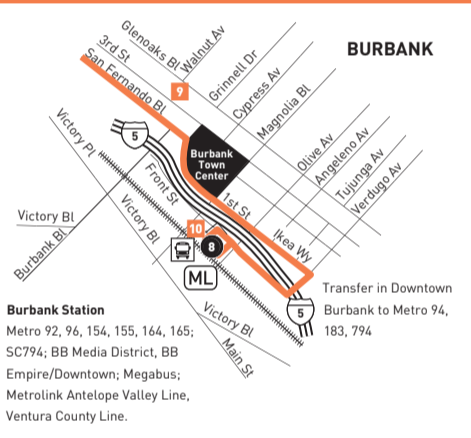

To Los Angeles

INSET MAP

MAP NOTES

- 1 Fallbrook Center**
- 2 Westfield Topanga**
- 3 Westfield Promenade**
- 4 Warner Center Transit Hub**  
Metro 245, 601, 750; CE422; LA County Beach Bus; VCTC Conejo Connection
- 5 Van Nuys Airport**
- 6 Van Nuys High School**
- 7 Hollywood Burbank Airport**
- 8 Burbank Regional Intermodal Transportation Center**  
Metro 169, 222; BB Noho / Airport
- 9 Burbank High School**
- 10 Burbank Downtown Station**  
Metro 92, 96, 154, 155, 164, 165; SC794; BB Media District, Airport/Empire; Megabus; Amtrak; Metrolink Antelope Valley Line, Ventura County Lines

LEGEND

- Line 165
- Orange Line Route
- Metrolink Rail
- Local Stop Timepoint
- Metro Orange Line Station
- Transit Center
- Amtrak Station
- Metrolink Station
- AV Antelope Valley Transit Authority
- BB Burbank Bus
- CE LADOT Commuter Express
- SC Santa Clarita Transit

Monday through Friday

Effective Dec 15 2019

Eastbound Al Este (Approximate Times / Tiempos Aproximados)

Table with 8 columns (1-8) and multiple rows of train arrival and departure times for stations: WEST HILLS, CANOGA PARK, RESEDA, LAKE BALBOA, VAN NUYS, NORTH HOLLYWOOD, BURBANK. Includes a route diagram at the top.

Monday through Friday

Westbound Al Oeste (Approximate Times / Tiempos Aproximados)

Table with 8 columns (8-1) and multiple rows of train arrival and departure times for stations: BURBANK, NORTH HOLLYWOOD, VAN NUYS, LAKE BALBOA, RESEDA, CANOGA PARK, WEST HILLS. Includes a route diagram at the top.