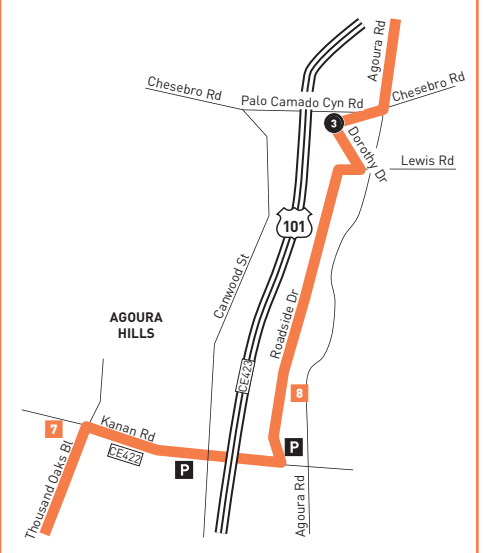

ROUTE MAP

CANOGA PARK WARNER CENTER

INSET MAP 1

LEGEND

- Route of Line 161
- Route of Line 161 Monday thru Saturday
- Route of Orange Line
- Local Stop Timepoint
- Metro Orange Line Station
- Antelope Valley Transit Authority
- LADOT Commuter Express
- Santa Clarita Transit
- Thousand Oaks Transit
- Ventura Intercity Service Transit Authority

INSET MAP LEGEND

- Park/Ride Lots

MAP NOTES

- 1 Thousand Oaks Transit Center**
Metro 161; TO-1, 2, 3, 4: VCTC Conejo Connection; CE422, CE423
- 2 Thousand Oaks Civic Arts Plaza and City Hall**
- 3 Gardens of the World**
- 4 United States Postal Service**
- 5 The Promenade at Westlake**
- 6 Hyatt Westlake Plaza**
- 7 Twin Oaks Shopping Center**
- 8 Whizins Center**
- 9 Westfield Topanga**
- 10 Westfield Promenade**
- 11 Kaiser Permanente**

INSET MAP 2

Monday through Friday

161

Effective Dec 15 2019

Eastbound *Al Este* (Approximate Times / Tiempos Aproximados)

THOUSAND OAKS	WESTLAKE VILLAGE	AGOURA HILLS	CALABASAS	WOODLAND HILLS	CANOGA PARK
1	2	3	4	5	6
Thousand Oaks Transit Center	Westlake & Townsgate	Dorothy & Chesebro	Parkway Calabasas & Calabasas Road	Ventura & Topanga Canyon	Canoga Station
5:43A	5:54A	6:17A	6:31A	6:42A	6:48A
—	6:51	7:15	7:29	7:42	7:48
7:33	7:45	8:09	8:23	8:35	8:42
8:33	8:45	9:09	9:23	9:35	9:42
9:31	9:43	10:07	10:21	10:33	10:40
10:31	10:43	11:07	11:21	11:33	11:40
11:31	11:43	12:07P	12:21P	12:33P	12:40P
12:31P	12:43P	1:07	1:21	1:33	1:40
1:29	1:41	2:05	2:19	2:33	2:40
2:11	2:23	2:48	3:03	3:18	3:26
2:39	2:51	3:15	3:31	3:47	3:56
3:08	3:21	3:46	4:02	4:18	4:27
3:35	3:48	4:13	4:29	4:44	4:53
4:01	4:14	4:39	4:55	5:10	5:19
4:27	4:40	5:05	5:21	5:36	5:45
4:55	5:07	5:31	5:47	6:02	6:09
5:36	5:48	6:12	6:28	6:42	6:49
6:30	6:41	7:05	7:20	7:32	7:38
7:26	7:37	8:01	8:16	8:28	8:34
8:20	8:31	8:55	9:10	9:22	9:28