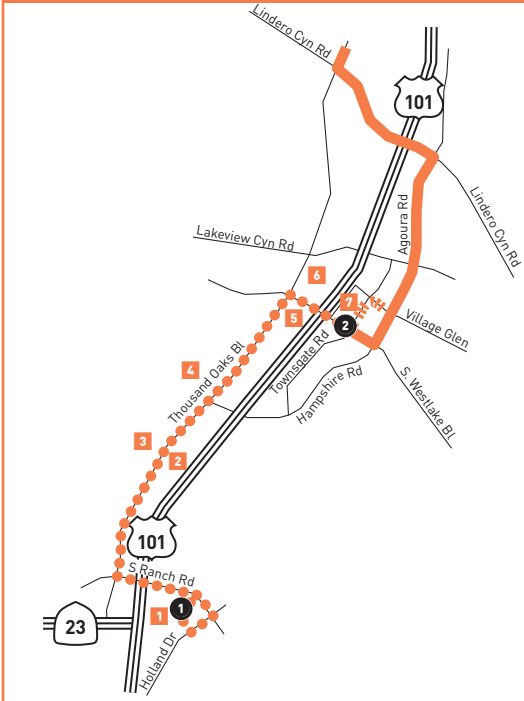

ROUTE MAP

CANOGA PARK WARNER CENTER

INSET MAP 1

LEGEND

- Route of Line 161
- Route of Line 161 Monday thru Saturday
- Route of Orange Line
- Local Stop Timepoint
- Metro Orange Line Station
- Antelope Valley Transit Authority
- LADOT Commuter Express
- Santa Clarita Transit
- Thousand Oaks Transit
- Ventura Intercity Service Transit Authority

INSET MAP LEGEND

- Park/Ride Lots

MAP NOTES

- 1 Thousand Oaks Transit Center**
Metro 161; TO-1, 2, 3, 4: VCTC Conejo Connection; CE422, CE423
- 2 Thousand Oaks Civic Arts Plaza and City Hall**
- 3 Gardens of the World**
- 4 United States Postal Service**
- 5 The Promenade at Westlake**
- 6 Hyatt Westlake Plaza**
- 7 Twin Oaks Shopping Center**
- 8 Whizins Center**
- 9 Westfield Topanga**
- 10 Westfield Promenade**
- 11 Kaiser Permanente**

INSET MAP 2

Monday through Friday

161

Effective Dec 15 2019

Eastbound *Al Este* (Approximate Times / Tiempos Aproximados)

THOUSAND OAKS	WESTLAKE VILLAGE	AGOURA HILLS	CALABASAS	WOODLAND HILLS	CANOGA PARK
1	2	3	4	5	6
Thousand Oaks Transit Center	Westlake & Townsgate	Dorothy & Chesebro	Parkway Calabasas & Calabasas Road	Ventura & Topanga Canyon	Canoga Station
5:43A	5:54A	6:17A	6:31A	6:42A	6:48A
—	6:51	7:15	7:29	7:42	7:48
7:33	7:45	8:09	8:23	8:35	8:42
8:33	8:45	9:09	9:23	9:35	9:42
9:31	9:43	10:07	10:21	10:33	10:40
10:31	10:43	11:07	11:21	11:33	11:40
11:31	11:43	12:07P	12:21P	12:33P	12:40P
12:31P	12:43P	1:07	1:21	1:33	1:40
1:29	1:41	2:05	2:19	2:33	2:40
2:11	2:23	2:48	3:03	3:18	3:26
2:39	2:51	3:15	3:31	3:47	3:56
3:08	3:21	3:46	4:02	4:18	4:27
3:35	3:48	4:13	4:29	4:44	4:53
4:01	4:14	4:39	4:55	5:10	5:19
4:27	4:40	5:05	5:21	5:36	5:45
4:55	5:07	5:31	5:47	6:02	6:09
5:36	5:48	6:12	6:28	6:42	6:49
6:30	6:41	7:05	7:20	7:32	7:38
7:26	7:37	8:01	8:16	8:28	8:34
8:20	8:31	8:55	9:10	9:22	9:28