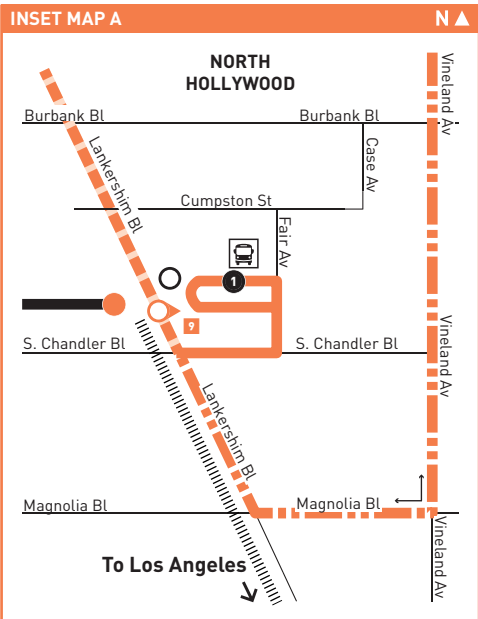

ROUTE MAP

- MAP NOTES**
- 1 Fallbrook Center**
 - 2 West Hills Medical Center**
 - 3 Cleveland High School**
 - 4 Northridge Hospital**
 - 5 Van Nuys Airport**
 - 6 Kaiser-Permanente Hospital**
 - 7 Sun Valley Metrolink Station**
Metro 94, 794; Metrolink Antelope Valley Line
 - 8 Hollywood Burbank Airport**
 - 9 North Hollywood Red & Orange Line Stations**
Metro 152, 154, 162, 183, 224, 237, 353, 501, 656 Owl, Metro Red Line, Metro Orange Line; BB Media District, BB Noho/Airport; CE549; SC757

- LEGEND**
- Route of Lines 152, 353
 - Route Line 152 only
 - Route of Line 353 only
 - Metro Red Line
 - Local Stop Timepoint
 - Limited Stop Timepoint
 - Limited Stop
 - Limited Stop - Single Direction Only
 - Transit Center
 - Metrolink Station
 - Metro Orange Line Station
 - AV Antelope Valley Transit Authority
 - BB Burbank Bus
 - CE LADOT Commuter Express
 - SC Santa Clarita Transit

- INSET MAP A**
- North Hollywood Red Line Station
 - Metro Orange Line
 - Metro Orange Line Station
 - Stop & Timepoint
 - Limited Stop

North on Vineland - West on Roscoe - South on Fallbrook (Approximate Times)

Sunday and Holiday Schedules

Sunday and Holiday Schedule in effect on New Year's Day, Memorial Day, Independence Day, Labor Day, Thanksgiving Day and Christmas Day.

Nextrip

Text "metro" and your intersection or stop number to 41411 (example: metro vignes&cesarchavez or metro 1563). You can also visit m.metro.net or call 511 and say "Nextrip".