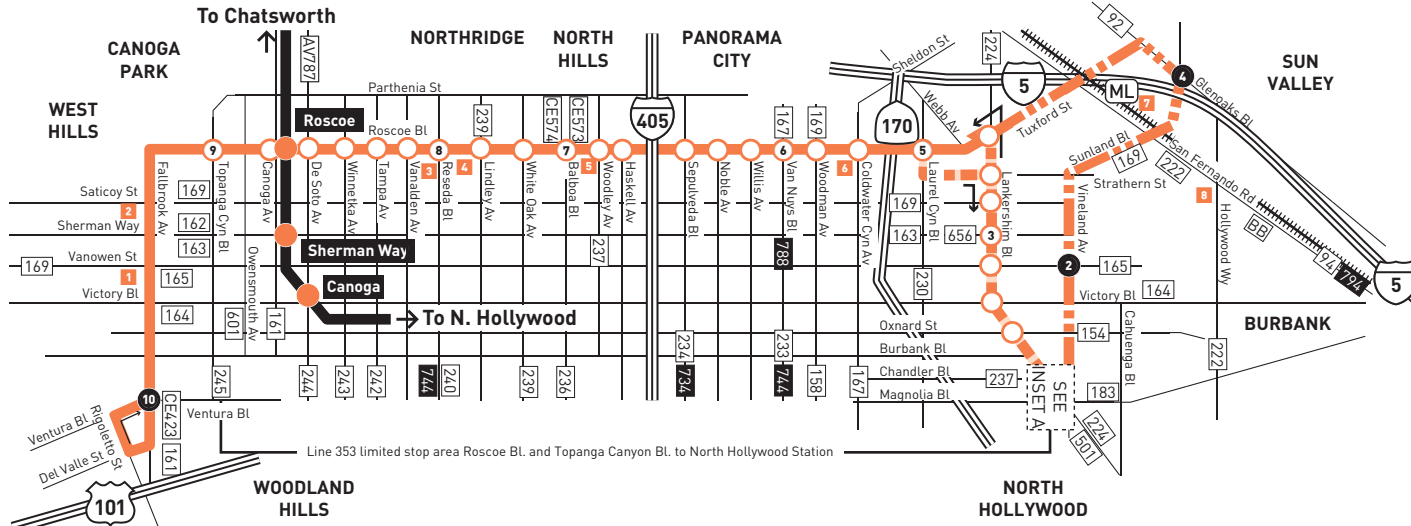

ROUTE MAP

- MAP NOTES**
- 1 Fallbrook Center**
 - 2 West Hills Medical Center**
 - 3 Cleveland High School**
 - 4 Northridge Hospital**
 - 5 Van Nuys Airport**
 - 6 Kaiser-Permanente Hospital**
 - 7 Sun Valley Metrolink Station**
Metro 94, 794; Metrolink Antelope Valley Line
 - 8 Hollywood Burbank Airport**
 - 9 North Hollywood Red & Orange Line Stations**
Metro 152, 154, 162, 183, 224, 237, 353, 501, 656 Owl, Metro Red Line, Metro Orange Line; BB Media District, BB Noho/Airport; CE549; SC757

- LEGEND**
- Route of Lines 152, 353
 - Route Line 152 only
 - Route of Line 353 only
 - Metro Red Line
 - Local Stop Timepoint
 - Limited Stop Timepoint
 - Limited Stop
 - Limited Stop - Single Direction Only
 - Transit Center
 - Metrolink Station
 - Metro Orange Line Station
 - AV Antelope Valley Transit Authority
 - BB Burbank Bus
 - CE LADOT Commuter Express
 - SC Santa Clarita Transit

- INSET MAP A**
- North Hollywood Red Line Station
 - Metro Orange Line
 - Metro Orange Line Station
 - Stop & Timepoint
 - Limited Stop

North on Vineland - West on Roscoe - South on Fallbrook (Approximate Times)

Sunday and Holiday Schedules

Sunday and Holiday Schedule in effect on New Year's Day, Memorial Day, Independence Day, Labor Day, Thanksgiving Day and Christmas Day.

Nextrip

Text "metro" and your intersection or stop number to 41411 (example: metro vignes&cesarchavez or metro 1563). You can also visit m.metro.net or call 511 and say "Nextrip".