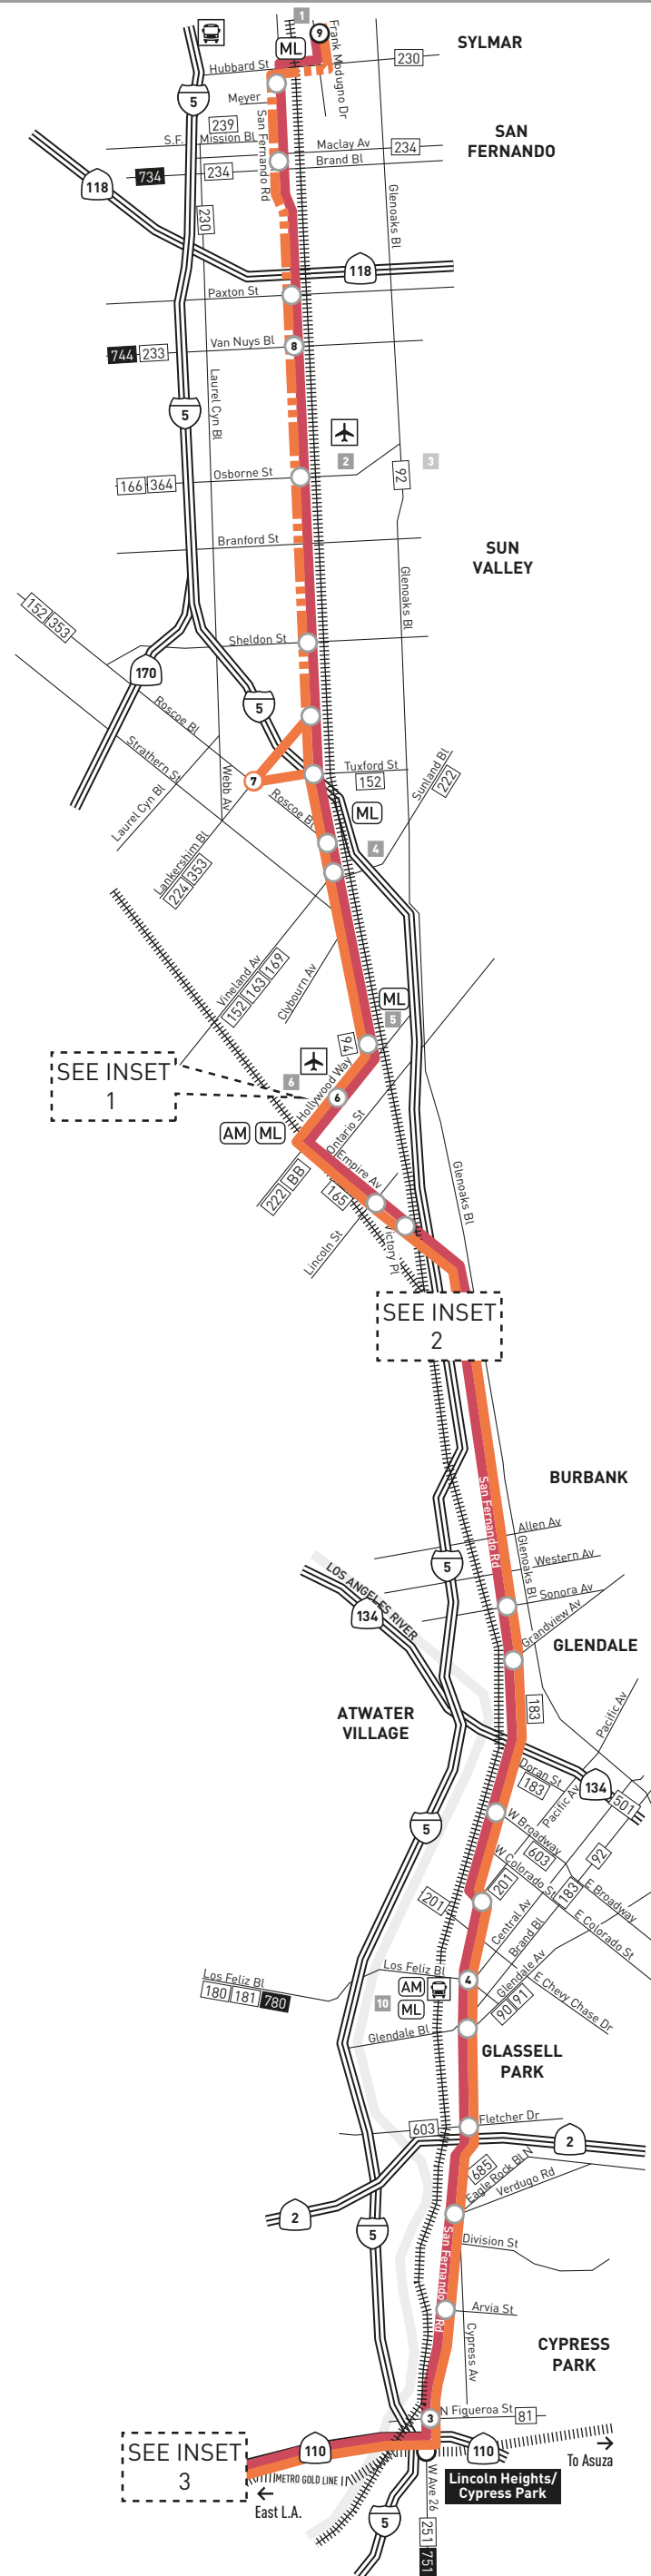

ROUTE MAP

SEE INSET 1

SEE INSET 2

SEE INSET 3

LEGEND

- Line 94 Route
- Line 94 Route Extension on Saturday and Sunday
- Line 794 Route
- Local Timepoint
- Rapid and Local Timepoint
- Rapid and Local Stop
- Rapid and Local Stop - Single Direction Only
- Metro Rail
- Metrolink, Amtrak
- Metro Rail Station
- Metro Rail Station Entrance
- Transit Center
- Amtrak Station
- Metrolink Station
- BurbankBus
- LADOT Commuter Express
- Glendale Beeline
- Santa Clarita Transit

- MAP NOTES**
- 1 Sylmar Station**
Metro 92, 94 (Weekends Only), 230, 236, 239, 734, 794; CE574; Metrolink Antelope Valley Line
 - 2 Whiteman Airport**
 - 3 Hansen Dam Lake, Park and Golf Course**
 - 4 Sun Valley Metrolink Station**
Metro 94, 794; Metrolink Antelope Valley Line
 - 5 Burbank Airport - North Station**
Metro 94, 169, 222, 794; BB Golden State; Metrolink Antelope County Line
 - 6 Hollywood Burbank Airport**
 - 7 Burbank Regional Intermodal Transportation Center**
Metro 169, 222; BB NoHo/Airport
 - 8 Burbank Town Center**
 - 9 Downtown Burbank Station**
Metro 92, 96, 154, 155, 164, 165; SC794; BB Media District; Megabus; Metrolink Antelope Valley Line, Ventura County Lines
 - 10 Glendale Station**
Metro 183; GB1, 2, 11, 12; Amtrak; Metrolink Antelope Valley Line, Ventura County Line