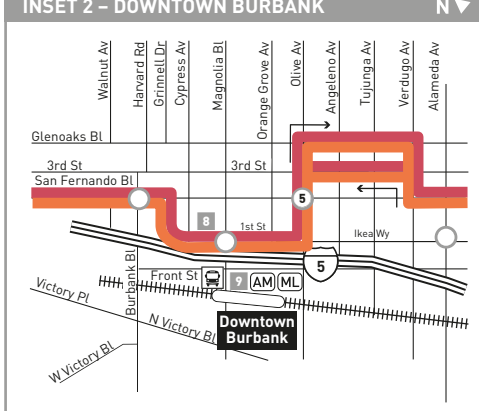

ROUTE MAP

SEE INSET 1

SEE INSET 2

SEE INSET 3

LEGEND

- Line 94 Route
- Line 94 Route Extension on Saturday and Sunday
- Line 794 Route
- Local Timepoint
- Rapid and Local Timepoint
- Rapid and Local Stop
- Rapid and Local Stop - Single Direction Only
- Metro Rail
- Metrolink, Amtrak
- Metro Rail Station
- Metro Rail Station Entrance
- Transit Center
- Amtrak Station
- Metrolink Station
- BurbankBus
- LADOT Commuter Express
- Glendale Beeline
- Santa Clarita Transit

- MAP NOTES**
- 1 Sylmar Station**
Metro 92, 94 (Weekends Only), 230, 236, 239, 734, 794; CE574; Metrolink Antelope Valley Line
 - 2 Whiteman Airport**
 - 3 Hansen Dam Lake, Park and Golf Course**
 - 4 Sun Valley Metrolink Station**
Metro 94, 794; Metrolink Antelope Valley Line
 - 5 Burbank Airport - North Station**
Metro 94, 169, 222, 794; BB Golden State; Metrolink Antelope County Line
 - 6 Hollywood Burbank Airport**
 - 7 Burbank Regional Intermodal Transportation Center**
Metro 169, 222; BB NoHo/Airport
 - 8 Burbank Town Center**
 - 9 Downtown Burbank Station**
Metro 92, 96, 154, 155, 164, 165; SC794; BB Media District; Megabus; Metrolink Antelope Valley Line, Ventura County Lines
 - 10 Glendale Station**
Metro 183; GB1, 2, 11, 12; Amtrak; Metrolink Antelope Valley Line, Ventura County Line