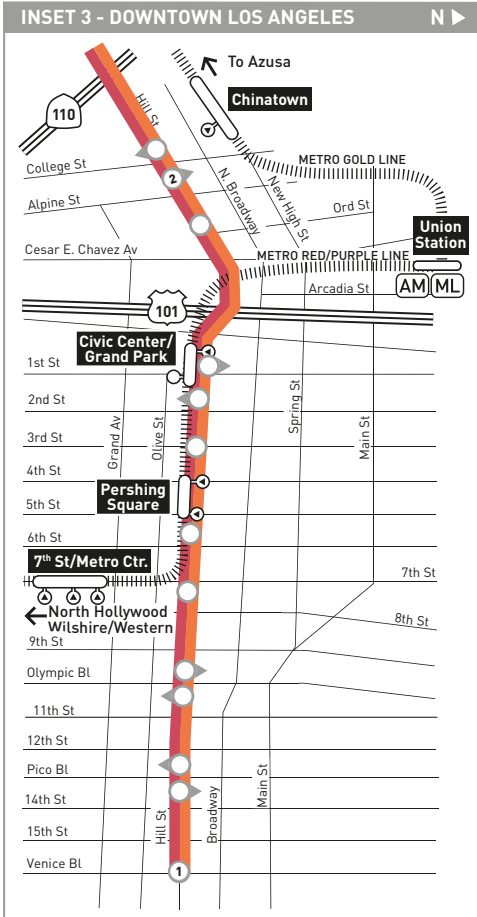

ROUTE MAP

SEE INSET 1

SEE INSET 2

SEE INSET 3

LEGEND

- Line 94 Route
- Line 94 Route Extension on Saturday and Sunday
- Line 794 Route
- Local Timepoint
- Rapid and Local Timepoint
- Rapid and Local Stop
- Rapid and Local Stop - Single Direction Only
- Metro Rail
- Metrolink, Amtrak
- Metro Rail Station
- Metro Rail Station Entrance
- Transit Center
- Amtrak Station
- Metrolink Station
- BurbankBus
- LADOT Commuter Express
- Glendale Beeline
- Santa Clarita Transit

- MAP NOTES**
- 1 Sylmar Station**
Metro 92, 94 (Weekends Only), 230, 236, 239, 734, 794; CE574; Metrolink Antelope Valley Line
 - 2 Whiteman Airport**
 - 3 Hansen Dam Lake, Park and Golf Course**
 - 4 Sun Valley Metrolink Station**
Metro 94, 794; Metrolink Antelope Valley Line
 - 5 Burbank Airport - North Station**
Metro 94, 169, 222, 794; BB Golden State; Metrolink Antelope County Line
 - 6 Hollywood Burbank Airport**
 - 7 Burbank Regional Intermodal Transportation Center**
Metro 169, 222; BB NoHo/Airport
 - 8 Burbank Town Center**
 - 9 Downtown Burbank Station**
Metro 92, 96, 154, 155, 164, 165; SC794; BB Media District; Megabus; Metrolink Antelope Valley Line, Ventura County Lines
 - 10 Glendale Station**
Metro 183; GB1, 2, 11, 12; Amtrak; Metrolink Antelope Valley Line, Ventura County Line