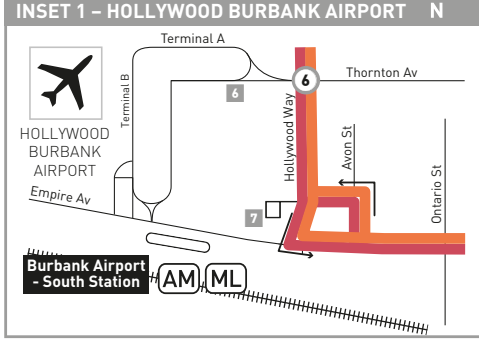

ROUTE MAP

SEE INSET 1

SEE INSET 2

SEE INSET 3

LEGEND

- Line 94 Route
- Line 94 Route Extension on Saturday and Sunday
- Line 794 Route
- Local Timepoint
- Rapid and Local Timepoint
- Rapid and Local Stop
- Rapid and Local Stop - Single Direction Only
- Metro Rail
- Metrolink, Amtrak
- Metro Rail Station
- Metro Rail Station Entrance
- Transit Center
- Amtrak Station
- Metrolink Station
- BurbankBus
- LADOT Commuter Express
- Glendale Beeline
- Santa Clarita Transit

- MAP NOTES**
- 1 Sylmar Station**
Metro 92, 94 (Weekends Only), 230, 236, 239, 734, 794; CE574; Metrolink Antelope Valley Line
 - 2 Whiteman Airport**
 - 3 Hansen Dam Lake, Park and Golf Course**
 - 4 Sun Valley Metrolink Station**
Metro 94, 794; Metrolink Antelope Valley Line
 - 5 Burbank Airport - North Station**
Metro 94, 169, 222, 794; BB Golden State; Metrolink Antelope County Line
 - 6 Hollywood Burbank Airport**
 - 7 Burbank Regional Intermodal Transportation Center**
Metro 169, 222; BB NoHo/Airport
 - 8 Burbank Town Center**
 - 9 Downtown Burbank Station**
Metro 92, 96, 154, 155, 164, 165; SC794; BB Media District; Megabus; Metrolink Antelope Valley Line, Ventura County Lines
 - 10 Glendale Station**
Metro 183; GB1, 2, 11, 12; Amtrak; Metrolink Antelope Valley Line, Ventura County Line