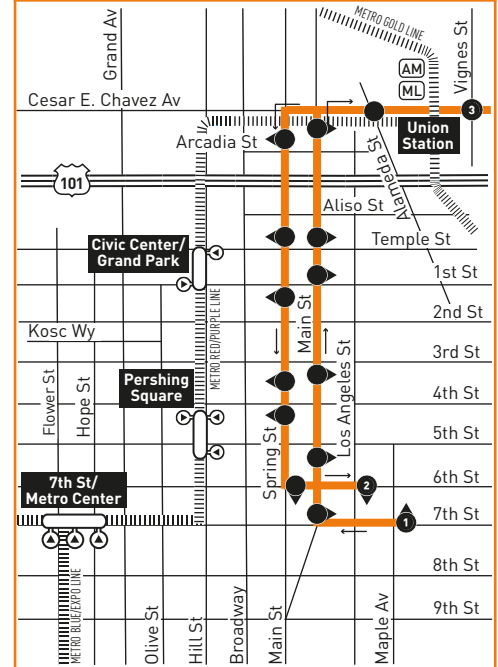

LEGEND

- Line 68 Route
- Short line Trips Only to ELAC
- # Local Stop Timepoint
- # Local Stop Timepoint - Single Direction Only
- Metro Rail
- Metro Rail Station
- # Metro Rail Station & Timepoint
- T Transit Center
- ML Metrolink
- AM Amtrak
- ES El Sol Shuttle
- LD LADOT DASH
- M Montebello Bus Lines
- MP Monterey Park Spirit

MAP NOTES

- 1 The Shops at Montebello**
Metro 68, 106; M10; MP5
- 2 Kaiser Permanente Medical Offices**
Street Level: Metro 68, 260, 762, 770; MP1, MP2; ES City Terrace/ELAC
- 3 East LA College**
Metro 68, 106; M10; MP5

INSET 1 - DOWNTOWN LOS ANGELES

- Line 68 Route
- Local Stop
- ▶ Local Stop - Single Direction Only
- Metro Rail Station
- T Metro Rail Station Entrance

INSET MAP 1 - DOWNTOWN LOS ANGELES

Monday through Friday