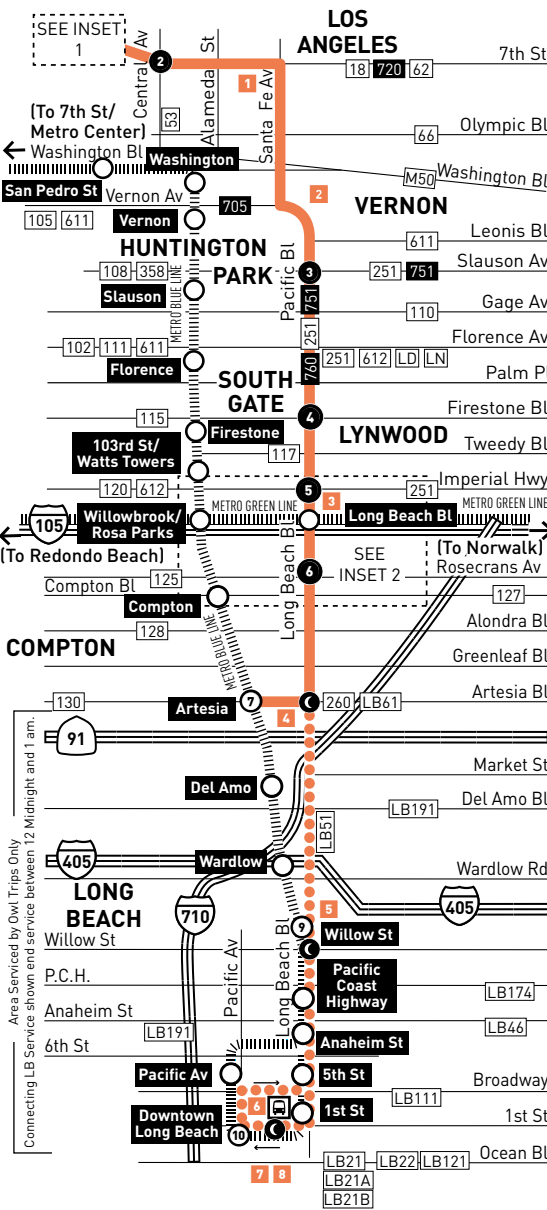

# ROUTE MAP

▲ N

Area Served by Owl Trips Only  
Connecting LB Service shown end service between 12 Midnight and 1 am.

# LEGEND

- Line 60 Route
- Line 60 Extended Owl Route
- Metro Rail
- Local Stop Timepoint
- Local Stop Timepoint - Single Direction Only
- Local Stop
- Local Stop - Single Direction Only
- Owl Timepoint
- Metro Rail Station & Timepoint
- Metro Rail Station
- Transit Center
- Map Notes
- Connecting Line
- Rapid Connecting Line
- COM Compton Renaissance Transit System
- GA GTrans (Gardena)
- LB Long Beach Transit
- LD LADOT DASH
- LN County of LA - The Link
- M Montebello Bus Lines
- T Torrance Transit

# INSET 1 - DOWNTOWN LOS ANGELES

- Metro Rail Station
- Metro Rail Station Entrance

Special Notes

- A Waits at 7th & Broadway for transfer connections.
- B Trip originates at Long Beach & Palm 10-15 minutes before time shown.
- C Trip terminates at Long Beach & Palm 10-15 minutes after time shown.
- E Trip terminates at Artesia Blue Line Station 5 minutes after time shown.
- F Trip originates at Long Beach Bl Green Line Station 2 minutes before time shown.