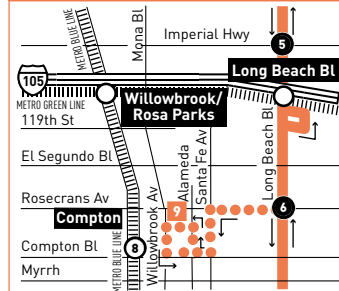

# LEGEND

- Line 60 Route
- Line 60 Extended Owl Route
- Metro Rail
- Local Stop Timepoint
- Local Stop Timepoint - Single Direction Only
- Local Stop
- Local Stop - Single Direction Only
- Owl Timepoint
- Metro Rail Station & Timepoint
- Metro Rail Station
- Transit Center
- Map Notes
- Connecting Line
- Rapid Connecting Line
- COM Compton Renaissance Transit System
- GA GTrans (Gardena)
- LB Long Beach Transit
- LD LADOT DASH
- LN County of LA - The Link
- M Montebello Bus Lines
- T Torrance Transit

# INSET 1 - DOWNTOWN LOS ANGELES

- Metro Rail Station
- Metro Rail Station Entrance

# MAP NOTES

- 1 Greyhound Bus Station**  
Metro 18, 60, 62, 720
- 2 Pacific/Railroad Crossing**  
Metro 60, 105, 611, 705, 760
- 3 Long Beach Blue Green Line Station**  
Metro 60, 251, 760; Lynwood Breeze Route A
- 4 Artesia Blue Line Station**  
Metro 60, 130, 202, 205, 260, 762; LB51, LB52, LB61; T6; COM 5
- 5 Long Beach Memorial Hospital**  
Metro 60 Owl; LB51, LB52
- 6 Downtown Long Beach Station**  
Connecting services end between 12 Midnight and 1 am.  
Metro 60 Owl, 232; LB21, 21A, 21B, LB46, LB61, LB94, LB111, LB121, LB151, LB191, Passport
- 7 Long Beach Arena**
- 8 Long Beach Convention Center**
- 9 Martin Luther King Jr. Transit Center/Compton Station**  
Metro Blue Line, Metro 51, 351, 55 Owl, 60 Owl, 125, 127, 128, 202; COM 1, 2, 3, 4, 5; GA3

Special Notes

- A Waits at 7th & Broadway for transfer connections.
- B Trip originates at Long Beach & Palm 10-15 minutes before time shown.
- C Trip terminates at Long Beach & Palm 10-15 minutes after time shown.
- E Trip terminates at Artesia Blue Line Station 5 minutes after time shown.
- F Trip originates at Long Beach Bl Green Line Station 2 minutes before time shown.