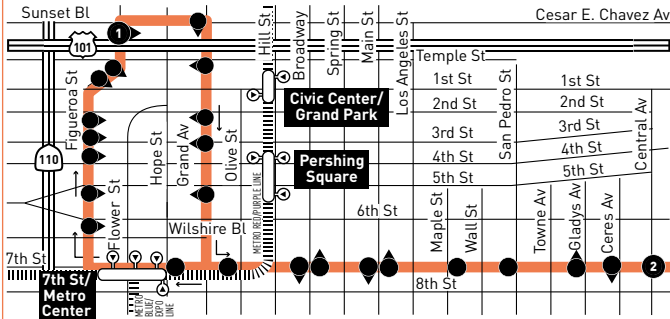

# ROUTE MAP

▲ N

Area Served by Owl Trips Only  
Connecting LB Service shown end service between 12 Midnight and 1 am.

# LEGEND

- Line 60 Route
- Line 60 Extended Owl Route
- Metro Rail
- Local Stop Timepoint
- Local Stop Timepoint - Single Direction Only
- Local Stop
- Local Stop - Single Direction Only
- Owl Timepoint
- Metro Rail Station & Timepoint
- Metro Rail Station
- Transit Center
- Map Notes
- Connecting Line
- Rapid Connecting Line
- COM Compton Renaissance Transit System
- GA GTrans (Gardena)
- LB Long Beach Transit
- LD LADOT DASH
- LN County of LA - The Link
- M Montebello Bus Lines
- T Torrance Transit

# INSET 1 - DOWNTOWN LOS ANGELES

- Metro Rail Station
- Metro Rail Station Entrance

Special Notes

- A Waits at 7th & Broadway for transfer connections.
- B Trip originates at Long Beach & Palm 10-15 minutes before time shown.
- C Trip terminates at Long Beach & Palm 10-15 minutes after time shown.
- E Trip terminates at Artesia Blue Line Station 5 minutes after time shown.
- F Trip originates at Long Beach Bl Green Line Station 2 minutes before time shown.