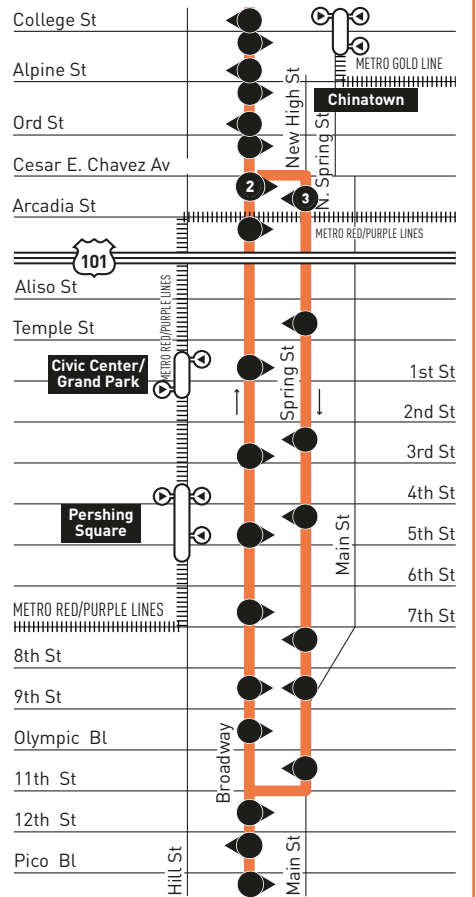

LINCOLN HEIGHTS

MAP NOTES

- 1 Harbor Freeway Green Line Station Freeway Level**
 Metro 550, Metro Silver Line 910/950; CE 448, GA1X (Peak Hour Only); OC 701 (Peak Hour Only), OC 721 (Peak Hour Only); T4X
- Street Level**
 Metro 45, 81, 120, 745; T1, 2; GA1X (Midday & Weekends)
- Upper Level**
 Metro Green Line

INSET 1 - DOWNTOWN LA

LEGEND

- Line 45 Route
- # Timepoint
- ||||| Metro Rail
- Metro Rail Station
- # Metro Rail Station + Timepoint
- CE LADOT Commuter Express
- GA GTrans (Gardena)
- LD LADOT DASH
- LN The Link
- M Montebello Bus Lines
- OC Orange County Bus
- T Torrance Transit

INSET 1 - DOWNTOWN LA

- Line 45 Route
- Local Stop
- ▶ Local Stop - Northbound Only
- ◀● Local Stop - Southbound Only
- Metro Rail Station
- ⊕ Metro Rail Station Entrance

Northbound Al Norte (Approximate Times / Tiempos Aproximados)

Southbound Al Sur (Approximate Times / Tiempos Aproximados)

Table with 13 columns representing stations and rows representing departure times. The stations are: San Pedro & Rosecrans, Harbor Fwy Station, Broadway & Century, Broadway & Florence, Broadway & Washington, Broadway & Cesar E. Chavez, Broadway & Thomas, Broadway & Thomas, Spring & Cesar E. Chavez, Broadway & Washington, Broadway & Florence, Broadway & Century, Harbor Fwy Station, San Pedro & Rosecrans. The table contains departure times for each station in both directions.