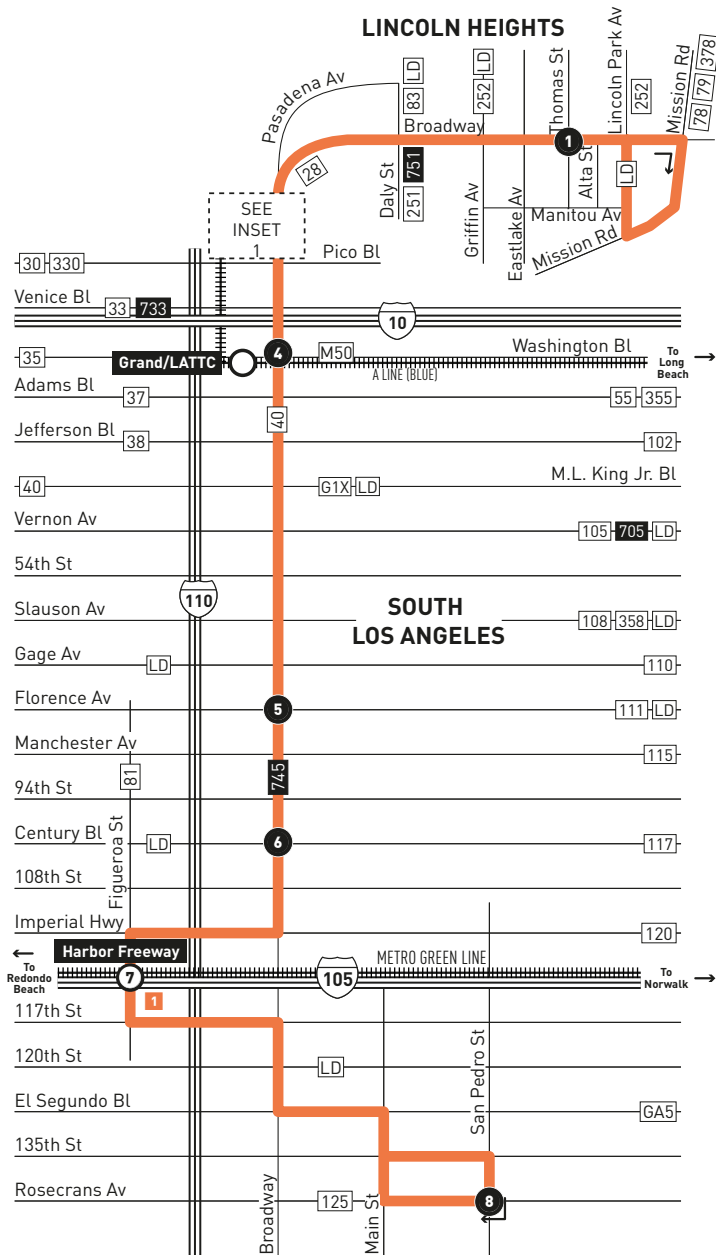

LINCOLN HEIGHTS

MAP NOTES

- 1 Harbor Freeway Green Line Station Freeway Level**
 Metro 550, Metro Silver Line 910/950; CE 448, GA1X (Peak Hour Only); OC 701 (Peak Hour Only), OC 721 (Peak Hour Only); T4X
- Street Level**
 Metro 45, 81, 120, 745; T1, 2; GA1X (Midday & Weekends)
- Upper Level**
 Metro Green Line

INSET 1 - DOWNTOWN LA

LEGEND

- Line 45 Route
- # Timepoint
- ||||| Metro Rail
- Metro Rail Station
- # Metro Rail Station + Timepoint
- CE LADOT Commuter Express
- GA GTrans (Gardena)
- LD LADOT DASH
- LN The Link
- M Montebello Bus Lines
- OC Orange County Bus
- T Torrance Transit

INSET 1 - DOWNTOWN LA

- Line 45 Route
- Local Stop
- ▶ Local Stop - Northbound Only
- ◀● Local Stop - Southbound Only
- Metro Rail Station
- ⊕ Metro Rail Station Entrance

Northbound Al Norte (Approximate Times / Tiempos Aproximados)

Southbound Al Sur (Approximate Times / Tiempos Aproximados)

Table with 13 columns representing stations and rows representing departure times. The stations are: San Pedro & Rosecrans, Harbor Fwy Station, Broadway & Century, Broadway & Florence, Broadway & Washington, Broadway & Cesar E. Chavez, Broadway & Thomas, Broadway & Thomas, Spring & Cesar E. Chavez, Broadway & Washington, Broadway & Florence, Broadway & Century, Harbor Fwy Station, San Pedro & Rosecrans. The table contains departure times for each station in both directions.