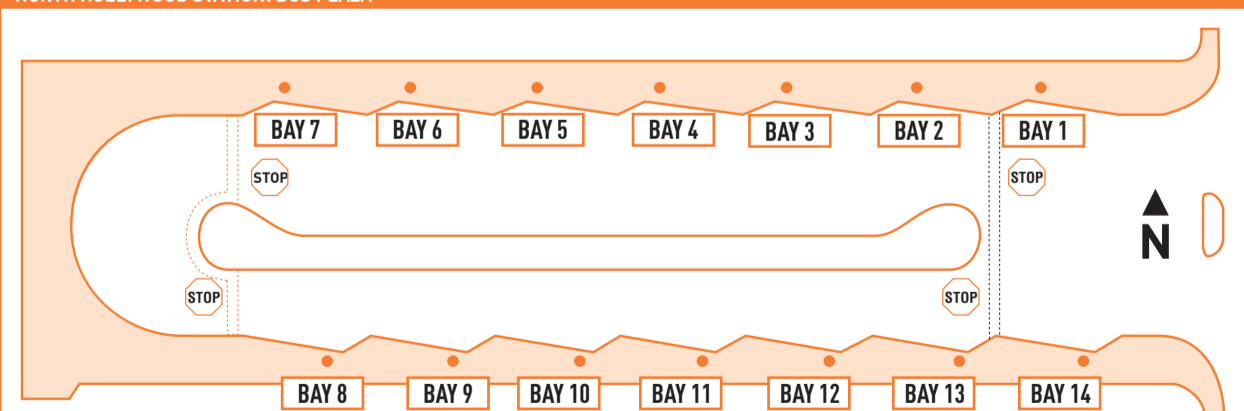

Late Night Sunday - Thursday Only

Metro Orange Line

Eastbound (Approximate Times)

TARZANA	VAN NUYS		NORTH HOLLYWOOD
Reseda Station	Balboa Station	Van Nuys Station C	North Hollywood Station
1:59A	2:04A	2:12A	2:25A
2:59A	3:04	3:12	3:25

Westbound (Approximate Times)

NORTH HOLLYWOOD	VALLEY GLEN	VAN NUYS	TARZANA
North Hollywood Station	Valley College Station	Sepulveda Station D	Reseda Station
1:32A	1:41A	1:49A	1:58A
2:32	2:41	2:49	2:58

Late Night Friday - Saturday Only

Metro Orange Line

Eastbound (Approximate Times)

CHATSWORTH	WARNER CENTER	CANOGA PARK	WINNETKA	VAN NUYS		NORTH HOLLYWOOD
Chatsworth Station	Warner Center Station	Canoga Station A	Pierce College Station	Balboa Station	Van Nuys Station C	North Hollywood Station
12:57A	1:13A	1:17A	1:21A	1:31A	1:39A	1:52A
1:17	1:33	1:37	1:41	1:51	1:59	2:12
1:37	1:53	1:57	2:01	2:11	2:19	2:32
1:57	2:13	2:17	2:21	2:31	2:39	2:52
2:30	2:46	2:50	2:54	3:04	3:12	3:25

Westbound (Approximate Times)

NORTH HOLLYWOOD	VALLEY GLEN	VAN NUYS	TARZANA	CANOGA PARK	WARNER CENTER	CHATSWORTH
North Hollywood Station	Valley College Station	Sepulveda Station D	Reseda Station	Canoga Station B	Warner Center Station	Chatsworth Station
1:20A	1:29A	1:37A	1:46A	1:56A	2:01A	2:16A
1:40	1:49	1:57	2:06	2:16	2:21	2:36
2:00	2:09	2:17	2:26	2:36	2:41	2:56
2:20	2:29	2:37	2:46	2:56	3:01	3:16
2:40	2:49	2:57	3:06	3:16	3:21	3:36
3:00	3:09	3:17	3:26	3:36	3:41	3:56

NORTH HOLLYWOOD STATION: BUS PLAZA

BUS BAY ASSIGNMENTS

Bay 1	Burbank Bus - Media Center	Bay 8	154
Bay 2	152-353	Bay 9	183 East
Bay 3	152-353	Bay 10	183 West
Bay 4	501	Bay 11	Layover
Bay 5	501	Bay 12	Layover - Line 162
Bay 6	Burbank Bus - Airport	Bay 13	Layover - Line 224
Bay 7	Discharge Only	Bay 14	Layover - SC Line 757