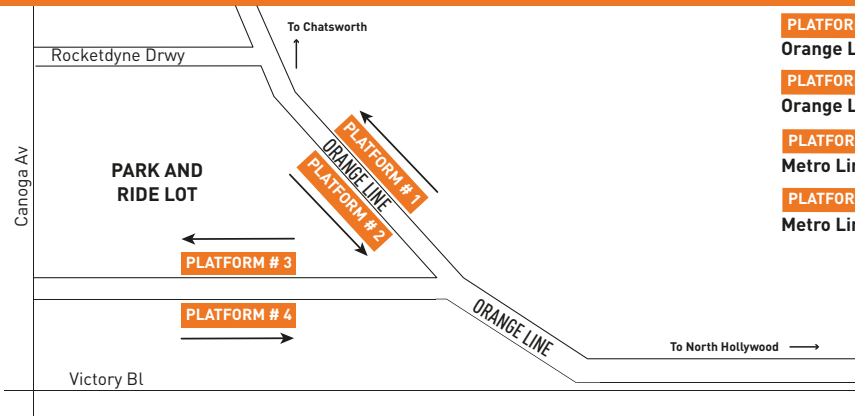

ROUTE MAP

LEGEND

- Metro Orange Line
- Metro Red Line (To Union Station)
- Metro Rapid Lines
- Warner Center Shuttle Line 601
- Metrolink/Amtrak
- Metro Rapid Stops
- Metro Orange Line Station
- Timetable Timepoint
- P Parking Available
- AM Amtrak Station
- ML Metrolink station
- T Transit Center
- AV Antelope Valley Transit Authority
- BB Burbank Bus
- CE LADOT Commuter Express
- LD LADOT Dash
- SC Santa Clarita Transit
- SV Simi Valley Transit
- VISTA Ventura Intercity Service Transit Authority

INSET MAP – CANOGA STATION

PLATFORM # 1

Orange Line to Chatsworth

PLATFORM # 2

Orange Line to North Hollywood

PLATFORM # 3

Metro Line 169, Orange Line discharge only

PLATFORM # 4

Metro Lines 161, 601 Warner Center Shuttle & 750

Sunday and Holiday Schedules

Sunday and Holiday Schedule in effect on New Year's Day, Memorial Day, Independence Day, Labor Day, Thanksgiving Day and Christmas Day.

Tampa	242
Pierce College	164, 243
De Soto	164, 244; SC796
Canoga	161, 169, 601, 750; AV787; SC796
Sherman Way	162, 163
Roscoe	152, 353
Nordhoff	166, 364
Chatsworth	158, 166, 167, 244, 245, 364; CE419; SC791; SV-C; Metrolink Ventura County Line; AMTRAK