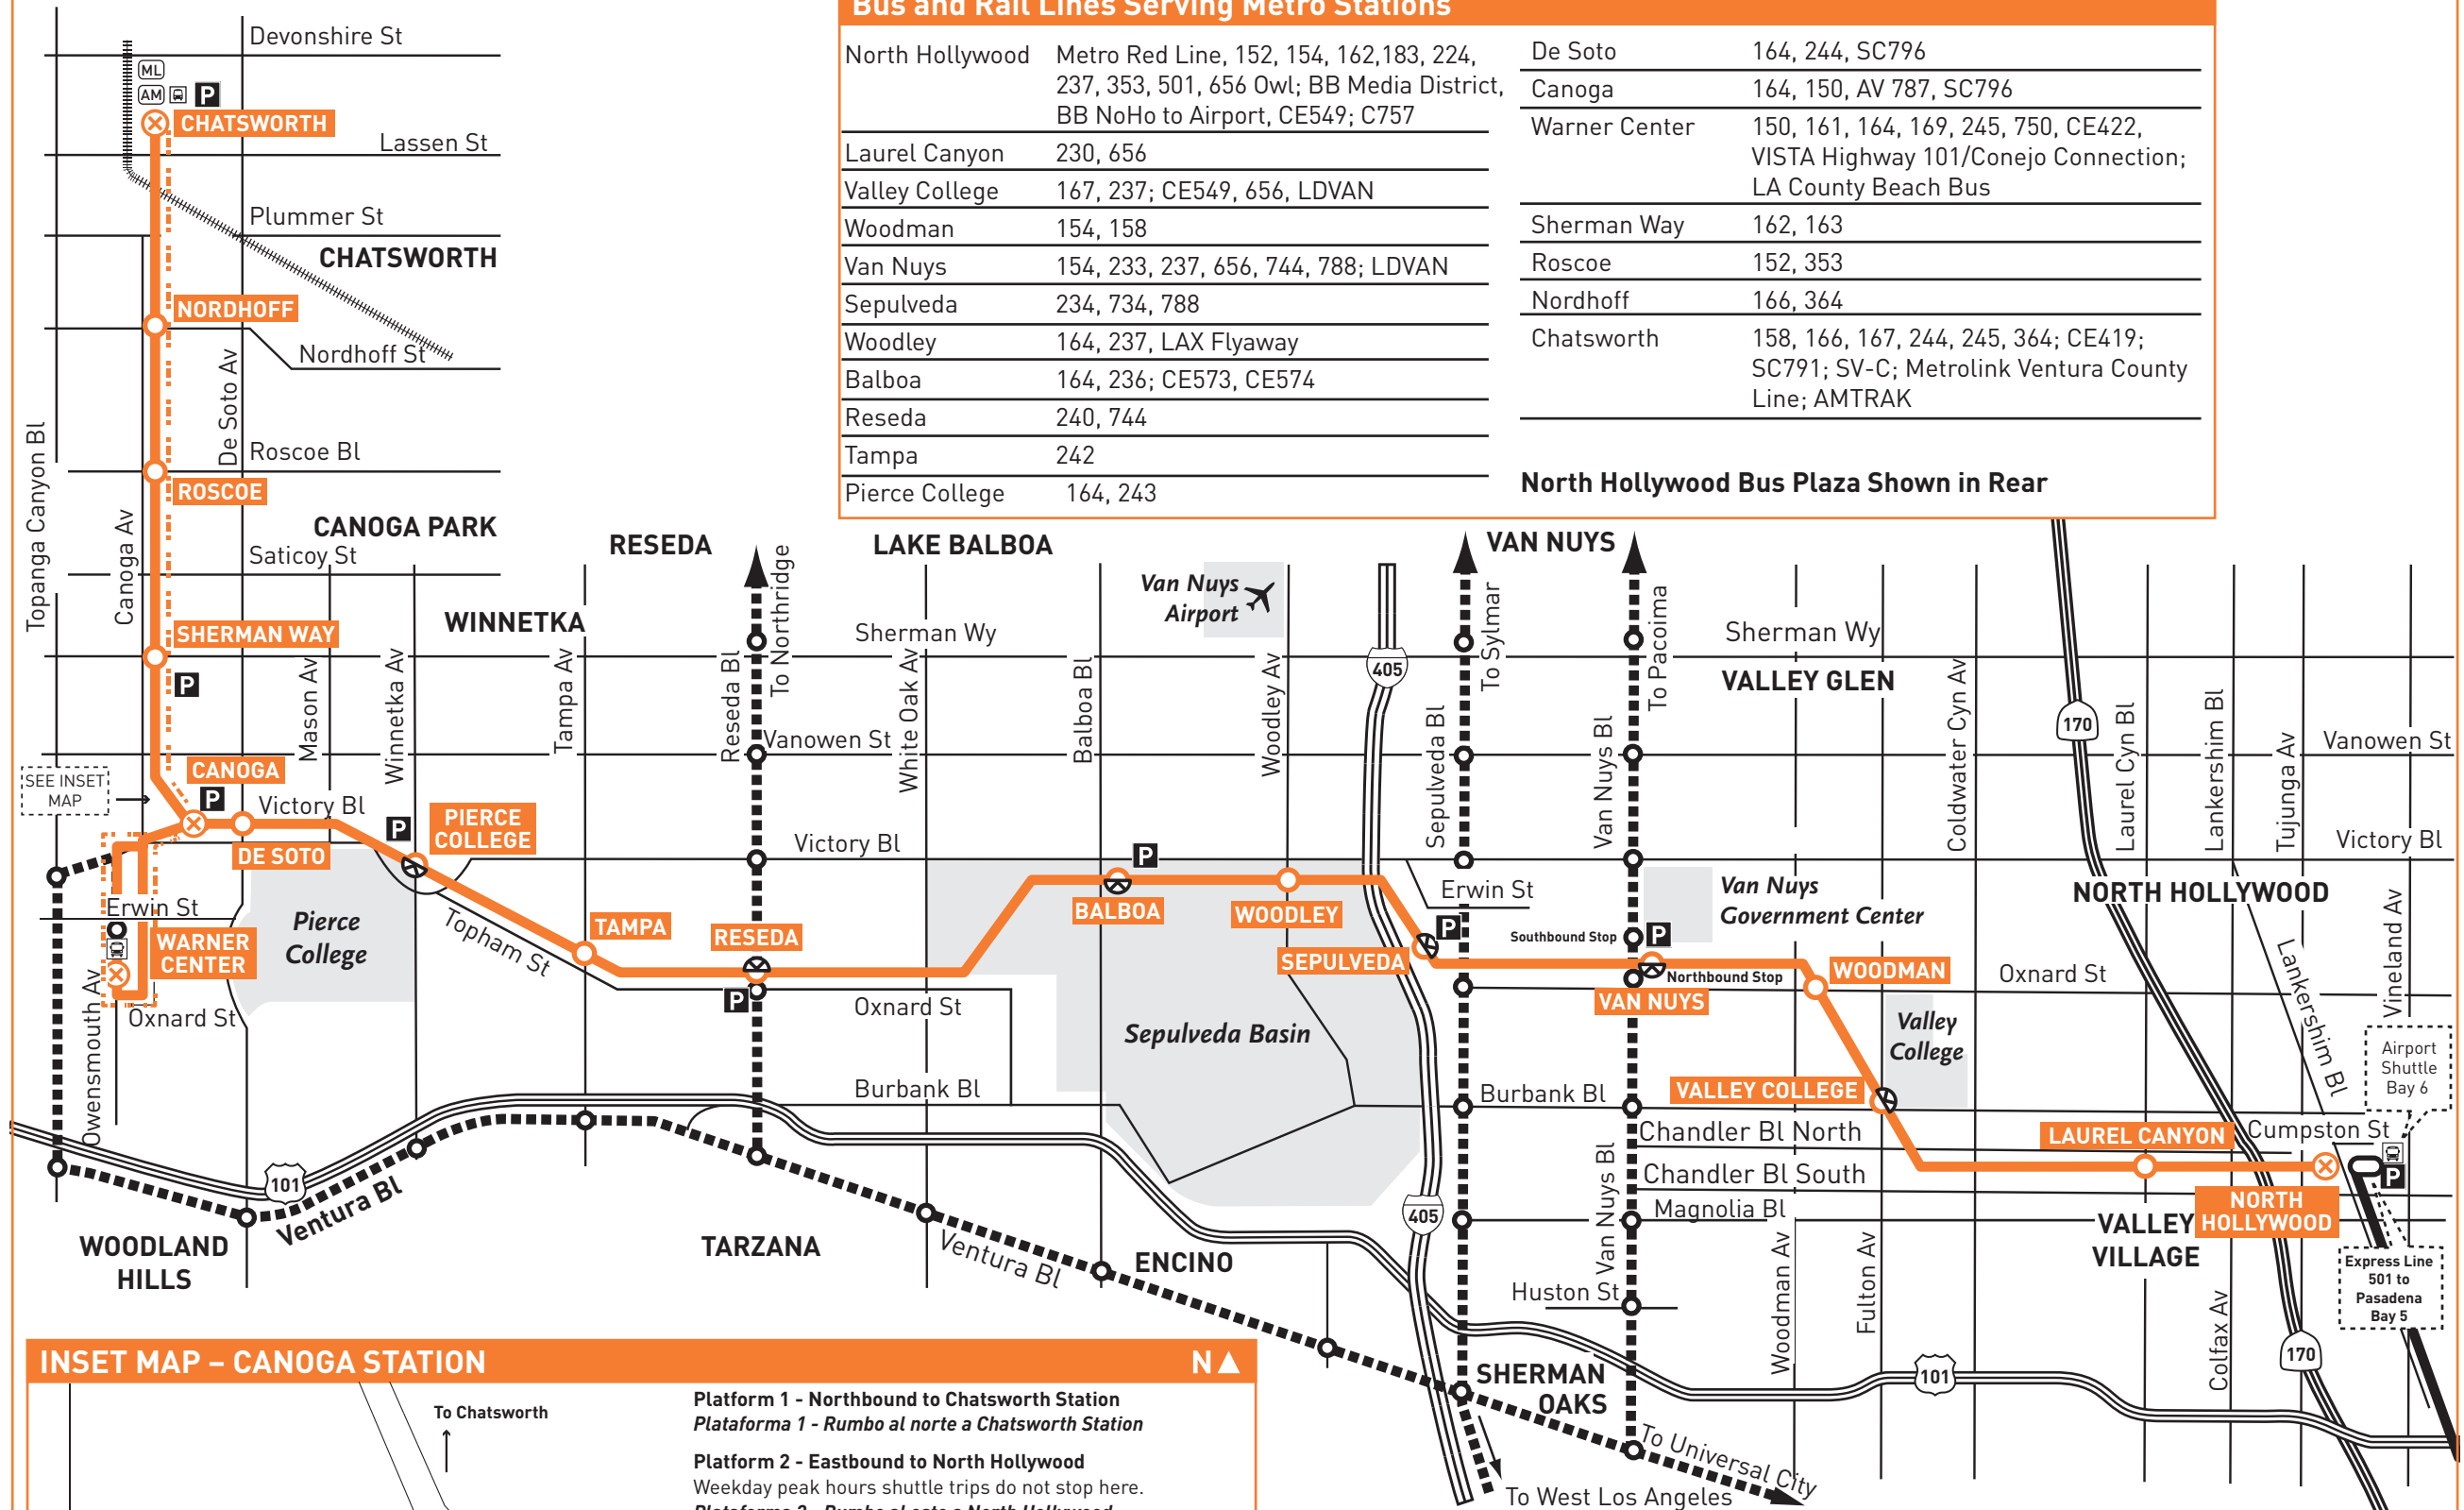

North Hollywood Bus Plaza Shown in Rear

INSET MAP - CANOGA STATION

LEGEND

	Metro Orange Line		Amtrak Station
	Metro Red Line (To Union Station)		Metrolink Station
	Metro Rapid Lines		Transit Center
	Chatsworth-Warner Ctr Shuttle		Antelope Valley Transit Authority
	Metrolink/Amtrak		Burbank Bus
	Metro Rapid Stops		LADOT Commuter Express
	Metro Orange Line Station		LADOT Dash
	Westbound only Timepoint		Santa Clarita Transit
	Eastbound only Timepoint		Simi Valley Transit
	Timetable Timepoint		Ventura Intercity Service Transit Authority
	Parking		

Chatsworth - Warner Center Shuttle Weekday Peak Hours Only

Metro Orange Line

Eastbound (Approximate Times)

CHATSWORTH	CANOGA PARK	WARNER CENTER
Chatsworth Station	Canoga Station	Warner Center Station
5:36A	5:47A	5:52A
6:05	6:17	6:22
6:29	6:41	6:46
6:54	7:06	7:11
7:12	7:24	7:29
7:42	7:54	7:59
7:56	8:08	8:13
8:36	8:48	8:53
8:55	9:07	9:12
SHUTTLE TRIPS DO NOT OPERATE MIDDAY		
2:01P	2:13P	2:18P
2:53	3:05	3:10
3:20	3:32	3:37
3:43	3:55	4:00
4:24	4:36	4:41
4:41	4:53	4:58
5:12	5:24	5:29
5:34	5:46	5:51
5:59	6:11	6:16

Westbound (Approximate Times)

WARNER CENTER	CANOGA PARK	CHATSWORTH
Warner Center Station	Canoga Station	Chatsworth Station
6:00A	6:04A	6:16A
6:30	6:34	6:46
6:48	6:52	7:04
7:13	7:17	7:29
7:32	7:36	7:48
8:04	8:08	8:20
8:16	8:20	8:32
9:02	9:06	9:18
9:15	9:19	9:31
SHUTTLE TRIPS DO NOT OPERATE MIDDAY		
2:25P	2:29P	2:41P
3:14	3:18	3:30
3:54	3:58	4:10
4:06	4:10	4:22
4:43	4:47	4:59
5:03	5:07	5:19
5:32	5:36	5:48
6:08	6:12	6:24
6:23	6:27	6:39

During midday when shuttle is not in operation, passengers traveling between Warner Center and Chatsworth Station may board regular Orange Line trips and transfer at Canoga Station

Durante el mediodía cuando el servicio de enlace no opera, usuarios viajando entre las estaciones Warner Ctr y Chatsworth pueden abordar Metro Orange Line con servicio regular y transbordar en la estación Canoga.