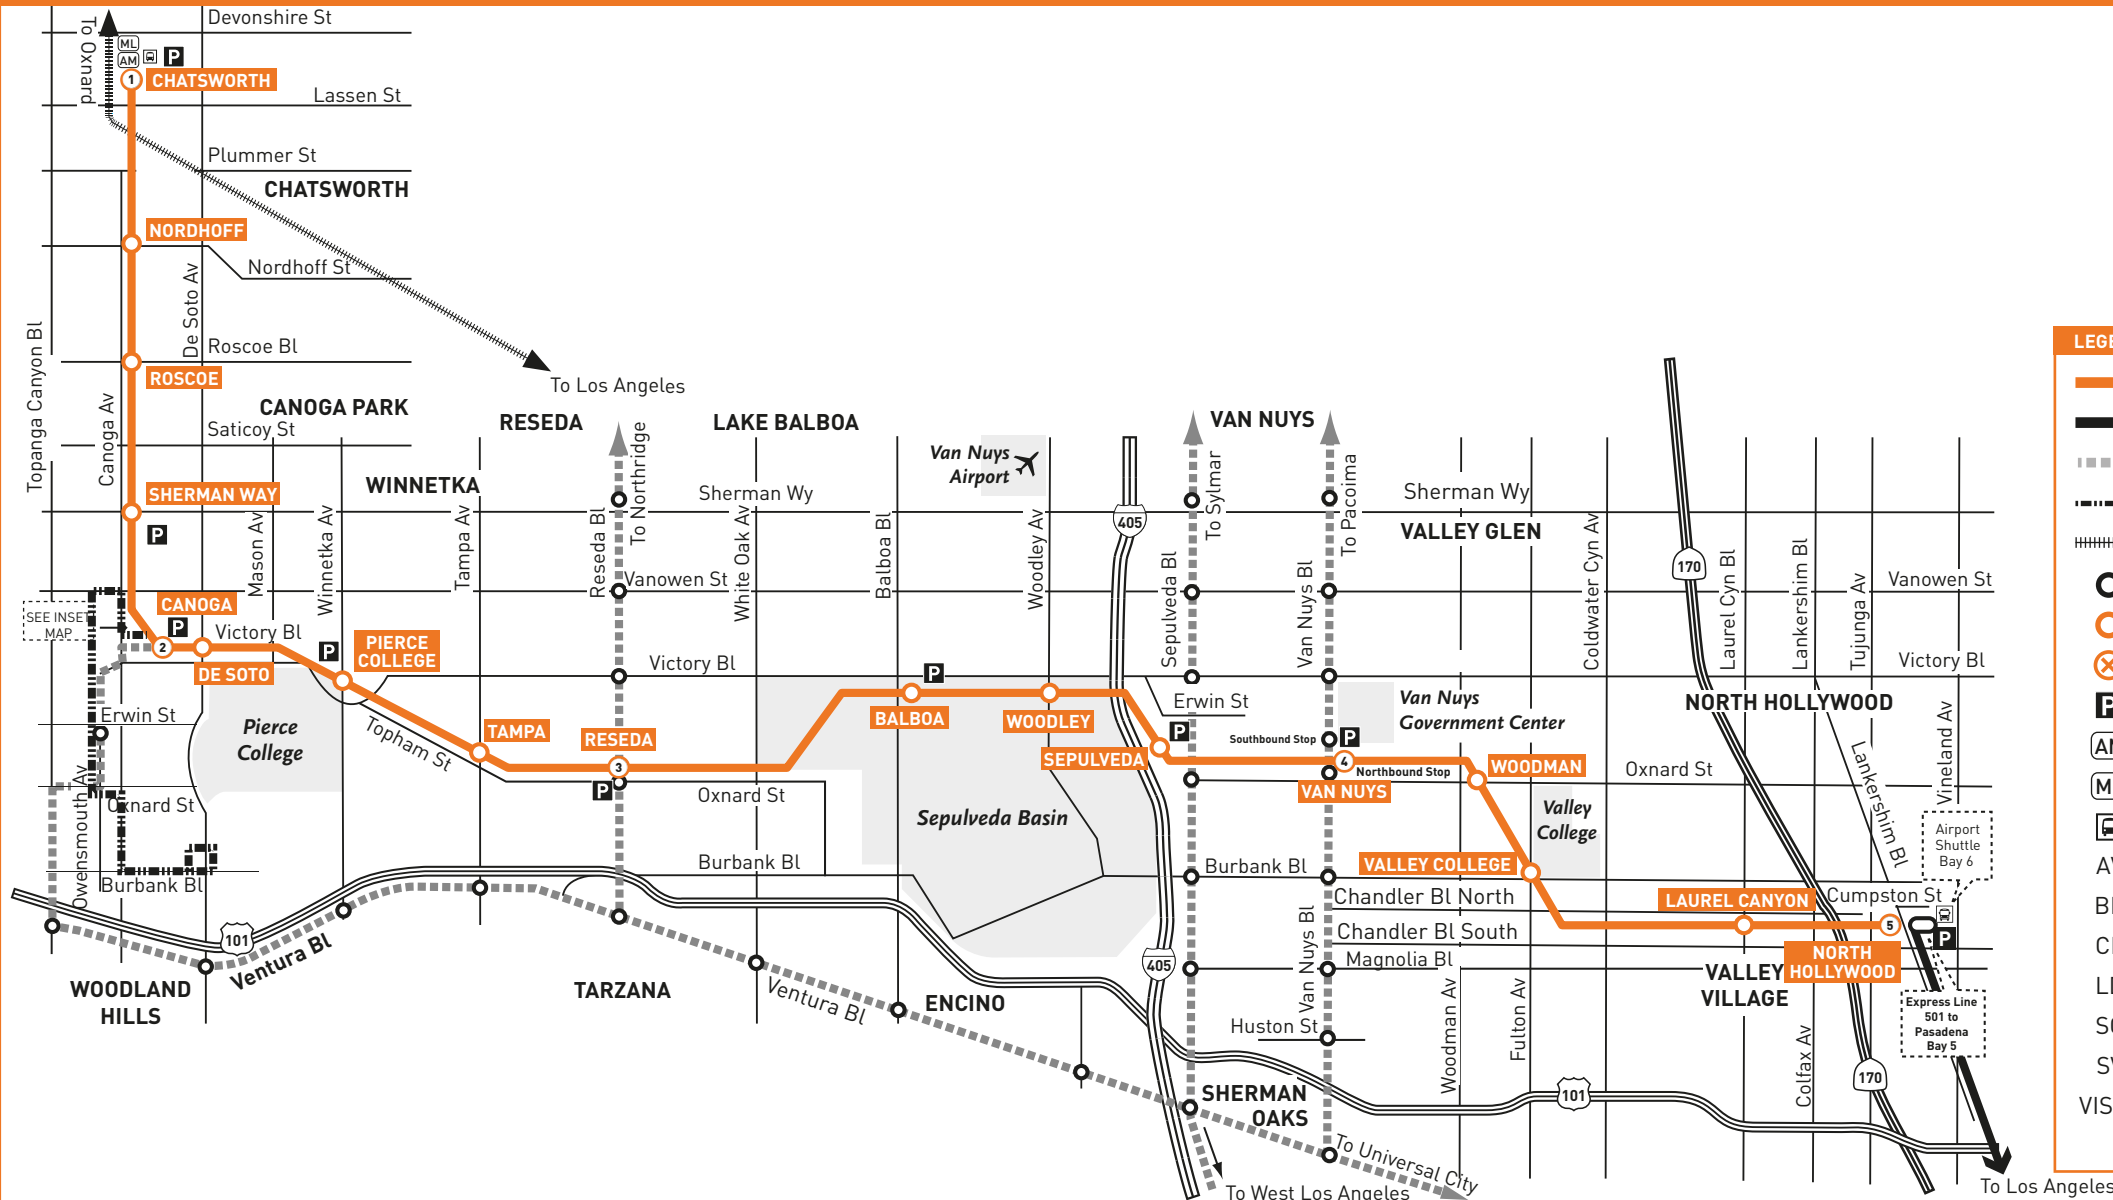

ROUTE MAP

LEGEND

- Metro Orange Line
- Metro Red Line (To Union Station)
- Metro Rapid Lines
- Warner Center Shuttle Line 601
- Metrolink/Amtrak
- Metro Rapid Stops
- Metro Orange Line Station
- Timetable Timepoint
- P Parking Available
- AM Amtrak Station
- ML Metrolink station
- T Transit Center
- AV Antelope Valley Transit Authority
- BB Burbank Bus
- CE LADOT Commuter Express
- LD LADOT Dash
- SC Santa Clarita Transit
- SV Simi Valley Transit
- VISTA Ventura Intercity Service Transit Authority

INSET MAP – CANOGA STATION

PLATFORM # 1

Orange Line to Chatsworth

PLATFORM # 2

Orange Line to North Hollywood

PLATFORM # 3

Metro Line 169, Orange Line discharge only

PLATFORM # 4

Metro Lines 161, 601 Warner Center Shuttle & 750

Sunday and Holiday Schedules

Sunday and Holiday Schedule in effect on New Year's Day, Memorial Day, Independence Day, Labor Day, Thanksgiving Day and Christmas Day.

Tampa	242
Pierce College	164, 243
De Soto	164, 244; SC796
Canoga	161, 169, 601, 750; AV787; SC796
Sherman Way	162, 163
Roscoe	152, 353
Nordhoff	166, 364
Chatsworth	158, 166, 167, 244, 245, 364; CE419; SC791; SV-C; Metrolink Ventura County Line; AMTRAK