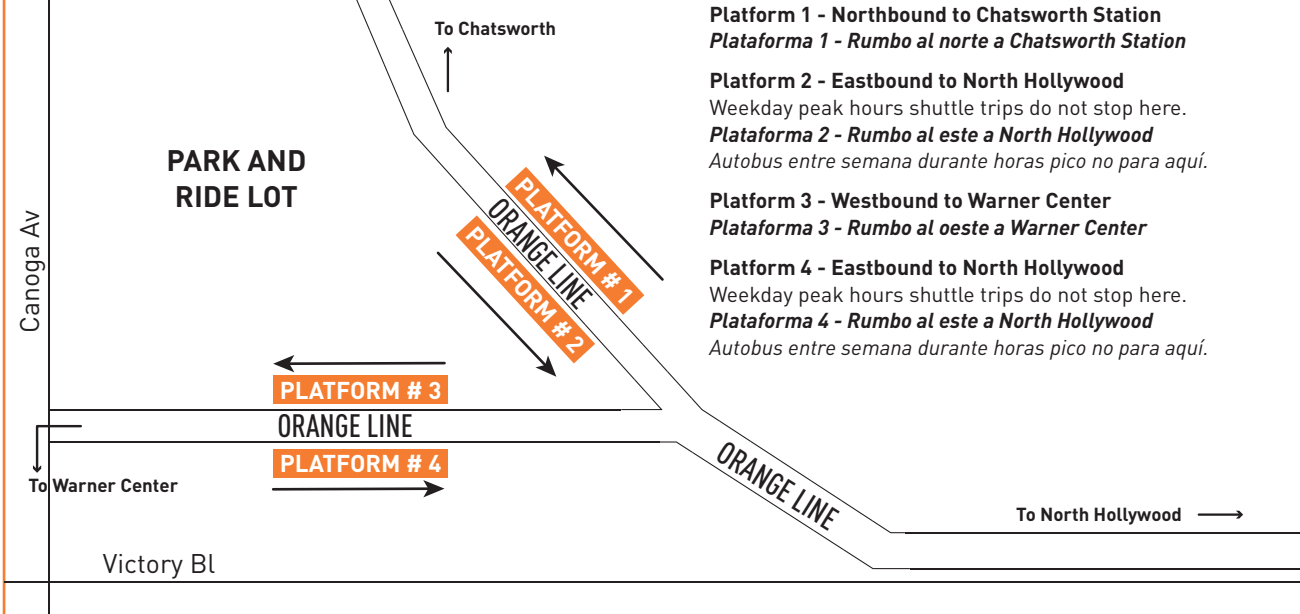

North Hollywood Bus Plaza Shown in Rear

INSET MAP - CANOGA STATION

LEGEND

	Metro Orange Line		Amtrak Station
	Metro Red Line (To Union Station)		Metrolink Station
	Metro Rapid Lines		Transit Center
	Chatsworth-Warner Ctr Shuttle		Antelope Valley Transit Authority
	Metrolink/Amtrak		Burbank Bus
	Metro Rapid Stops		LADOT Commuter Express
	Metro Orange Line Station		LADOT Dash
	Westbound only Timepoint		Santa Clarita Transit
	Eastbound only Timepoint		Simi Valley Transit
	Timetable Timepoint		Ventura Intercity Service Transit Authority
	Parking		

Chatsworth - Warner Center Shuttle Weekday Peak Hours Only

Metro Orange Line

Eastbound (Approximate Times)

CHATSWORTH	CANOGA PARK	WARNER CENTER
Chatsworth Station	Canoga Station	Warner Center Station
5:36A	5:47A	5:52A
6:05	6:17	6:22
6:29	6:41	6:46
6:54	7:06	7:11
7:12	7:24	7:29
7:42	7:54	7:59
7:56	8:08	8:13
8:36	8:48	8:53
8:55	9:07	9:12
SHUTTLE TRIPS DO NOT OPERATE MIDDAY		
2:01P	2:13P	2:18P
2:53	3:05	3:10
3:20	3:32	3:37
3:43	3:55	4:00
4:24	4:36	4:41
4:41	4:53	4:58
5:12	5:24	5:29
5:34	5:46	5:51
5:59	6:11	6:16

During midday when shuttle is not in operation, passengers traveling between Warner Center and Chatsworth Station may board regular Orange Line trips and transfer at Canoga Station

Durante el mediodía cuando el servicio de enlace no opera, usuarios viajando entre las estaciones Warner Ctr y Chatsworth pueden abordar Metro Orange Line con servicio regular y transbordar en la estación Canoga.

Viajes bajo columnas sombreadas operarán entre las estaciones Chatsworth y North Hollywood a lo largo de Warner Ctr. Viajes servirán ambas paradas en la estación Canoga.

Late Night Sunday - Thursday Only