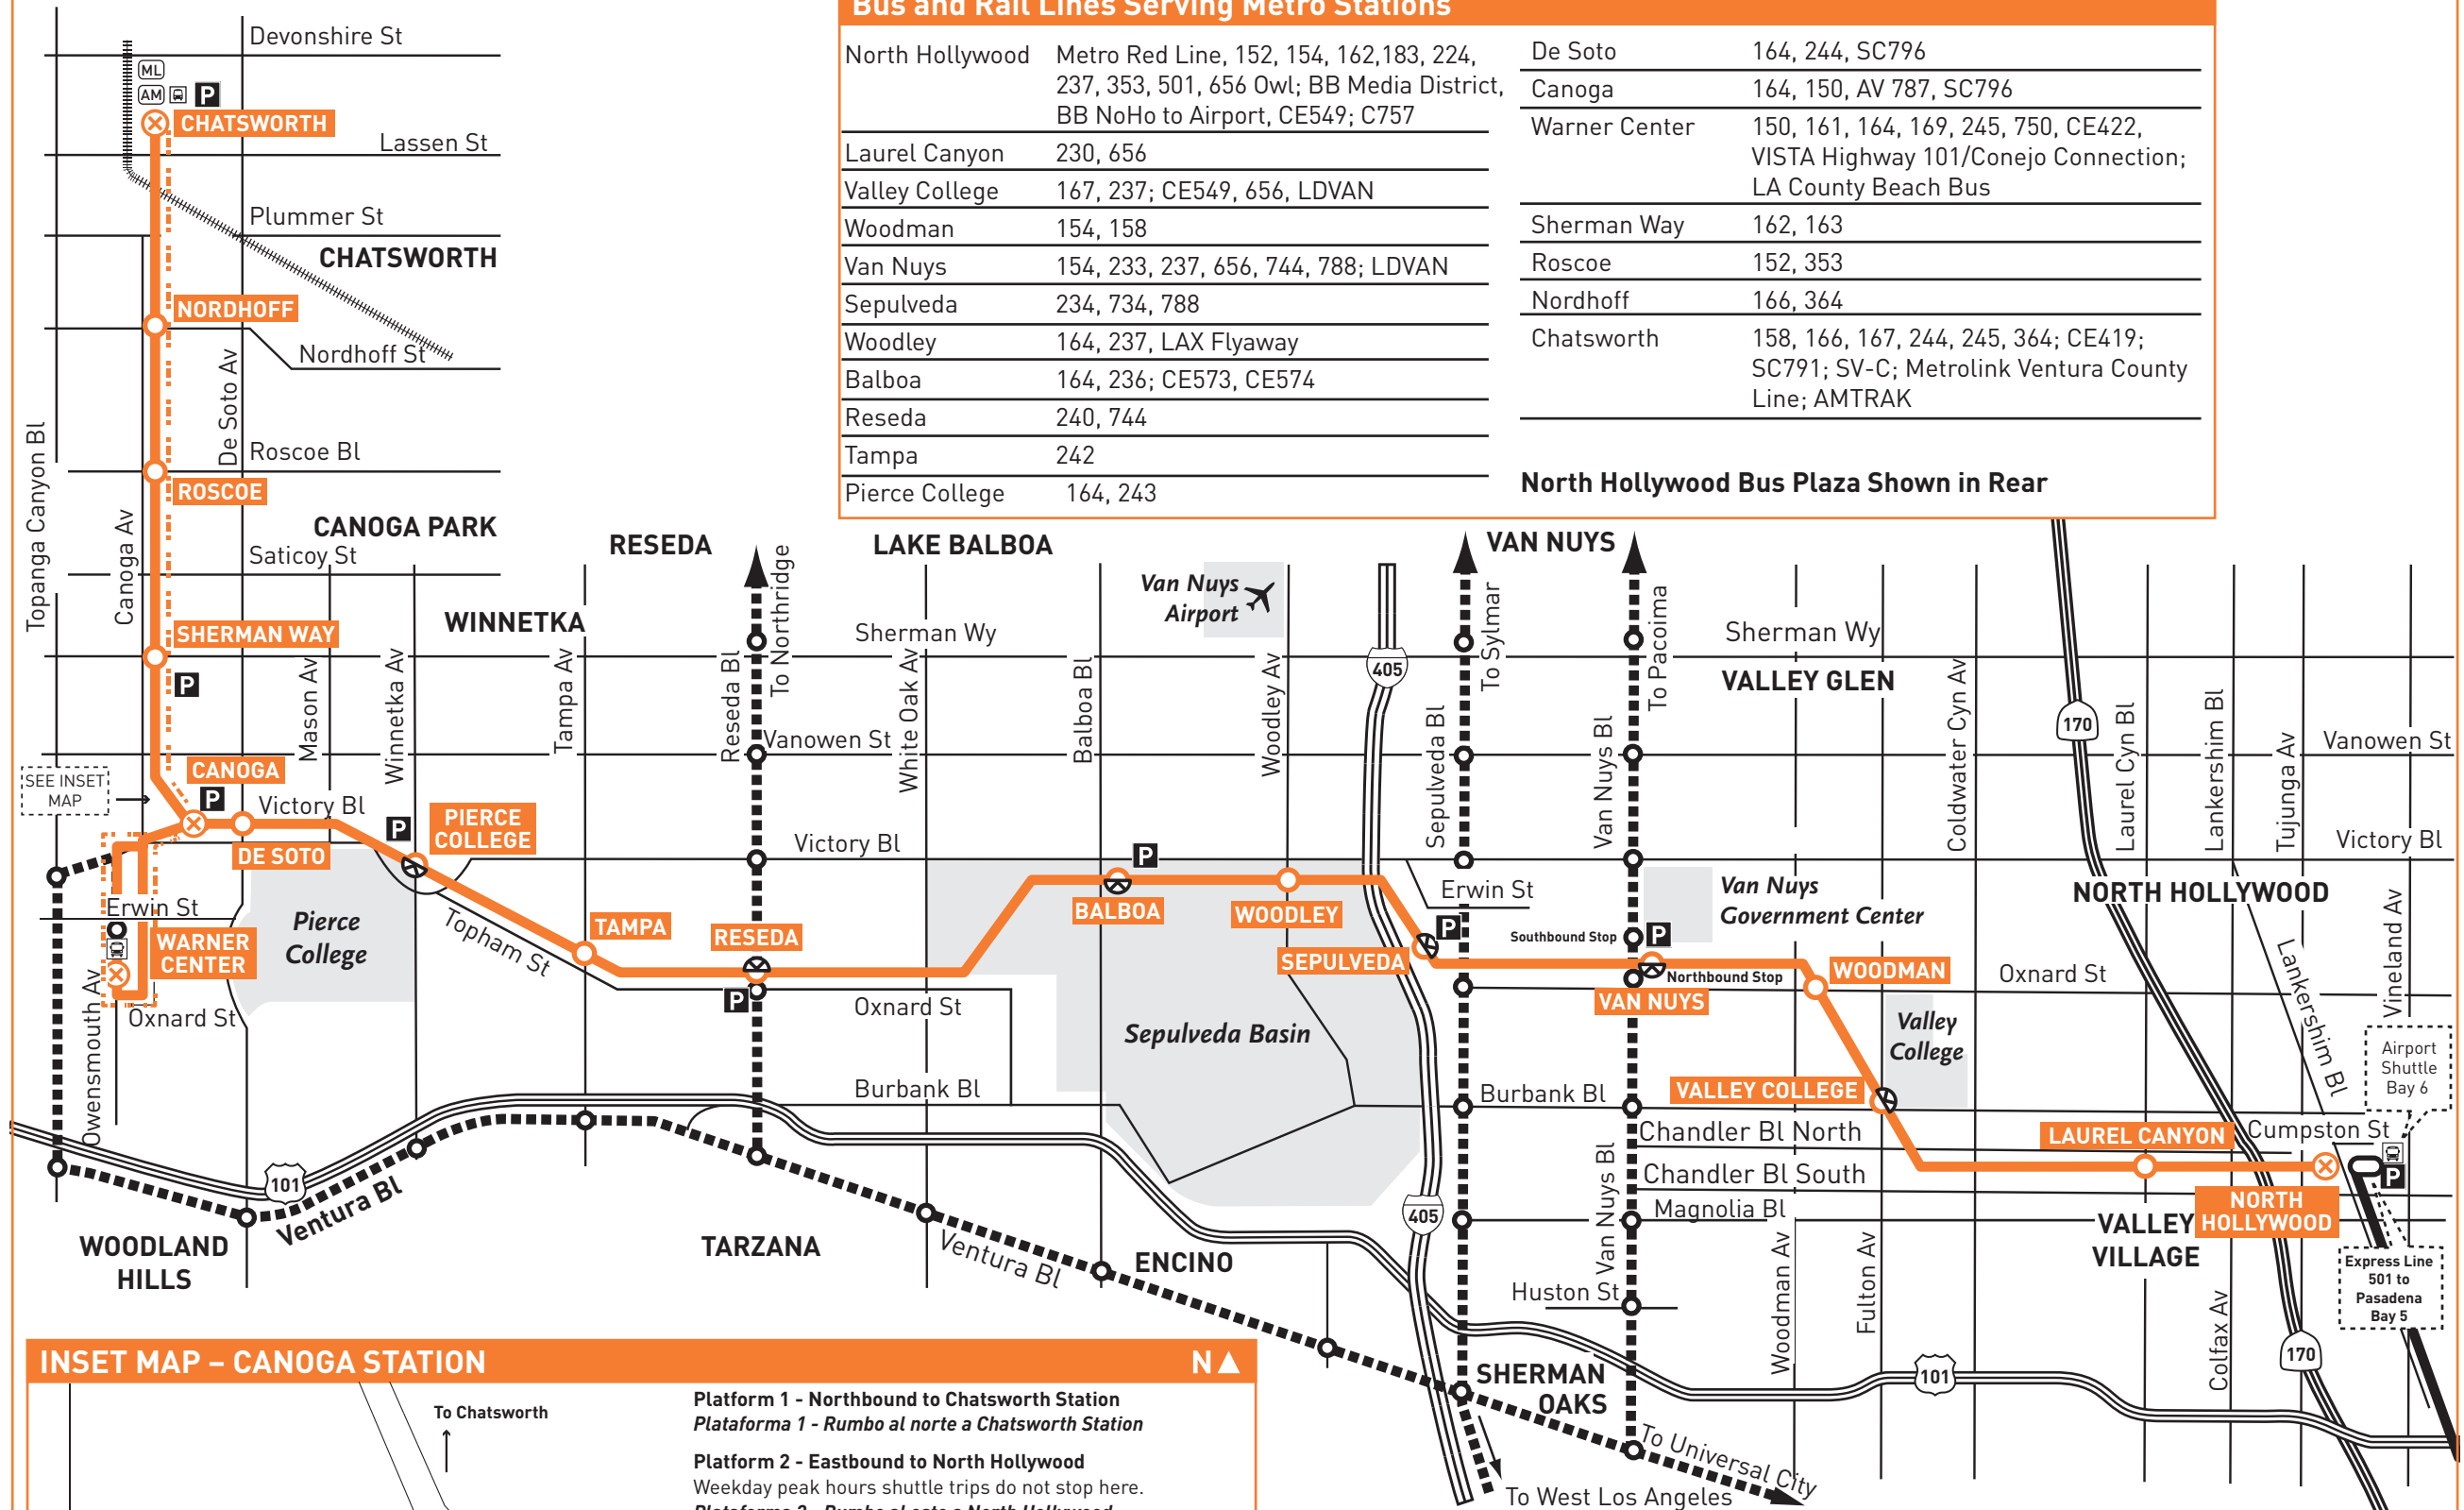

Bus and Rail Lines Serving Metro Stations

North Hollywood	Metro Red Line, 152, 154, 162, 183, 224, 237, 353, 501, 656 Owl; BB Media District, BB NoHo to Airport, CE549; C757	De Soto	164, 244, SC796
Laurel Canyon	230, 656	Canoga	164, 150, AV 787, SC796
Valley College	167, 237; CE549, 656, LDVAN	Warner Center	150, 161, 164, 169, 245, 750, CE422, VISTA Highway 101/Conejo Connection; LA County Beach Bus
Woodman	154, 158	Sherman Way	162, 163
Van Nuys	154, 233, 237, 656, 744, 788; LDVAN	Roscoe	152, 353
Sepulveda	234, 734, 788	Nordhoff	166, 364
Woodley	164, 237, LAX Flyaway	Chatsworth	158, 166, 167, 244, 245, 364; CE419; SC791; SV-C; Metrolink Ventura County Line; AMTRAK
Balboa	164, 236; CE573, CE574		
Reseda	240, 744		
Tampa	242		
Pierce College	164, 243		

North Hollywood Bus Plaza Shown in Rear