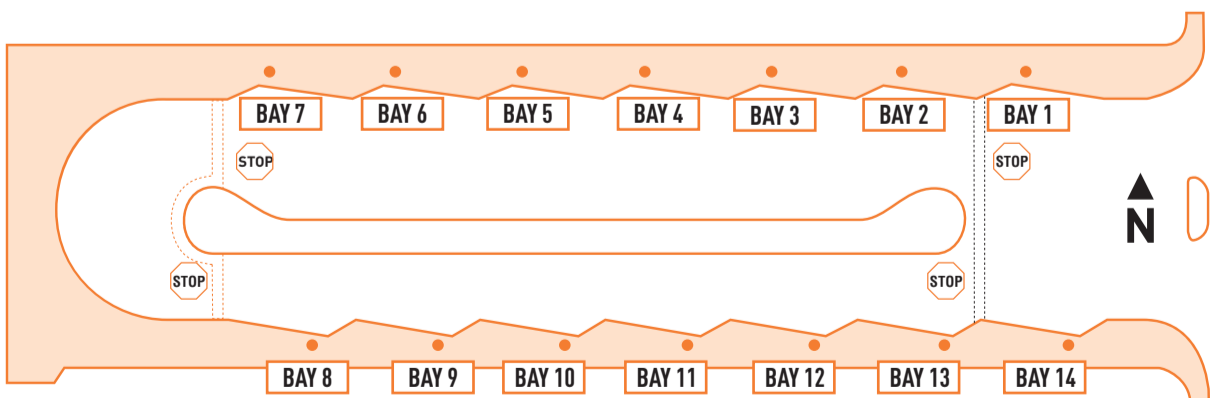

Late Night Sunday - Thursday Only

Metro Orange Line

Eastbound (Approximate Times)

TARZANA	VAN NUYS		NORTH HOLLYWOOD
Reseda Station	Balboa Station	Van Nuys Station C	North Hollywood Station
1:59A	2:04A	2:12A	2:25A
2:59A	3:04	3:12	3:25

Westbound (Approximate Times)

NORTH HOLLYWOOD	VALLEY GLEN	VAN NUYS	TARZANA
North Hollywood Station	Valley College Station	Sepulveda Station D	Reseda Station
1:32A	1:41A	1:49A	1:58A
2:32	2:41	2:49	2:58

Late Night Friday - Saturday Only

Metro Orange Line

Eastbound (Approximate Times)

CHATSWORTH	WARNER CENTER	CANOGA PARK	WINNETKA	VAN NUYS		NORTH HOLLYWOOD
Chatsworth Station	Warner Center Station	Canoga Station A	Pierce College Station	Balboa Station	Van Nuys Station C	North Hollywood Station
12:57A	1:13A	1:17A	1:21A	1:31A	1:39A	1:52A
1:17	1:33	1:37	1:41	1:51	1:59	2:12
1:37	1:53	1:57	2:01	2:11	2:19	2:32
1:57	2:13	2:17	2:21	2:31	2:39	2:52
2:30	2:46	2:50	2:54	3:04	3:12	3:25

Westbound (Approximate Times)

NORTH HOLLYWOOD	VALLEY GLEN	VAN NUYS	TARZANA	CANOGA PARK	WARNER CENTER	CHATSWORTH
North Hollywood Station	Valley College Station	Sepulveda Station D	Reseda Station	Canoga Station B	Warner Center Station	Chatsworth Station
1:20A	1:29A	1:37A	1:46A	1:56A	2:01A	2:16A
1:40	1:49	1:57	2:06	2:16	2:21	2:36
2:00	2:09	2:17	2:26	2:36	2:41	2:56
2:20	2:29	2:37	2:46	2:56	3:01	3:16
2:40	2:49	2:57	3:06	3:16	3:21	3:36
3:00	3:09	3:17	3:26	3:36	3:41	3:56

NORTH HOLLYWOOD STATION: BUS PLAZA

BUS BAY ASSIGNMENTS

Bay 1	Burbank Bus - Media Center	Bay 8	154
Bay 2	152-353	Bay 9	183 East
Bay 3	152-353	Bay 10	183 West
Bay 4	501	Bay 11	Layover
Bay 5	501	Bay 12	Layover - Line 162
Bay 6	Burbank Bus - Airport	Bay 13	Layover - Line 224
Bay 7	Discharge Only	Bay 14	Layover - SC Line 757