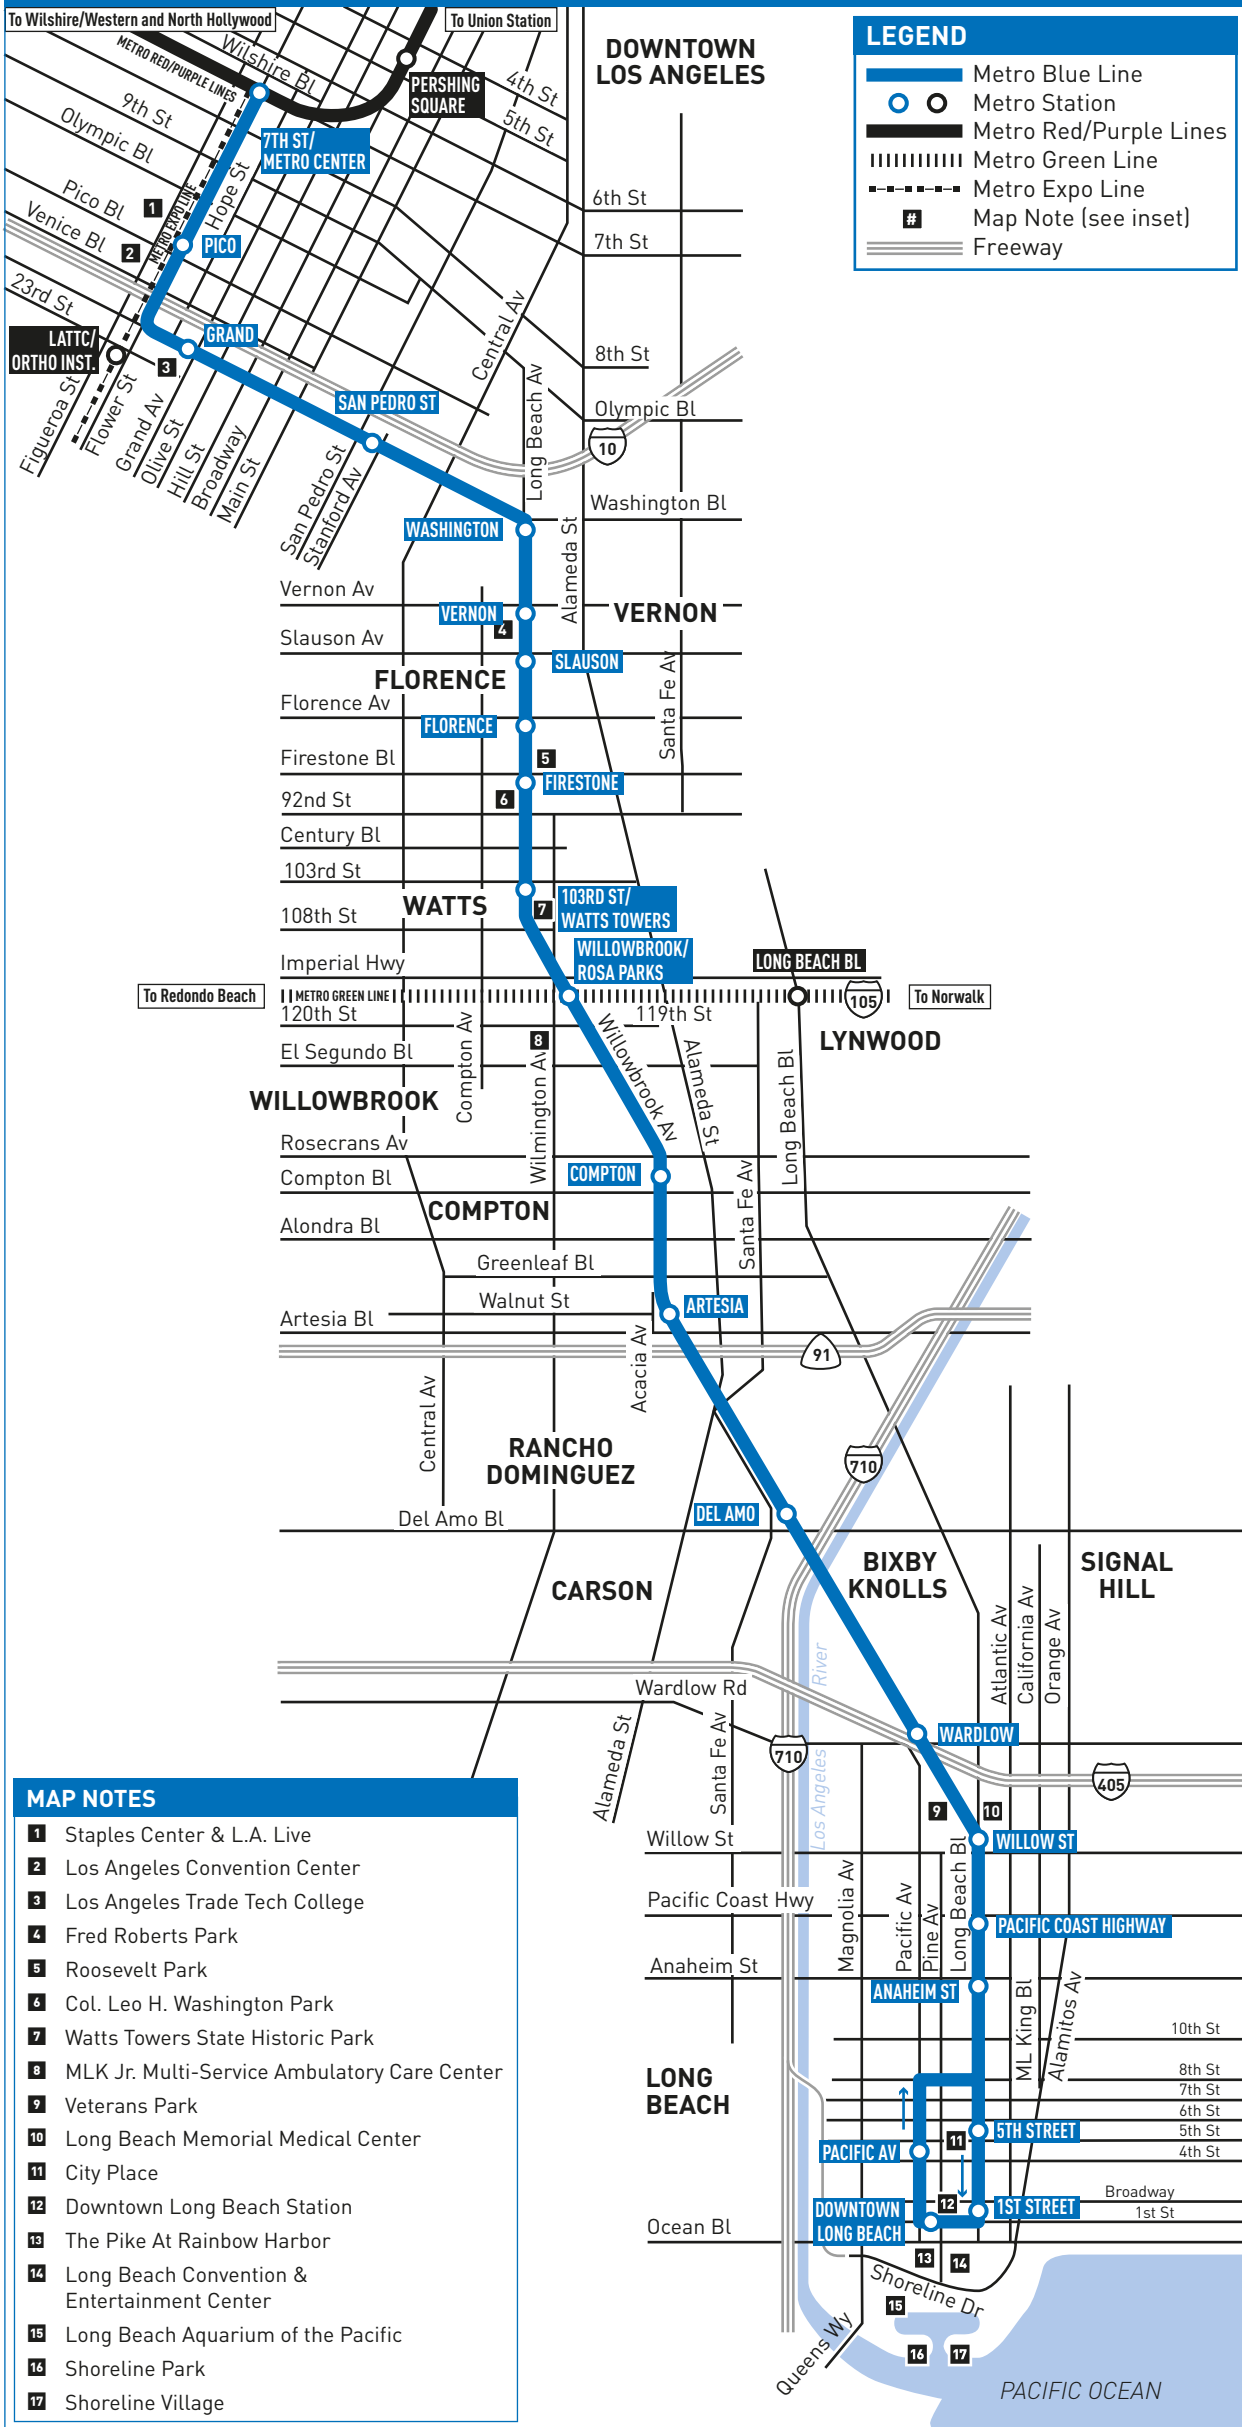

ROUTE MAP

LEGEND

- Metro Blue Line
- Metro Station
- Metro Red/Purple Lines
- Metro Green Line
- - - Metro Expo Line
- # Map Note (see inset)
- Freeway

MAP NOTES

- 1** Staples Center & L.A. Live
- 2** Los Angeles Convention Center
- 3** Los Angeles Trade Tech College
- 4** Fred Roberts Park
- 5** Roosevelt Park
- 6** Col. Leo H. Washington Park
- 7** Watts Towers State Historic Park
- 8** MLK Jr. Multi-Service Ambulatory Care Center
- 9** Veterans Park
- 10** Long Beach Memorial Medical Center
- 11** City Place
- 12** Downtown Long Beach Station
- 13** The Pike At Rainbow Harbor
- 14** Long Beach Convention & Entertainment Center
- 15** Long Beach Aquarium of the Pacific
- 16** Shoreline Park
- 17** Shoreline Village

Monday through Friday

Effective Dec 10 2017

Metro Blue Line

Northbound to Los Angeles (Approximate Times)

Table with columns for stations: Long Beach, Downtown Long Beach, Anaheim St, Willow St, Wardlow, Del Amo, Artesia, Compton, Willowbrook/Rosa Parks, 103rd Street/Watts Towers, Firestone, Florence, Stauson, Vernon, Washington, Grand, Pico (Expo Line), 7th Street/Metro Center (Red/Purple Lines). Rows show arrival times for various train numbers.

Monday through Friday

Metro Blue Line

Southbound to Long Beach (Approximate Times)

Table with columns for stations: Downtown Los Angeles, Pico (Expo Line), Grand, Washington, Vernon, Stauson, Florence, Firestone, 103rd Street/Watts Towers, Willowbrook/Rosa Parks, Compton, Artesia, Del Amo, Wardlow, Willow St, Anaheim St, Downtown Long Beach. Rows show arrival times for various train numbers.