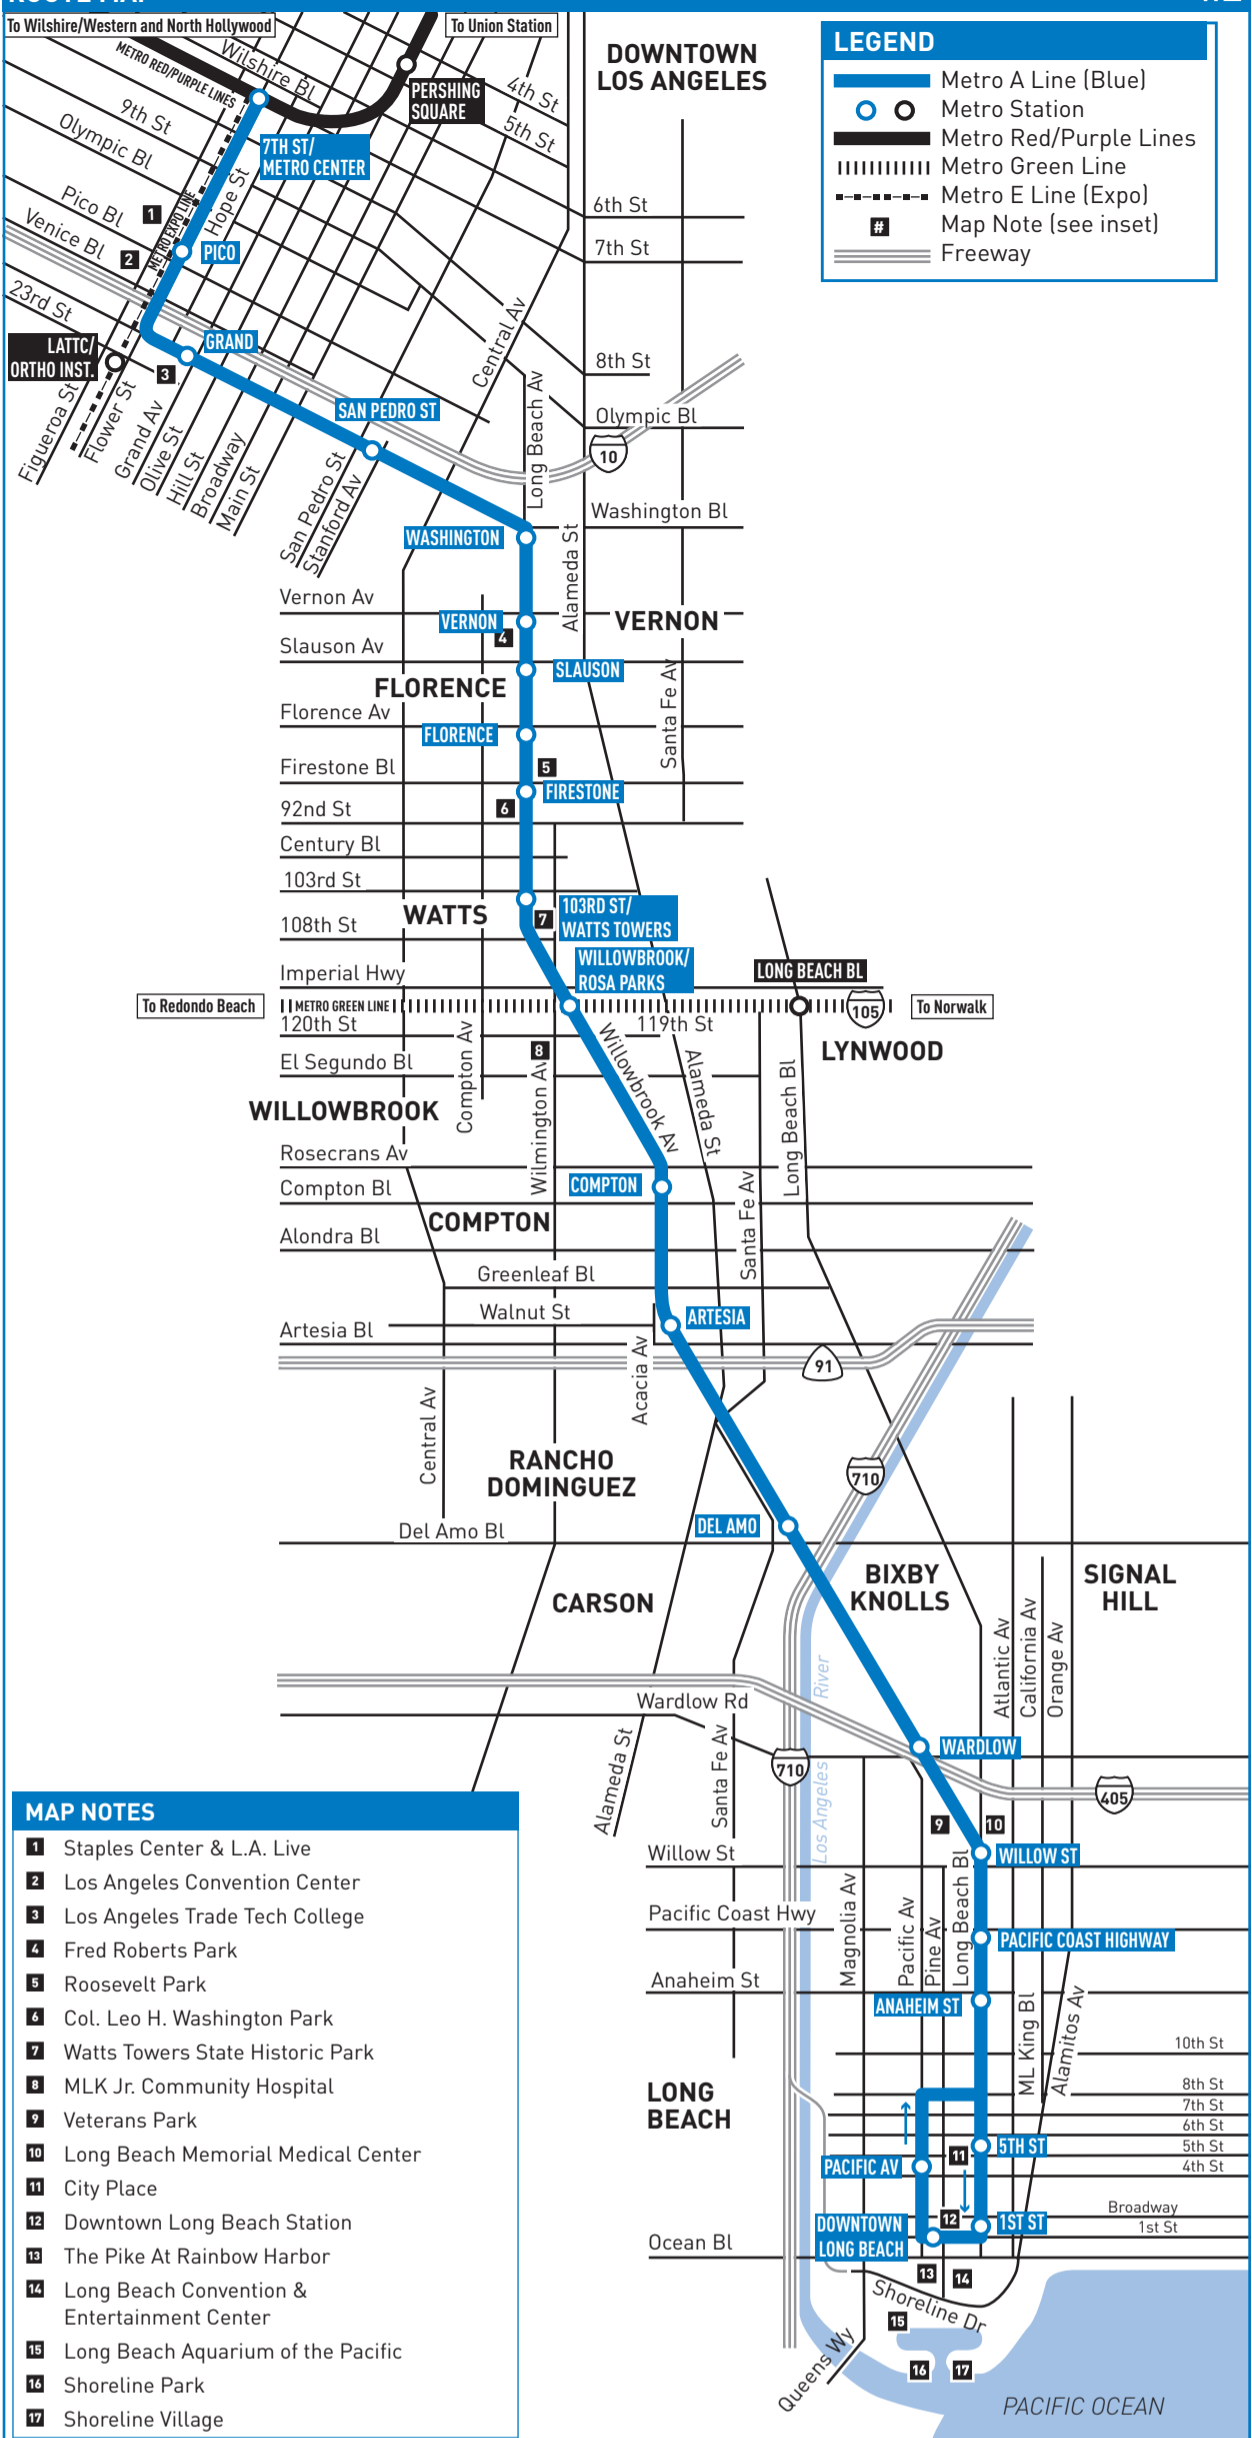

**ROUTE MAP**

**LEGEND**

- Metro A Line (Blue)
- Metro Station
- Metro Red/Purple Lines
- Metro Green Line
- - - - - Metro E Line (Expo)
- # Map Note (see inset)
- Freeway

**MAP NOTES**

- 1 Staples Center & L.A. Live
- 2 Los Angeles Convention Center
- 3 Los Angeles Trade Tech College
- 4 Fred Roberts Park
- 5 Roosevelt Park
- 6 Col. Leo H. Washington Park
- 7 Watts Towers State Historic Park
- 8 MLK Jr. Community Hospital
- 9 Veterans Park
- 10 Long Beach Memorial Medical Center
- 11 City Place
- 12 Downtown Long Beach Station
- 13 The Pike At Rainbow Harbor
- 14 Long Beach Convention & Entertainment Center
- 15 Long Beach Aquarium of the Pacific
- 16 Shoreline Park
- 17 Shoreline Village

**ROUTE MAP**

**LEGEND**

- Metro A Line (Blue)
- Metro Station
- Metro Red/Purple Lines
- Metro Green Line
- - - Metro E Line (Expo)
- # Map Note (see inset)
- Freeway

**MAP NOTES**

- 1 Staples Center & L.A. Live
- 2 Los Angeles Convention Center
- 3 Los Angeles Trade Tech College
- 4 Fred Roberts Park
- 5 Roosevelt Park
- 6 Col. Leo H. Washington Park
- 7 Watts Towers State Historic Park
- 8 MLK Jr. Community Hospital
- 9 Veterans Park
- 10 Long Beach Memorial Medical Center
- 11 City Place
- 12 Downtown Long Beach Station
- 13 The Pike At Rainbow Harbor
- 14 Long Beach Convention & Entertainment Center
- 15 Long Beach Aquarium of the Pacific
- 16 Shoreline Park
- 17 Shoreline Village