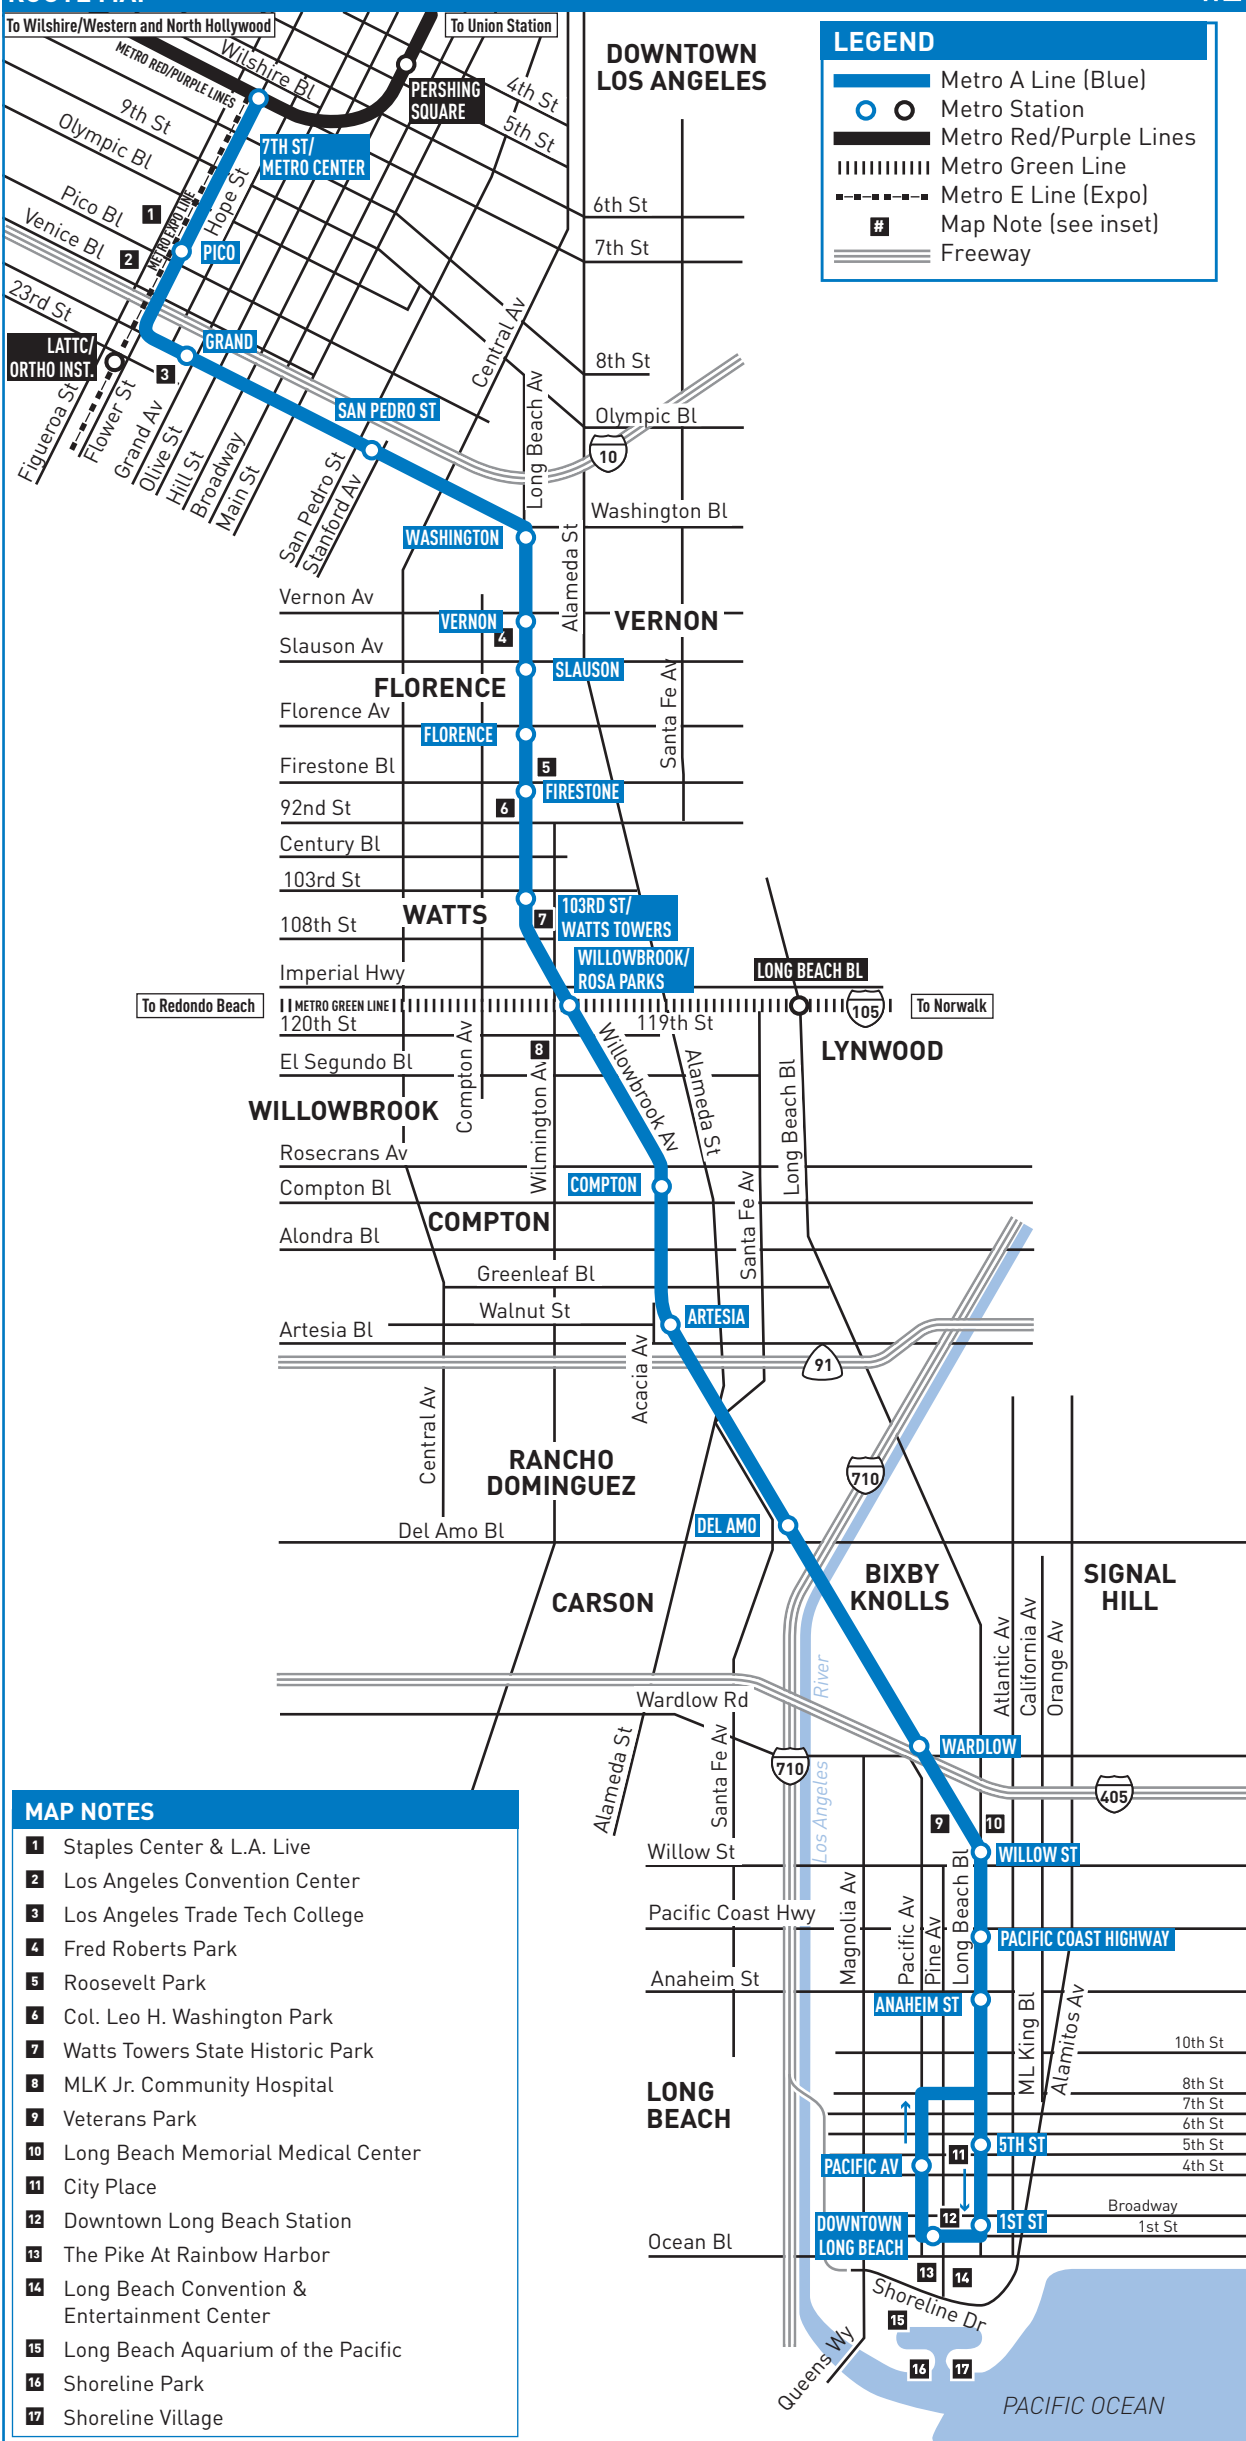

**ROUTE MAP**

**LEGEND**

- Metro A Line (Blue)
- Metro Station
- Metro Red/Purple Lines
- Metro Green Line
- - - - - Metro E Line (Expo)
- # Map Note (see inset)
- Freeway

**MAP NOTES**

- 1 Staples Center & L.A. Live
- 2 Los Angeles Convention Center
- 3 Los Angeles Trade Tech College
- 4 Fred Roberts Park
- 5 Roosevelt Park
- 6 Col. Leo H. Washington Park
- 7 Watts Towers State Historic Park
- 8 MLK Jr. Community Hospital
- 9 Veterans Park
- 10 Long Beach Memorial Medical Center
- 11 City Place
- 12 Downtown Long Beach Station
- 13 The Pike At Rainbow Harbor
- 14 Long Beach Convention & Entertainment Center
- 15 Long Beach Aquarium of the Pacific
- 16 Shoreline Park
- 17 Shoreline Village

**ROUTE MAP**

**LEGEND**

- Metro A Line (Blue)
- Metro Station
- Metro Red/Purple Lines
- Metro Green Line
- - - Metro E Line (Expo)
- # Map Note (see inset)
- Freeway

**MAP NOTES**

- 1 Staples Center & L.A. Live
- 2 Los Angeles Convention Center
- 3 Los Angeles Trade Tech College
- 4 Fred Roberts Park
- 5 Roosevelt Park
- 6 Col. Leo H. Washington Park
- 7 Watts Towers State Historic Park
- 8 MLK Jr. Community Hospital
- 9 Veterans Park
- 10 Long Beach Memorial Medical Center
- 11 City Place
- 12 Downtown Long Beach Station
- 13 The Pike At Rainbow Harbor
- 14 Long Beach Convention & Entertainment Center
- 15 Long Beach Aquarium of the Pacific
- 16 Shoreline Park
- 17 Shoreline Village