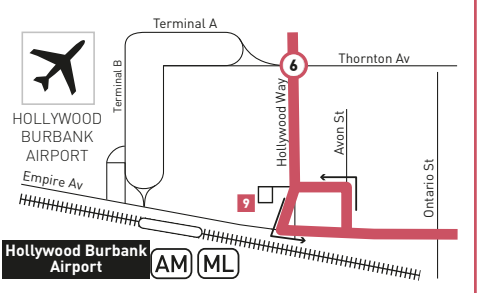

SEE INSET 1

SEE INSET 2

SEE INSET 3

INSET 1 - HOLLYWOOD BURBANK AIRPORT

INSET 2 - DOWNTOWN BURBANK

LEGEND

- Route of Line 794
- # Rapid Stop Timepoint
- Rapid Stop
- ◐ Rapid Stop - Single Direction Only
- Metro Rail
- Metro Rail Station
- Metro Rail Station Entrance
- Transit Center
- Amtrak Station
- Metrolink Station
- BB BurbankBus
- CE LADOT Commuter Express
- GB Glendale Beeline
- SC Santa Clarita Transit

INSET 3 - DOWNTOWN LOS ANGELES

MAP NOTES

- 1 Sylmar Station**
Metro 94 (Weekends Only), 230, 236, 239, 292, 734, 794; CE574; Metrolink Antelope Valley Line
- 2 Whiteman Airport**
- 3 Hansen Dam Lake, Park and Golf Course**
- 4 Sun Valley Metrolink Station**
Metro 94, 794; Metrolink Antelope Valley Line
- 5 Hollywood Burbank Airport**
- 6 Burbank Town Center**
- 7 Burbank Station**
Metro 92, 96, 154, 155, 164, 165, 292; SC794; BB Media District, Empire/Downtown; Megabus; Amtrak; Metrolink Antelope Valley Line, Ventura County Lines
- 8 Glendale Station**
Metro 183; GB1, 2, 11, 12; Amtrak; Metrolink Antelope Valley Line, Ventura County Line
- 9 Burbank Regional Intermodal Transportation Center**
Metro 169, 222; BB NoHo/Airport

No hay servicio en sábado, domingo, New Year's Day, Memorial Day, Independence Day, Labor Day, Thanksgiving Day y Christmas Day.

Nextrip

Text "metro" and your intersection or stop number to 41411 (example: metro vignes&cesarchavez or metro 1563). You can also visit m.metro.net or call 511 and say "Nextrip".

Nextrip

Envíe un mensaje de texto con "Metro" y la intersección de la calle o el número de su parada al 41411. Nextrip le enviará un mensaje de texto con la próxima llegada de cada autobús en esa parada. También puede visitar m.metro.net or llamar al 511 y decir "Nextrip".