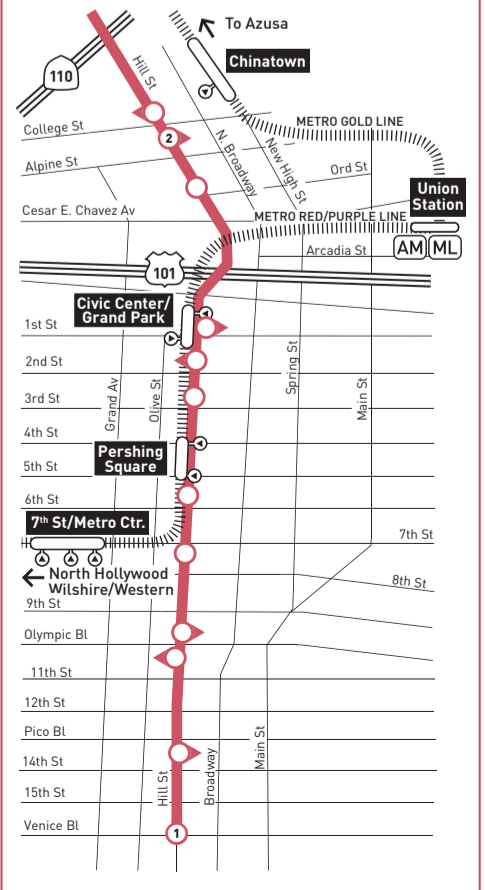

INSET 3 - DOWNTOWN LOS ANGELES