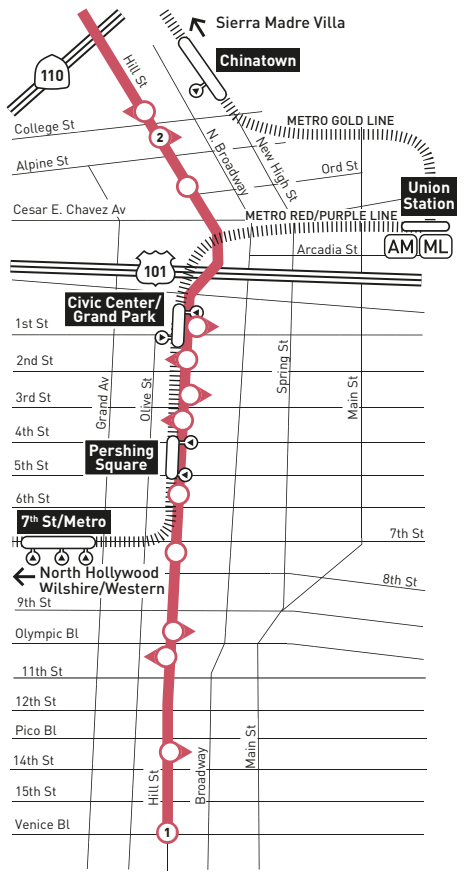

SEE INSET 1

SEE INSET 2

SEE INSET 3

INSET 1 - HOLLYWOOD BURBANK AIRPORT

INSET 2 - DOWNTOWN BURBANK

LEGEND

- Route of Line 794
- # Rapid Stop Timepoint
- Rapid Stop
- ◐ Rapid Stop - Single Direction Only
- Metro Rail
- Metro Rail Station
- Metro Rail Station Entrance
- Transit Center
- Amtrak Station
- Metrolink Station
- BB BurbankBus
- CE LADOT Commuter Express
- GB Glendale Beeline
- SC Santa Clarita Transit

INSET 3 - DOWNTOWN LOS ANGELES

MAP NOTES

- 1 Sylmar Station**
Metro 94 (Weekends Only), 230, 236, 239, 292, 734, 794; CE574; Metrolink Antelope Valley Line
- 2 Whiteman Airport**
- 3 Hansen Dam Lake, Park and Golf Course**
- 4 Sun Valley Metrolink Station**
Metro 94, 794; Metrolink Antelope Valley Line
- 5 Hollywood Burbank Airport**
- 6 Burbank Town Center**
- 7 Burbank Station**
Metro 92, 96, 154, 155, 164, 165, 292; SC794; BB Media District, Empire/Downtown; Megabus; Amtrak; Metrolink Antelope Valley Line, Ventura County Lines
- 8 Glendale Station**
Metro 183; GB1, 2, 11, 12; Amtrak; Metrolink Antelope Valley Line, Ventura County Line
- 9 Burbank Regional Intermodal Transportation Center**
Metro 169, 222; BB NoHo/Airport

No hay servicio en sábado, domingo, New Year's Day, Memorial Day, Independence Day, Labor Day, Thanksgiving Day y Christmas Day.

Nextrip

Text "metro" and your intersection or stop number to 41411 (example: metro vignes&cesarchavez or metro 1563). You can also visit m.metro.net or call 511 and say "Nextrip".

Nextrip

Envíe un mensaje de texto con "Metro" y la intersección de la calle o el número de su parada al 41411. Nextrip le enviará un mensaje de texto con la próxima llegada de cada autobús en esa parada. También puede visitar m.metro.net or llamar al 511 y decir "Nextrip".