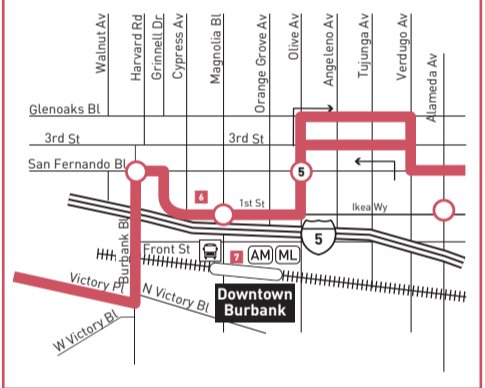

SEE INSET 1

SEE INSET 2

SEE INSET 3

INSET 1 - HOLLYWOOD BURBANK AIRPORT

INSET 2 - DOWNTOWN BURBANK

LEGEND

- Route of Line 794
- # Rapid Stop Timepoint
- Rapid Stop
- ◐ Rapid Stop - Single Direction Only
- Metro Rail
- Metrolink, Amtrak
- Metro Rail Station
- Metro Rail Station Entrance
- Transit Center
- Amtrak Station
- Metrolink Station
- BurbankBus
- LADOT Commuter Express
- Glendale Beeline
- Santa Clarita Transit

MAP NOTES

- 1 Sylmar Station**
Metro 94 (Weekends Only), 230, 236, 239, 292, 734, 794; CE574; Metrolink Antelope Valley Line
- 2 Whiteman Airport**
- 3 Hansen Dam Lake, Park and Golf Course**
- 4 Sun Valley Metrolink Station**
Metro 94, 794; Metrolink Antelope Valley Line
- 5 Hollywood Burbank Airport**
- 6 Burbank Town Center**
- 7 Burbank Station**
Metro 92, 96, 154, 155, 164, 165, 292; SC794; BB Media District, Empire/Downtown; Megabus; Metrolink Antelope Valley Line, Ventura County Lines
- 8 Glendale Station**
Metro 183; GB1, 2, 11, 12; Amtrak; Metrolink Antelope Valley Line, Ventura County Line
- 9 Burbank Regional Intermodal Transportation Center**
Metro 169, 222; BB NoHo/Airport