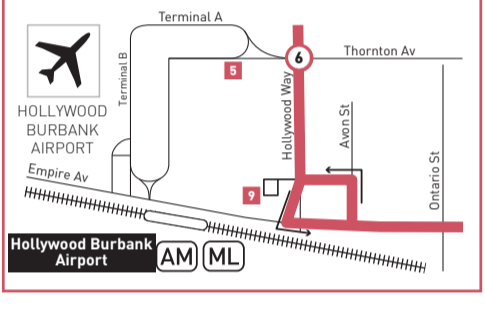

SEE INSET 1

SEE INSET 2

SEE INSET 3

INSET 1 - HOLLYWOOD BURBANK AIRPORT

INSET 2 - DOWNTOWN BURBANK

LEGEND

- Route of Line 794
- # Rapid Stop Timepoint
- Rapid Stop
- ◐ Rapid Stop - Single Direction Only
- Metro Rail
- Metrolink, Amtrak
- Metro Rail Station
- Metro Rail Station Entrance
- Transit Center
- Amtrak Station
- Metrolink Station
- BurbankBus
- LADOT Commuter Express
- Glendale Beeline
- Santa Clarita Transit

MAP NOTES

- 1 Sylmar Station**
Metro 94 (Weekends Only), 230, 236, 239, 292, 734, 794; CE574; Metrolink Antelope Valley Line
- 2 Whiteman Airport**
- 3 Hansen Dam Lake, Park and Golf Course**
- 4 Sun Valley Metrolink Station**
Metro 94, 794; Metrolink Antelope Valley Line
- 5 Hollywood Burbank Airport**
- 6 Burbank Town Center**
- 7 Burbank Station**
Metro 92, 96, 154, 155, 164, 165, 292; SC794; BB Media District, Empire/Downtown; Megabus; Metrolink Antelope Valley Line, Ventura County Lines
- 8 Glendale Station**
Metro 183; GB1, 2, 11, 12; Amtrak; Metrolink Antelope Valley Line, Ventura County Line
- 9 Burbank Regional Intermodal Transportation Center**
Metro 169, 222; BB NoHo/Airport