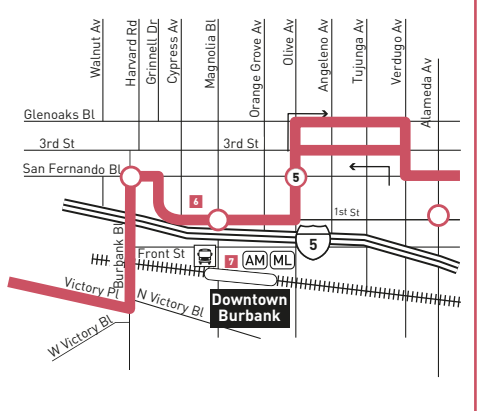

SEE INSET 1

SEE INSET 2

SEE INSET 3

INSET 1 - HOLLYWOOD BURBANK AIRPORT

INSET 2 - DOWNTOWN BURBANK

LEGEND

- Route of Line 794
- # Rapid Stop Timepoint
- Rapid Stop
- ◐ Rapid Stop - Single Direction Only
- Metro Rail
- Metro Rail Station
- Metro Rail Station Entrance
- Transit Center
- Amtrak Station
- Metrolink Station
- BB BurbankBus
- CE LADOT Commuter Express
- GB Glendale Beeline
- SC Santa Clarita Transit

INSET 3 - DOWNTOWN LOS ANGELES

MAP NOTES

- 1 Sylmar Station**
Metro 94 (Weekends Only), 230, 236, 239, 292, 734, 794; CE574; Metrolink Antelope Valley Line
- 2 Whiteman Airport**
- 3 Hansen Dam Lake, Park and Golf Course**
- 4 Sun Valley Metrolink Station**
Metro 94, 794; Metrolink Antelope Valley Line
- 5 Hollywood Burbank Airport**
- 6 Burbank Town Center**
- 7 Burbank Station**
Metro 92, 96, 154, 155, 164, 165, 292; SC794; BB Media District, Empire/Downtown; Megabus; Amtrak; Metrolink Antelope Valley Line, Ventura County Lines
- 8 Glendale Station**
Metro 183; GB1, 2, 11, 12; Amtrak; Metrolink Antelope Valley Line, Ventura County Line
- 9 Burbank Regional Intermodal Transportation Center**
Metro 169, 222; BB NoHo/Airport