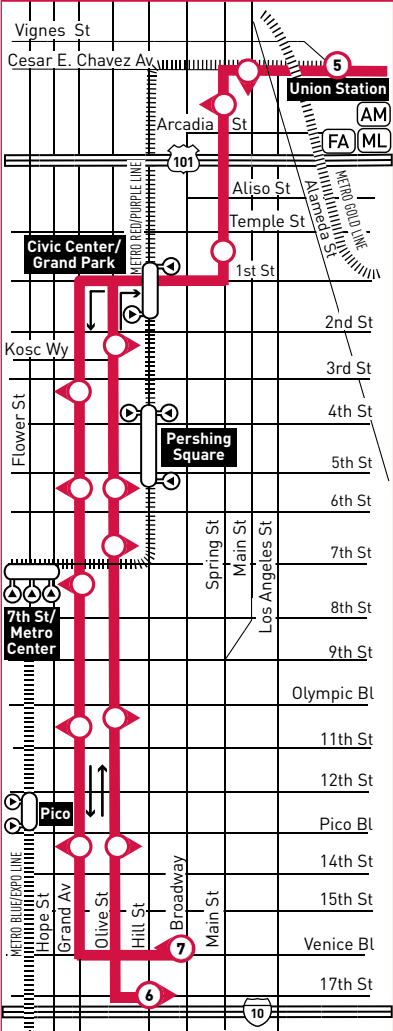

INSET 1 - DOWNTOWN LOS ANGELES

LEGEND

- Line 770 Route
- Metro Rail
- Rapid Stop Timepoint
- Rapid Stop Timepoint Single Direction Only
- Rapid Stop
- Rapid Stop Single Direction Only
- Metro Rail/Busway Station
- Transit Center
- Map Notes
- Connecting Line
- Rapid Connecting Line
- Amtrak
- Metrolink
- FlyAway
- ES El Sol Shuttle
- FT Foothill Transit
- LD LADOT DASH
- M Montebello Bus Lines
- MP Monterey Park Spirit Bus
- N Norwalk Transit

MAP NOTES

- 1 El Monte Station**
Upper Level: Metro Silver Line (910/950); F481, F486, F488, F492, F494, Silver Streak; Greyhound; Hollywood Bowl
Lower Level: Metro 70, 76, 176, 267, 268, 487, 577, 770; F178, F190, F194, F269, F270, F282; N7
- 2 ELAC Transit Center**
Metro: 68, 106; M10; MP1, MP5
Street: Metro 68, 260, 762, 770; MP2; ES City Terrace/ELAC
- 3 Indiana Gold Line Station**
Metro: 30, 106, 254, 665;
DASH: Boyle Heights/East LA/Salazar Park; ES Union Pacific/Salazar Park
- 4 White Memorial Hospital**
Metro: 68, 106