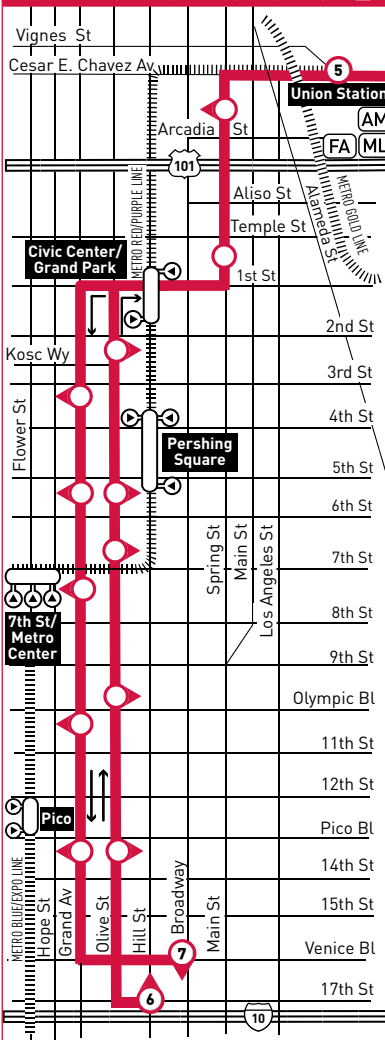

**ROUTE MAP**

**INSET 1 - DOWNTOWN LOS ANGELES**

**LEGEND**

- Line 770 Route
- Metro Rail
- Rapid Stop Timepoint
- Rapid Stop Timepoint Single Direction Only
- Rapid Stop
- Rapid Stop Single Direction Only
- Metro Rail/Busway Station
- Transit Center
- Map Notes
- Connecting Line
- Rapid Connecting Line
- Amtrak
- Metrolink
- FlyAway
- ES El Sol Shuttle
- FT Foothill Transit
- LD LADOT DASH
- M Montebello Bus Lines
- MP Monterey Park Spirit Bus
- N Norwalk Transit

**INSET 1 - DOWNTOWN LOS ANGELES**

- Metro Rail Station
- Metro Rail Station Entrance

**MAP NOTES**

- 1 El Monte Station**  
**Upper Level:** Metro Silver Line (910/950); F486, F488, F492, Silver Streak; Greyhound; Hollywood Bowl Shuttle  
**Lower Level:** Metro 70, 76, 176, 267, 268, 487, 577, 770; F178, F190, F194, F269, F270, F282; N7
- 2 ELAC Transit Center**  
**Metro:** 68, 106; M10; MP2, MP5  
**Street:** Metro 68, 260, 762, 770; MP1; ES City Terrace/ELAC
- 3 Indiana Station**  
**Metro:** 30, 106, 254, 665, Gold Line; LD Boyle Heights/East LA; ES Union Pacific/Salazar Park
- 4 White Memorial Hospital**  
**Metro:** 68, 106, 770

## Nextrip

Text "metro" and your intersection or stop number to 41411 (example: metro vignes&cesarechavez or metro 1563). You can also visit [m.metro.net](http://m.metro.net) or call 511 and say "Nextrip".

## Eastbound (Approximate Times)