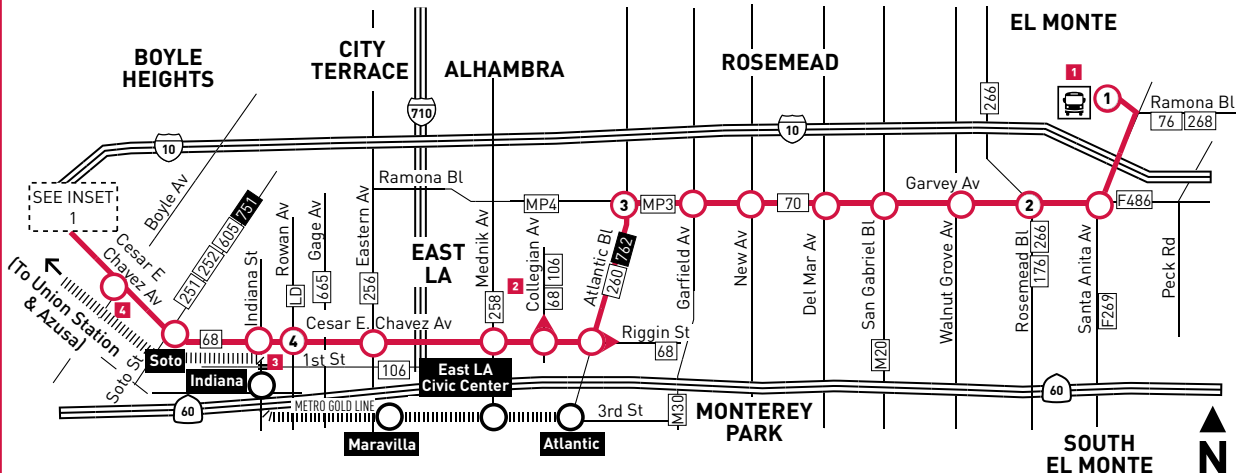

**ROUTE MAP**

**INSET 1 - DOWNTOWN LOS ANGELES**

**LEGEND**

- Line 770 Route
- Metro Rail
- Rapid Stop Timepoint
- Rapid Stop Timepoint Single Direction Only
- Rapid Stop
- Rapid Stop Single Direction Only
- Metro Rail/Busway Station
- Transit Center
- Map Notes
- Connecting Line
- Rapid Connecting Line
- Amtrak
- Metrolink
- FlyAway
- ES El Sol Shuttle
- FT Foothill Transit
- LD LADOT DASH
- M Montebello Bus Lines
- MP Monterey Park Spirit Bus
- N Norwalk Transit

**INSET 1 - DOWNTOWN LOS ANGELES**

- Metro Rail Station
- Metro Rail Station Entrance

**MAP NOTES**

- 1 El Monte Station**  
**Upper Level:** Metro Silver Line (910/950); F486, F488, F492, Silver Streak; Greyhound; Hollywood Bowl Shuttle  
**Lower Level:** Metro 70, 76, 176, 267, 268, 487, 577, 770; F178, F190, F194, F269, F270, F282; N7
- 2 ELAC Transit Center**  
**Metro:** 68, 106; M10; MP2, MP5  
**Street:** Metro 68, 260, 762, 770; MP1; ES City Terrace/ELAC
- 3 Indiana Station**  
**Metro:** 30, 106, 254, 665, Gold Line; LD Boyle Heights/East LA; ES Union Pacific/Salazar Park
- 4 White Memorial Hospital**  
**Metro:** 68, 106, 770

## Eastbound (Approximate Times)