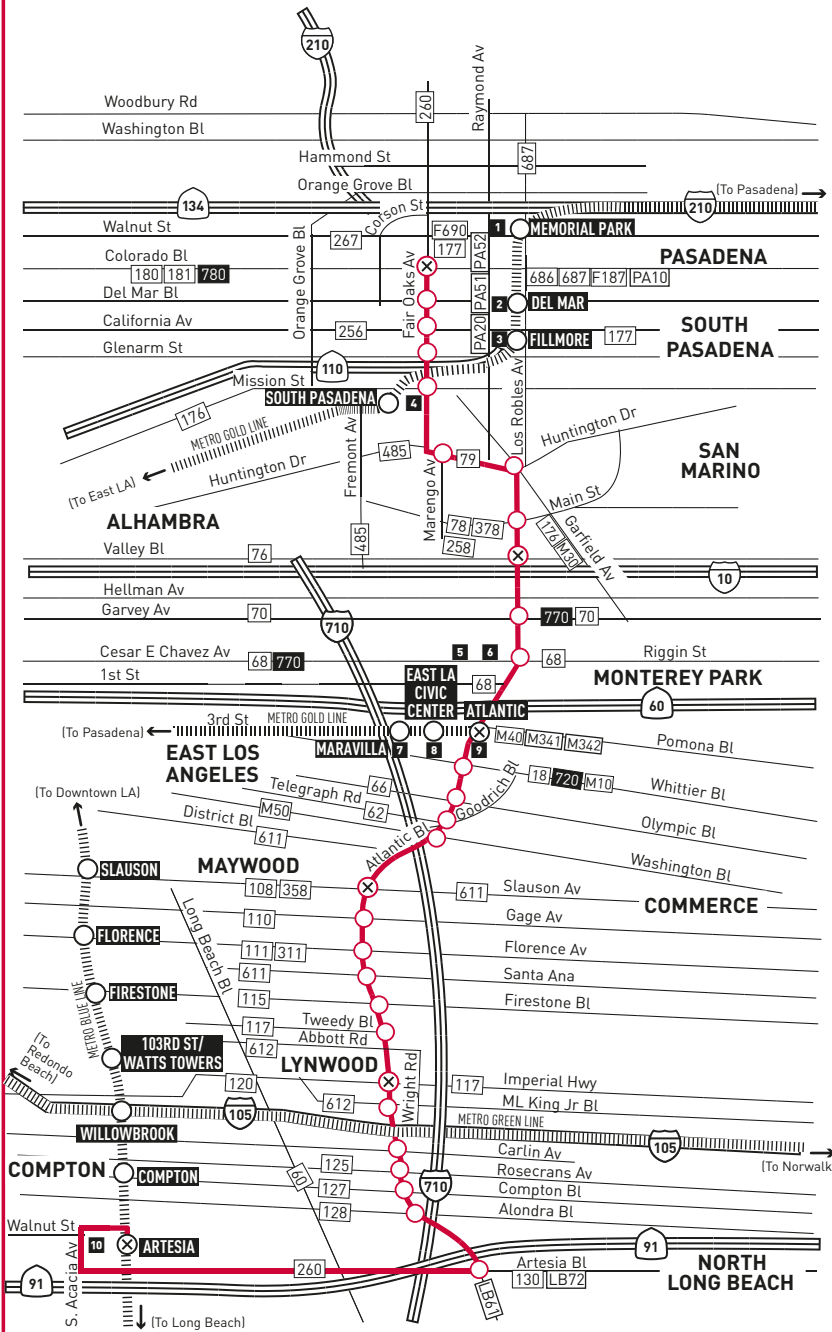

No hay servicio en sábado, domingo, New Year's Day, Memorial Day, Independence Day, Labor Day, Thanksgiving Day y Christmas Day.

ROUTE MAP

LEGEND

- Route of Metro Rapid 762
- Timetable Timepoint
- Metro Rapid Stop
- Metro Rail
- Metro Rail Station
- Metro Rail Station & Timetable Timepoint
- Connecting Line
- Rapid Connecting Line
- CE LADOT Commuter Express
- COM Compton Renaissance Transit
- F Foothill Transit
- LB Long Beach Transit
- M Montebello Bus Lines
- MP Monterey Park Spirit
- PA Pasadena ARTS
- T Torrance Transit

MAP NOTES

- 1 Memorial Park Station**
Metro 177, 256, 260, 686, 687, Metro Rapid 762; CE549; PA10, PA20, PA40, PA51, PA52; F690
- 2 Del Mar Station**
Metro 177, 256, 260, 686, 687, Metro Rapid 762; PA20, PA51, PA52,
- 3 Fillmore Station**
Metro 686, 687
- 4 South Pasadena Station**
Metro 176
- 5 East LA College**
- 6 East LA College Transit Center**
Metro 68, M10; MP2, MP5
Street Level: Metro 68, 260, Metro Rapid 762, 770; MP1, MP5; El Sol Shuttle
- 7 Maravilla Station**
Metro 256; El Sol Shuttle; M40
- 8 East LA Civic Center Station**
Metro 258; El Sol Shuttle; M40
- 9 Atlantic Station**
Metro 260, Metro Rapid 762; El Sol Shuttle; M10, M40, M341, M342,
- 10 Artesia Station**
Metro 60, 130, 202, 205, 260, Metro Rapid 762; COM5; LB51, LB61; T6