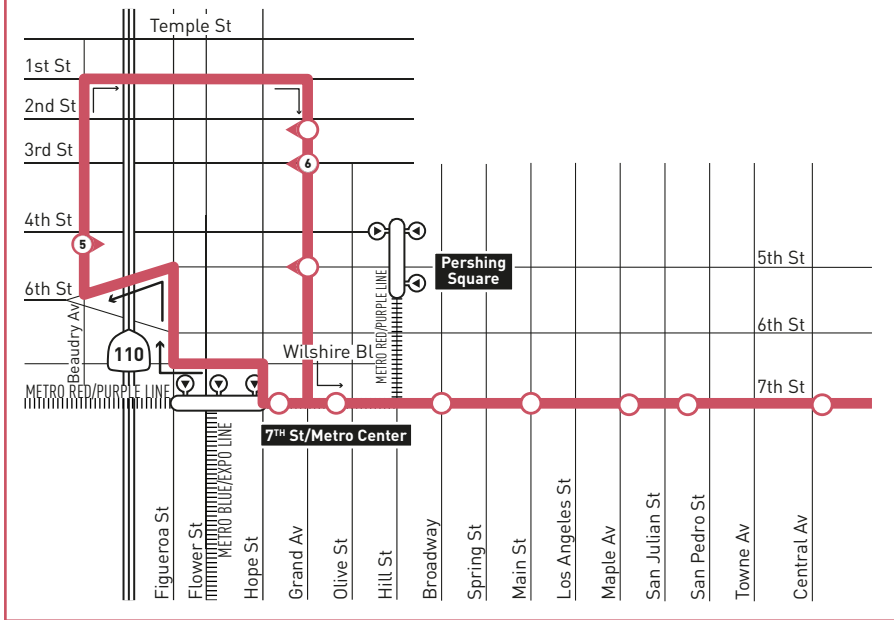

INSET 1 - DOWNTOWN LOS ANGELES

LEGEND

- Line 760 Route
- Rapid Stop
- ◐ Rapid Stop - Single Direction Only
- ⊕ Rapid Stop Timepoint
- # Metro Busway/Rail Station & Timepoint
- Metro Rail
- Metro Rail Station
- LD LADOT DASH
- LN The Link

INSET 1 - DOWNTOWN LOS ANGELES

- ⊕ Rapid Stop Timepoint
- Rapid Stop
- ◐ Rapid Stop - Single Direction Only
- Metro Rail Station
- Metro Rail Station Entrance

MAP NOTE

- 1 Greyhound Bus Station

Monday through Friday