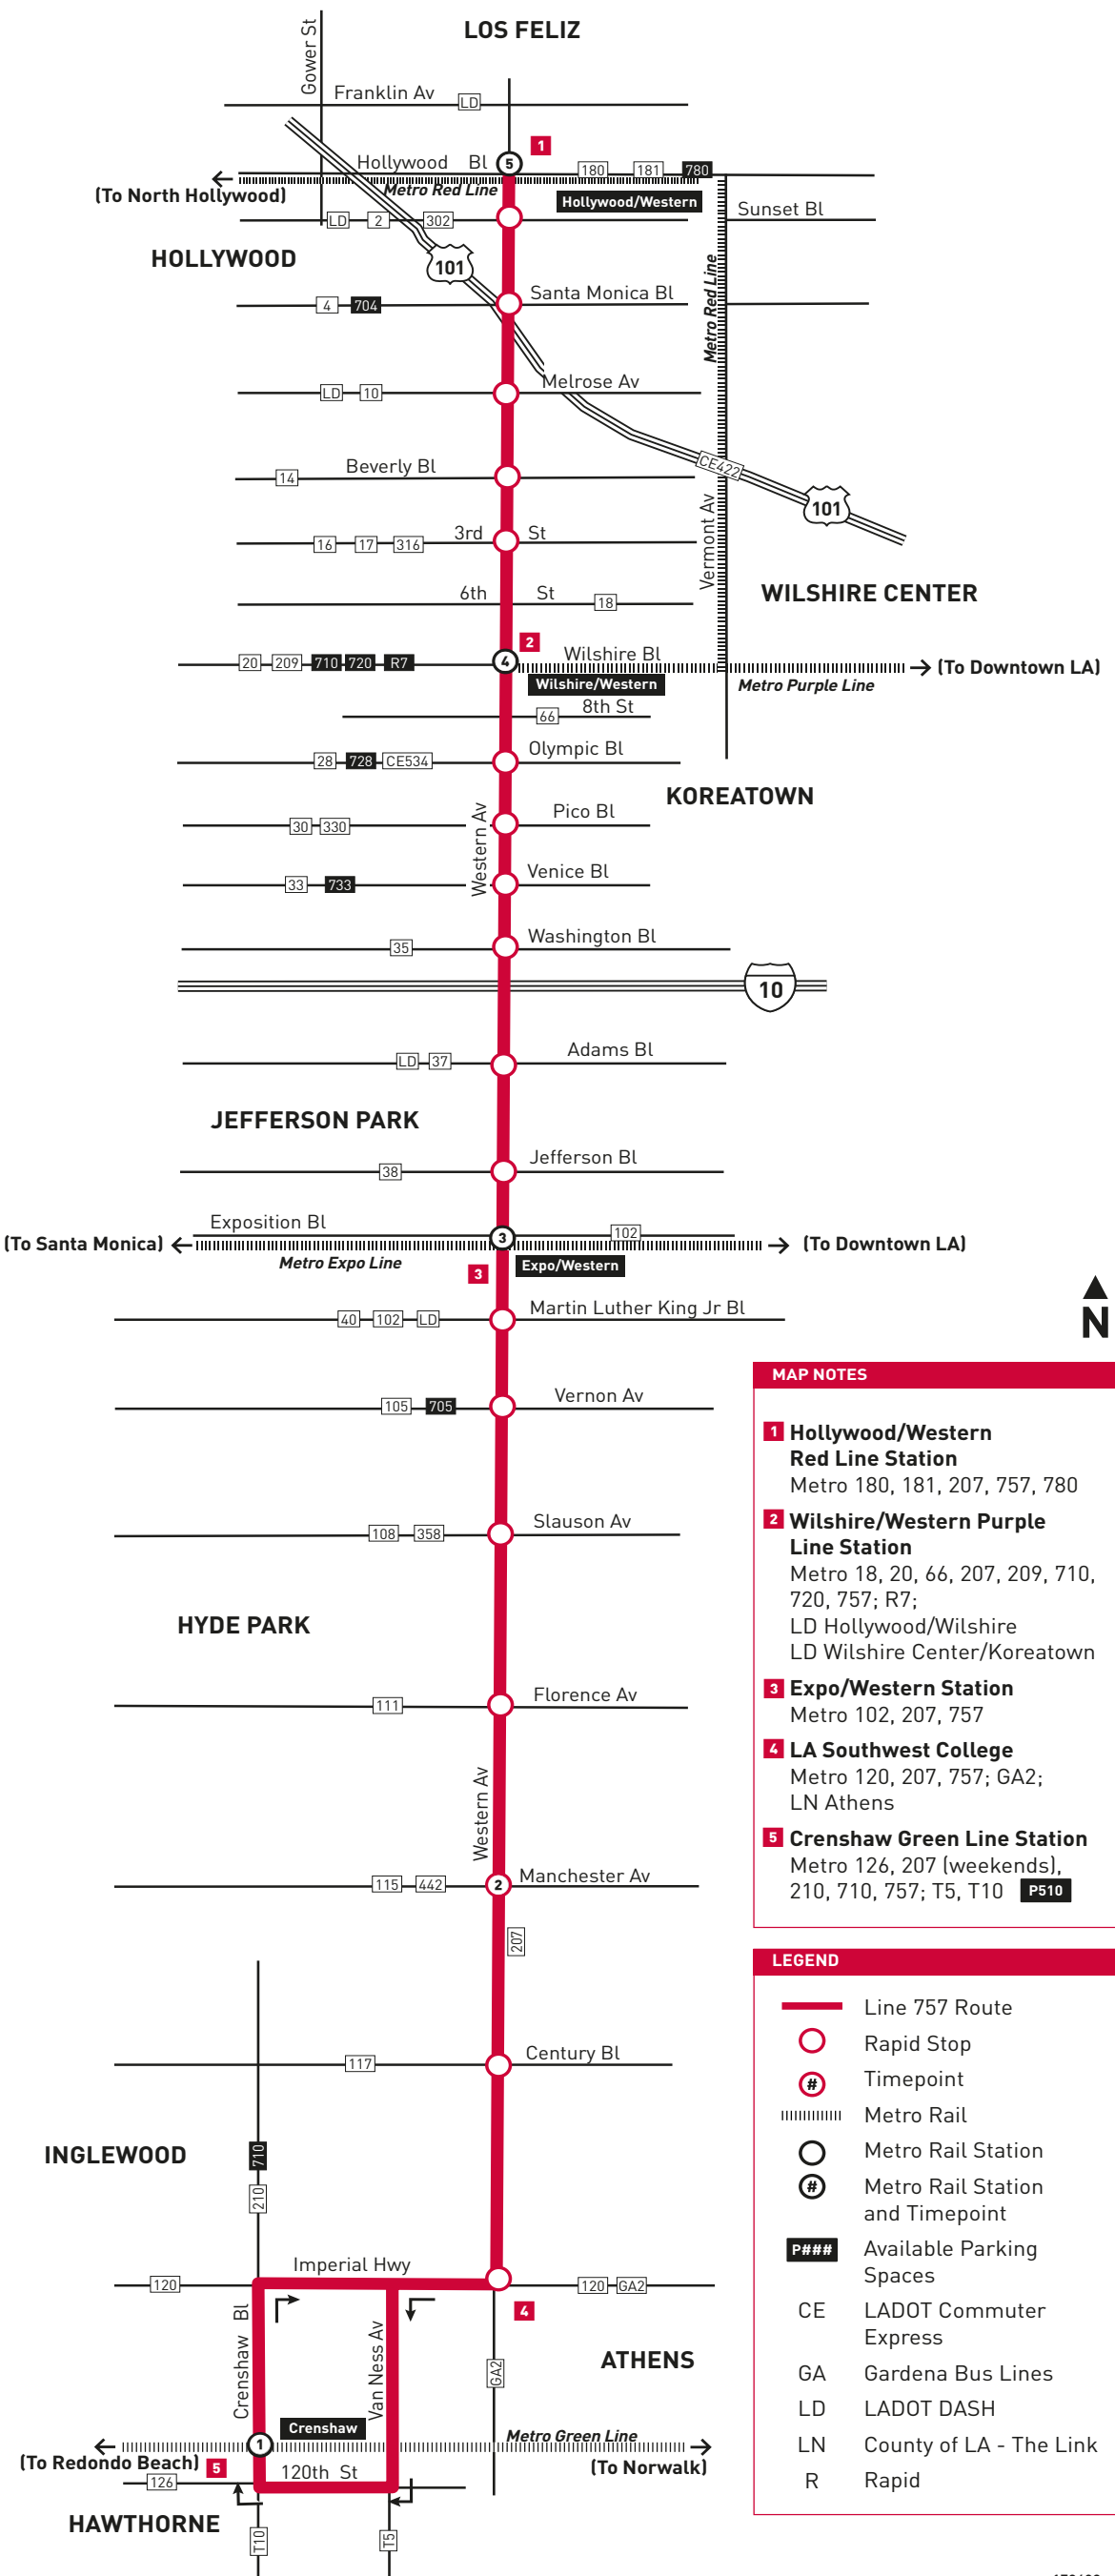

LOS FELIZ

MAP NOTES

- 1 Hollywood/Western Red Line Station**
Metro 180, 181, 207, 757, 780
- 2 Wilshire/Western Purple Line Station**
Metro 18, 20, 66, 207, 209, 710, 720, 757; R7;
LD Hollywood/Wilshire
LD Wilshire Center/Koreatown
- 3 Expo/Western Station**
Metro 102, 207, 757
- 4 LA Southwest College**
Metro 120, 207, 757; GA2;
LN Athens
- 5 Crenshaw Green Line Station**
Metro 126, 207 (weekends), 210, 710, 757; T5, T10 **P510**