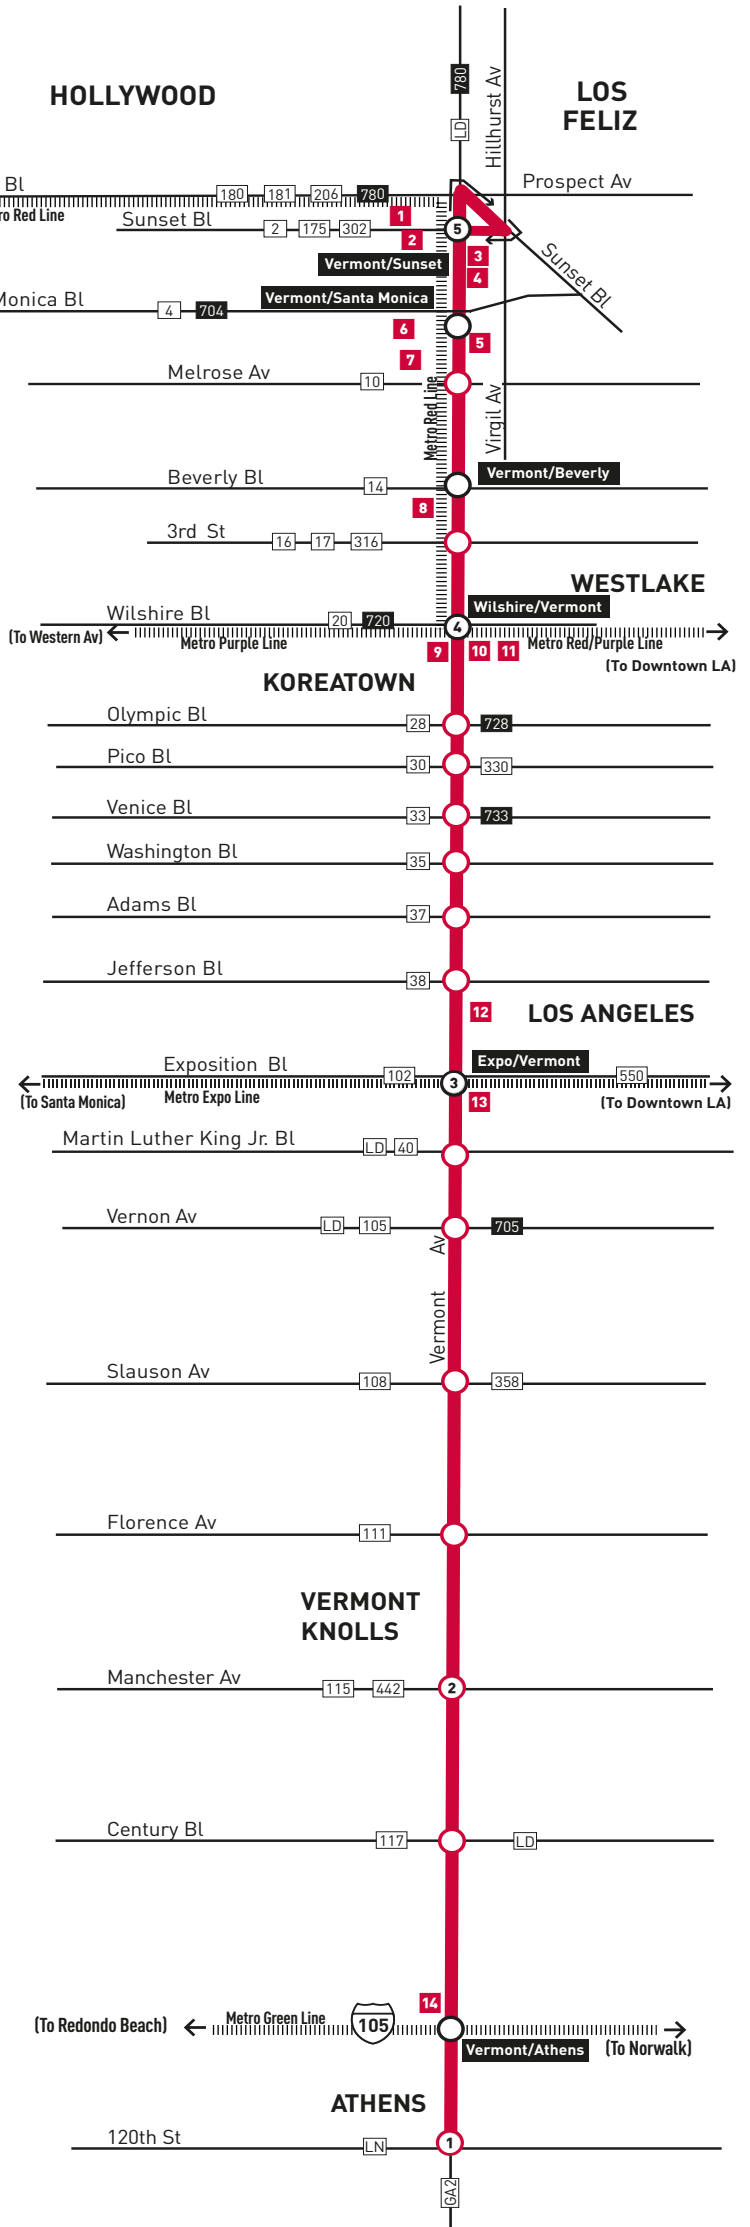

LEGEND

- Line 754 Route
- Metro Rapid Stop
- Timepoint
- Metro Rail
- Metro Rail Station & Rapid Stop
- Metro Rail Station & Timepoint
- CE LADOT Commuter Express
- GA GTrans (Gardena)
- LD LADOT DASH
- LN County of LA - The Link

MAP NOTES

- 1 Kaiser Hospital**
- 2 Vermont/Sunset Red Line Station**
Metro 2, 175, 180, 181, 204, 206, 302, 754, 780;
LD Hollywood, LD Los Feliz
- 3 Children's Hospital of Los Angeles**
- 4 Queen of Angels Hollywood Presbyterian Medical Center**
- 5 Vermont/Santa Monica Red Line Station**
Metro 4, 204, 704, 754;
LD Hollywood
- 6 Los Angeles City College**
- 7 Braille Institute**
- 8 Vermont/Beverly Red Line Station**
Metro 14, 204, 754
- 9 Wilshire/Vermont Red/Purple Lines Station**
Metro 18, 20, 51, 52, 201, 204, 351, 720, 754;
LD Wilshire Center/
Koreatown
- 10 Metro Customer Center 3183 Wilshire Bl Ste 174**
- 11 Southwestern University School of Law**
- 12 University of Southern California**
- 13 LA Coliseum**
- 14 Vermont/Athens Station**
Metro Green Line
Metro 204, 206, 209, 754;
LN Athens; GA2

Southbound (Approximate Times)

HOLLYWOOD	WESTLAKE	LOS ANGELES	VERMONT KNOLLS	ATHENS
5	4	3	2	1
Vermont & Sunset Station	Wilshire/Vermont Station	Expo/Vermont Station	Vermont & Manchester	Vermont & 120th
6:04A	6:15A	6:28A	6:42A	6:52A
6:36	6:47	7:00	7:14	7:24
7:07	7:18	7:31	7:45	7:55
7:29	7:41	7:54	8:08	8:18
7:55	8:07	8:20	8:34	8:44
8:18	8:30	8:44	8:58	9:08
8:38	8:50	9:04	9:19	9:29
8:58	9:10	9:24	9:39	9:49
9:18	9:30	9:44	9:59	10:10
9:38	9:50	10:04	10:19	10:30
9:57	10:10	10:25	10:41	10:52
10:17	10:30	10:45	11:01	11:12
10:37	10:50	11:05	11:22	11:33
10:56	11:10	11:25	11:42	11:53
11:16	11:30	11:46	12:03P	12:14P
11:36	11:50	12:06P	12:23	12:34
11:55	12:10P	12:26	12:43	12:54
12:13P	12:28	12:44	1:01	1:12
12:28	12:43	12:59	1:16	1:27
12:43	12:58	1:14	1:31	1:42