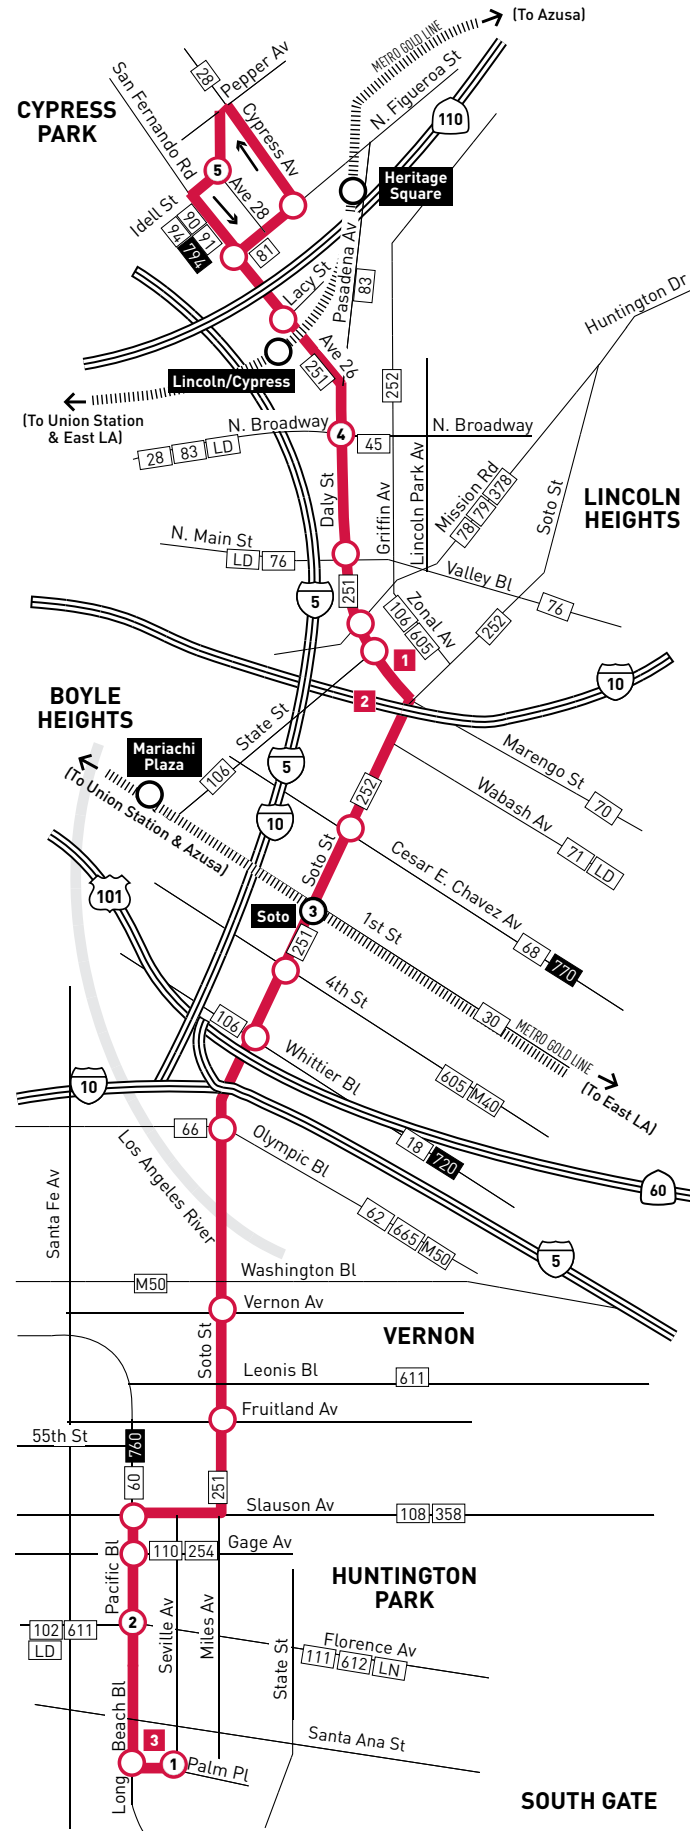

ROUTE MAP

LEGEND

- Line 751 Route
- Metro Rail
- Rapid Stop Timepoint
- Rapid Stop
- Metro Rail / Busway Station & Timepoint
- Metro Rail / Busway Station
- Transit Center
- Map Notes
- Connecting Line
- Rapid Connecting Line
- Amtrak
- Metrolink
- LA DOT DASH
- County of Los Angeles - The Link
- Montebello Bus Lines

INSET 1 - DOWNTOWN LOS ANGELES

- Metro Rail Station
- Metro Rail Station Entrance

MAP NOTES

- 1 LA County + USC Med Ctr**
- 2 LA County + USC Med Ctr Station**
Freeway Level: Metro 487, 489, 910 Silver Line (910/950); F493, F495, F496, F497, F498, F499, F699, Silver Streak
Upper Street Level: Metro 70, 71, 106, 251, 605, 751; DASH Boyle Heights/East LA; Lincoln Heights/ Chinatown
- 3 South Gate Plaza**