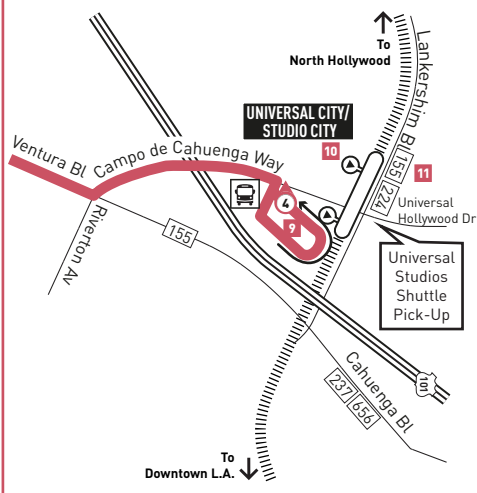

INSET 1 – UNIVERSAL CITY/STUDIO CITY STATION

LEGEND

- Route of Line 750
- # Rapid Stop Timepoint
- Rapid Stop
- Rapid Stop - Single Direction Only
- Metro Red Line
- Metro Orange Line
- Metro Orange Line Station
- AV Antelope Valley Transit Authority
- CE LADOT Commuter Express
- SC Santa Clarita Transit

INSET 1 – UNIVERSAL CITY STATION

- # Rapid Stop Timepoint - Single Direction Only
- Metro Rail Station
- ⊙ Metro Rail Station Entrance

MAP NOTES

- 1 Westfield Promenade**
- 2 Westfield Topanga**
- 3 Warner Center Transit Hub**
Metro 161, 164, 169, 245, 750, Metro Orange Line; Conejo Connection; Nearby transfers to Metro 150; CE422; LA County Beach Bus
- 4 The Village at Westfield Topanga**
- 5 Kaiser Permanente Hospital Woodland Hills**
- 6 Providence Tarzana Medical Center**
- 7 Sherman Oaks Galleria**
- 8 CBS Studio Center**
- 9 Universal City/Studio City Station**
Metro Bus Lines 150, 155, 224, 240, 656 Owl, 750; Universal Studios Shuttle
- 10 Campo de Cahuenga**
- 11 Universal Studios/CityWalk**

Special Notes

A Trip originates at Ventura & Winnetka at 3:21 p.m. on school days only.

Avisos especiales

A Viaje comienza en Ventura y Winnetka a las 3:21PM los días de escuela solamente.