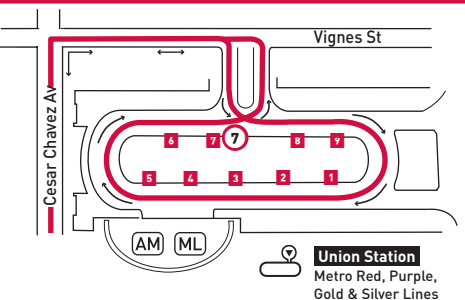

INSET 1 - DOWNTOWN LA

INSET 1 - DOWNTOWN LOS ANGELES

LEGEND

INSET MAP 2 - PATSAOURAS BUS PLAZA

- 1** LAX FlyAway
- 2** AVTA 785; LADOT DASH D; Mt St Mary's College Shuttle
- 3** CE 431, 534; LADOT Bunker Hill Shuttle; SC 794
- 4** FT 699; OCTA 701; USC Shuttles: HSC, UPC
- 5** Metro 40, 442, 704
- 6** Metro 33 (Owl trips before 1:00 am), 728, 733
- 7** Metro 745; Citadel Outlets Express
- 8** megabus.com
- 9** Discharge Only; Hollywood Bowl Shuttle

MAP NOTES

- 1 Harbor Freeway Green Line Station**
Freeway Level
 Metro 550, 910 Silver Line; 950 Express; CE 448; DSE; GA1X; OC721; T4
Street Level
 Metro 45, 81, 120, 745; T1, 2
Upper Level
 Metro Green Line