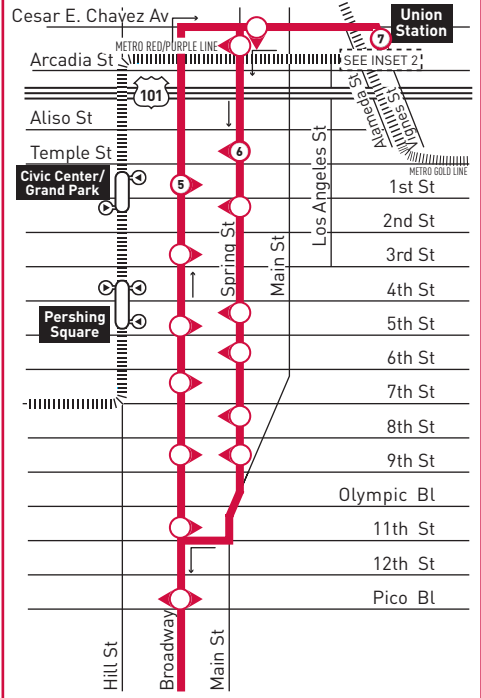

INSET 1 - DOWNTOWN LA ▲N

INSET 1 - DOWNTOWN LOS ANGELES

- Line 745 Route
- Metro Rail Station
- ⊕ Metro Rail Station Entrance
- Metro Rail

LEGEND

- Line 745 Route
- Rapid Stop
- ◐ Rapid Stop - Single Direction Only
- # Rapid Stop Timepoint
- #◐ Rapid Stop Timepoint - Single Direction Only
- Metro Rail
- # Metro Rail / Busway Station & Timepoint
- ML Metrolink
- AM Amtrak
- CE LADOT Commuter Express
- DSE Dodger Stadium Express
- GA G-Trans
- LD LADOT DASH
- M Montebello Bus Lines
- OC Orange County Transportation Authority
- T Torrance Transit

MAP NOTES

- 1 Harbor Freeway Green Line Station**
Freeway Level
 Metro 550, 910 Silver Line; 950 Express; CE 448; DSE; GA1X; OC721; T4
Street Level
 Metro 45, 81, 120, 745; T1, 2
Upper Level
 Metro Green Line