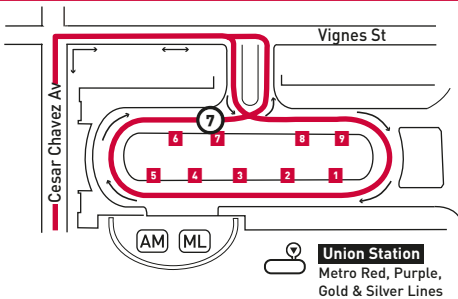

SEE INSET MAP 1

SOUTH LOS ANGELES

INSET 1 - DOWNTOWN LA ▲N

INSET 1 - DOWNTOWN LOS ANGELES

- Line 745 Route
- Metro Rail Station
- Metro Rail Station Entrance
- Metro Rail

LEGEND

- Line 745 Route
- Rapid Stop
- Rapid Stop - Single Direction Only
- Rapid Stop Timepoint
- Rapid Stop Timepoint - Single Direction Only
- Metro Rail
- Metro Rail Station & Timepoint
- Metrolink
- Amtrak
- AV Antelope Valley Transit Authority
- CE LADOT Commuter Express
- FT Foothill Transit
- DSE Dodger Stadium Express
- GA GTrans
- LD LADOT DASH
- M Montebello Bus Lines
- OC Orange County Bus
- SC Santa Clarita Transit
- T Torrance Transit

MAP NOTES

- 1 Harbor Freeway Green Line Station**
 - Freeway Level**
 - Metro Silver Line 910/950; Metro 550; CE 448; DSE; GA1X (Northbound Only); OC721; T4X
 - Street Level**
 - Metro 45, 81, 120, 745; T1, 2; GA1X (Southbound Only)
 - Upper Level**
 - Metro Green Line

INSET MAP 2 - PATSAOURAS BUS PLAZA ◀N

- 1** LAX FlyAway
- 2** AVTA 785; LADOT DASH D; Mt St Mary's College Shuttle
- 3** CE 431, 534; LADOT Bunker Hill Shuttle; SC 794
- 4** FT 699; OCTA 701; USC Shuttles: HSC, ICS, UPC, Soto
- 5** Metro 40, 442, 704
- 6** Metro 33 (Owl trips before 1:00 am), 728, 733
- 7** Metro 745; Citadel Outlets Express
- 8** megabus.com
- 9** Discharge Only; Hollywood Bowl Shuttle

Nextrip

Nextrip

Text "metro" and your intersection or stop number to 41411 (example: metro vignes&cesarechavez or metro 1563). You can also visit metro.net or call 511 and say "Nextrip"

Envíe un mensaje de texto con "Metro" y la intersección de la calle o el número de su parada al 41411. Nextrip le enviará un mensaje de texto con la próxima llegada de cada autobús en esa parada. También puede visitar metro.net o llamar al 511 y decir "Nextrip"