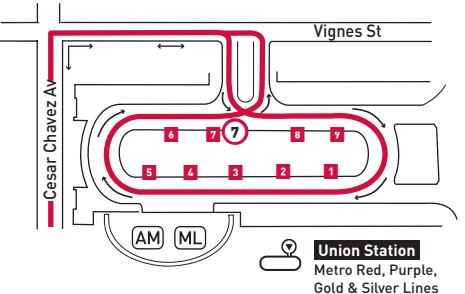

INSET 1 - DOWNTOWN LA ▲N

INSET 1 - DOWNTOWN LOS ANGELES

- Line 745 Route
- Metro Rail Station
- ⊕ Metro Rail Station Entrance
- Metro Rail

LEGEND

- Line 745 Route
- Rapid Stop
- ◐ Rapid Stop - Single Direction Only
- # Rapid Stop Timepoint
- #◐ Rapid Stop Timepoint - Single Direction Only
- Metro Rail
- # Metro Rail / Busway Station & Timepoint
- ML Metrolink
- AM Amtrak
- CE LADOT Commuter Express
- DSE Dodger Stadium Express
- GA G-Trans
- LD LADOT DASH
- M Montebello Bus Lines
- OC Orange County Transportation Authority
- T Torrance Transit

MAP NOTES

- 1 Harbor Freeway Green Line Station**
Freeway Level
 Metro 550, 910 Silver Line; 950 Express; CE 448; DSE; GA1X; OC721; T4
Street Level
 Metro 45, 81, 120, 745; T1, 2
Upper Level
 Metro Green Line

INSET MAP 2 - PATSAOURAS BUS PLAZA ◀N

- 1** LAX FlyAway
- 2** AVTA 785; LADOT DASH D; Mt St Mary's College Shuttle
- 3** CE 431, 534; LADOT Bunker Hill Shuttle; SC 794
- 4** FT 699; OCTA 701; USC Shuttles: HSC, UPC
- 5** Metro 40, 442, 704
- 6** Metro 33 (Owl trips before 1:00 am), 728, 733
- 7** Metro 745; Citadel Outlets Express
- 8** megabus.com
- 9** Discharge Only; Hollywood Bowl Shuttle