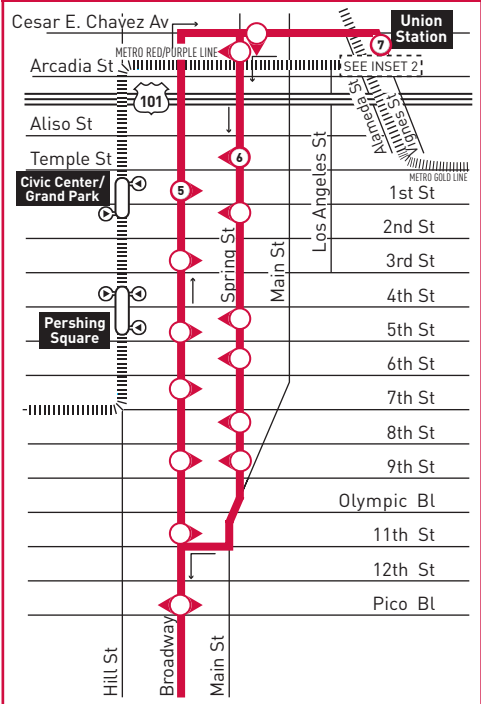

INSET 1 - DOWNTOWN LA