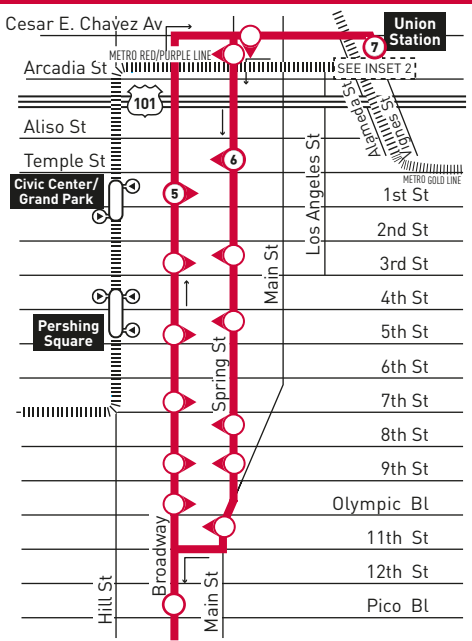

SEE INSET MAP 1

SOUTH LOS ANGELES

INSET 1 - DOWNTOWN LA ▲N

INSET 1 - DOWNTOWN LOS ANGELES

- Line 745 Route
- Metro Rail Station
- Metro Rail Station Entrance
- Metro Rail

LEGEND

- Line 745 Route
- Rapid Stop
- Rapid Stop - Single Direction Only
- Rapid Stop Timepoint
- Rapid Stop Timepoint - Single Direction Only
- Metro Rail
- Metro Rail Station & Timepoint
- Metrolink
- Amtrak
- AV Antelope Valley Transit Authority
- CE LADOT Commuter Express
- FT Foothill Transit
- DSE Dodger Stadium Express
- GA GTrans
- LD LADOT DASH
- M Montebello Bus Lines
- OC Orange County Bus
- SC Santa Clarita Transit
- T Torrance Transit

MAP NOTES

- 1 Harbor Freeway Green Line Station**
 - Freeway Level**
 - Metro Silver Line 910/950; Metro 550; CE 448; DSE; GA1X (Northbound Only); OC721; T4X
 - Street Level**
 - Metro 45, 81, 120, 745; T1, 2; GA1X (Southbound Only)
 - Upper Level**
 - Metro Green Line