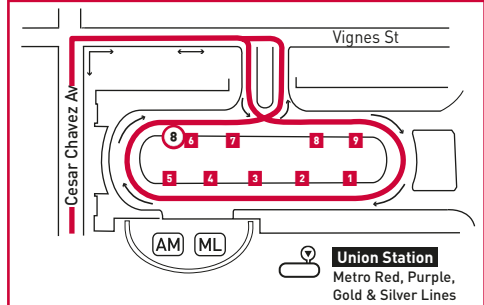

**LEGEND**

- Line 733 Route
- Rapid Stop
- ◐ Rapid Stop - Single Direction Only
- ⊕ Rapid Stop Timepoint
- ⊕ Rapid Stop Timepoint - Single Direction Only
- Metro Rail
- Metro Rail Station
- # Metro Rail / Busway Station & Timepoint
- MB Megabus
- ML Metrolink
- AM Amtrak
- AV Antelope Valley Transit Authority
- BBB Santa Monica's Big Blue Bus
- C Culver CityBus
- CE LADOT Commuter Express
- SC Santa Clarita Transit

**INSET MAP 1 - DOWNTOWN LOS ANGELES**

**INSET MAP 2 - PATSAOURAS BUS PLAZA**

- 1** LAX FlyAway
- 2** AVTA 785; LADOT DASH D; Mt St Mary's College Shuttle
- 3** CE 431, 534; LADOT Bunker Hill Shuttle; SC 794
- 4** FT 699; OC 701; USC Shuttles: HSC, UPC
- 5** Metro 40, 442, 704
- 6** Metro 33 (Owl trips), 728, 733
- 7** Metro 745; Citadel Outlets Express
- 8** megabus.com
- 9** Discharge Only

**INSET 1 - DOWNTOWN LOS ANGELES**

- Line 733 Route
- Metro Rail Station
- ⊕ Metro Rail Station Entrance
- Metro Rail

**MAP NOTES**

- 1** Kaiser Hospital
- 2** Third Street Promenade
- 3** Santa Monica Pier

## **Nextrip**

---

Text "metro" and your intersection or stop number to 41411 (example: metro vignes&cesarechavez or metro 1563). You can also visit metro.net or call 511 and say "Nextrip"

---