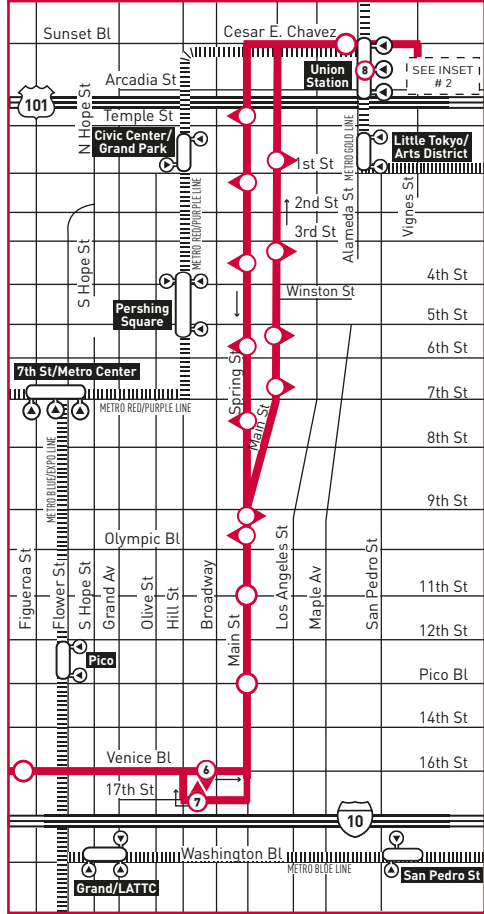

**LEGEND**

- Line 733 Route
- Rapid Stop
- ◐ Rapid Stop - Single Direction Only
- ⊕ Rapid Stop Timepoint
- ⊕ Rapid Stop Timepoint - Single Direction Only
- Metro Rail
- Metro Rail Station
- # Metro Rail / Busway Station & Timepoint
- MB Megabus
- ML Metrolink
- AM Amtrak
- AV Antelope Valley Transit Authority
- BBB Santa Monica's Big Blue Bus
- C Culver CityBus
- CE LADOT Commuter Express
- SC Santa Clarita Transit

**INSET MAP 1 - DOWNTOWN LOS ANGELES**

**INSET MAP 2 - PATSAOURAS BUS PLAZA**

- 1** LAX FlyAway
- 2** AVTA 785; LADOT DASH D; Mt St Mary's College Shuttle
- 3** CE 431, 534; LADOT Bunker Hill Shuttle; SC 794
- 4** FT 699; OC 701; USC Shuttles: HSC, UPC
- 5** Metro 40, 442, 704
- 6** Metro 33 (Owl trips), 728, 733
- 7** Metro 745; Citadel Outlets Express
- 8** megabus.com
- 9** Discharge Only

**INSET 1 - DOWNTOWN LOS ANGELES**

- Line 733 Route
- Metro Rail Station
- ⊕ Metro Rail Station Entrance
- Metro Rail

**MAP NOTES**

- 1** Kaiser Hospital
- 2** Third Street Promenade
- 3** Santa Monica Pier

## **Nextrip**

---

Text "metro" and your intersection or stop number to 41411 (example: metro vignes&cesarechavez or metro 1563). You can also visit metro.net or call 511 and say "Nextrip"

---