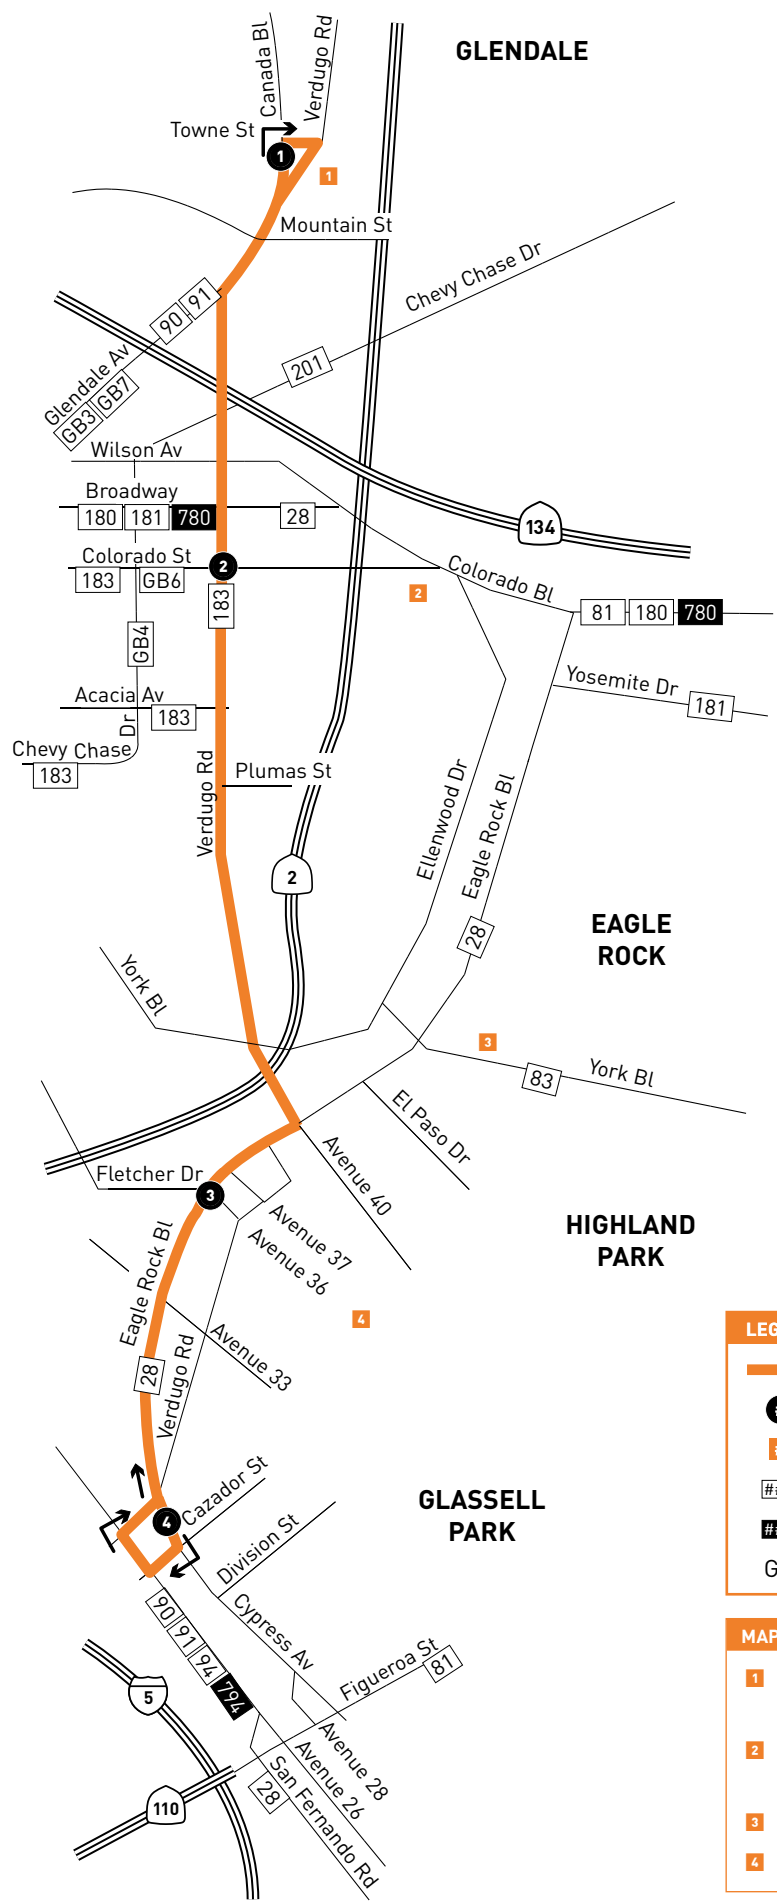

ROUTE MAP

LEGEND

-  Line 685 Route
-  Local Stop Timepoint
-  Map Notes
-  Connecting Line
-  Rapid Connecting Line
-  Glendale Beeline

MAP NOTES

- 1 Glendale College**
Metro 90, 91; GB31/32, GB7
- 2 Eagle Rock Plaza**
Metro 28, 81, 180, 181, 780
- 3 Occidental College**
- 4 Glassell Park Recreation Area**

Northbound (Approximate Times)

Southbound (Approximate Times)

GLASSSELL PARK				GLASSSELL PARK			
EAGLE ROCK		GLENDALE		EAGLE ROCK		GLASSSELL PARK	
4	3	2	1	1	2	3	4
Cypress & Verdugo	Eagle Rock & Avenue 36	Verdugo & Colorado	Canada & Towne	Canada & Towne	Verdugo & Colorado	Eagle Rock & Avenue 36	Cypress & Verdugo
5:43A	5:48A	5:55A	6:03A	6:13A	6:20A	6:27A	6:33A
6:18	6:23	6:30	6:38	6:48	6:55	7:02	7:08
6:48	6:53	7:00	7:08	7:15	7:23	7:32	7:38
7:17	7:23	7:30	7:38	7:46	7:54	8:02	8:08
7:46	7:52	8:00	8:08	8:16	8:24	8:32	8:38
8:16	8:22	8:30	8:38	8:46	8:54	9:02	9:08
8:47	8:53	9:01	9:09	9:17	9:25	9:32	9:38
9:17	9:23	9:31	9:39	9:47	9:55	10:02	10:08
9:47	9:53	10:01	10:09	10:17	10:25	10:32	10:38
10:17	10:23	10:31	10:39	10:47	10:55	11:02	11:08
10:47	10:53	11:01	11:09	11:17	11:25	11:32	11:38
11:17	11:23	11:31	11:39	11:47	11:55	12:02P	12:08P
11:47	11:53	12:01P	12:09P	12:17P	12:25P	12:32	12:38
12:17P	12:23P	12:31	12:39	12:47	12:55	1:02	1:08
12:47	12:53	1:01	1:09	1:17	1:25	1:32	1:38
1:17	1:23	1:31	1:39	1:47	1:55	2:02	2:08
1:47	1:53	2:01	2:09	2:17	2:25	2:32	2:38
2:16	2:22	2:30	2:38	2:46	2:54	3:02	3:08
2:47	2:53	3:01	3:09	3:16	3:24	3:32	3:38
3:17	3:23	3:31	3:39	3:46	3:54	4:02	4:08
3:47	3:53	4:01	4:09	4:16	4:24	4:32	4:38
4:17	4:23	4:31	4:39	4:46	4:54	5:02	5:08
4:47	4:53	5:01	5:09	5:16	5:24	5:32	5:38
5:17	5:23	5:31	5:39	5:46	5:54	6:02	6:08
5:47	5:53	6:01	6:09	6:16	6:24	6:32	6:38
6:17	6:23	6:31	6:39	6:47	6:55	7:03	7:09
6:48	6:53	7:00	7:08	7:16	7:24	7:32	7:38
7:18	7:23	7:30	7:38	8:00	8:08	8:15	8:21
7:53	7:58	8:04	8:12	9:01	9:08	9:15	9:21
8:30	8:35	8:41	8:49				