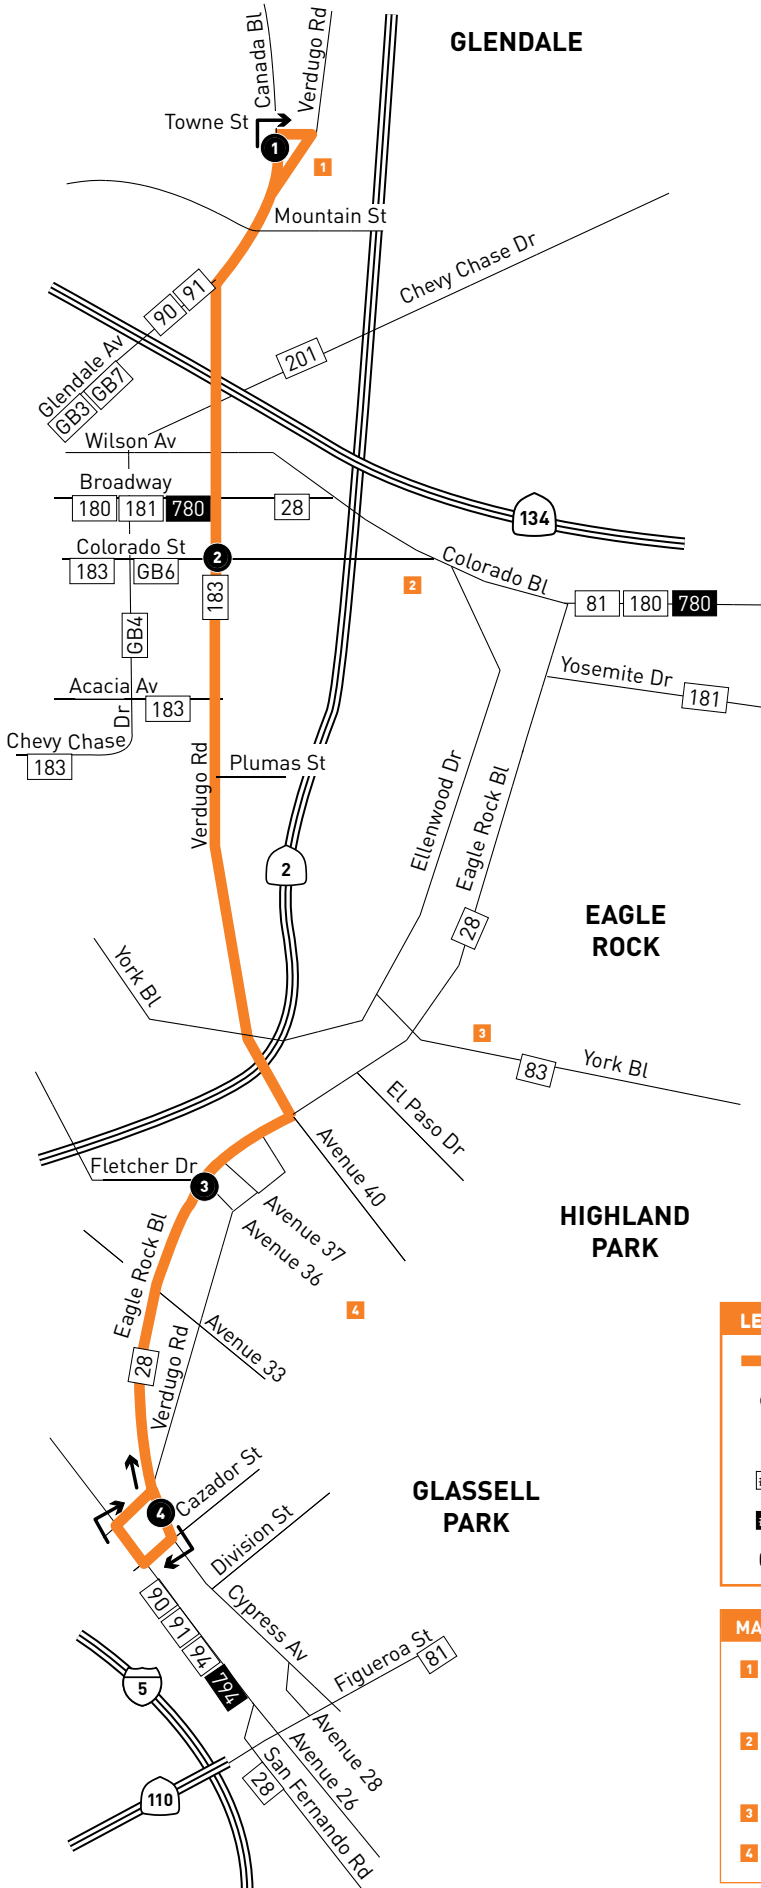

ROUTE MAP

LEGEND

- Line 685 Route
- # Local Stop Timepoint
- Map Notes
- ### Connecting Line
- Rapid Connecting Line
- GB Glendale Beeline

MAP NOTES

- 1 Glendale College**
Metro 90, 91; GB31/32, GB7
- 2 Eagle Rock Plaza**
Metro 28, 81, 180, 181, 780
- 3 Occidental College**
- 4 Glassell Park Recreation Area**

Monday through Friday

Effective Jun 25 2017

685

Northbound (Approximate Times)

GLASSELL PARK	EAGLE ROCK	GLENDALE	
4	3	2	1
Cypress & Verdugo	Eagle Rock & Avenue 36	Verdugo & Colorado	Canada & Towne
5:43A	5:48A	5:55A	6:03A
6:18	6:23	6:30	6:38
6:48	6:53	7:00	7:08
7:17	7:23	7:30	7:38
7:46	7:52	8:00	8:08
8:16	8:22	8:30	8:38
8:47	8:53	9:00	9:08
9:17	9:23	9:30	9:38
9:47	9:53	10:00	10:08
10:17	10:23	10:30	10:38
10:47	10:53	11:00	11:08
11:17	11:23	11:30	11:38
11:47	11:53	11:59	12:08P
12:17P	12:23P	12:31P	12:39
12:47	12:53	1:01	1:09
1:17	1:23	1:31	1:39
1:47	1:53	2:01	2:09
2:16	2:22	2:30	2:38
2:47	2:53	3:01	3:09
3:17	3:23	3:31	3:39
3:47	3:53	4:01	4:09
4:17	4:23	4:31	4:39
4:47	4:53	5:01	5:09
5:17	5:23	5:31	5:39
5:47	5:53	6:01	6:09
6:17	6:23	6:30	6:38
6:48	6:53	7:00	7:08
7:18	7:23	7:30	7:38
7:53	7:58	8:04	8:12
8:30	8:35	8:41	8:49

Southbound (Approximate Times)

GLENDALE	EAGLE ROCK	GLASSELL PARK	
1	2	3	4
Canada & Towne	Verdugo & Colorado	Eagle Rock & Avenue 36	Cypress & Verdugo
6:13A	6:20A	6:27A	6:33A
6:48	6:55	7:02	7:08
7:15	7:23	7:32	7:38
7:46	7:54	8:02	8:08
8:16	8:24	8:32	8:38
8:46	8:54	9:02	9:08
9:17	9:25	9:32	9:38
9:47	9:55	10:02	10:08
10:17	10:25	10:32	10:38
10:47	10:55	11:02	11:08
11:17	11:25	11:32	11:38
11:47	11:55	12:02P	12:08P
12:17P	12:25P	12:32	12:38
12:47	12:55	1:02	1:08
1:17	1:25	1:32	1:38
1:47	1:55	2:02	2:08
2:17	2:25	2:32	2:38
2:46	2:54	3:02	3:08
3:16	3:24	3:32	3:38
3:46	3:54	4:02	4:08
4:16	4:24	4:32	4:38
4:46	4:54	5:02	5:08
5:16	5:24	5:32	5:38
5:46	5:54	6:02	6:08
6:16	6:24	6:32	6:38
6:47	6:55	7:03	7:09
7:24	7:32	7:39	7:45
8:00	8:08	8:15	8:21
9:01	9:08	9:15	9:21