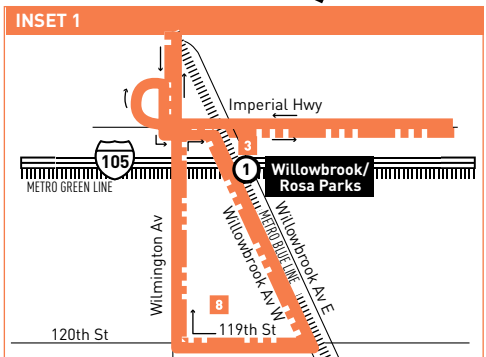

ROUTE MAP

LEGEND	
	Line 612 Clockwise Route
	Line 612 Counter Clockwise Route
	Metro Rail
	Local Stop Timepoint
	Local Stop Timepoint - Single Direction Only
	Metro Rail / Busway Station & Timepoint
	Metro Rail / Busway Station
	Transit Center
	Map Notes
	Connecting Line
	Rapid Connecting Line
	Gardena GTrans
	LADOT DASH
	County of Los Angeles - The Link
INSET 1 - WILLOWBROOK	
	Metro Rail Station
	Metro Rail Station Entrance

MAP NOTES	
1 Florence & Pacific	Metro 60, 102, 111, 251, 611, 751, 760; LADOT DASH Chesterfield Square
2 Saint Francis Hospital	
3 Willowbrook/Rosa Parks Station	Metro 55, 120, 202, 205, 355, Metro Blue Line, Metro Green Line; G 5; LADOT DASH Watts, Lynwood Breeze Route D, The Link Willowbrook & King Medical Center Shuttle; Rancho Shuttle
4 Martin Luther King Jr. Multi-Service Ambulatory Care Center	
5 Watts Towers	
6 103rd St/Watts Towers Station	Metro 117, 254; LADOT DASH Watts
7 Martin Luther King Jr. Plaza	
8 Kenneth Hahn Plaza	