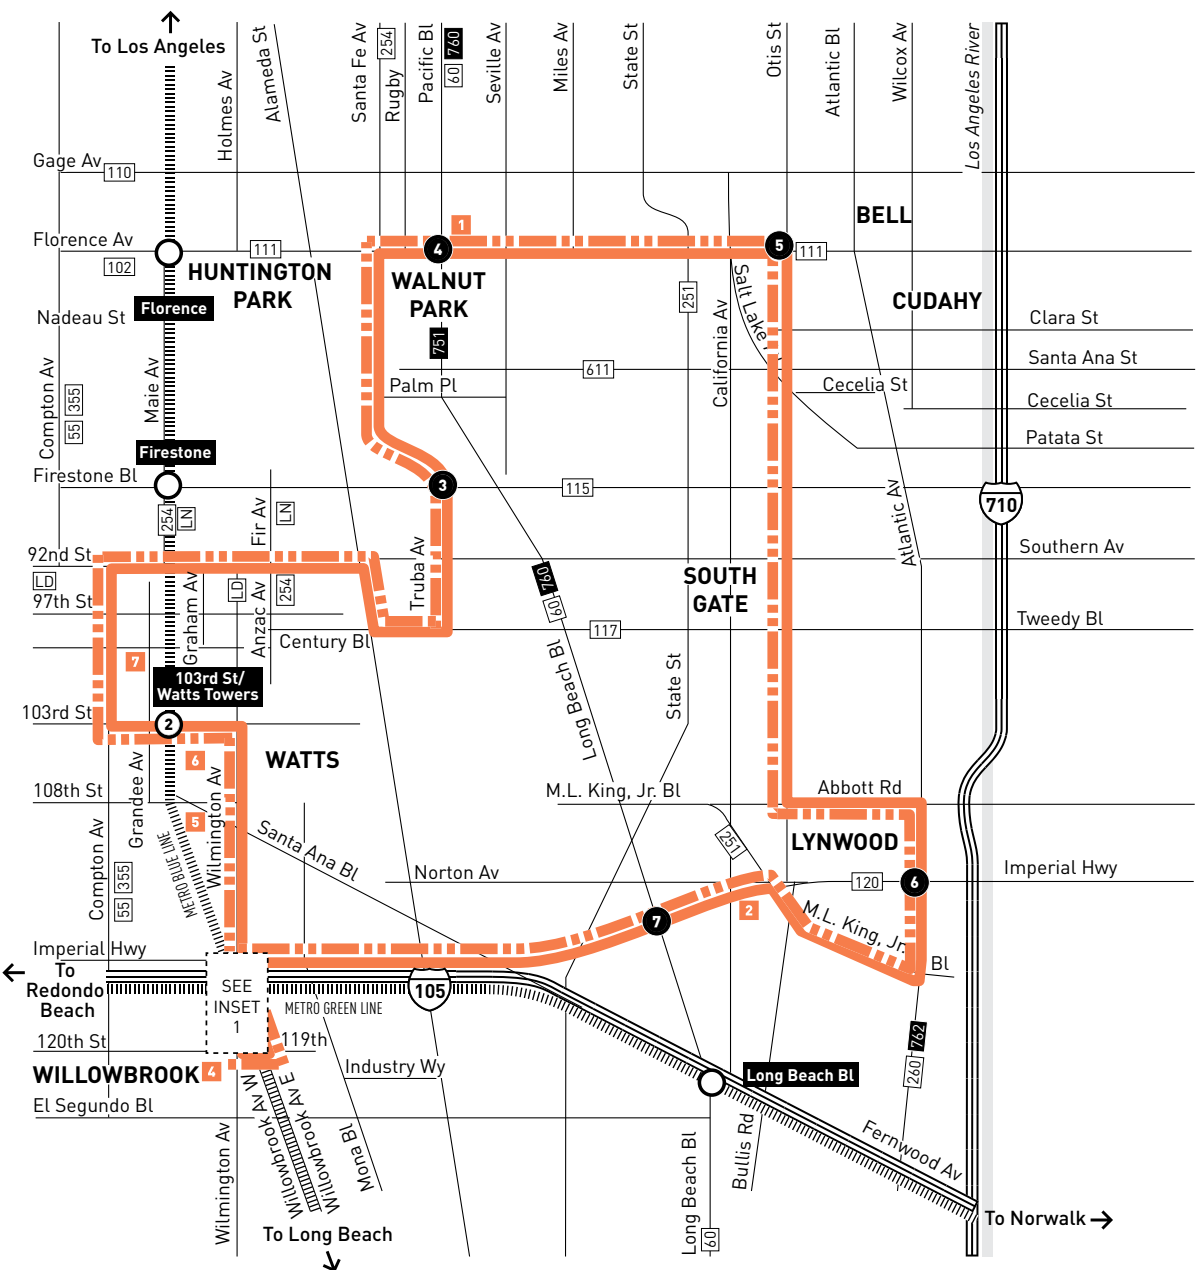

ROUTE MAP

LEGEND	
	Line 612 Clockwise Route
	Line 612 Counter Clockwise Route
	Metro Rail
	Local Stop Timepoint
	Local Stop Timepoint - Single Direction Only
	Metro Rail / Busway Station & Timepoint
	Metro Rail / Busway Station
	Transit Center
	Map Notes
	Connecting Line
	Rapid Connecting Line
	Gardena GTrans
	LADOT DASH
	County of Los Angeles - The Link
INSET 1 - WILLOWBROOK	
	Metro Rail Station
	Metro Rail Station Entrance

MAP NOTES	
1 Florence & Pacific	Metro 60, 102, 111, 251, 611, 751, 760; LADOT DASH Chesterfield Square
2 Saint Francis Hospital	
3 Willowbrook/Rosa Parks Station	Metro 55, 120, 202, 205, 355, Metro Blue Line, Metro Green Line; G 5; LADOT DASH Watts, Lynwood Breeze Route D, The Link Willowbrook & King Medical Center Shuttle; Rancho Shuttle
4 Martin Luther King Jr. Multi-Service Ambulatory Care Center	
5 Watts Towers	
6 103rd St/Watts Towers Station	Metro 117, 254; LADOT DASH Watts
7 Martin Luther King Jr. Plaza	
8 Kenneth Hahn Plaza	