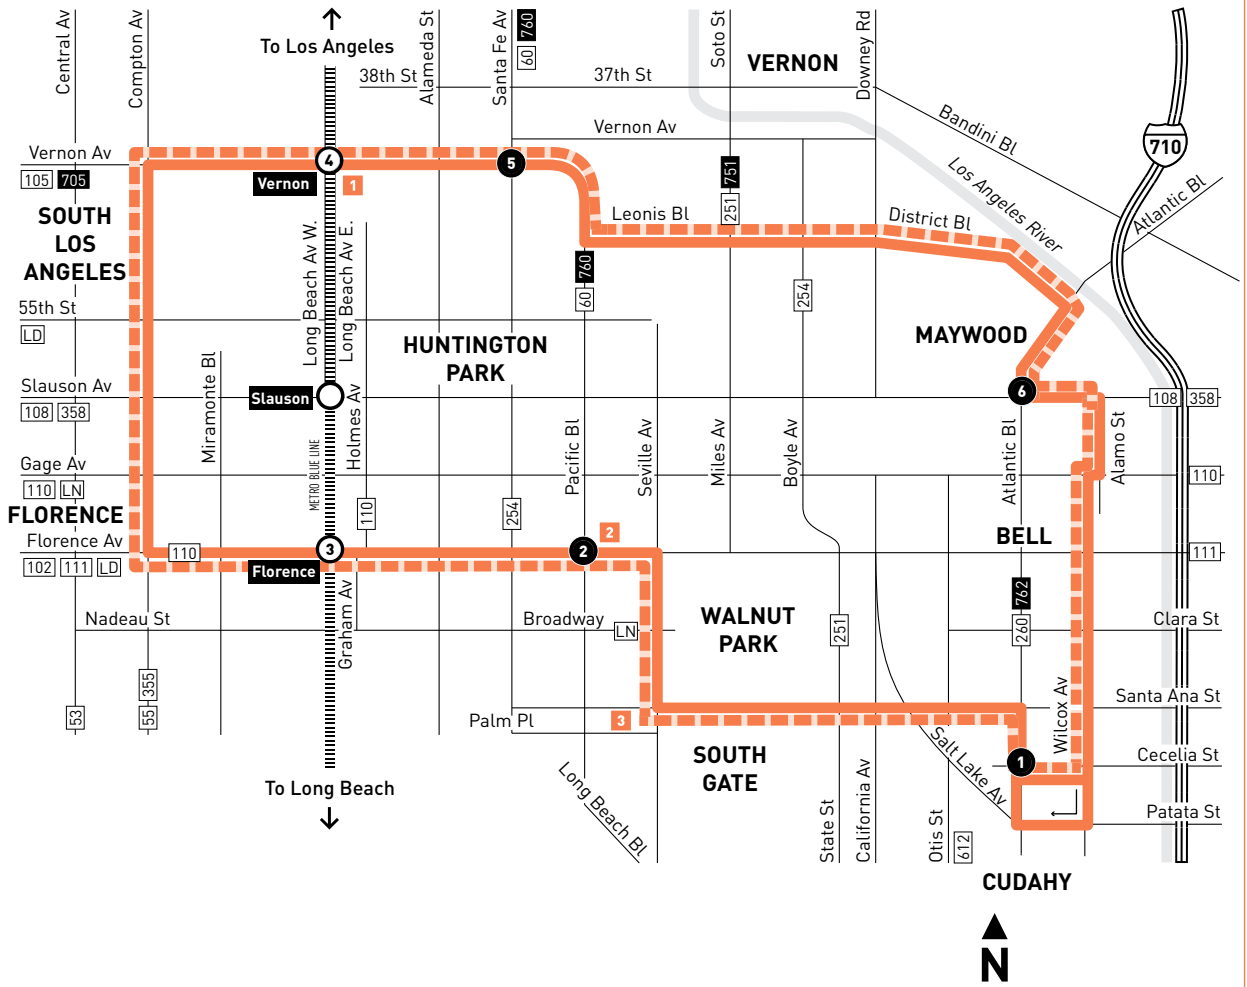

ROUTE MAP

LEGEND

- Line 611 Clockwise Route
- Line 611 Counter Clockwise Route
- Metro Rail
- Local Stop Timepoint
- Metro Rail / Busway Station & Timepoint
- Metro Rail / Busway Station
- Transit Center
- Map Notes
- Connecting Line
- Rapid Connecting Line
- LD LADOT DASH
- LN County of Los Angeles - The Link

MAP NOTES

- 1 Vernon Station**
Metro 105, 611, 705; LADOT DASH Pueblo Del Rio, DASH Southeast
- 2 Florence & Pacific**
Metro 60, 102, 111, 251, 611, 612, 751, 760; LADOT DASH Chesterfield Square; The Link Florence - Firestone - Walnut Park
- 3 South Gate Plaza**
Metro 60, 102, 612, 751, 760; The Link Florence - Firestone - Walnut Park

Saturday

611

CounterClockwise (Approximate Times)

CUDAHY	MAYWOOD	VERNON	LOS ANGELES	FLORENCE	HUNTINGTON PARK	CUDAHY
1	6	5	4	3	2	1
Cecelia & Atlantic	Atlantic & Slauson	Vernon & Santa Fe	Vernon Station	Florence Station	Florence & Pacific	Cecelia & Atlantic
—	—	—	5:33A	5:44A	5:49A	6:02A
6:05A	6:17A	6:29A	6:32	6:43	6:48	7:01
7:05	7:17	7:30	7:33	7:45	7:50	8:03
8:01	8:15	8:29	8:33	8:46	8:52	9:05
9:02	9:15	9:29	9:33	9:48	9:55	10:09
10:01	10:15	10:29	10:33	10:50	10:57	11:11
11:00	11:14	11:28	11:33	11:50	11:58	12:13P
11:59	12:13P	12:28P	12:33P	12:51P	1:00P	1:15
1:00P	1:14	1:29	1:33	1:52	2:02	2:17
2:00	2:14	2:29	2:33	2:52	3:02	3:17
2:59	3:13	3:27	3:31	3:47	3:56	4:11
3:57	4:11	4:25	4:29	4:45	4:54	5:09
4:57	5:11	5:25	5:29	5:44	5:52	6:06
5:57	6:11	6:25	6:29	6:44	6:51	7:05
6:58	7:11	7:25	7:28	7:41	7:47	8:00
7:58	8:11	8:25	8:28	8:40	8:46	8:59
9:00	9:12	9:25	9:28	9:40	9:45	9:58
10:00	10:12	10:25	10:28	—	—	—