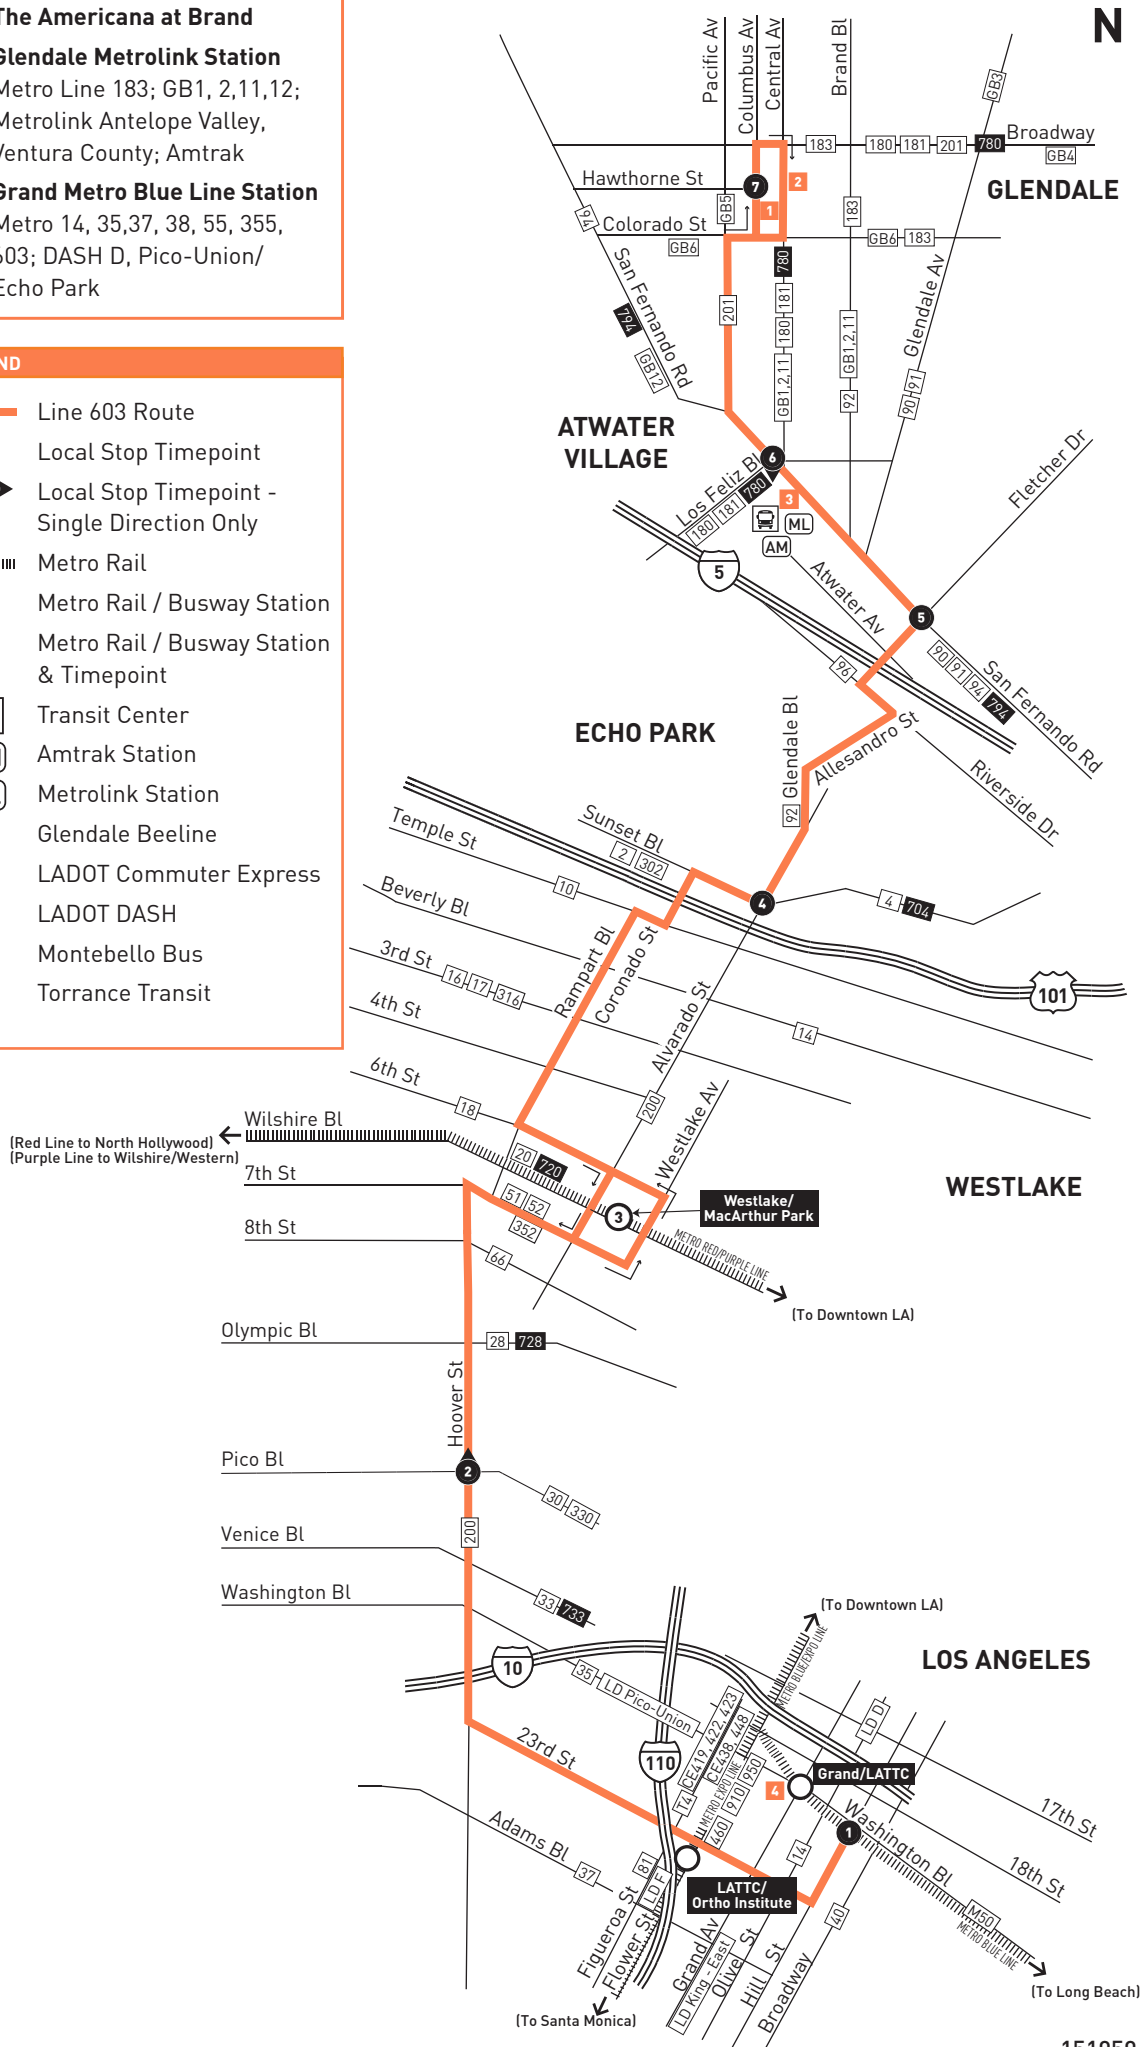

MAP NOTES

- 1 Glendale Galleria**
- 2 The Americana at Brand**
- 3 Glendale Metrolink Station**
Metro Line 183; GB1, 2,11,12;
Metrolink Antelope Valley,
Ventura County; Amtrak
- 4 Grand Metro Blue Line Station**
Metro 14, 35,37, 38, 55, 355,
603; DASH D, Pico-Union/
Echo Park

LEGEND

- Line 603 Route
- # Local Stop Timepoint
- # Local Stop Timepoint - Single Direction Only
- Metro Rail
- Metro Rail / Busway Station
- # Metro Rail / Busway Station & Timepoint
- Transit Center
- AM Amtrak Station
- ML Metrolink Station
- GB Glendale Beeline
- CE LADOT Commuter Express
- LD LADOT DASH
- M Montebello Bus
- T Torrance Transit