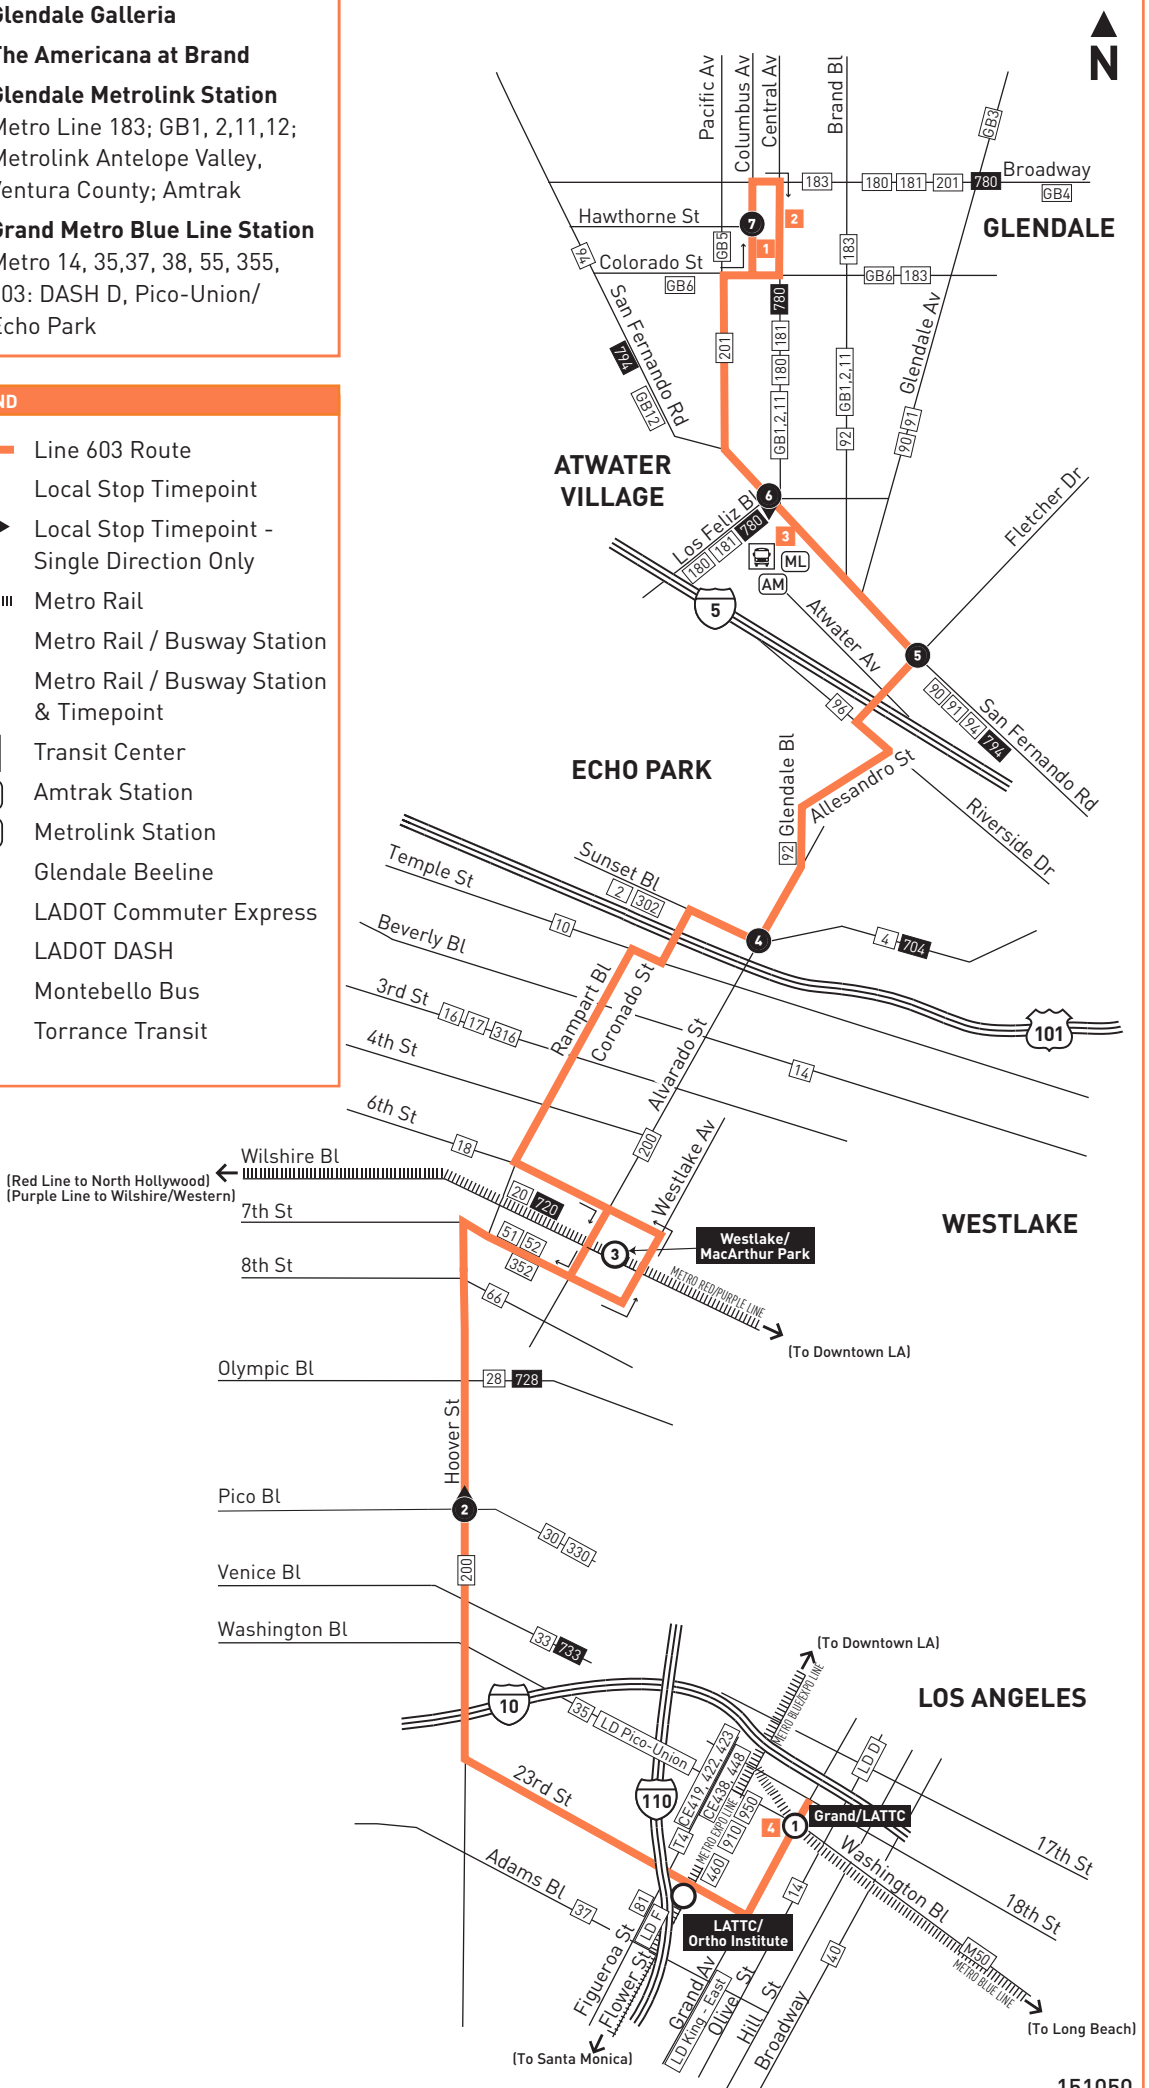

MAP NOTES

- 1 Glendale Galleria**
- 2 The Americana at Brand**
- 3 Glendale Metrolink Station**
Metro Line 183; GB1, 2,11,12;
Metrolink Antelope Valley,
Ventura County; Amtrak
- 4 Grand Metro Blue Line Station**
Metro 14, 35,37, 38, 55, 355,
603: DASH D, Pico-Union/
Echo Park

LEGEND

-  Line 603 Route
-  Local Stop Timepoint
-  Local Stop Timepoint - Single Direction Only
-  Metro Rail
-  Metro Rail / Busway Station
-  Metro Rail / Busway Station & Timepoint
-  Transit Center
-  Amtrak Station
-  Metrolink Station
- GB Glendale Beeline
- CE LADOT Commuter Express
- LD LADOT DASH
- M Montebello Bus
- T Torrance Transit

Monday through Friday

603

Effective Jun 25 2017

Northbound Al Norte (Approximate Times/Tiempos Aproximados)

Southbound Al Sur (Approximate Times/Tiempos Aproximados)

Table with 12 columns: Los Angeles, Pico-Union, Westlake, Echo Park, Atwater Village, Glendale, Glendale, San Fernando & Los Feliz, San Fernando & Fletcher, Sunset & Alvarado, Westlake/MacArthur Park, Grand/LATTC. Rows show departure times for various routes.

Saturday Schedule

603

Northbound Al Norte (Approximate Times/Tiempos Aproximados)

Southbound Al Sur (Approximate Times/Tiempos Aproximados)

Table with 12 columns: Los Angeles, Pico-Union, Westlake, Echo Park, Atwater Village, Glendale, Glendale, San Fernando & Los Feliz, San Fernando & Fletcher, Sunset & Alvarado, Westlake/MacArthur Park, Grand/LATTC. Rows show departure times for various routes on Saturdays.