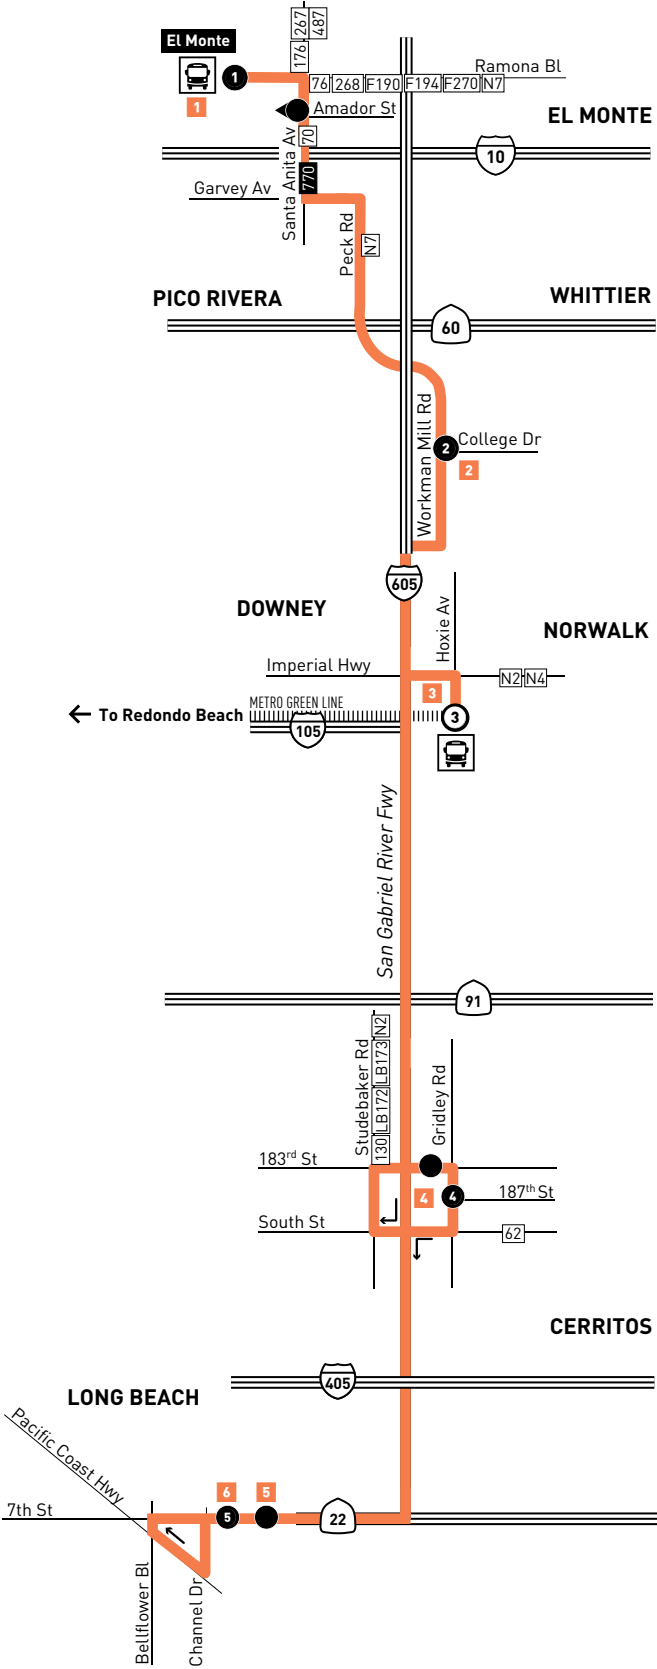

ROUTE MAP

**LEGEND**

- Line 577 Route
- ||||| Metro Rail
- # Local Stop Timepoint
- Local Stop
- (with arrow) Local Stop - Southbound Direction Only
- # Metro Rail / Busway Station & Timepoint
- Metro Rail / Busway Station
- 🚏 Transit Center
- # Map Notes
- ### Connecting Line
- ### Rapid Connecting Line
- F Foothill Transit
- LB Long Beach Transit
- N Norwalk Transit
- OC Orange County Transportation Authority (OCTA)

## Northbound (Approximate Times)

LONG BEACH	CERRITOS	NORWALK	WHITTIER	EL MONTE
5	4	3	2	1
V.A. Medical Center Long Beach	Los Cerritos Center	Norwalk Green Line Station	Rio Hondo College	El Monte Bus Station
5:35A	5:47A	6:01A	6:16A	6:33A
6:22	6:35	6:51	7:12	7:29
7:00	7:13	7:31	7:52	8:09
7:41	7:55	8:12	8:31	8:48
8:24	8:37	8:54	9:11	9:28
9:07	9:20	9:36	9:53	10:10
9:52	10:05	10:21	10:38	10:55
10:36	10:50	11:06	11:23	11:40
11:22	11:36	11:52	12:09P	12:26P
12:07P	12:21P	12:38P	12:55	1:12
12:52	1:06	1:24	1:41	1:58
1:39	1:53	2:10	2:28	2:45
2:25	2:40	2:56	3:16	3:33
3:02	3:19	3:38	4:02	4:19
3:44	4:01	4:21	4:45	5:03
4:28	4:45	5:05	5:29	5:47
5:13	5:30	5:48	6:11	6:28
5:59	6:15	6:31	6:52	7:08
6:43	6:59	7:15	7:32	7:48
7:31	7:45	8:00	8:14	8:29
8:19	8:33	8:47	9:01	9:16
9:14	9:28	9:42	9:56	10:11
10:14	10:28	10:41	10:55	11:10

## Nextrip

Text "metro" and your intersection or stop number to 41411 (example: metro vignes&cesarechavez or metro 1563). You can also visit [m.metro.net](http://m.metro.net) or call 511 and say "Nextrip".