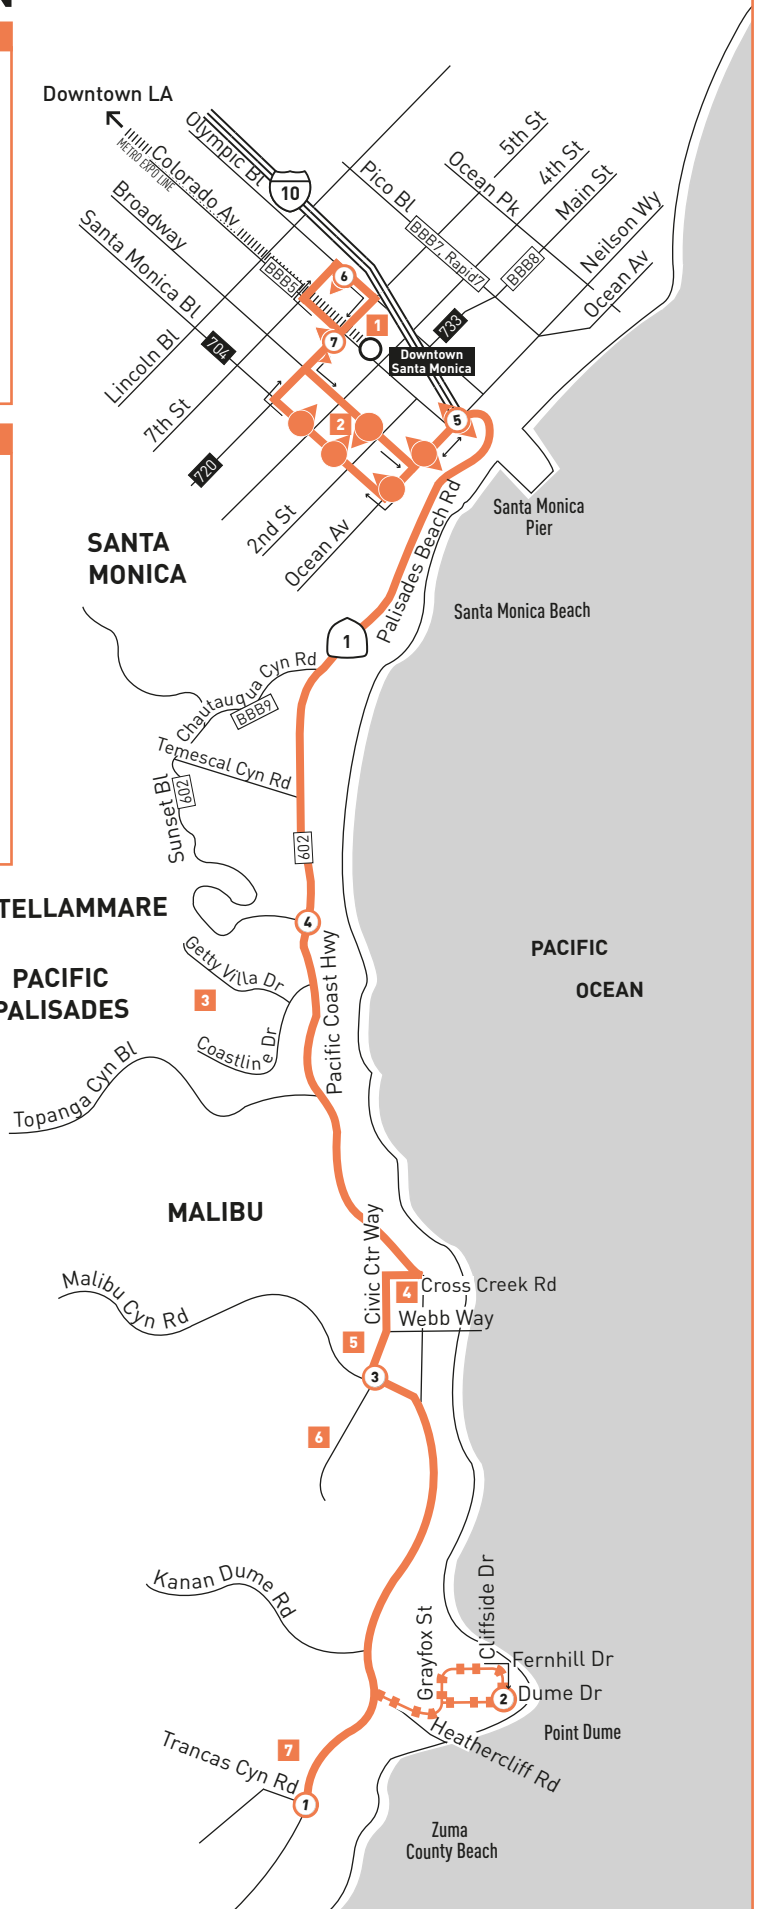

LEGEND

- Line 534 Route
- Alternate route via Pt Dume
- Local Stop Timepoint
- Local Stop Timepoint - Single Direction Only
- Metro Rail Station
- Metro Rail
- Map Notes
- BBB Santa Monica's Big Blue Bus

MAP NOTES

- 1 Downtown Santa Monica Expo Station**  
Metro 534, 720, BBB 1, 2, 3, 7, 8, 9, 18, Rapid 7, 10
- 2 Third St Promenade**  
Metro 4, 534, 704; BBB1, 7, 8, Rapid 7, 10
- 3 The Getty Villa**
- 4 Malibu Country Mart**
- 5 Malibu Library**
- 6 Pepperdine University**
- 7 Trancas Country Market**

## Special Notes

Trip starts at Olympic & 7th at time shown.