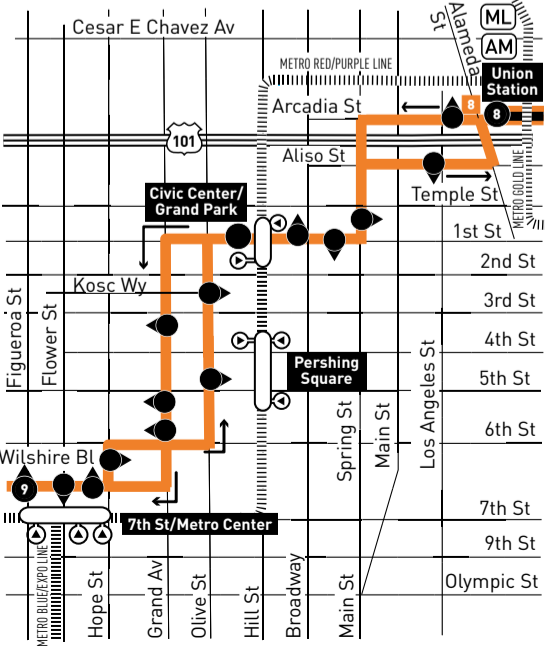

INSET 1 - DOWNTOWN LOS ANGELES