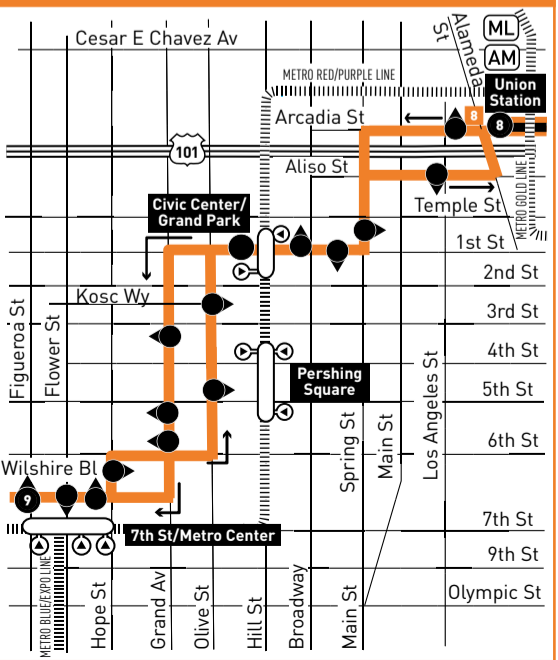

INSET 1 - DOWNTOWN LOS ANGELES