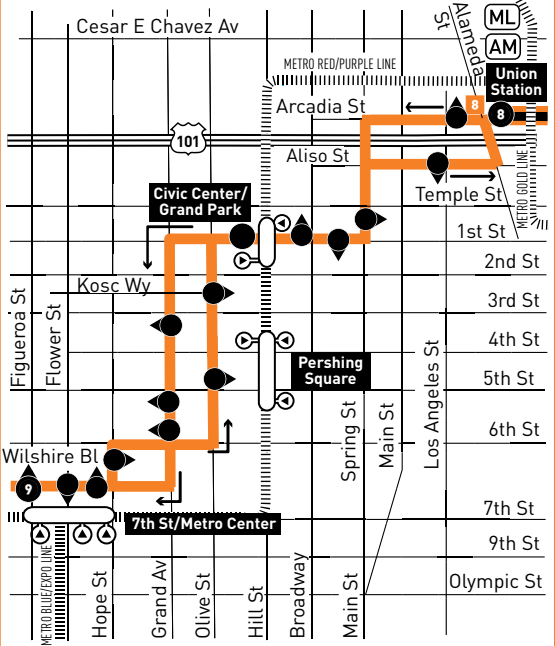

INSET 1 - DOWNTOWN LOS ANGELES