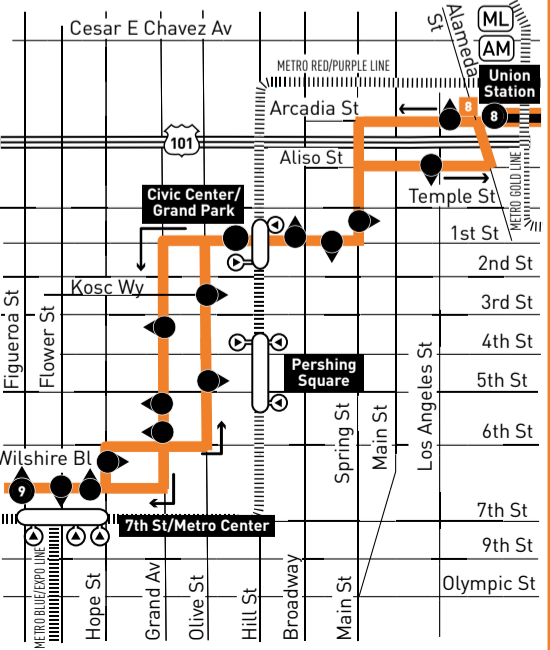

INSET 1 - DOWNTOWN LOS ANGELES