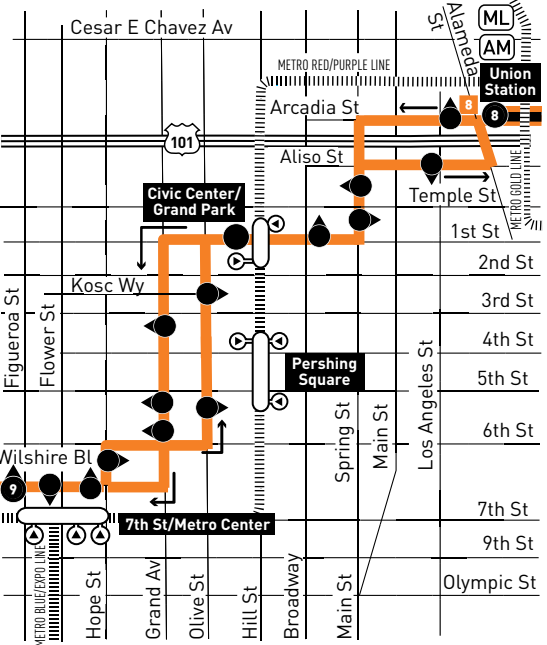

INSET 1 - DOWNTOWN LOS ANGELES