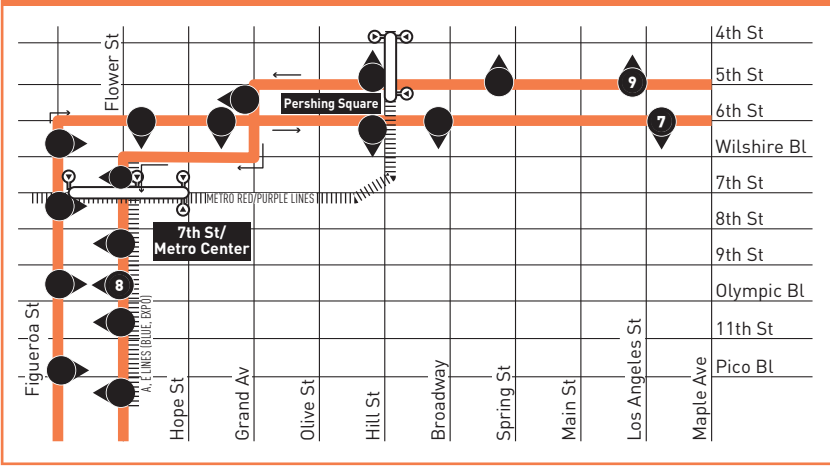

INSET 1 - DOWNTOWN LOS ANGELES

INSET 2 - DISNEYLAND

MAP NOTES

- 1 Staples Center**  
Metro 28, 81, 330, 442, 460, 728, Silver Line 910/950, A Line (Blue), E Line (Expo); CE 419, 423, 438, 448, 534; DASH F; FT Silver Streak; OC 701, 721, T4X
- 2 Los Angeles Convention Center**  
Metro 30, 81, 330, 442, 460, Metro Silver Line 910/950, A Line (Blue), E Line (Expo); CE 419, 438, 448; DASH F; OC 701, 721
- 3 Norwalk Green Line Station**  
Metro 111, 115, 120, 125, 460, 577; N 2, 4, 5, 7; LB 172, 173
- 4 Knott's Berry Farm**  
Metro 460; OC 29, 38, 529
- 5 Buena Park Mall**  
Metro 460; OC 38
- 6 Fullerton Park & Ride Lot**  
Metro 460; OC 25, 26, 30, 33, 35, 529, 721
- 7 Disneyland**  
Metro 460; OC 43, 50, 83, 543; ART; RT 200
- 8 Disneyland Shuttle Entrance**  
Metro 460; OC 43, 83, 543; ART; RT 200
- 9 Anaheim Convention Center**

LEGEND

- Line 460 Route
- Fare Zone
- Timepoint
- Busway Station
- Metro Rail
- Metro Rail Station
- Metro Rail Station and Timepoint
- ART Anaheim Resort Transit
- N Norwalk Transit
- FT Foothill Transit
- OC Orange County Bus
- LB Long Beach Transit
- LD LADOT DASH
- CE LADOT Commuter Express
- T Torrance Transit
- RT Riverside Transit

INSET 1 - DOWNTOWN LOS ANGELES

- Local Stop
- Local Stop - Single Direction Only
- Metro Rail Station
- Metro Rail Station Entrance

INSET 2 - DISNEYLAND

- Northbound Route
- Southbound Route

▲ N

▲ N

**Passenger Restrictions**

SOUTHBOUND	From 5th & Los Angeles to and including Flower & Adams, passengers may board only. From 37th St/USC Station to southeast terminals, passengers may board and alight at all designated stops.
NORTHBOUND	From Disneyland to 37th St/USC Station, passengers may board and alight at all designated stops. From HOV roadway & Adams (at Flower) to 6th & Los Angeles inclusive, passengers will be discharged only.