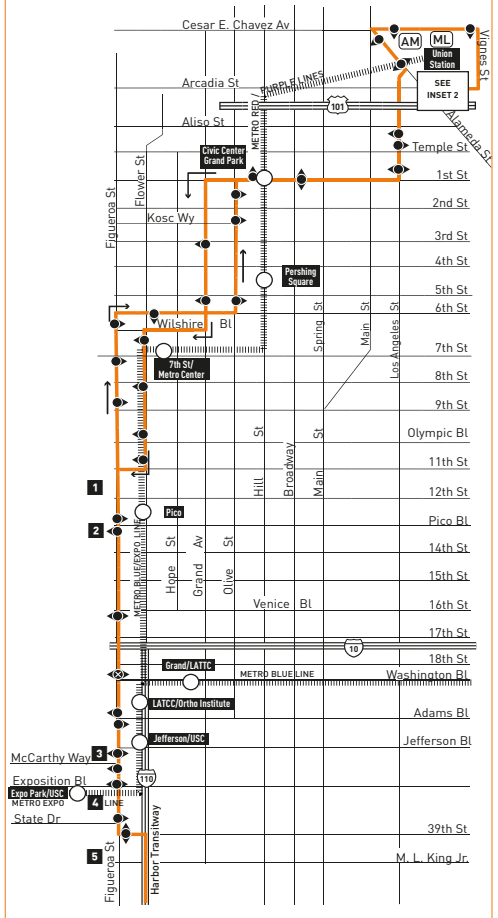

MAP NOTES

- 1 Slouson Transitway Station**  
Freeway Metro 442, 460, 550,  
Silver Line 910/950; T4X  
Street Level Metro 108, 358; LD Southeast **P160**
- 2 Forum**  
Metro 115, 211, 212, 312, 442
- 3 Inglewood Transit Center**  
Metro 40, 111, 442, 607, 740
- 4 Hawthorne/Lennox Station**  
Metro Green Line  
Metro 40, 126, 212, 312, 442, 740;  
LN Lennox **P200**

LEGEND

- Line 442 Route
- Limited Stop
- ⊕ Limited Stop & Timepoint
- 🚏 Transit Center
- ⊕ Metro Rail Station & Timepoint
- 🚗 Available Parking Spaces
- AV Antelope Valley Transit Authority
- FT Foothill Transit
- LD LADOT DASH
- LN County of LA - The Link
- OC Orange County Transportation Authority
- SC Santa Clarita Transit
- T Torrance Transit

INSET 1 - DOWNTOWN LOS ANGELES

INSET 2 - PATSAOURAS TRANSIT PLAZA

INSET 1 and 2 LEGEND

- Line 442 Route
- Downtown Stops
- 👁 Local Stop & Timepoint
- 🚏 Metro Rail
- Metro Rail Station
- ⊕ Metro Rail Station & Timepoint
- Ⓜ Metrolink
- Ⓜ Amtrak

## Southbound (Approximate Times)

DOWNTOWN LA	LOS ANGELES	INGLEWOOD	HAWTHORNE	
⑤	④	③	②	①
Patsaouras Transit Plaza/ Union Station	Figueroa & Washington	Manchester & Figueroa	Manchester & Market	Hawthorne /Lennox Station
3:44P	4:14P	4:32P	4:48P	5:01P
4:21	4:53	5:12	5:28	5:41
5:07	5:39	5:58	6:14	6:26
6:05P	6:37P	6:54P	7:10P	7:22P