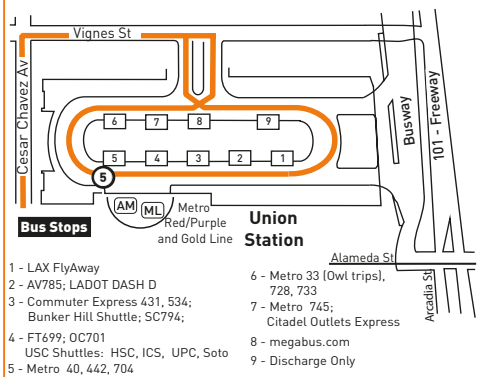

MAP NOTES

- 1 Slouson Transitway Station**  
Freeway Metro 442, 460, 550,  
Silver Line 910/950; T4X  
Street Level Metro 108, 358; LD Southeast **P160**
- 2 Forum**  
Metro 115, 211, 212, 312, 442
- 3 Inglewood Transit Center**  
Metro 40, 111, 442, 607, 740
- 4 Hawthorne/Lennox Station**  
Metro Green Line  
Metro 40, 126, 212, 312, 442, 740;  
LN Lennox **P200**

LEGEND

- Line 442 Route
- Limited Stop
- ⊕ Limited Stop & Timepoint
- 🚏 Transit Center
- ⊕ Metro Rail Station & Timepoint
- 🚗 Available Parking Spaces
- AV Antelope Valley Transit Authority
- FT Foothill Transit
- LD LADOT DASH
- LN County of LA - The Link
- OC Orange County Transportation Authority
- SC Santa Clarita Transit
- T Torrance Transit

INSET 1 - DOWNTOWN LOS ANGELES

INSET 2 - PATSAOURAS TRANSIT PLAZA

INSET 1 and 2 LEGEND

- Line 442 Route
- Downtown Stops
- 👁 Local Stop & Timepoint
- 🚏 Metro Rail
- Metro Rail Station
- ⊕ Metro Rail Station & Timepoint
- Ⓜ Metrolink
- Ⓜ Amtrak

## Southbound (Approximate Times)

DOWNTOWN LA	LOS ANGELES	INGLEWOOD	HAWTHORNE	
⑤	④	③	②	①
Patsaouras Transit Plaza/ Union Station	Figueroa & Washington	Manchester & Figueroa	Manchester & Market	Hawthorne /Lennox Station
3:44P	4:14P	4:32P	4:48P	5:01P
4:21	4:53	5:12	5:28	5:41
5:07	5:39	5:58	6:14	6:26
6:05P	6:37P	6:54P	7:10P	7:22P