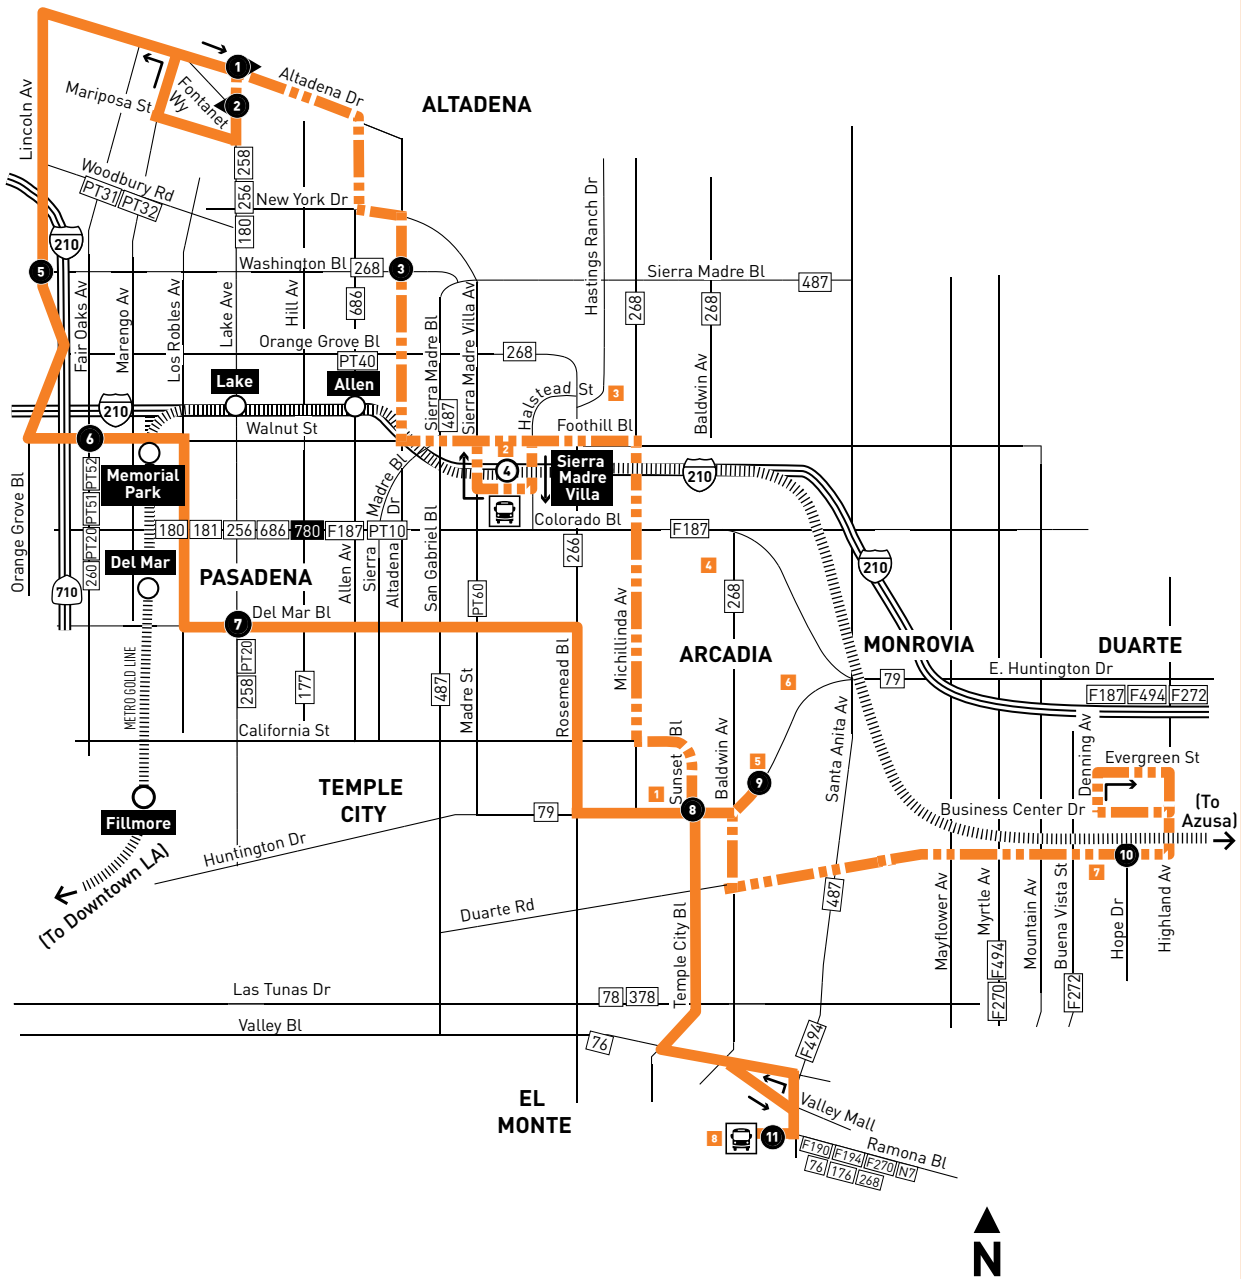

ROUTE MAP

LEGEND

-  Line 267 Route
-  Line 264 Route Only
-  Metro Rail
-  Local Stop Timepoint
-  Local Stop Timepoint - Single Direction Only
-  Metro Rail / Busway Station & Timepoint
-  Metro Rail / Busway Station
-  Transit Center
-  Map Notes
-  Connecting Line
-  Rapid Connecting Line
- F Foothill Transit
- M Montebello Bus Lines
- N Norwalk Transit
- PT Pasadena Transit

MAP NOTES

- 1** Line 267 Timepoint Only
- 2** **Sierra Madre Villa Gold Line Station**  
Metro 181, 264, 266, 268, 487; F187; PT31/32, PT40, PT60
- 3** **Hastings Ranch Shopping Center**
- 4** **LA County Arboretum**
- 5** **Westfield Santa Anita**
- 6** **Santa Anita Park**
- 7** **City of Hope National Medical Center**
- 8** **El Monte Station**  
**Upper Level:** Metro Silver Line (910/950); F481, F486, F488, F492, F494, Silver Streak; Greyhound; Hollywood Bowl  
**Lower Level:** Metro 70, 76, 176, 267, 268, 487, 577, 770; F178, F190, F194, F270, N7, F269, F270, F282; N7

## Westbound (Approximate Times)

	DUARTE	ARCADIA	PASADENA	ALTADENA
	10	9	4	3
	2			
Route	City of Hope	Westfield Santa Anita	Sierra Madre Villa Gold Line Station	Altadena & Washington
				Lake & Fontanet Way
—	—	—	—	—
264	5:32A	—	6:05A	6:15A
264	6:25	—	7:01	7:12
264	7:24	7:55A	8:09	8:20
264	8:27	8:55	9:09	9:19
264	9:29	9:57	10:11	10:21
264	10:34	11:02	11:16	11:27
264	11:32	12:00P	12:14P	12:25P
264	12:38P	1:06	1:20	1:30
264	1:37	2:05	2:19	2:29
264	2:37	3:05	3:21	3:32
264	3:44	4:12	4:28	4:39
264	4:49	5:17	5:33	5:44
264	5:58	6:26	6:40	6:51
264	6:59	7:25	7:39	7:49
264	7:59	8:25	8:39	8:48