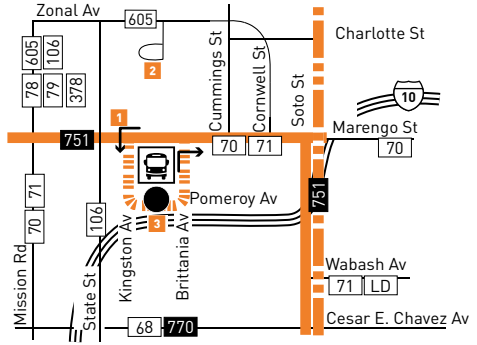

INSET 1 - LA COUNTY + USC MED CTR