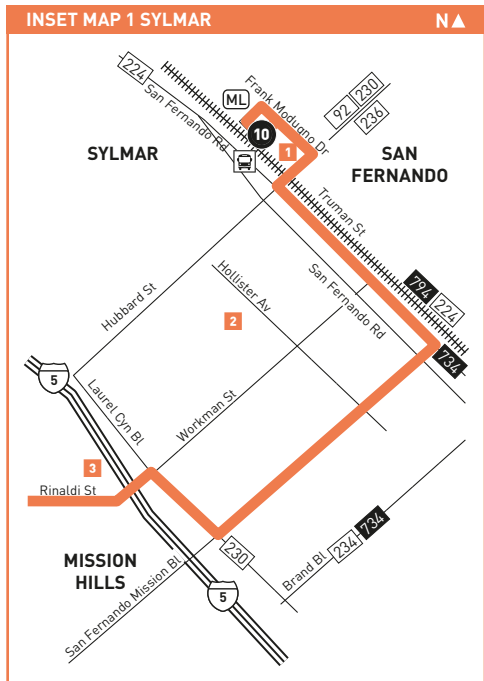

ROUTE MAP

NA

LEGEND

-  Route of Line 239
-  Los Angeles River
-  Local Stop Timepoint
-  Local Stop Timepoint - Single Direction Only
-  LADOT Commuter Express

INSET MAP 1

-  Transit Center
-  Metrolink Station
-  Metrolink

MAP NOTES

- 1 Sylmar Station**
Metro 92, 230, 236, 239, 734, 794 (94 Weekends Only); CE 574; Metrolink Antelope Valley Line
- 2 Las Palmas Park**
- 3 Providence Holy Cross Medical Center**
- 4 Facey Medical Group**
- 5 California State University, Northridge**

Monday through Friday

239

Effective Dec 10 2017

Northbound *Al Norte* (Approximate Times / *Tiempos Aproximados*)

ENCINO	RESEDA	NORTHRIDGE		GRANADA HILLS		SYLMAR
1	2	3	5	6	8	10
Zelzah & Ventura	White Oak & Vanowen	Roscoe & White Oak	Zelzah & Nordhoff	Zelzah & Devonshire	Rinaldi & Hayvenhurst	Sylmar Station
5:11A	5:21A	5:27A	5:33A	5:38A	5:48A	6:07A
6:01	6:12	6:20	6:28	6:33	6:45	7:06
7:09	7:20	7:28	7:37	7:43	7:55	8:16
8:10	8:22	8:29	8:37	8:42	8:54	9:15
9:09	9:20	9:27	9:35	9:40	9:51	10:11
10:08	10:19	10:26	10:34	10:39	10:50	11:10
11:11	11:22	11:29	11:37	11:42	11:53	12:13P
12:12P	12:24P	12:31P	12:39P	12:45P	12:56P	1:17
1:13	1:25	1:32	1:40	1:46	1:57	2:18
2:18	2:29	2:36	2:44	2:50	3:03	3:27
3:13	3:24	3:31	3:40	3:46	3:59	4:23
4:09	4:21	4:28	4:37	4:43	4:56	5:20
5:04	5:16	5:23	5:32	5:38	5:51	6:14
6:14	6:26	6:33	6:41	6:47	6:58	7:19
7:26	7:37	7:43	7:50	7:55	8:05	8:24
8:40	8:50	8:55	9:01	9:05	9:15	9:34
9:40	9:50	9:55	10:01	10:05	10:15	10:34