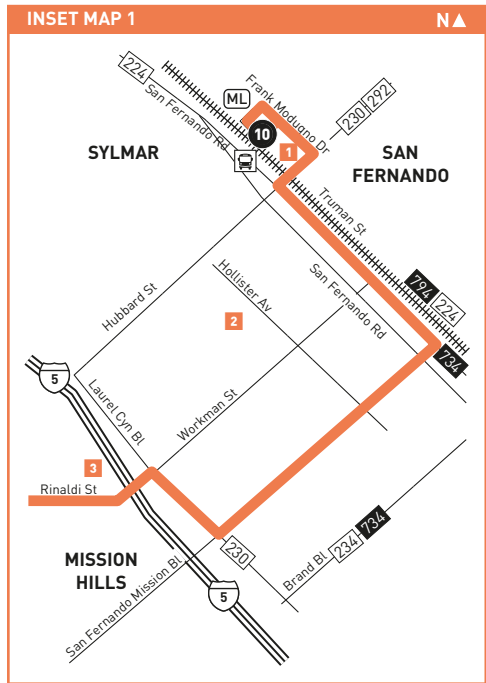

ROUTE MAP

LEGEND

- Route of Line 239
- Los Angeles River
- Local Stop Timepoint
- Local Stop Timepoint - Single Direction Only
- LADOT Commuter Express

INSET MAP 1

- Transit Center
- Metrolink Station

MAP NOTES

- 1 Sylmar Station**
Metro 230, 236, 239, 292, 734, 794 (94 Weekends Only); CE 574; Metrolink Antelope Valley Line
- 2 Las Palmas Park**
- 3 Providence Holy Cross Medical Center**
- 4 Facey Medical Group**
- 5 California State University, Northridge**

Monday through Friday

Effective Jun 26 2016

239

Northbound *Al Norte* (Approximate Times / *Tiempos Aproximados*)

ENCINO	RESEDA	NORTHRIDGE		GRANADA HILLS		SYLMAR
1	2	3	5	6	8	10
Zelzah & Ventura	White Oak & Vanowen	Roscoe & White Oak	Zelzah & Nordhoff	Zelzah & Devonshire	Rinaldi & Hayvenhurst	Sylmar Station
5:11A	5:21A	5:27A	5:33A	5:38A	5:48A	6:07A
6:01	6:12	6:20	6:28	6:33	6:45	7:06
7:08	7:19	7:27	7:36	7:42	7:54	8:15
8:10	8:22	8:29	8:37	8:42	8:54	9:15
9:09	9:20	9:27	9:35	9:40	9:51	10:11
10:08	10:19	10:26	10:34	10:39	10:50	11:10
11:11	11:22	11:29	11:37	11:42	11:53	12:13P
12:12P	12:24P	12:31P	12:39P	12:45P	12:56P	1:17
1:13	1:25	1:32	1:40	1:46	1:57	2:18
2:18	2:29	2:36	2:44	2:50	3:03	3:27
3:13	3:24	3:31	3:40	3:46	3:59	4:23
4:09	4:21	4:28	4:37	4:43	4:56	5:20
5:04	5:16	5:23	5:32	5:38	5:51	6:14
6:14	6:26	6:33	6:41	6:47	6:58	7:19
7:26	7:37	7:43	7:50	7:55	8:05	8:24
8:36	8:47	8:53	9:00	9:05	9:15	9:34
9:36	9:47	9:53	10:00	10:05	10:15	10:34