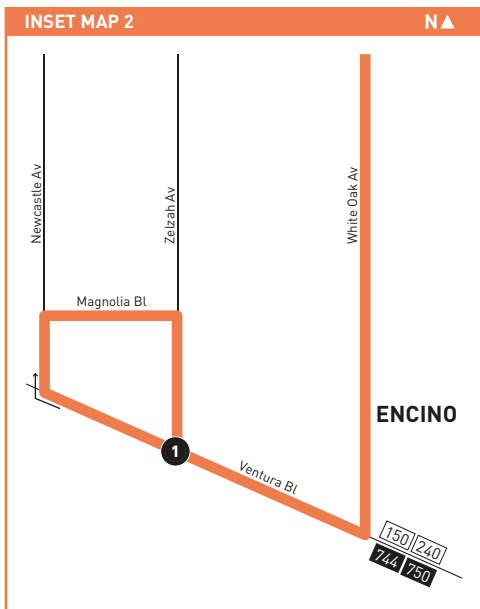

ROUTE MAP

NA

LEGEND

-  Route of Line 239
-  Los Angeles River
-  Local Stop Timepoint
-  Local Stop Timepoint - Single Direction Only
-  LADOT Commuter Express

INSET MAP 1

-  Transit Center
-  Metrolink Station
-  Metrolink

MAP NOTES

- 1 Sylmar Station**
Metro 92, 230, 236, 239, 734, 794 (94 Weekends Only); CE 574; Metrolink Antelope Valley Line
- 2 Las Palmas Park**
- 3 Providence Holy Cross Medical Center**
- 4 Facey Medical Group**
- 5 California State University, Northridge**

Monday through Friday

239

Effective Dec 10 2017

Northbound *Al Norte* (Approximate Times / *Tiempos Aproximados*)

ENCINO	RESEDA	NORTHRIDGE		GRANADA HILLS		SYLMAR
1	2	3	5	6	8	10
Zelzah & Ventura	White Oak & Vanowen	Roscoe & White Oak	Zelzah & Nordhoff	Zelzah & Devonshire	Rinaldi & Hayvenhurst	Sylmar Station
5:11A	5:21A	5:27A	5:33A	5:38A	5:48A	6:07A
6:01	6:12	6:20	6:28	6:33	6:45	7:06
7:09	7:20	7:28	7:37	7:43	7:55	8:16
8:10	8:22	8:29	8:37	8:42	8:54	9:15
9:09	9:20	9:27	9:35	9:40	9:51	10:11
10:08	10:19	10:26	10:34	10:39	10:50	11:10
11:11	11:22	11:29	11:37	11:42	11:53	12:13P
12:12P	12:24P	12:31P	12:39P	12:45P	12:56P	1:17
1:13	1:25	1:32	1:40	1:46	1:57	2:18
2:18	2:29	2:36	2:44	2:50	3:03	3:27
3:13	3:24	3:31	3:40	3:46	3:59	4:23
4:09	4:21	4:28	4:37	4:43	4:56	5:20
5:04	5:16	5:23	5:32	5:38	5:51	6:14
6:14	6:26	6:33	6:41	6:47	6:58	7:19
7:26	7:37	7:43	7:50	7:55	8:05	8:24
8:40	8:50	8:55	9:01	9:05	9:15	9:34
9:40	9:50	9:55	10:01	10:05	10:15	10:34