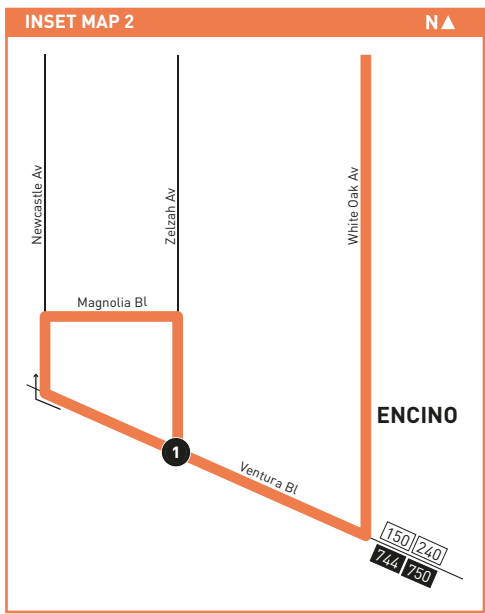

ROUTE MAP

LEGEND

- Route of Line 239
- Los Angeles River
- Local Stop Timepoint
- Local Stop Timepoint - Single Direction Only
- LADOT Commuter Express

INSET MAP 1

- Transit Center
- Metrolink Station

MAP NOTES

- 1 Sylmar Station**
Metro 230, 236, 239, 292, 734, 794 (94 Weekends Only); CE 574; Metrolink Antelope Valley Line
- 2 Las Palmas Park**
- 3 Providence Holy Cross Medical Center**
- 4 Facey Medical Group**
- 5 California State University, Northridge**

Monday through Friday

Effective Jun 26 2016

239

Northbound *Al Norte* (Approximate Times / *Tiempos Aproximados*)

ENCINO	RESEDA	NORTHRIDGE		GRANADA HILLS		SYLMAR
1	2	3	5	6	8	10
Zelzah & Ventura	White Oak & Vanowen	Roscoe & White Oak	Zelzah & Nordhoff	Zelzah & Devonshire	Rinaldi & Hayvenhurst	Sylmar Station
5:11A	5:21A	5:27A	5:33A	5:38A	5:48A	6:07A
6:01	6:12	6:20	6:28	6:33	6:45	7:06
7:08	7:19	7:27	7:36	7:42	7:54	8:15
8:10	8:22	8:29	8:37	8:42	8:54	9:15
9:09	9:20	9:27	9:35	9:40	9:51	10:11
10:08	10:19	10:26	10:34	10:39	10:50	11:10
11:11	11:22	11:29	11:37	11:42	11:53	12:13P
12:12P	12:24P	12:31P	12:39P	12:45P	12:56P	1:17
1:13	1:25	1:32	1:40	1:46	1:57	2:18
2:18	2:29	2:36	2:44	2:50	3:03	3:27
3:13	3:24	3:31	3:40	3:46	3:59	4:23
4:09	4:21	4:28	4:37	4:43	4:56	5:20
5:04	5:16	5:23	5:32	5:38	5:51	6:14
6:14	6:26	6:33	6:41	6:47	6:58	7:19
7:26	7:37	7:43	7:50	7:55	8:05	8:24
8:36	8:47	8:53	9:00	9:05	9:15	9:34
9:36	9:47	9:53	10:00	10:05	10:15	10:34