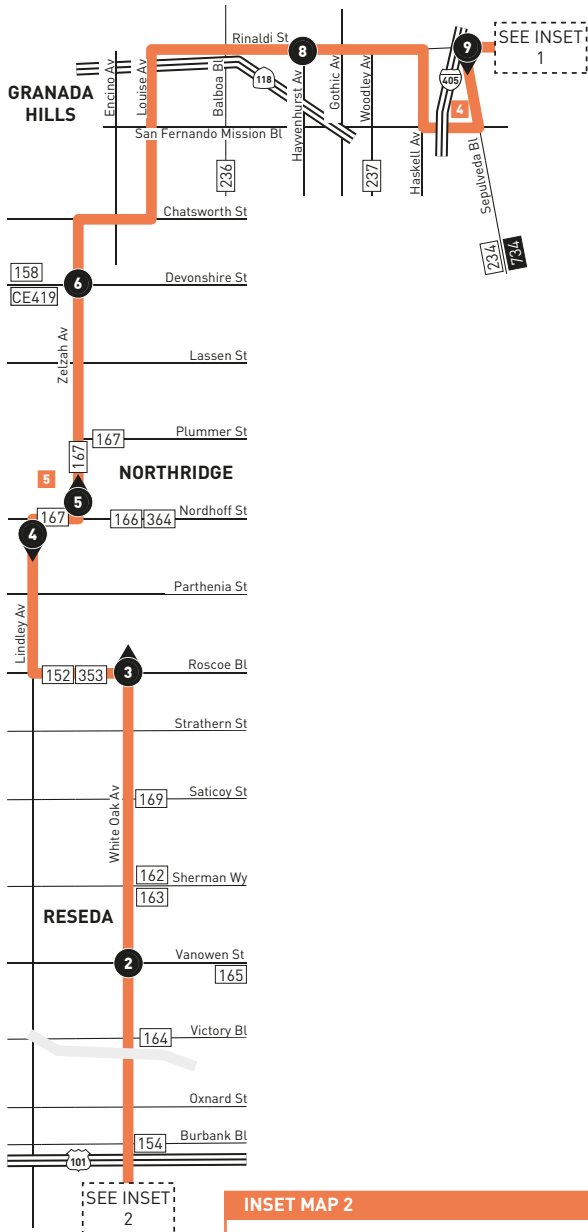

ROUTE MAP

LEGEND

- Route of Line 239
- Los Angeles River
- Local Stop Timepoint
- Local Stop Timepoint - Single Direction Only
- LADOT Commuter Express

INSET MAP 1

- Transit Center
- Metrolink Station

MAP NOTES

- 1 Sylmar Station**
Metro 230, 236, 239, 292, 734, 794 (94 Weekends Only); CE 574; Metrolink Antelope Valley Line
- 2 Las Palmas Park**
- 3 Providence Holy Cross Medical Center**
- 4 Facey Medical Group**
- 5 California State University, Northridge**

Monday through Friday

Effective Jun 26 2016

239

Northbound *Al Norte* (Approximate Times / *Tiempos Aproximados*)

ENCINO	RESEDA	NORTHRIDGE		GRANADA HILLS		SYLMAR
1	2	3	5	6	8	10
Zelzah & Ventura	White Oak & Vanowen	Roscoe & White Oak	Zelzah & Nordhoff	Zelzah & Devonshire	Rinaldi & Hayvenhurst	Sylmar Station
5:11A	5:21A	5:27A	5:33A	5:38A	5:48A	6:07A
6:01	6:12	6:20	6:28	6:33	6:45	7:06
7:08	7:19	7:27	7:36	7:42	7:54	8:15
8:10	8:22	8:29	8:37	8:42	8:54	9:15
9:09	9:20	9:27	9:35	9:40	9:51	10:11
10:08	10:19	10:26	10:34	10:39	10:50	11:10
11:11	11:22	11:29	11:37	11:42	11:53	12:13P
12:12P	12:24P	12:31P	12:39P	12:45P	12:56P	1:17
1:13	1:25	1:32	1:40	1:46	1:57	2:18
2:18	2:29	2:36	2:44	2:50	3:03	3:27
3:13	3:24	3:31	3:40	3:46	3:59	4:23
4:09	4:21	4:28	4:37	4:43	4:56	5:20
5:04	5:16	5:23	5:32	5:38	5:51	6:14
6:14	6:26	6:33	6:41	6:47	6:58	7:19
7:26	7:37	7:43	7:50	7:55	8:05	8:24
8:36	8:47	8:53	9:00	9:05	9:15	9:34
9:36	9:47	9:53	10:00	10:05	10:15	10:34