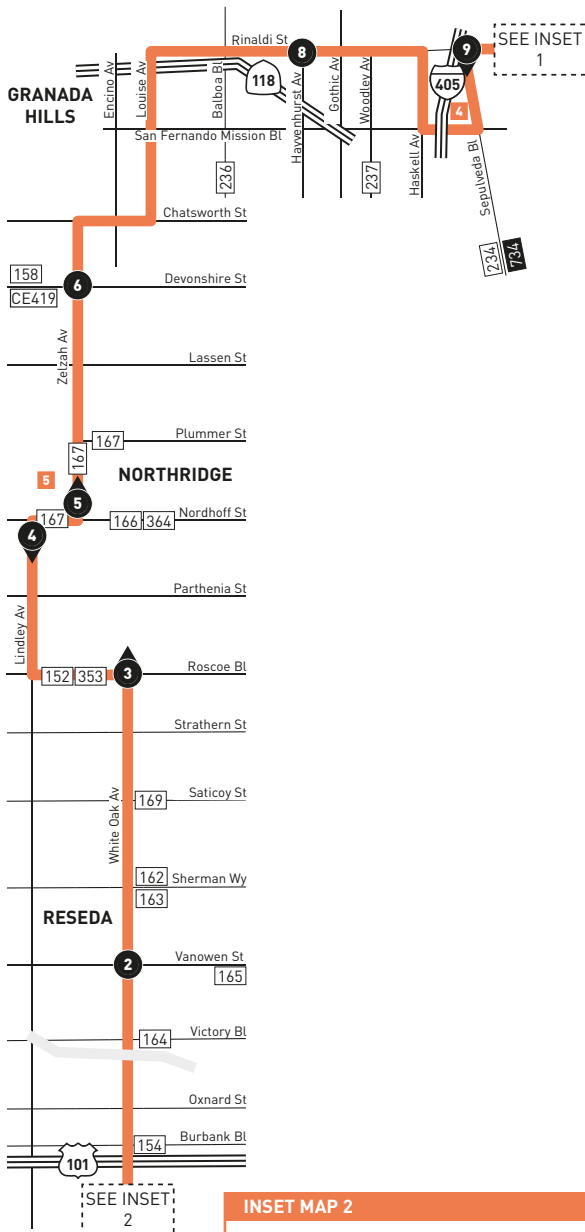

ROUTE MAP

NA

LEGEND

-  Route of Line 239
-  Los Angeles River
-  Local Stop Timepoint
-  Local Stop Timepoint - Single Direction Only
-  LADOT Commuter Express

INSET MAP 1

-  Transit Center
-  Metrolink Station
-  Metrolink

MAP NOTES

- 1 Sylmar Station**
Metro 92, 230, 236, 239, 734, 794 (94 Weekends Only); CE 574; Metrolink Antelope Valley Line
- 2 Las Palmas Park**
- 3 Providence Holy Cross Medical Center**
- 4 Facey Medical Group**
- 5 California State University, Northridge**

Monday through Friday

239

Effective Dec 10 2017

Northbound *Al Norte* (Approximate Times / *Tiempos Aproximados*)

ENCINO	RESEDA	NORTHRIDGE		GRANADA HILLS		SYLMAR
1	2	3	5	6	8	10
Zelzah & Ventura	White Oak & Vanowen	Roscoe & White Oak	Zelzah & Nordhoff	Zelzah & Devonshire	Rinaldi & Hayvenhurst	Sylmar Station
5:11A	5:21A	5:27A	5:33A	5:38A	5:48A	6:07A
6:01	6:12	6:20	6:28	6:33	6:45	7:06
7:09	7:20	7:28	7:37	7:43	7:55	8:16
8:10	8:22	8:29	8:37	8:42	8:54	9:15
9:09	9:20	9:27	9:35	9:40	9:51	10:11
10:08	10:19	10:26	10:34	10:39	10:50	11:10
11:11	11:22	11:29	11:37	11:42	11:53	12:13P
12:12P	12:24P	12:31P	12:39P	12:45P	12:56P	1:17
1:13	1:25	1:32	1:40	1:46	1:57	2:18
2:18	2:29	2:36	2:44	2:50	3:03	3:27
3:13	3:24	3:31	3:40	3:46	3:59	4:23
4:09	4:21	4:28	4:37	4:43	4:56	5:20
5:04	5:16	5:23	5:32	5:38	5:51	6:14
6:14	6:26	6:33	6:41	6:47	6:58	7:19
7:26	7:37	7:43	7:50	7:55	8:05	8:24
8:40	8:50	8:55	9:01	9:05	9:15	9:34
9:40	9:50	9:55	10:01	10:05	10:15	10:34