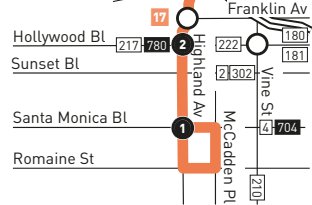

ROUTE MAP

MAP NOTES

- **1 Facey Medical Center**
- **2 Kennedy High School**
- **3 Sepulveda V.A. Ambulatory Care Center**
- **4 Van Nuys Airport**
- **5 Van Nuys Fly Away Terminal (Bus Service to LAX)**
- **6 Van Nuys Metrolink Station**
  Ventura County Line/Amtrak
- **7 Sepulveda Dam Recreation Area**
- **8 Van Nuys Civic Center**
- **9 Van Nuys Orange Line Station**
  Metro 154, 233, 237, 744, 788; LDVAN
- **10 Valley College Station**
  Metro 167, 237; CE549, LDVAN
- **11 Laurel Canyon Station**
  Metro Lines 230, 237
- **12 North Hollywood Red & Orange Line Stations**
  Metro 152, 154, 162, 183, 224, 237, 353, 501, 656 Owl, Orange Line; BB Media District, NoHo Empire; CE549; SC757
- **13 Universal City/Studio City Station**
  Metro 150, 155, 224, 240, 656 Owl (Northbound Only), 750; Universal Studios Shuttle
- **14 Universal Studios**
- **15 Hollywood Bowl**
- **16 John Anson Ford Theater**
- **17 Hollywood/Highland Station**
  Metro 212, 217, 237, 312, 656 Owl, 780, LD-Hollywood

LEGEND

- Route of Lines 237 and 656
- Route of Line 237 only
- Route of Line 656 Late Night Service Only
- Short Line Turn-Around
- Route of Orange Line
- Metrolink, Amtrak
- Metro Rail Station
- Metro Orange Line Station
- Local Stop Timepoint
- Amtrak Station
- Metrolink Station
- LAX Flyaway
- Transit Center
- BB Burbank Bus
- CE LADOT Commuter Express
- LD LADOT Dash
- LADVAN LADOT Dash Van Nuys
- SC Santa Clarita Transit

HOLLYWOOD