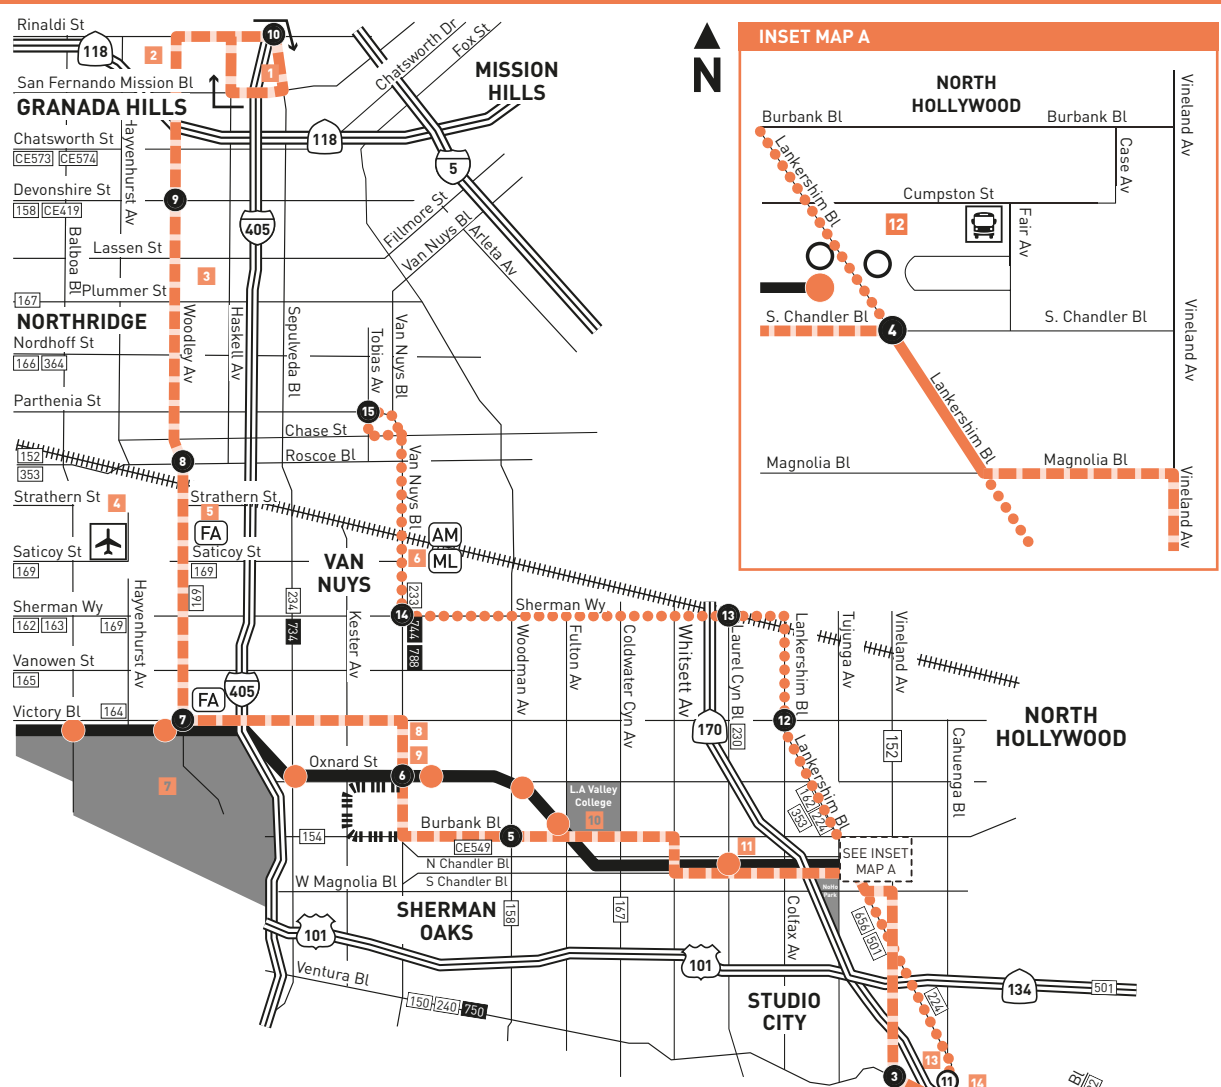

ROUTE MAP

MAP NOTES

- 1 Facey Medical Center**
- 2 Kennedy High School**
- 3 Sepulveda V.A. Ambulatory Care Center**
- 4 Van Nuys Airport**
- 5 Van Nuys Fly Away Terminal (Bus Service to LAX)**
- 6 Van Nuys Metrolink Station**
Ventura County Line/Amtrak
- 7 Sepulveda Dam Recreation Area**
- 8 Van Nuys Civic Center**
- 9 Van Nuys Orange Line Station**
Metro 154, 233, 237, 744, 788; LDVAN
- 10 Valley College Station**
Metro 167, 237; CE549, LDVAN
- 11 Laurel Canyon Station**
Metro Lines 230, 237
- 12 North Hollywood Red & Orange Line Stations**
Metro 152, 154, 162, 183, 224, 237, 353, 501, 656 Owl, Orange Line; BB Media District, NoHo Empire; CE549; SC757
- 13 Universal City/Studio City Station**
Metro 150, 155, 224, 240, 656 Owl (Northbound Only), 750; Universal Studios Shuttle
- 14 Universal Studios**
- 15 Hollywood Bowl**
- 16 John Anson Ford Theater**
- 17 Hollywood/Highland Station**
Metro 212, 217, 237, 312, 656 Owl, 780, LD-Hollywood

LEGEND

- Route of Lines 237 and 656
- Route of Line 237 only
- Route of Line 656 Late Night Service Only
- Short Line Turn-Around
- Route of Orange Line
- Metrolink, Amtrak
- Metro Rail Station
- Metro Orange Line Station
- Local Stop Timepoint
- Amtrak Station
- Metrolink Station
- LAX Flyaway
- Transit Center
- BB Burbank Bus
- CE LADOT Commuter Express
- LD LADOT Dash
- LADVAN LADOT Dash Van Nuys
- SC Santa Clarita Transit

Special Notes

- A** Trip operates on school days only.
- B** Trips shown beginning or ending at the Van Nuys Orange Line Station will board and alight at the stop on Oxnard St. at Van Nuys Bl.

Avisos especiales

- A** Servicio os días de escuela solamente.
- B** Los viajes mostrados empezando o terminando en Van Nuys Orange Line Station hará parada en Oxnard St y Van Nuys Blvd.

Sunday and Holidays

237

Effective Dec 10 2017