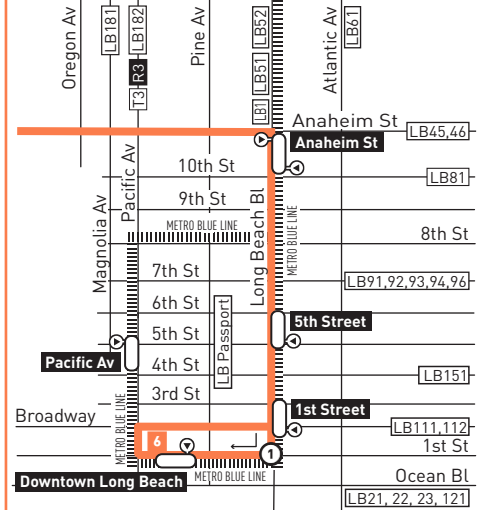

**EL SEGUNDO**

**INSET MAP 1 - LAX CITY BUS CENTER**

**INSET MAP 2 - DOWNTOWN LONG BEACH**

**INSET 1 & 2**

- Line 232 Route
- Metro Rail Station
- Metro Rail Station Entrance
- Metro Rail

**LEGEND**

- Line 232 Route
- Local Stop Timepoint
- Metro Rail Station
- Metro Rail / Busway Station & Timepoint
- Metro Rail
- Transit Center
- BBB Santa Monica's Big Blue Bus
- BC Beach Cities Transit
- C Culver CityBus
- CE LADOT Commuter Express
- GA GTrans (Gardena)
- LB Long Beach Transit
- LD LADOT DASH
- PV Palos Verdes Peninsula Transit Authority
- R Rapid
- T Torrance Transit

**MAP NOTES**

- 1 LAX City Bus Center**  
Metro 40 Owl, 102, 111, 117, 232; C6, R6; T8; BBB3, BBB Rapid 3; BC109
- 2 Plaza El Segundo**  
Metro 125, 232 (N/B only); BC109
- 3 King Harbor**  
Metro 130, 232; BC102, BC109; CE438; T3, T7
- 4 Pacific Coast Highway Station**  
Freeway Level: Metro 950; Street Level: Metro 205, 232; CE448; DASH Wilmington
- 5 LA Harbor College**  
Metro 205, 232
- 6 Downtown Long Beach Station**  
Metro Blue Line; Metro 60 Owl, 232; T3; T R3; CE142; LB1, 21, 22, 23, 46, 51, 61, 52, 71, 72, 81, 91, 92, 93, 94, 111, 112, 121, 151, 172, 173, 174, 181, 182, 191, 192; LB Passport; LAX FlyAway