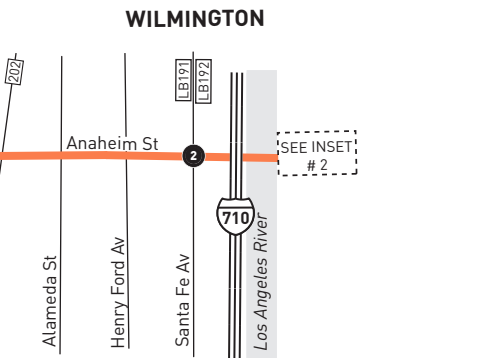

**EL SEGUNDO**

**INSET MAP 1 - LAX CITY BUS CENTER**

**INSET MAP 2 - DOWNTOWN LONG BEACH**

**INSET 1 & 2**

- Line 232 Route
- Metro Rail Station
- Metro Rail Station Entrance
- Metro Rail

**LEGEND**

- Line 232 Route
- Local Stop Timepoint
- Metro Rail Station
- Metro Rail / Busway Station & Timepoint
- Metro Rail
- Transit Center
- BBB Santa Monica's Big Blue Bus
- BC Beach Cities Transit
- C Culver CityBus
- CE LADOT Commuter Express
- GA GTrans (Gardena)
- LB Long Beach Transit
- LD LADOT DASH
- PV Palos Verdes Peninsula Transit Authority
- R Rapid
- T Torrance Transit

**MAP NOTES**

- 1 LAX City Bus Center**  
Metro 40 Owl, 102, 111, 117, 232; C6, R6; T8; BBB3, BBB Rapid 3; BC109
- 2 Plaza El Segundo**  
Metro 125, 232 (N/B only); BC109
- 3 King Harbor**  
Metro 130, 232; BC102, BC109; CE438; T3, T7
- 4 Pacific Coast Highway Station**  
Freeway Level: Metro 950; Street Level: Metro 205, 232; CE448; DASH Wilmington
- 5 LA Harbor College**  
Metro 205, 232
- 6 Downtown Long Beach Station**  
Metro Blue Line; Metro 60 Owl, 232; T3; T R3; CE142; LB1, 21, 22, 23, 46, 51, 61, 52, 71, 72, 81, 91, 92, 93, 94, 111, 112, 121, 151, 172, 173, 174, 181, 182, 191, 192; LB Passport; LAX FlyAway