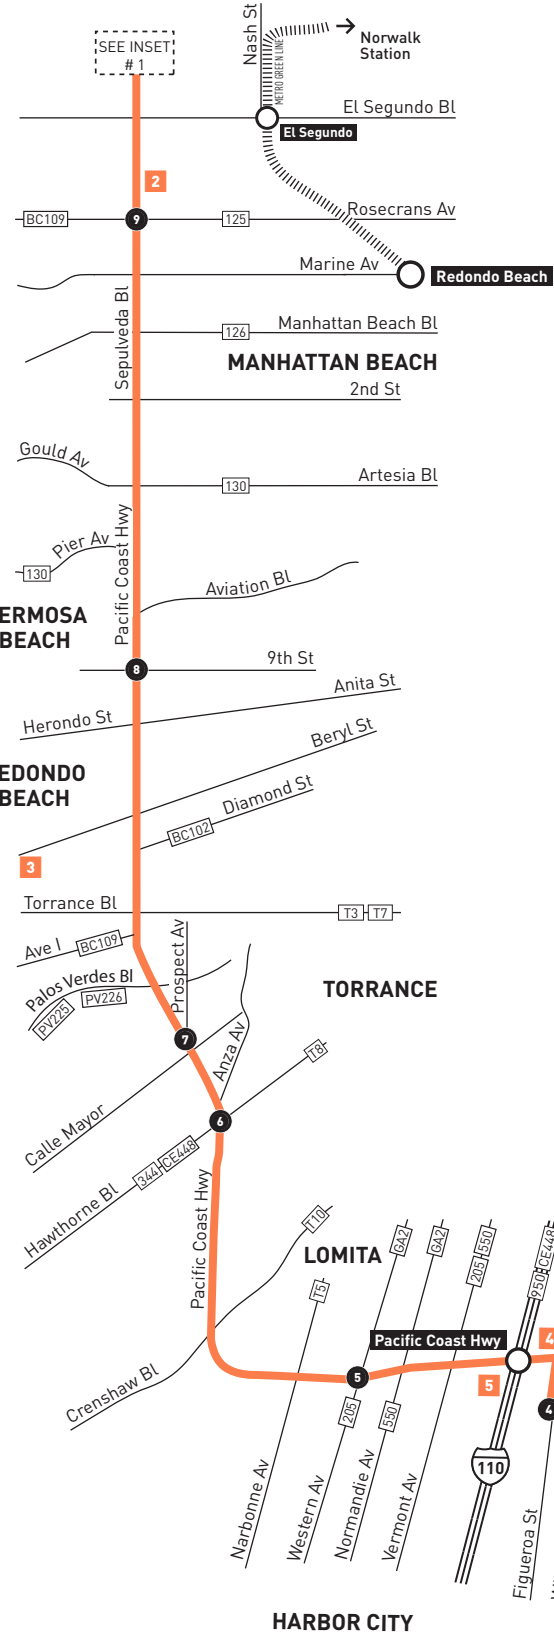

**EL SEGUNDO**

**INSET MAP 1 - LAX CITY BUS CENTER**

**INSET MAP 2 - DOWNTOWN LONG BEACH**

**INSET 1 & 2**

- Line 232 Route
- Metro Rail Station
- Metro Rail Station Entrance
- Metro Rail

**LEGEND**

- Line 232 Route
- Local Stop Timepoint
- Metro Rail Station
- Metro Rail / Busway Station & Timepoint
- Metro Rail
- Transit Center
- BBB Santa Monica's Big Blue Bus
- BC Beach Cities Transit
- C Culver CityBus
- CE LADOT Commuter Express
- GA GTrans (Gardena)
- LB Long Beach Transit
- LD LADOT DASH
- PV Palos Verdes Peninsula Transit Authority
- R Rapid
- T Torrance Transit

**MAP NOTES**

- 1 LAX City Bus Center**  
Metro 40 Owl, 102, 111, 117, 232; C6, R6; T8; BBB3, BBB Rapid 3; BC109
- 2 Plaza El Segundo**  
Metro 125, 232 (N/B only); BC109
- 3 King Harbor**  
Metro 130, 232; BC102, BC109; CE438; T3, T7
- 4 Pacific Coast Highway Station**  
Freeway Level: Metro 950; Street Level: Metro 205, 232; CE448; DASH Wilmington
- 5 LA Harbor College**  
Metro 205, 232
- 6 Downtown Long Beach Station**  
Metro Blue Line; Metro 60 Owl, 232; T3; T R3; CE142; LB1, 21, 22, 23, 46, 51, 61, 52, 71, 72, 81, 91, 92, 93, 94, 111, 112, 121, 151, 172, 173, 174, 181, 182, 191, 192; LB Passport; LAX FlyAway