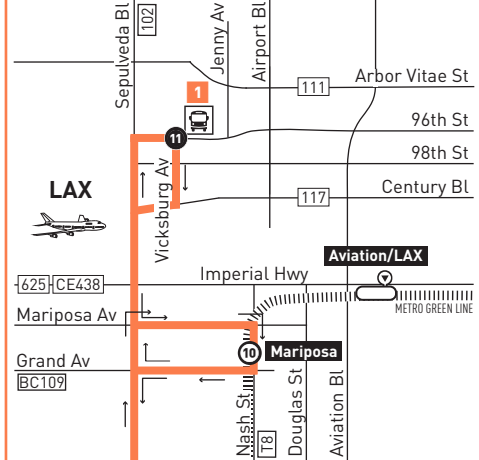

**EL SEGUNDO**

**INSET MAP 1 - LAX CITY BUS CENTER**

**INSET MAP 2 - DOWNTOWN LONG BEACH**

**INSET 1 & 2**

- Line 232 Route
- Metro Rail Station
- Metro Rail Station Entrance
- Metro Rail

**LEGEND**

- Line 232 Route
- Local Stop Timepoint
- Metro Rail Station
- Metro Rail / Busway Station & Timepoint
- Metro Rail
- Transit Center
- BBB Santa Monica's Big Blue Bus
- BC Beach Cities Transit
- C Culver CityBus
- CE LADOT Commuter Express
- GA GTrans (Gardena)
- LB Long Beach Transit
- LD LADOT DASH
- PV Palos Verdes Peninsula Transit Authority
- R Rapid
- T Torrance Transit

**MAP NOTES**

- 1 LAX City Bus Center**  
Metro 40 Owl, 102, 111, 117, 232; C6, R6; T8; BBB3, BBB Rapid 3; BC109
- 2 Plaza El Segundo**  
Metro 125, 232 (N/B only); BC109
- 3 King Harbor**  
Metro 130, 232; BC102, BC109; CE438; T3, T7
- 4 Pacific Coast Highway Station**  
Freeway Level: Metro 950; Street Level: Metro 205, 232; CE448; DASH Wilmington
- 5 LA Harbor College**  
Metro 205, 232
- 6 Downtown Long Beach Station**  
Metro Blue Line; Metro 60 Owl, 232; T3; T R3; CE142; LB1, 21, 22, 23, 46, 51, 61, 52, 71, 72, 81, 91, 92, 93, 94, 111, 112, 121, 151, 172, 173, 174, 181, 182, 191, 192; LB Passport; LAX FlyAway

## Nextrip

Text "metro" and your intersection or stop number to 41411 (example: metro vignes&cesarechavez or metro 1563). You can also visit [m.metro.net](http://m.metro.net) or call 511 and say "Nextrip"