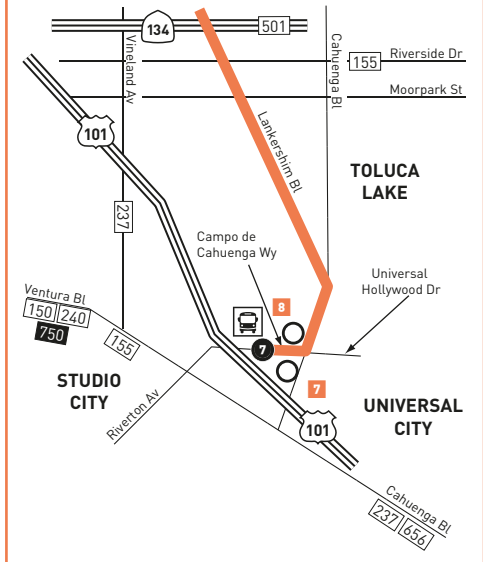

INSET MAP 1 NORTH HOLLYWOOD STATION

INSET MAP 2 UNIVERSAL CITY/STUDIO CITY STATION

MAP NOTES

- 1 Olive View Medical Center**
- 2 Sylmar Station**
Metro 92, 94 (Weekends only), 230, 236, 239, 734, 794; Metrolink Antelope Valley Line; CE574
- 3 Whiteman Airport**
- 4 North Hollywood High School**
- 5 Reed Middle School**
- 6 North Hollywood Red & Orange Line Station**
Metro 152, 154, 162, 183, 224, 237, 353, 501, 656 Owl, Orange Line; BB NoHo/Media District, BB NoHo Airport, CE549; SC757
- 7 Universal Studios/CityWalk**
- 8 Universal City/Studio City Station**
Metro 150, 155, 224, 240, 656 Owl, 750; Universal Studios Shuttle

Northbound Al Norte (Approximate Times / Tiempos Aproximados)

Table with 6 columns: Studio City, North Hollywood, Sun Valley, Pacoima, San Fernando, Sylmar. Rows show departure times for various stations including Universal City/Studio City, Lankershim & Chandler, Lankershim & Vanowen, Lankershim & San Fernando, San Fernando & Van Nuys, Truman & Hubbard, and Olive View Medical Center.

Monday through Friday

Southbound Al Sur (Approximate Times / Tiempos Aproximados)

Table with 6 columns: Sylmar, San Fernando, Pacoima, Sun Valley, North Hollywood, Studio City. Rows show departure times for various stations including Olive View Medical Center, Truman & Hubbard, San Fernando & Van Nuys, Lankershim & San Fernando, Lankershim & Vanowen, Lankershim & Chandler, and Universal City/Studio City.

Saturday

Southbound Al Sur (Approximate Times / Tiempos Aproximados)

Table with 6 columns: Sylmar, San Fernando, Pacoima, Sun Valley, North Hollywood, Studio City. Rows show departure times for various stations including Olive View Medical Center, Truman & Hubbard, San Fernando & Van Nuys, Lankershim & San Fernando, Lankershim & Vanowen, Lankershim & Chandler, and Universal City/Studio City.