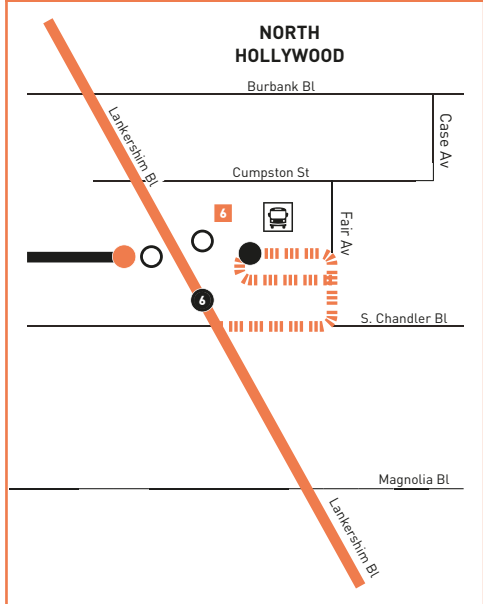

INSET MAP 1 NORTH HOLLYWOOD STATION

INSET MAP 2 UNIVERSAL CITY/STUDIO CITY STATION

MAP NOTES

- 1 Olive View Medical Center**
- 2 Sylmar Station**
Metro 92, 94 (Weekends only), 230, 236, 239, 734, 794; Metrolink Antelope Valley Line; CE574
- 3 Whiteman Airport**
- 4 North Hollywood High School**
- 5 Reed Middle School**
- 6 North Hollywood Red & Orange Line Station**
Metro 152, 154, 162, 183, 224, 237, 353, 501, 656 Owl, Orange Line; BB NoHo/Media District, BB NoHo Airport, CE549; SC757
- 7 Universal Studios/CityWalk**
- 8 Universal City/Studio City Station**
Metro 150, 155, 224, 240, 656 Owl, 750; Universal Studios Shuttle

Northbound Al Norte (Approximate Times / Tiempos Aproximados)

Table with 6 columns: Studio City, North Hollywood, Sun Valley, Pacoima, San Fernando, Sylmar. Rows show departure times for various stations including Universal City/Studio City, Lankershim & Chandler, Lankershim & Vanowen, Lankershim & San Fernando, San Fernando & Van Nuys, Truman & Hubbard, and Olive View Medical Center.

Monday through Friday

Southbound Al Sur (Approximate Times / Tiempos Aproximados)

Table with 6 columns: Sylmar, San Fernando, Pacoima, Sun Valley, North Hollywood, Studio City. Rows show departure times for various stations including Olive View Medical Center, Truman & Hubbard, San Fernando & Van Nuys, Lankershim & San Fernando, Lankershim & Vanowen, Lankershim & Chandler, and Universal City/Studio City.

Saturday

Southbound Al Sur (Approximate Times / Tiempos Aproximados)

Table with 6 columns: Sylmar, San Fernando, Pacoima, Sun Valley, North Hollywood, Studio City. Rows show departure times for various stations including Olive View Medical Center, Truman & Hubbard, San Fernando & Van Nuys, Lankershim & San Fernando, Lankershim & Vanowen, Lankershim & Chandler, and Universal City/Studio City.