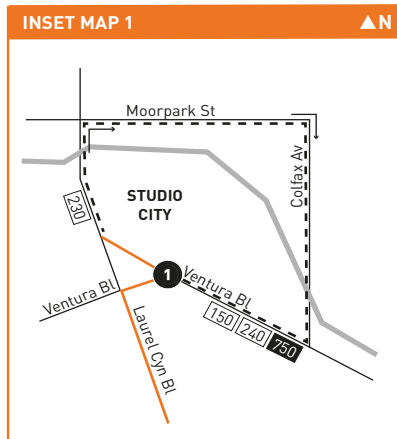

SEE INSET
1

- **1 CBS Studio Center**
- **2 CBS Television City**
- **3 The Grove**
- **4 Farmer's Market**
- **5 Beverly Center**
- **6 Cedars-Sinai Medical Center**

LEGEND

- Line 218 Route
- # Timepoint
- # Map Notes

INSET MAP 1 LEGEND

- Farmers Market Detour
  - Sundays 6:00a.m. - 3:00p.m.