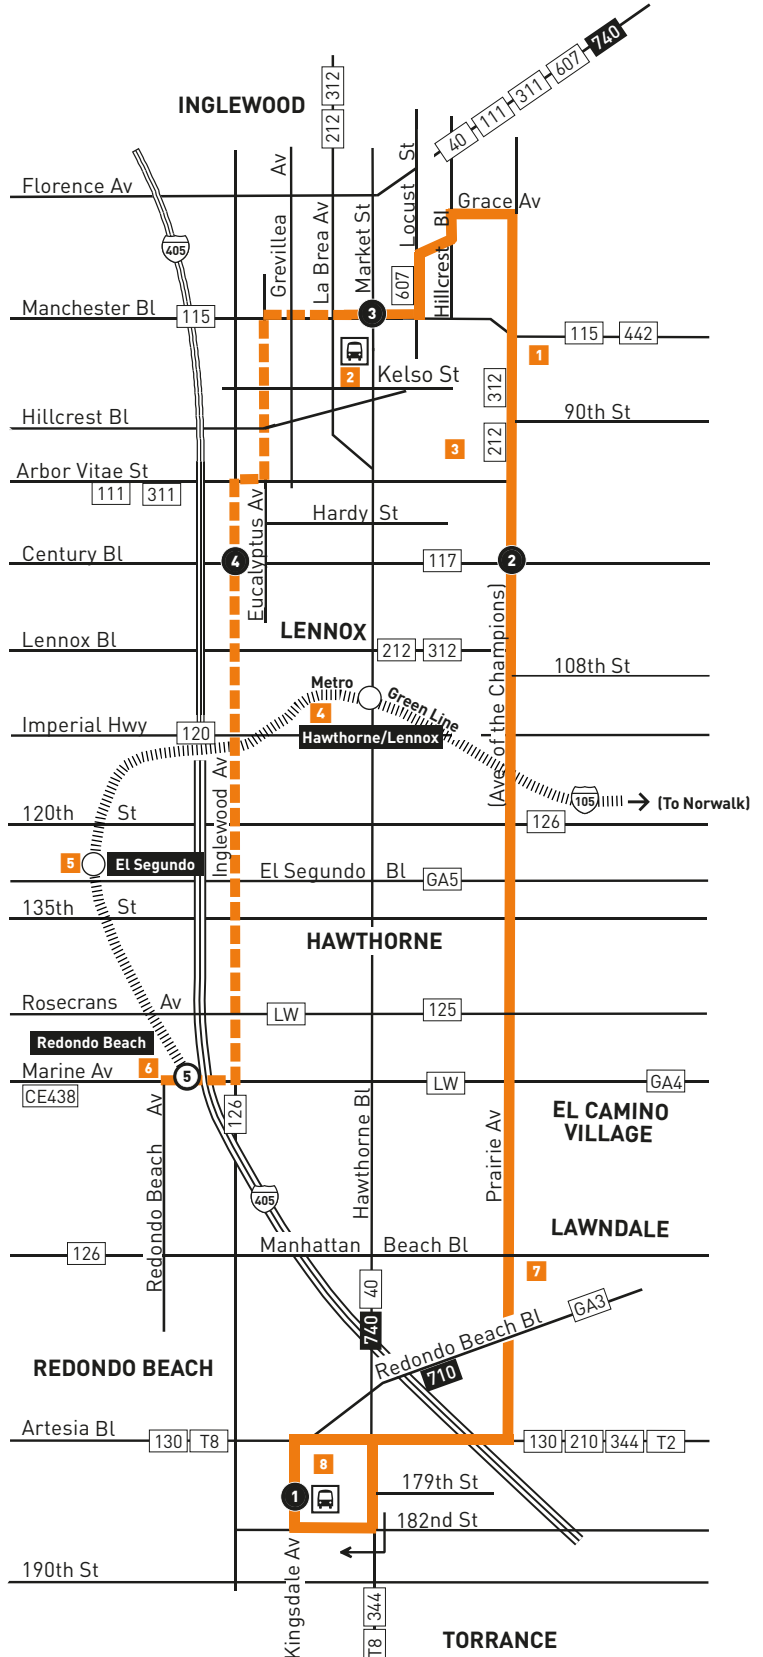

LEGEND

- Line 211 Route
- Line 215 Route
- # Timepoint
- Metro Rail
- Metro Rail Station
- # Metro Rail Station & Timepoint
- BC Beach Cities Transit
- CE LADOT Commuter Express
- GA GTrans (Gardena)
- LW Lawndale Beat
- R Rapid
- T Torrance Transit

MAP NOTES

- 1 The Forum**
Metro 115, 211, 212, 312, 442
- 2 Inglewood Transit Center**
Metro 40, 111, 311, 442, 607, 740
- 3 Centinela Hospital Medical Center**
LN Lennox
- 4 Hawthorne/Lennox Station**
Metro 40, 126, 212, 312, 442, 740; LN Lennox
- 5 El Segundo Station**
- 6 Redondo Beach Station**
Metro 126; BC102; CE438, CE574; LW
- 7 Alondra Park**
- 8 South Bay Galleria**
Metro 40, 130, 210, 211, 344, 710, 740; BC102; T2, T8; GA3; LW; R3

Monday through Friday

Effective Dec 13 2015

211/215

Northbound via 211 (Approximate Times)

Southbound via 215 (Approximate Times)

REDONDO BEACH	INGLEWOOD			REDONDO BEACH
①	②	③	④	⑤
South Bay Galleria	Prairie & Century	Manchester & Market	Inglewood & Century	Redondo Beach Station
—	—	5:58A	6:05A	6:20A
5:55A	6:16A	6:26	6:33	6:48
—	—	A 6:54	7:01	7:17
6:31	6:53	7:03	7:11	7:27
7:03	7:26	7:38	7:49	8:05
7:37	8:02	8:13	8:23	8:39
8:09	8:33	8:44	8:53A	9:07A
8:50A	9:13A	9:24A	—	—
NO MIDDAY SERVICE				
—	B 12:56P	—	—	—
—	B 1:10	—	—	—
—	B 3:16	3:27P	—	—
2:50P	3:20	3:31	3:40P	3:56P
3:36	4:04	4:16	4:25	4:41
4:18	4:45	4:56	5:05	5:21
4:47	5:15	5:26	5:35	5:50
5:24	5:50	6:01	6:10	6:25
6:13P	6:39P	6:49P	6:58P	7:12P