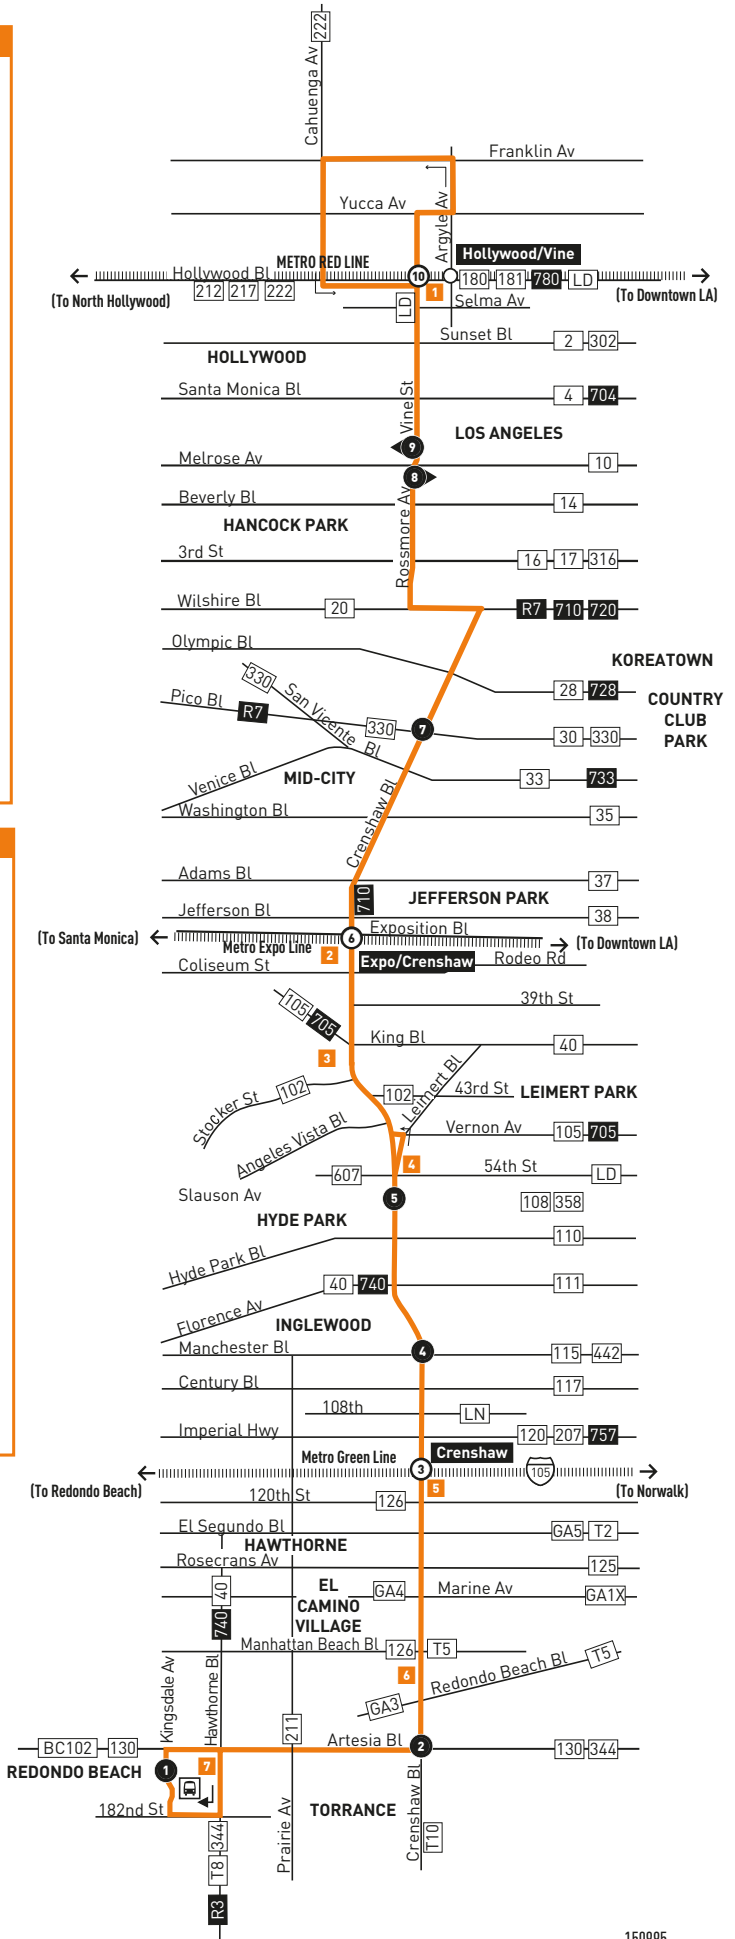

MAP NOTES

- 1 Hollywood/Vine Red Line Station**
Metro 180, 181, 210, 212, 217, 222, 780; LD Beachwod Cyn, Hollywood
- 2 Expo/Crenshaw Station**
Metro Expo Line
Metro 210, 710, 740; LD Midtown
- 3 Baldwin Hills Crenshaw Plaza**
Metro 40, 105, 210, 705, 710, 740; LD Crenshaw, Midtown
- 4 Crenshaw High School**
- 5 Crenshaw Green Line Station**
Metro 126, 207, 210, 710, 757; T5, T10
- 6 El Camino College**
Metro 126, 210, 710, T5, T10; GA4
- 7 South Bay Galleria Transit Center**
Metro 40, 130, 210, 211, 344, 710, 740; BC102; GA3; LW; T2, T8; R3

LEGEND

- Line 210 Route
- Timepoint
- Metro Rail
- Metro Rail Station
- Metro Rail Station & Timepoint
- Transit Center
- BC Beach Cities Transit
- GA GTrans (Gardena)
- LD LADOT DASH
- LN County of LA - The Link
- LW Lawndale Beat
- R Rapid
- T Torrance

Saturday

210

Northbound (Approximate Times)

REDONDO BEACH	TORRANCE	HAWTHORNE	INGLEWOOD	HYDE PARK	JEFFERSON PARK	COUNTRY CLUB PARK	LOS ANGELES	HOLLYWOOD
1	2	3	4	5	6	7	8	10
South Bay Galleria	Crenshaw & Artesia	Crenshaw Green Line Station	Crenshaw & Manchester	Crenshaw & Slauson	Expo/Crenshaw Station	Crenshaw & Pico	Rossmore & Melrose	Vine & Hollywood
—	4:19A	4:30A	4:38A	4:45A	4:54A	5:02A	5:13A	5:20A
—	4:57	5:08	5:16	5:23	5:32	5:40	5:51	5:58
5:50A	5:57	6:08	6:17	6:25	6:34	6:43	6:55	7:02
6:19	6:26	6:38	6:47	6:55	7:04	7:13	7:25	7:33
6:46	6:53	7:06	7:16	7:24	7:34	7:43	7:56	8:05
7:14	7:21	7:34	7:44	7:52	8:02	8:11	8:24	8:33
7:34	7:41	7:55	8:05	8:14	8:26	8:35	8:48	8:57
7:55	8:02	8:16	8:26	8:35	8:48	8:57	9:10	9:19
8:12	8:19	8:33	8:44	8:54	9:08	9:18	9:31	9:40
8:32	8:39	8:53	9:04	9:14	9:28	9:38	9:51	10:00
8:50	8:57	9:12	9:24	9:34	9:48	9:58	10:11	10:20
9:10	9:17	9:32	9:44	9:54	10:08	10:18	10:31	10:40
9:30	9:37	9:52	10:04	10:14	10:28	10:38	10:51	11:00
9:50	9:57	10:12	10					