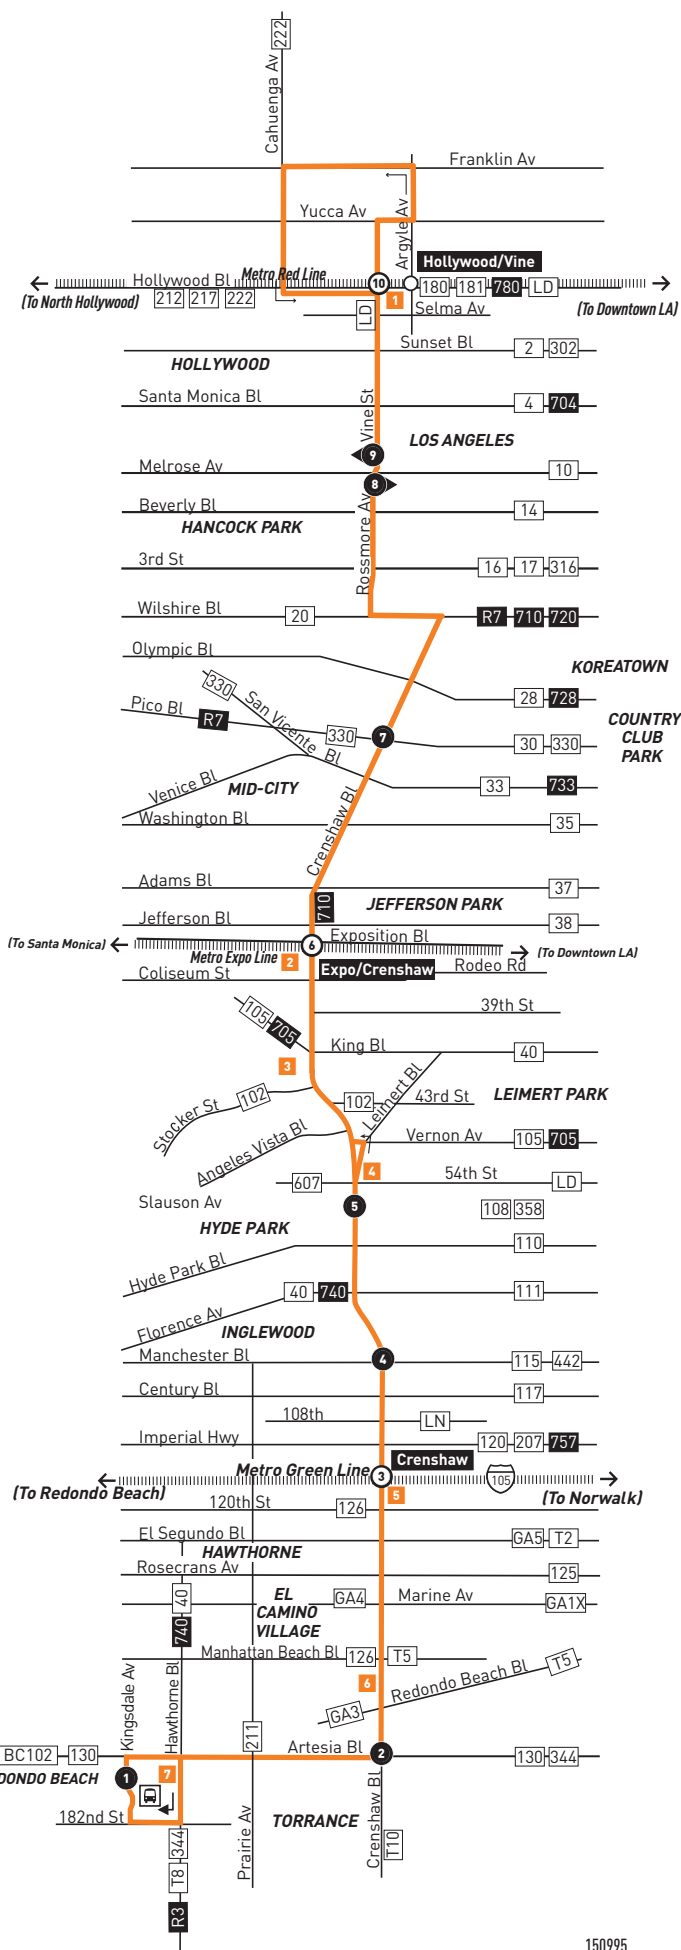

MAP NOTES

- 1 Hollywood/Vine Red Line Station**
Metro 180, 181, 210, 212, 217, 222, 780; LD Beachwod Cyn, Hollywood
- 2 Expo/Crenshaw Station**
Metro 210, 710, 740; LD Midtown
- 3 Baldwin Hills Crenshaw Plaza**
Metro 40, 105, 210, 705, 710, 740; LD Crenshaw, Midtown
- 4 Crenshaw High School**
- 5 Crenshaw Green Line Station**
Metro 126, 207, 210, 710, 757; T5, T10
- 6 El Camino College**
Metro 126, 210, 710, T5, T10; GA4
- 7 South Bay Galleria Transit Center**
Metro 40, 130, 210, 211, 344, 710, 740; BC102; GA3; LW; T2, T8; R3

LEGEND

- Line 210 Route
- Timepoint
- Metro Rail
- Metro Rail Station
- Metro Rail Station & Timepoint
- Transit Center
- BC Beach Cities Transit
- GA GTrans (Gardena)
- LD LADOT DASH
- LN County of LA - The Link
- LW Lawndale Beat
- R Rapid
- T Torrance

Northbound (Approximate Times)

Southbound (Approximate Times)

Table of bus schedules for Monday through Friday, showing departure times for various stations including Redondo Beach, Torrance, Hawthorne, Inglewood, Hyde Park, Jefferson Park, Country Club Park, Los Angeles, Hollywood, Hollywood, Los Angeles, Country Club Park, Jefferson Park, Hyde Park, Inglewood, Hawthorne, Torrance, and Redondo Beach.

Sunday and Holiday Schedules

Sunday and Holiday Schedule in effect on New Year's Day, Memorial Day, Independence Day, Labor Day, Thanksgiving Day and Christmas Day.

Special Notes

- A Trip originates at Crenshaw & Adams two minutes before time shown.
B Trip originates at Crenshaw & Rosecrans six to seven minutes before time shown.
C Trip terminates at Crenshaw & Rosecrans seven to eight minutes after time shown.