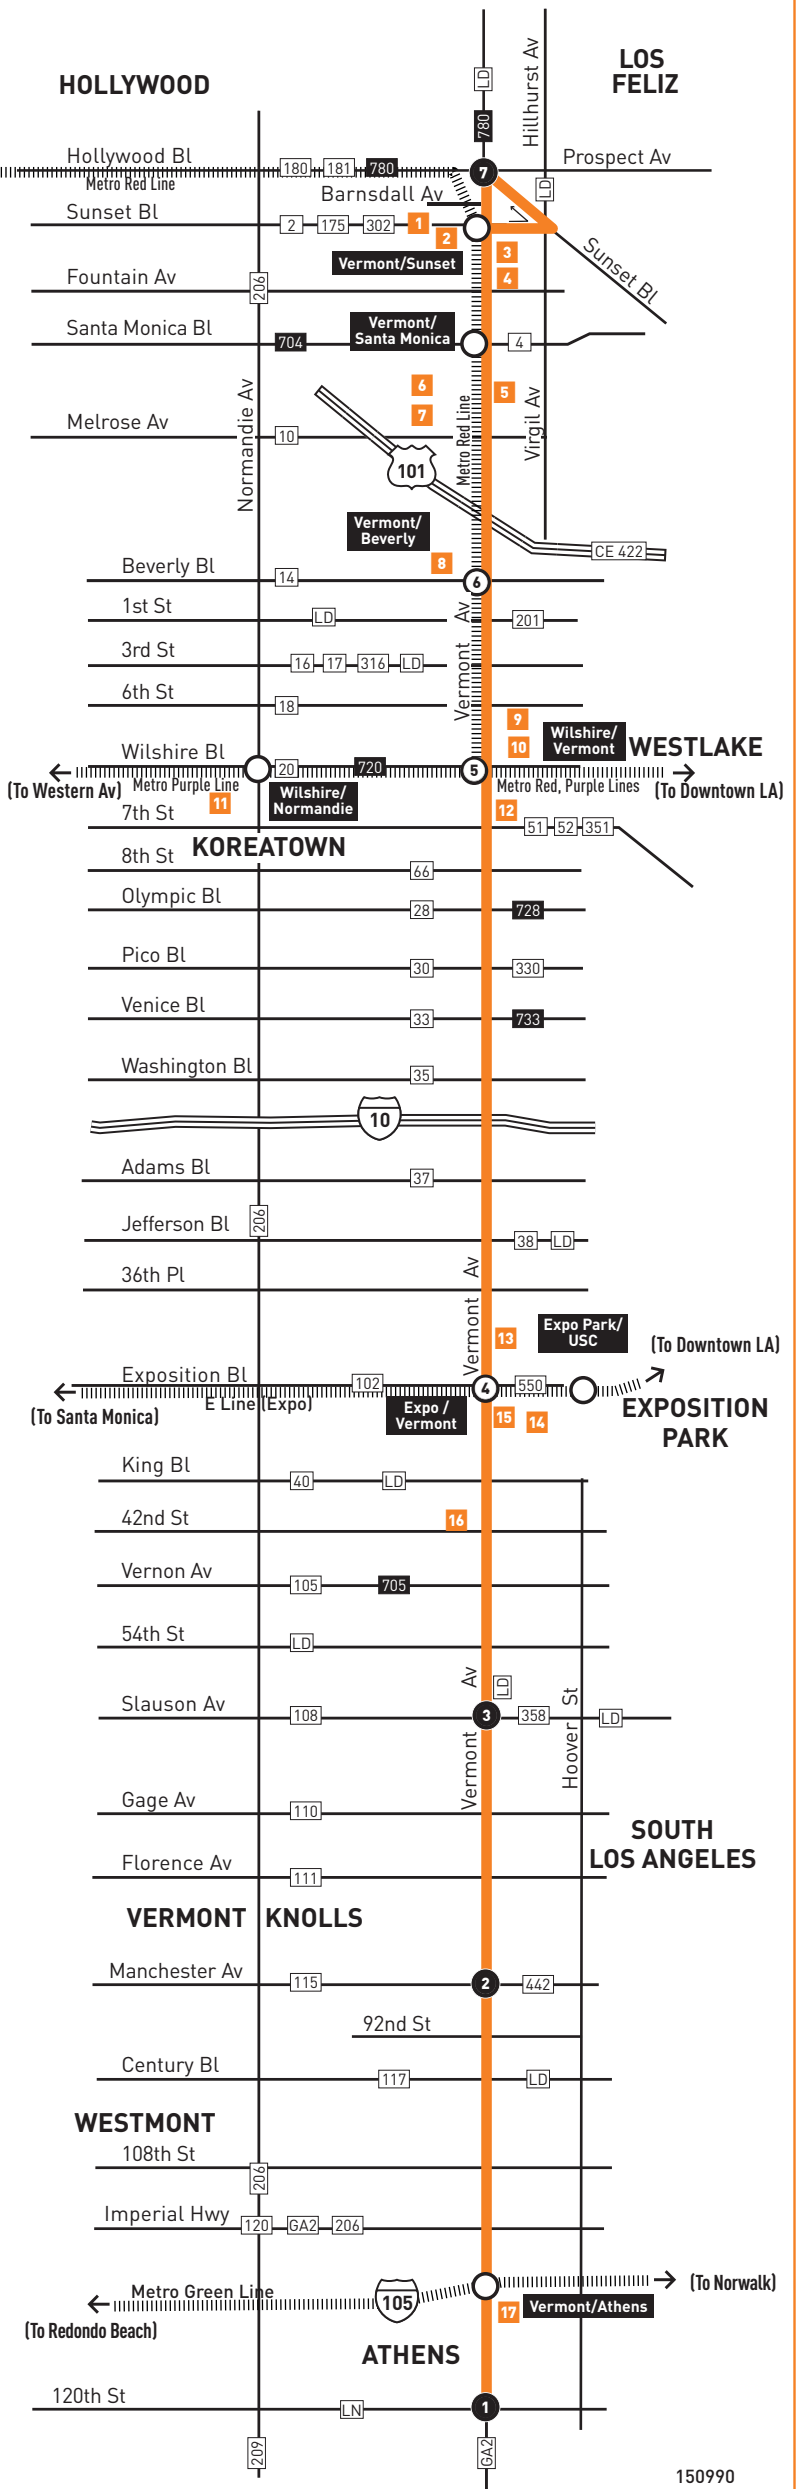

LEGEND

- Line 204 Route
- Metro Rail
- Timepoint
- Metro Rail Station
- Metro Rail Station and Timepoint
- CE Commuter Express
- GA GTrans (Gardena)
- LD LADOT DASH
- LN County of LA - The Link

MAP NOTES

- 1 Kaiser Hospital**
- 2 Vermont/Sunset Station**
Metro Rail Red Line, Metro 2, 175, 180, 181, 204, 206, 302, 754, 780; LD Hollywood, Los Feliz, Observatory
- 3 Childrens Hospital of Los Angeles**
- 4 Queen of the Angels Hollywood Presbyterian Medical Center**
- 5 Vermont/Santa Monica Station**
Metro Rail Red Line, Metro 4, 204, 704, 754; LD Hollywood
- 6 Los Angeles City College**
- 7 Braille Institute**
- 8 Vermont/Beverly Station**
Metro Rail Red Line, Metro 14, 204, 754
- 9 Wilshire/Vermont**
Metro Customer Center
- 10 Wilshire/Vermont Station**
Metro Rail Red, Purple Lines, Metro 18, 20, 51, 201, 204, 351, 720, 754; LD Wilshire Center/Koreatown
- 11 Wilshire/Normandie Station**
- 12 Southwestern Law School**
- 13 University of Southern California**
- 14 Exposition Park and Museums, LA Coliseum, Banc of California Stadium**
- 15 Expo/Vermont Station**
Metro Rail E Line (Expo) Metro 102, 204, 550, 754; LD F
- 16 Manual Arts High School**
- 17 Vermont/Athens Station**
Metro Green Line, Metro 204, 206, 209, 754; LN Athens; GA2

Northbound (Approximate Times)

Southbound (Approximate Times)

Table with 13 columns representing stations from Athens to Los Angeles and 100 rows of departure times for Northbound and Southbound directions.

Special Notes

- A** Trip originates at Vermont & 42nd St (Manual Arts High School) 5 to 10 minutes before time shown and operates on early dismissal School Days only.
- B** Trip originates at Vermont & 42nd St (Manual Arts High School) 5 to 10 minutes before time shown and operates on School Days only.