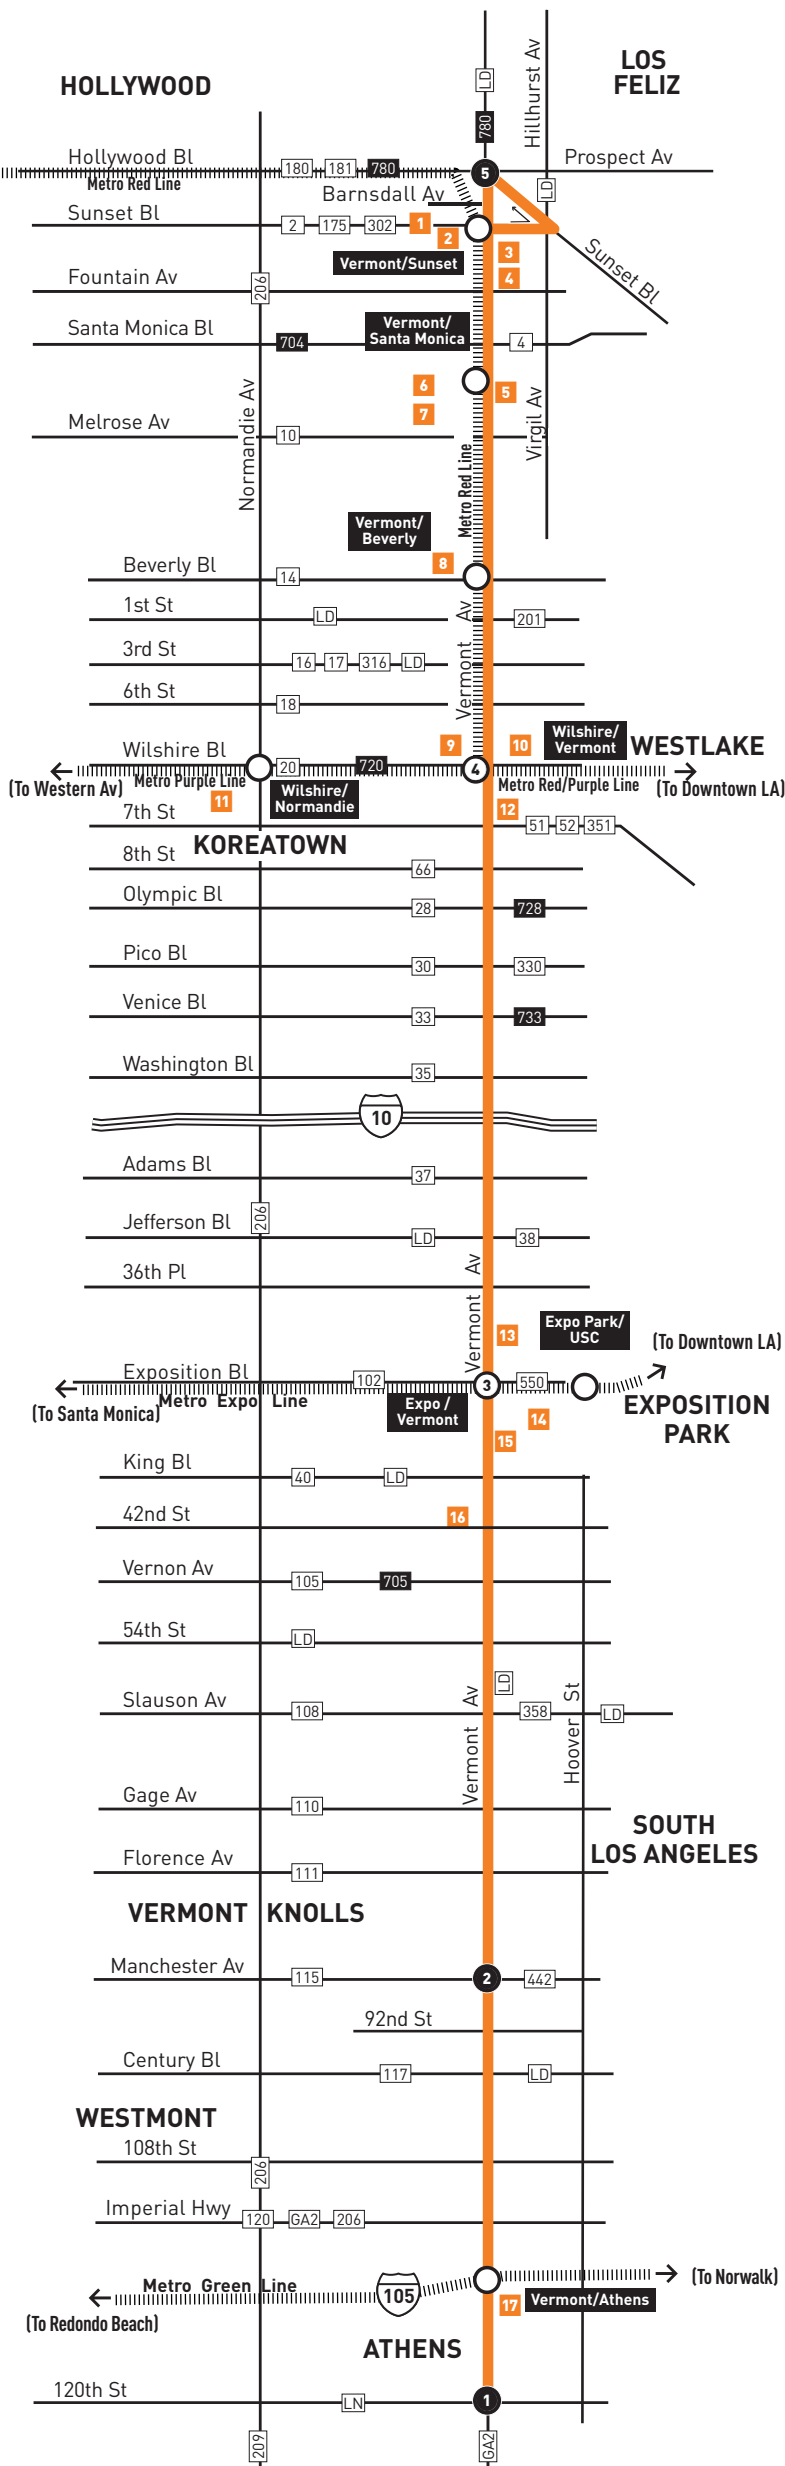

HOLLYWOOD

LOS FELIZ

(To North Hollywood) ←

LEGEND

-  Line 204 Route
-  Metro Rail
-  Timepoint
-  Metro Rail Station
-  Metro Rail Station and Timepoint
- GA GTrans (Gardena)
- LD LADOT DASH
- LN County of LA - The Link

MAP NOTES

- 1** Kaiser Hospital
- 2** Vermont/Sunset Station  
Metro 2, 175, 180, 181, 204, 206, 302, 754, 780; LD Hollywood, Los Feliz
- 3** Childrens Hospital of Los Angeles
- 4** Queen of the Angels Hollywood Presbyterian Medical Center
- 5** Vermont/Santa Monica Station  
Metro 4, 204, 704, 754; LD Hollywood
- 6** Los Angeles City College
- 7** Braille Institute
- 8** Vermont/Beverly Station  
Metro 14, 204, 754
- 9** Wilshire/Vermont  
Metro Customer Center
- 10** Wilshire/Vermont Station  
Metro 18, 20, 51, 201, 204, 351, 720, 754; LD Wilshire Center/Koreatown
- 11** Wilshire/Normandie Purple Line Station
- 12** Southwestern Law School
- 13** University of Southern California
- 14** Exposition Park and Museums
- 15** LA Coliseum
- 16** Manual Arts High School
- 17** Vermont/Athens Station  
Metro 204, 206, 209, 754; LN Athens; GA2

**Southbound** (Approximate Times)

HOLLYWOOD	KOREA TOWN	LOS ANGELES	ATHENS
5	4	3	2
Vermont & Hollywood	Wilshire/Vermont Station	Expo/Vermont Station	Vermont & Manchester
4:58A	5:10A	5:24A	5:39A
5:33	5:46	6:00	6:17
6:05	6:18	6:32	6:49
6:37	6:51	7:05	7:24
7:04	7:18	7:32	7:51
7:29	7:43	7:58	8:17
7:49	8:03	8:18	8:38
8:09	8:23	8:38	8:58
8:28	8:43	8:59	9:20
8:48	9:03	9:19	9:40
9:08	9:23	9:39	10:00
9:28	9:43	10:00	10:22
9:48	10:03	10:21	10:43
10:06	10:23	10:41	11:04
10:26	10:43	11:02	11:25
10:45	11:03	11:22	11:46
11:05	11:23	11:42	12:06P
11:24	11:43	12:02P	12:26
11:44	12:03P	12:22	12:46
12:04P	12:23	12:42	1:06
12:24	12:43	1:02	1:27
12:44	1:03	1:22	1:47
1:04	1:23	1:42	2:07