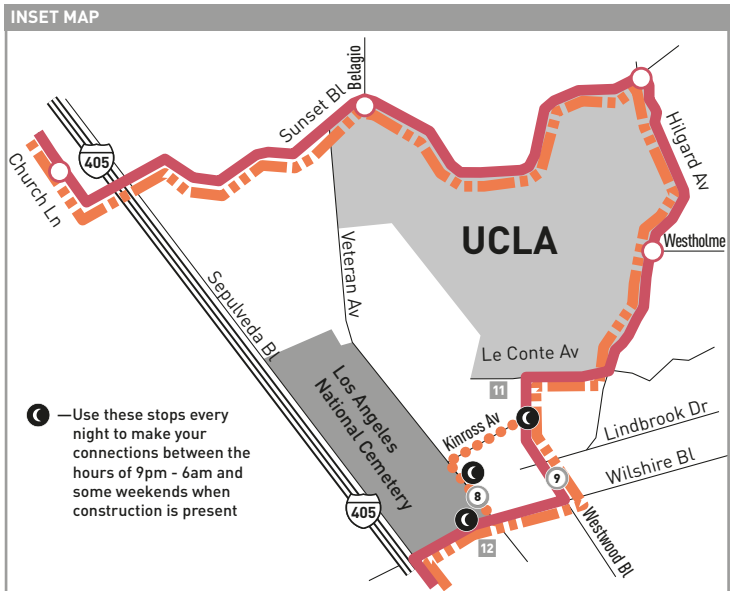

Note: Weekday Service provided by Line 734
Weekday night service and weekend service provided by Line 234

SEE INSET MAP

LEGEND

- Line 234 Route
- Weekend, Early Morning & Late Night route
- Nightly Detour Segment Stop
- Line 734 Route
- Metro Orange Line
- Metro Expo Line
- Metrolink
- Local Stop Timepoint
- Night detour segment stops
- Rapid and Local Stop Timepoint
- Rapid and Local Stop
- Rapid Stop Timepoint
- Amtrak Station
- Metrolink Station
- Transit Center
- Santa Monica's Big Blue Bus
- LADOT Commuter Express
- Culver City Transit

MAP NOTES

- 1 Los Angeles Mission College**
- 2 Los Angeles Mission College East Campus**
- 3 Sylmar Station**
Metro 92, 230, 236, 239, 734, 794 (94 Weekends Only); CE574; Metrolink Antelope Valley Line
- 4 San Fernando Courthouse and City Hall**
- 5 Van Nuys Metrolink Station**
Metro 169, 233, 656 Owl, 744, 788; Metrolink Ventura County Line; Amtrak
- 6 Van Nuys Civic Center**
- 7 Sepulveda Orange Line Station**
Metro 234, 734, 788
- 8 Sherman Oaks Galleria**
- 9 Skirball Cultural Center and Museum**
- 10 Getty Center Museum**
- 11 Le Conte Av & Westwood Bl**
Metro 2, 302, 602; BBB1, 2, 3, 8, 11, 12; CE573; SC792, 797
- 12 Federal Building**
- 13 Expo/Sepulveda Expo Line Station**
Metro 234 (Late night, early mornings, weekends), 734, 788; BBB 7, Rapid 7; Culver City 6; R6

**Boxed trips will operate over detour via Veteran and Kinross Ave,
in the Westwood area. Between the hours of 9pm to 6am nightly.
Refer to map.**

Special Notes

- A** Trip originates at Foothill Blvd. & Sayer St. twenty-two minutes before time shown.
- B** Trip terminates at Foothill Blvd. & Sayer St. thirteen minutes after time shown.

Avisos especiales

- A** *El viaje se origina en Foothill Blvd. & Sayer St. veintidós minutos antes de la hora mostrada.*
- B** Trip terminates at Foothill Blvd. & Sayer St. thirteen minutes after time shown.